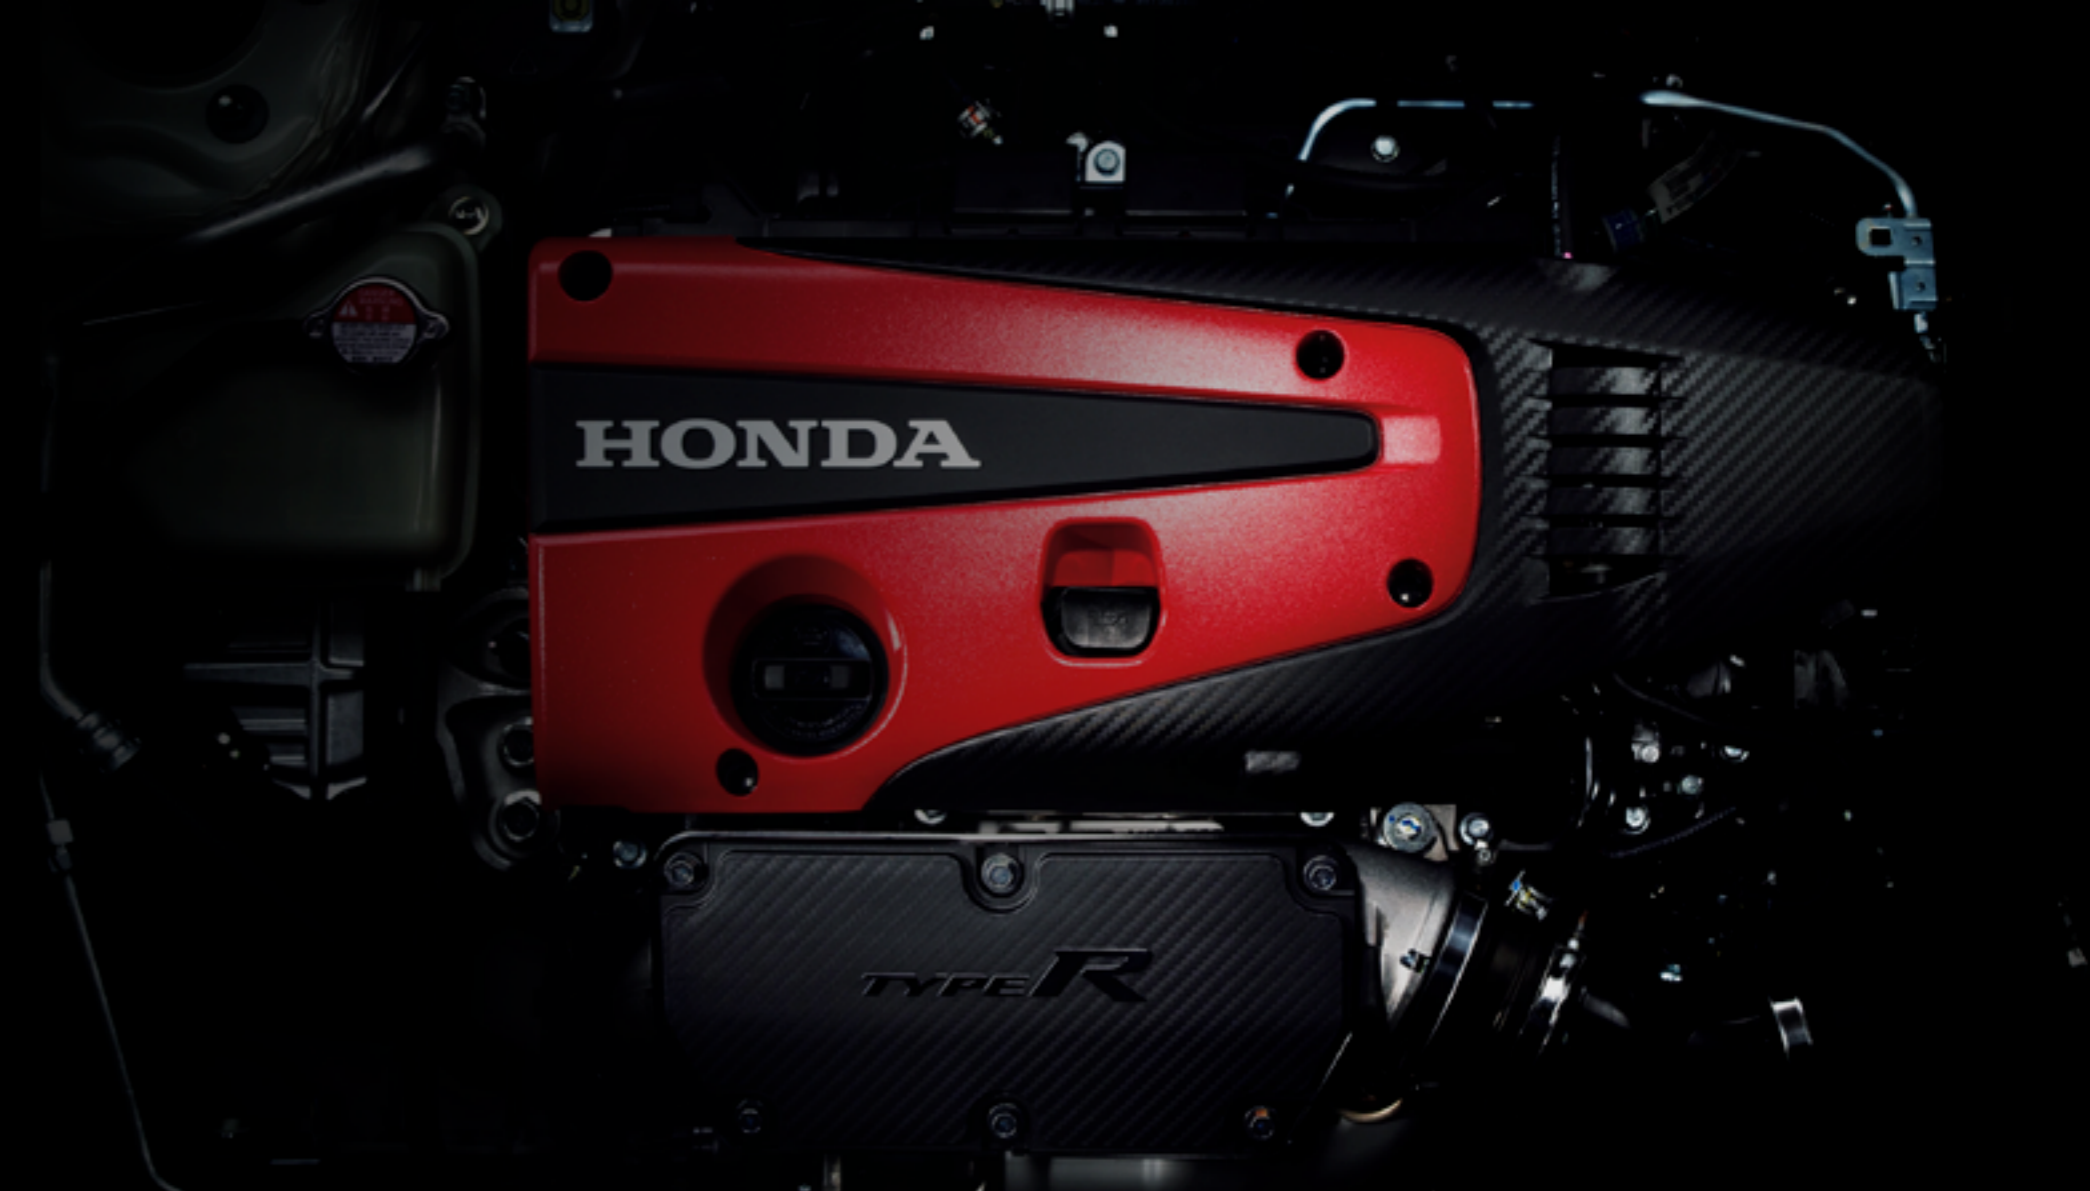

R TYPE CIVIC

Overseas model shown.

SCROLL TO EXPLORE 

Joy to the **MAX**

The most powerful Civic Type R ever.

With torque and turbo power engineered to the max, the FL5 Civic Type R is designed to push the boundaries of performance.

A large tachometer display, F1-inspired shift lights and other customisable options make this 10.2" all-digital LCD display a very welcome addition to the cockpit.

Styled to the MAX

Suede-style racing seats. Red illumination. Seamless smartphone connectivity* and wireless charging[†]. Everything the tech-savvy racer needs.

Power to the **MAX**

POWER
235 kW

TORQUE
420 Nm

Overseas model shown.

With performance upgrades across the board, the Type R is the perfect blend of power and handling.

2.0L Turbocharged VTEC Engine

Second to none. Our most powerful and responsive Type R engine to date.