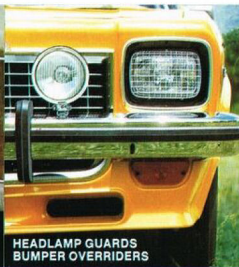

GM approved:
The right accessories
for the right car...TORANA 6/v8

AIR CONDITIONER

HEADLAMP GUARDS
BUMPER OVERRIDERS

GM AIR CHIEF RADIO/TAPE PLAYER

SUNSHADE

WHEEL TRIM

VENETIAN SHADE

Choose from this wide range of GM approved accessories... each right for a particular purpose!

11 TRANSISTOR PUSH-BUTTON OR MANUAL - Powerful, fade-free, long-range performance. Volume control circuit automatically compensates tone to level.

8 TRANSISTOR MANUAL - Excellent value in medium range car radios. Beautiful tone.