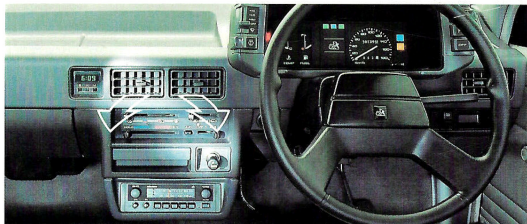

GEMINI ACCENTS

Put the finishing touch on your Gemini with GMH air conditioning. A completely integrated system specially designed for Gemini. If you're looking so good, why not feel good too?

Other Accent accessories can be chosen from:

- -cassette player; featuring auto eject and switching from radio to tape
- -roof rack; ideal for skis, windsurfer, surfboards
- -headlamp guards
- -towing gear
- -black, slim line venetian

And for your protection, Gemini Accent kits and accessories are covered by the GMH 12 months/20,000 km warranty.

So stay one step ahead. Order your Gemini Accent kit and accessories when you order your new Gemini.