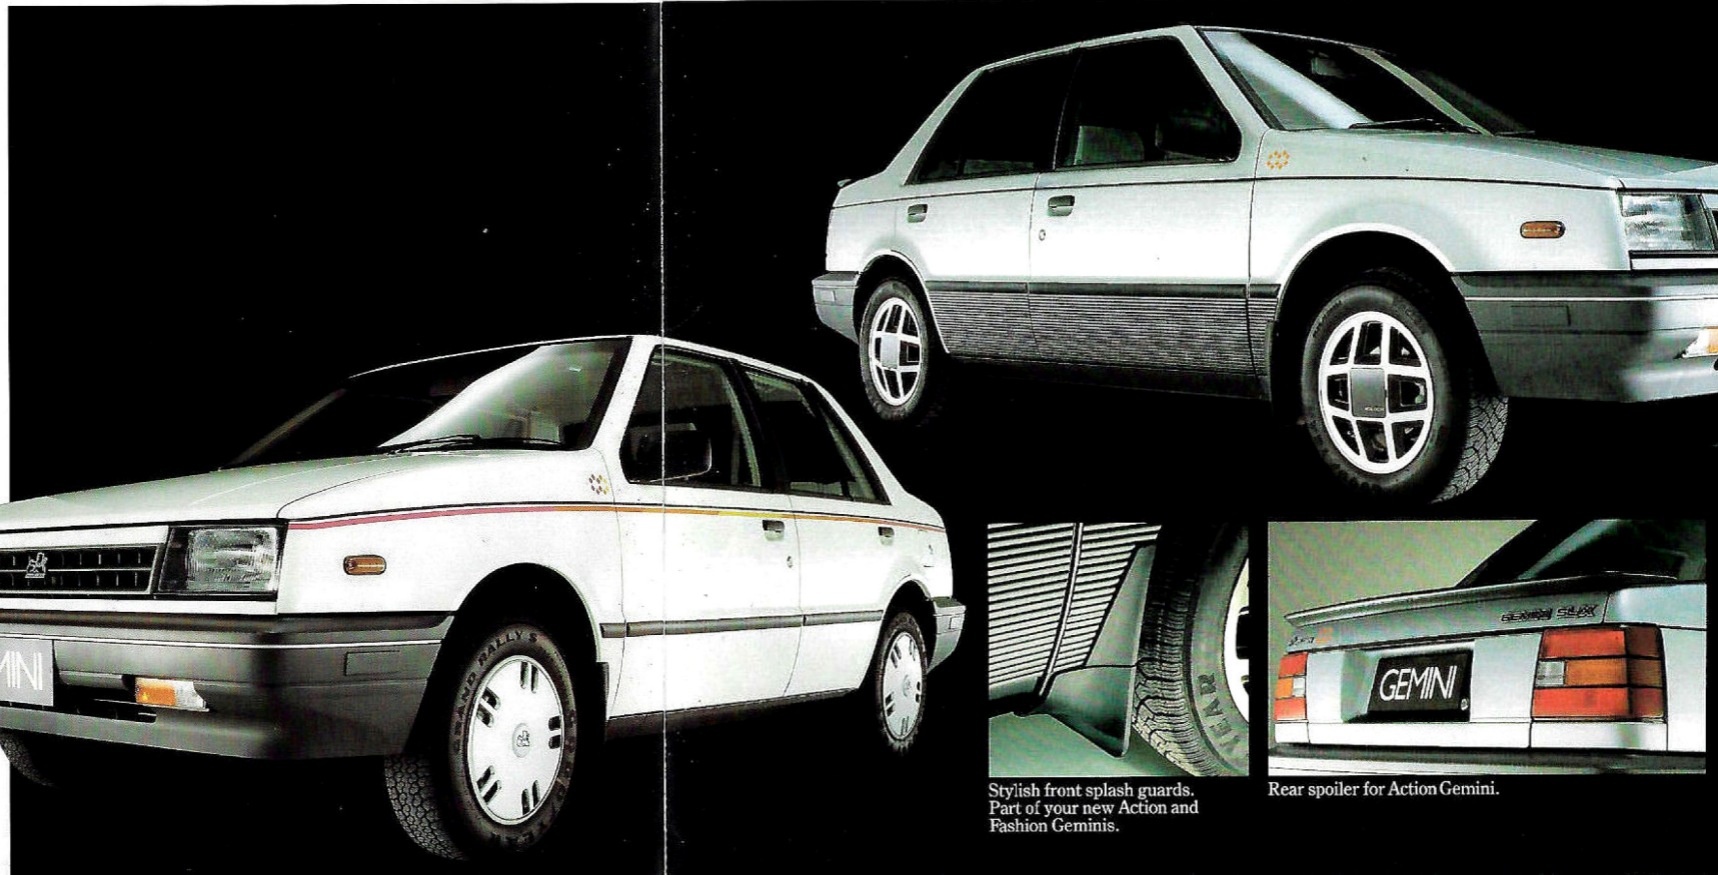

G E M I N I A C C E N T S

Introducing two new
accent kits for Holden Gemini.
There's Fashion Gemini and
Action Gemini—Accents
highlighted by the symbolic
Gemini twin sign featured
on both vehicles.

GEMINI ACCENTS ON FASHION & ACTION

Fashion accented seat covers. Colour co-ordinated with vehicle trim.

Fashion Gemini

We accent fashion. Exciting multi-coloured body-side striping and decals. Exterior left-hand mirror. Front splash guards. Black sill panel paint outs. The inside story starts with ultra-modern fashion co-ordinated seat and head restraint covers ...and an interior vanity mirror. All this to give Fashion Gemini a style and flair all of its own.

Action Gemini

The look is sharp and fast. Action Gemini... alloy wheels. Special deep section grey accent door mouldings and black sill panel paint outs. Front splash guards. Rear spoiler. A distinctive decal on the side and rear symbolises your Action Gemini.