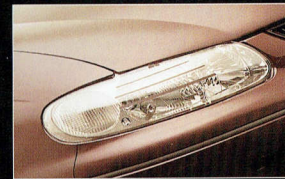

Country roo bar

Rural driving is safer with a Country roo bar which is designed to work with Commodore's SRS airbag system. Also available in textured black finish.

Headlight protectors

Specially engineered for Commodore headlights in durable acrylic they provide the ideal protection against annoying stone chips and scratches.