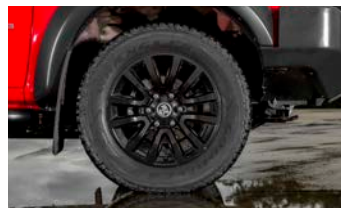

Please note: HID driving lights and fender flares shown are not included in the MAXX Pack, but are available at additional cost.

Duramax snorkel

Black steel side steps

Black steel bull bar
with LED light bar & stage 1
underbody protection system
(HID driving lights shown not included)

Black extended
sports bar

Black 18" Z71 wheels
with all terrain tyres

Rear steel step bar
& 3.5 tonne towing package

The ultimate combination of practical and stylish
off-road accessories for your new LS Colorado