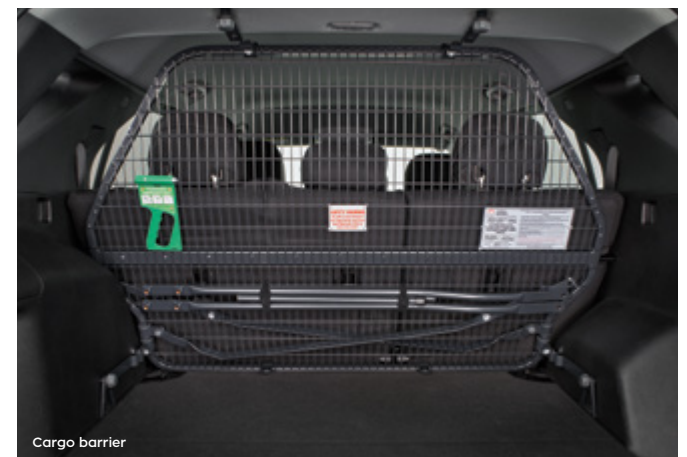

Rear smart shade

Give your Equinox the personal touch

With everything from roof racks to a towing package, it's easy to personalise your Equinox to better fit your life.

- Premium carpet floor mats
- 19" Black Alloy Wheels
- Neoprene car seat covers
- Bonnet protector
- Headlamp protector
- Weathershields
- Cargo barrier
- Cargo net
- Towing package
- Smartshades
- Mudflaps
- Floor-mounted cargo net
- Insect screen
- Pet restraint net
- Roof carrier