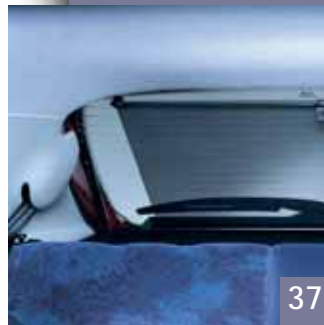

Part No. 9621E9:

206 XR XT GTI 3 DOOR

Part No. 9621F0:

206 XR XT 5 DOOR

37

37 Window Shades (Rear & side)

A perfect fit for the stylish dimensions of the 206, these blinds provide shade for passengers and also protect upholstery from the effects of the sun.