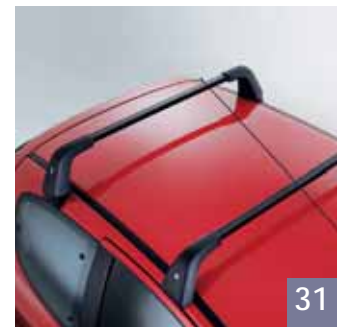

31 Roof Bars

Aerodynamic design minimises wind noise and allows an 80Kg load to be carried in safety. Simple to install and remove.

Part No. 9616L2:
206 3 door
Part No. 9616L3:
206 5 door

32 Safety Triangle