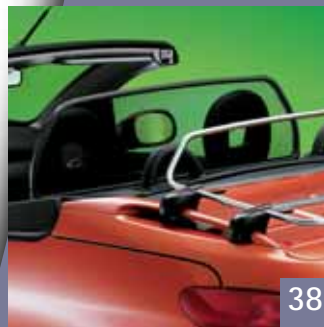

34

34 Tow Bar

Manufactured to Australian Standards, this quality tow bar features a maximum towing mass of 1500kg with ball weight of 80kg, subject to state regulations.

Part No. 9160214:

206 CC *

Part No. 9160245:

206 XR XT GTI*

Part No. 9688E4:

HARNESSES* from DAM 9002 (Multiplex)

35

35 Wheel Arch Trims

Protects wheel arch bodywork whilst providing a slightly wider and sportier body profile.

Part No. 9160202:

206GTI & 206 CC 2.0 LTR

Part No. 9160204:

206 XR XT & 206 CC 1.6 LTR

36

36 Wind Deflector

For those occasions when you just want to lower the windows and feel the breeze, these lightly tinted wind deflectors allow for comfortable driving with minimum wind turbulence.

Part No. 9621E9:

206 XR XT GTI 3 DOOR

Part No. 9621F0:

206 XR XT 5 DOOR

37

37 Window Shades (Rear & side)

A perfect fit for the stylish dimensions of the 206, these blinds provide shade for passengers and also protect upholstery from the effects of the sun.

Part No. 9659AG:

206 XR XT GTI REAR

Part No. 9659AH:

206 XR XT 5 Door SIDE

38

38 Windstop

The windstop enhances the pleasure of driving with the top down by minimising wind turbulence.

Part No. 9621F5:

206 CC

206 CC
206
PEUGEOT

ACCESSORIES

Engineered to be Enjoyed

Important Notice.
Peugeot Automobiles Australia is the trading name of Sime Darby Automobiles Pty Limited (ACN 000 426 282).
All items are subject to availability at time of ordering. Prices and specifications are subject to change without notice.

Peugeot Automobiles Australia, Locked Bag 206, Silverwater NSW 1811
www.peugeot.com.au

XN17431