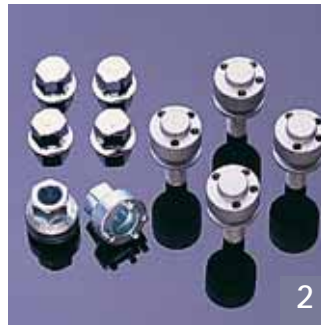

Part No. 9606PA:

206 CC

Part No. 9606Q0:

206 Standard bolt head

Part No. 9606Q1:

206 Deep head bolt

2

3 Armrest Centre Front Console