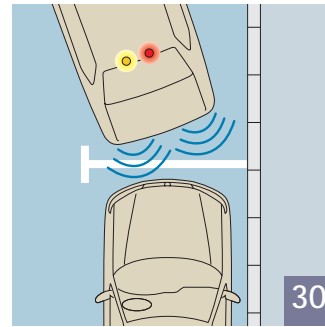

**29 Rear Parcel Shelf
Speaker System**

Consists of two 210mm Techno series woofers, two 100mm tweeters and all connectors. Protected by an ABS shell underneath and a special acoustic cover that makes them invisible from the outside, these speakers perfectly match the original stereo.

Part No. 9711CH:
206 XR XT GTI

**30 Reverse Proximity
Detector**

Designed to detect obstacles by induction with sound frequency varying according to distance.

Part No. 9671X7
Infrared sensor for cars with
towbar
Part No. 96718E
Induction sensor

31 Roof Bars

Aerodynamic design minimises wind noise and allows an 80Kg load to be carried in safety. Simple to install and remove.

Part No. 9616L2:
206 3 door
Part No. 9616L3:
206 5 door