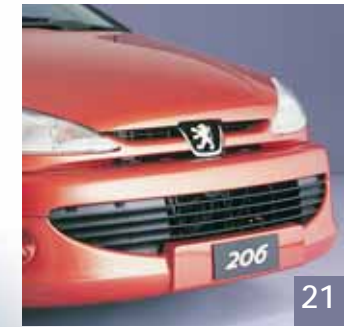

13 Seat Covers

Only Peugeot seat covers are guaranteed to be totally compatible with deployment of side airbags, meet all the most stringent requirements in terms of safety and quality and preserve all the functionality of the original equipment seats.

a) "PETRA"

Front and rear velour seat cover set, custom made in handsome velour fabric in exquisite Anis Green, Flame Orange, Blue & Grey combination.

Part No. 9649XL
206 CC BLUE, LIGHT-GREEN & ORANGE
ON GREY-BLACK

b) "TARA"

Front and rear velour seat cover set. These refined and understated seat covers come in Alcantara Grey with a black velour trim.

Part No. 9649XK
206 CC GREY ALCANTARA PANEL
ON BLACK VELOUR

c) "DYNAMIQUE"

Front and rear velour seat cover set, "DYNAMIQUE" style, available in Red or Blue motif on Charcoal background.

Part No. 9649ZE
206 XR XT RED ON CHARCOAL
Part No. 9649ZF
206 XR XT BLUE ON
CHARCOAL

13c

14

14 Cup Holder

Conveniently within reach for both driver and front passenger, it is custom designed to fit the centre console.

Part No. 962273

15

15 Door Sill Protectors

Bearing the Peugeot logo, these elegant sill protectors are available in black PVC or brushed metal. Comes in a set of two for the front door sills.

Part No. 962365:
BLACK PVC 206 CC & 206 3 Door
Part No. 962364:
BLACK PVC 206 5 Door
Part No. 962369:
BRUSHED METAL 206 CC & 206
3 & 5 Door

16

16 First Aid Kit

The Peugeot first aid kit comes with everything you require for minor first aid - first aid manual, adhesive plasters, a survival blanket, scissors, compresses, etc.

Part No. 9652YP

17

17 Floor Mats - Anthracite Grey Velour

Customised to the contours of your 206's interior, these classic carpet mats are manufactured high quality anthracite grey tufted velour. Comes as a set of four plush mats.

Part No. 9664KV:
206 CC

18