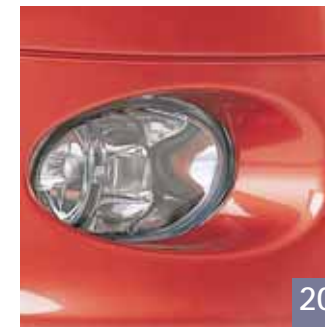

20

20 Fog Lamp Kit

Part No. 9682G3:
206 to 09/2001
Part No. 9682L4:
206 from 09/2001
Part No. 9682K3:
206 with GT Spoiler to 09/2001
Part No. 9682L5:
206 & 206 CC with GT Spoiler
from 09/2001