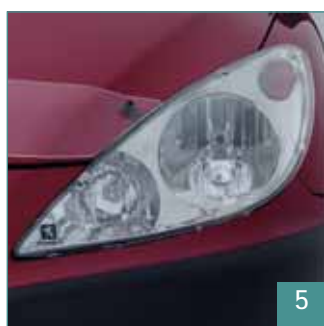

7 Floor Mats - Rubber (front)

Set of two front rubber and fabric mats with raised edges and a rubber heel piece on the driver's side mat. They are signed with the 307 CC monogram.

Part Number: 9664QT