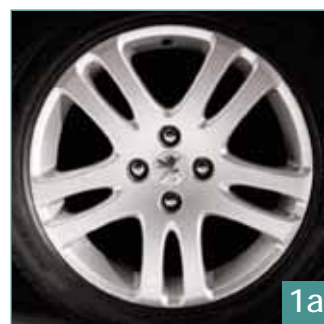

1a

1b

1c

1 Alloy Wheels

The look of the wheel can be a very tangible statement of style, however its contribution to the overall safety of the car should not be underestimated as it directly impacts on road holding. Produced according to the same specifications as the standard 307 CC wheels, Peugeot accessory wheels are tried and tested, guaranteeing you reliability and sturdiness. These classy and sporty alloy wheels complement the 307 CC with a stylish and personal touch.

1a COTYA

Part Number:

16" 9606XY

17" 9606XZ

1b AIDEL

Chrome shadow colour.

Part Number:

17" 9606YS

1c CHALLENGER

Chrome shadow colour.

Part Number:

17" 9607E8

2 Locking Wheel Nuts

A clear deterrent to thieves, these sprocket coded wheel anti-theft nuts ensure your alloy wheels cannot be removed without the special spanner. Available as a set of 4 with coded spanner.

Part Number: 9606YY

2

3

4

3 Bonnet Protector

Protect your 307 CC from frontal stone chips. Moulded from high impact clear acrylic, offering protection that won't detract from your car's style.

Part Number: 9160264

4 Boot Rack - 30kg

The boot rack intergrates perfectly with the vehicle styling. It is made of stainless steel tube and has 6 strap holes for securing luggage.

Part Number: 9616RO

5 Boot Rack Ski Carrier

Suitable for carrying 4 pairs of downhill skis or 2 pairs of skis and 2 snowboards.

Part Number: 961778

Adaptor Kit Part Number: 961783

6 Boot Tray

Made of thermoformed plastic, it is non slip & recyclable. Signed with the 307 CC logo. Colour: black

Part Number: 9664QH

5

6