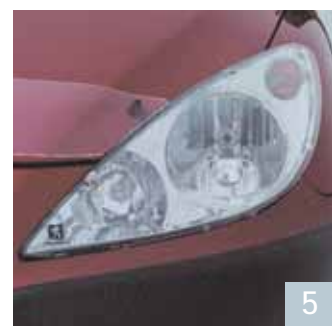

Be an individual