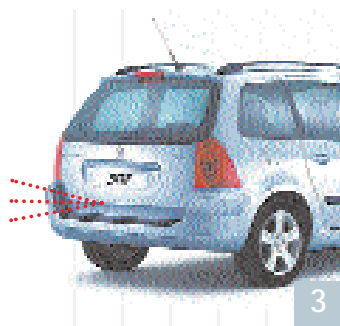

1 Alloy Wheels (COTYA)

The look of the wheel can be a very tangible statement of style, however its contribution to the overall safety of the car cannot be underestimated as it directly impacts on road holding. Produced according to the same specifications as the standard 307 wheels, COTYA wheels are tried and tested, guaranteeing you reliability and sturdiness. These classy and sporty alloy wheels complement the 307 with a stylish and personal touch.

Part Number:
15" 9606XX
16" 9606XY
17" 9606XZ

2 Locking Wheel Nuts

A clear deterrent to thieves, these sprocket coded wheel anti-theft nuts ensure your alloy wheels cannot be removed without the special spanner. Available as a set of 4 with coded spanner.

Part Number: 9606PA

3 Reverse Proximity Detector

Perfect to get your 307 in and out of a tight spot. Detects obstacles by induction with sound frequency varying according to distance.

Part Number: 9671X7

4 Bonnet Protector

Protect your 307 from frontal stone chips. Moulded from high impact clear acrylic, offering protection that won't detract from your car's style.

Part Number: 9160264

5 Headlight Covers

Moulded to complement your 307's headlights, the covers provide extra protection against stone chips and abrasive dust particles.

Part Number: 9160259

6 Car Alarm

Peugeot's goal was simple with the 307 alarm: compatibility and reliability. The wiring is designed to connect directly into the multiplex smart servo box. This high performance alarm combines both a perimeter system, monitoring the doors and boot, and an ultrasonic volumetric alarm to detect movement in the cabin. The alarm meets SRA Classification demanded by insurance companies.

Part Number: 96716N

7 CD Storage