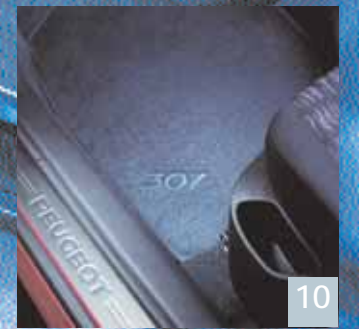

1 Gearlever Knob
Add performance and style with a manual gearlever knob to suit your driving touch. Detailed in leather, woodgrain and aluminium they are sure to highlight any interior treatment. As easy on the eye as they are on the hand.

Part Numbers:
Leather: 9646C7
Woodgrain/leather: 9646C6
Aluminium: 2403K2
Aluminium/leather: 2403H8
Sports: 9646E4

2 Sports Exhaust

Designed to ensure optimum performance, this muffler produces that rich exhaust note instantly recognised by all drivers for its sporting tone.

Part Number: 961184

3 Door Sill Protectors

Extremely handsome and useful, they are designed to be shock and abrasion resistant, protecting the front door sills from wear and tear.

Part Numbers:
Brushed stainless steel - 962376
Black PVC - 962374

4 Mobile Phone Console

Suitable for most mobile phone kits. The console enables your mobile to be to be secure in its cradle while you are driving.

Part Number: 9160273

5 Mobile Phone Holder

Made from the same black grain material as the lower dash, this universal articulated bracket integrates perfectly with the overall design. It is adjustable for use with most mobile phones and hands free kits.

Part Number: 970125

6 7 Mudflaps

Designed to protect the car against stones and gravel. Made from low-density polyethylene and can be painted to match the colour of your vehicle, enhancing even further the shape of the car, they are the perfect complement to the 307.

Part Number: 9603K7 (front)

Part Number: 9603K8 (rear)

8 Floor Mats - Rubber

Designed to fit snugly and provide excellent protection for the original carpet, especially minimising build-up of mud in wet weather. Tough yet elegant, with an embossed 307 monogram.

Part Number: 9664KX (front)

Part Number: 9664KG (rear)

9 Floor Mats - Mottled Grey Needle Pile