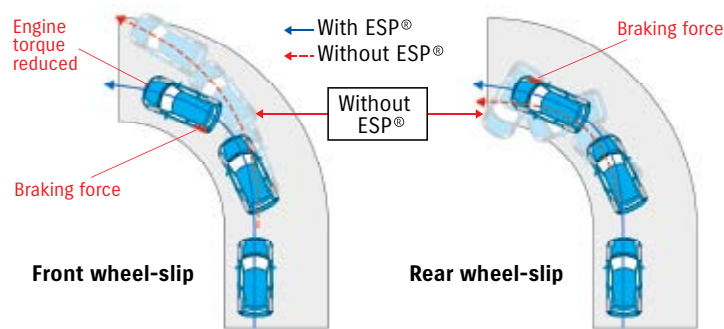

The **Swift Sport** is now also equipped with Electronic Stability Program (ESP) technology; an advanced safety function which helps drivers avoid crashes by reducing the danger of skidding. ESP is computer-controlled technology using a number of intelligent sensors to immediately detect any loss of control and automatically apply the brake to help restore the vehicle to its correct alignment.