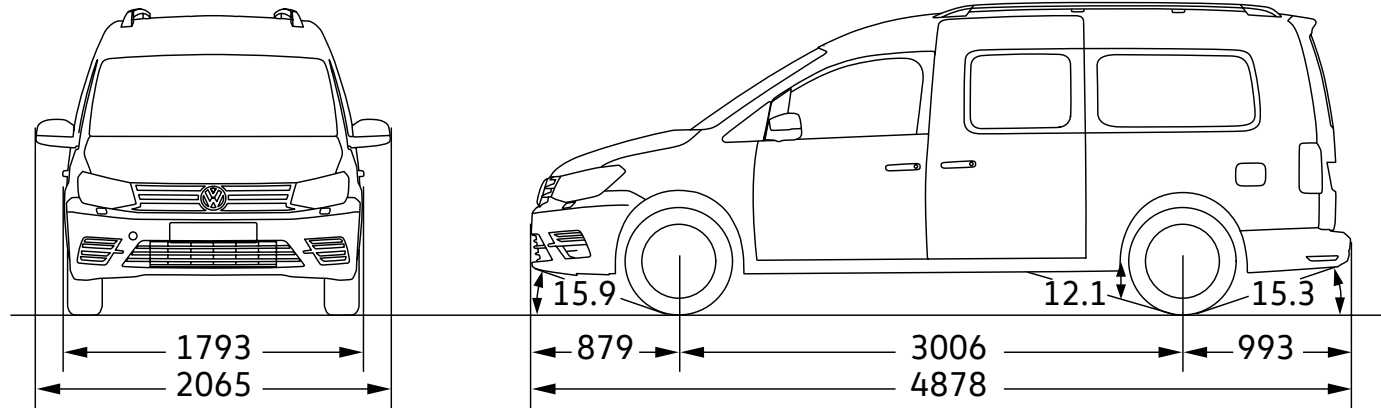

Technical Specifications