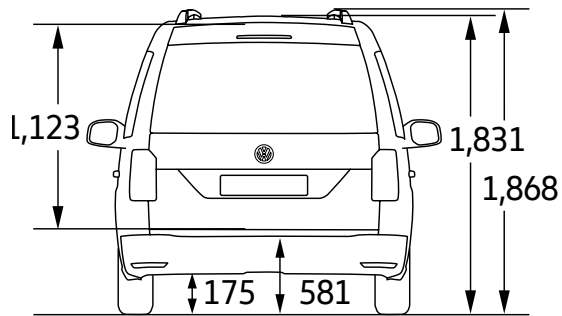

Technical Specifications