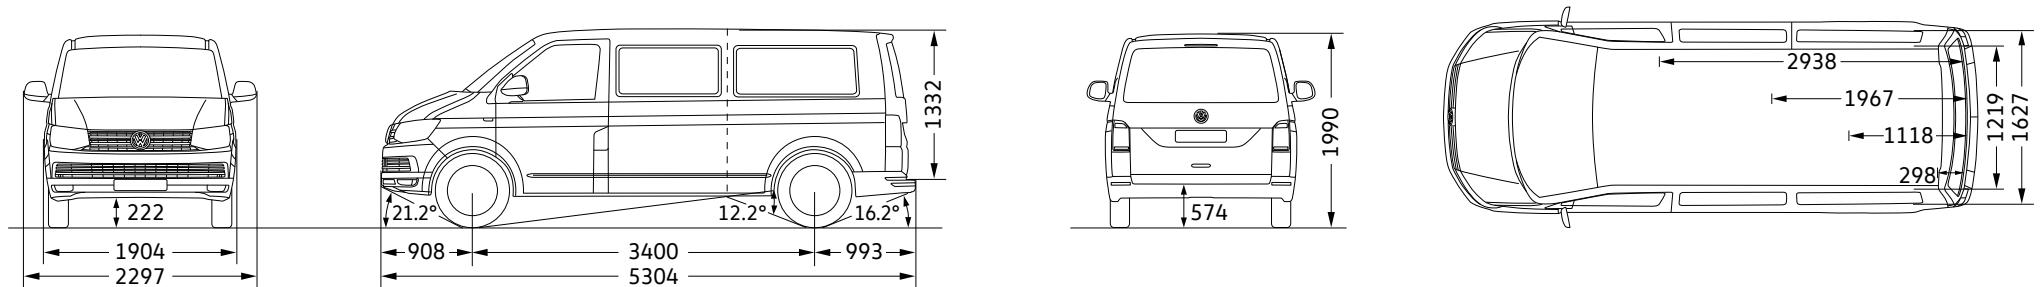

Weights and Capacity

Interior

Seating capacity	9 (2 + 2 + 2 + 3)
Cargo Volume (L) - rear seats removed	6,700
Load Compartment Length (mm) - without rear seats	2,938
Load Compartment Length (mm) - behind 2nd row of seats	1,967
Load Compartment Length (mm) - behind 3rd row of seats	1,118
Load Compartment Length (mm) - behind 4th row of seats	298
Load Compartment Width (mm) - maximum	1,627
Load Compartment Width (mm) - at wheel arches	1,219
Load Compartment Height (mm)	1,332
Sliding Door Width (mm)	1,017
Sliding Door Height (mm)	1,261
Tailgate Width (mm)	1,439
Tailgate Height (mm)	1,276
Load Sill Height (mm)	574

Dimensions

Caravelle Trendline

Vehicle dimensions shown in mm.