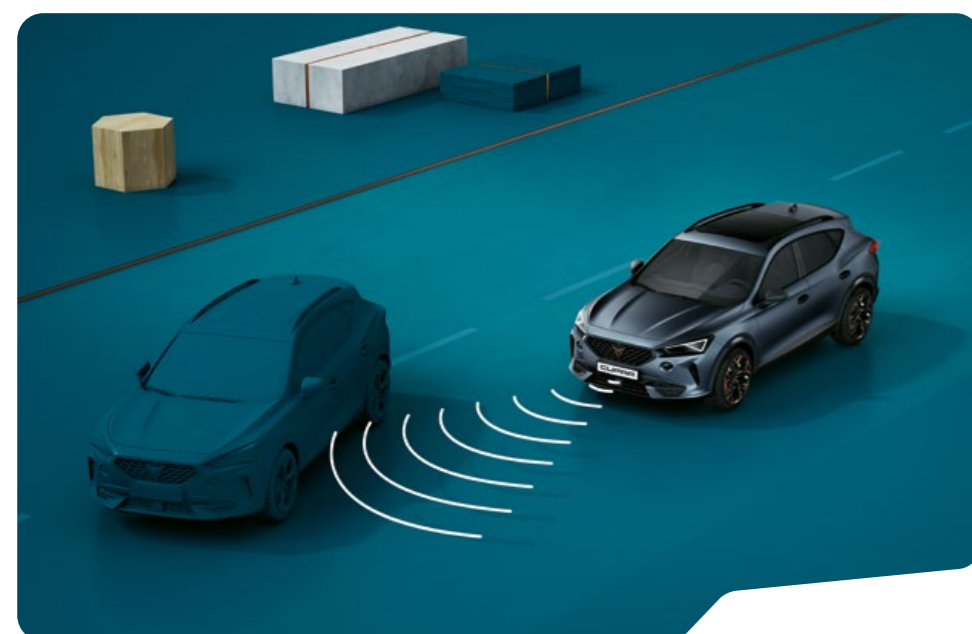

↗ POWERED BY PRISTINE SOUND

The CUPRA Ateca's BeatsAudio™ System is pure bliss for the ears. Driven by an impressive 340W amplifier to give you full high-fidelity sound.

↓ IMPECCABLE PARKING

Cameras on the front, rear and exterior mirrors give you a 360° view of your car's surroundings. So parking your CUPRA Ateca is always a pleasure.

→ **ACC
PREDICTIVE**

Keep aware of surrounding cars, upcoming bends or speed limit changes and have your course corrected accordingly.

→ **EXIT
ASSIST**

This system warns you of upcoming traffic behind you, meaning you'll never have to worry about the blind spot.