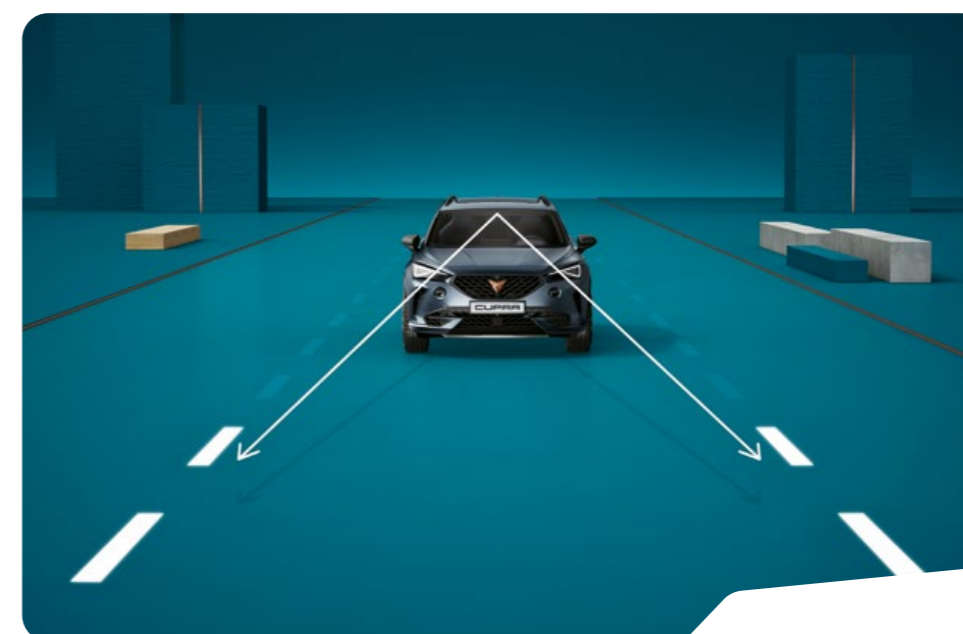

→ **ACC
PREDICTIVE**

Keep aware of surrounding cars, upcoming bends or speed limit changes and have your course corrected accordingly.

→ **EXIT
ASSIST**

This system warns you of upcoming traffic behind you, meaning you'll never have to worry about the blind spot.

← **FRONT
ASSIST**

Potential collisions are prevented when autonomously cruising with ACC Predictive. The CUPRA Ateca keeps your set limit and will even automatically stop should your reactions falter.