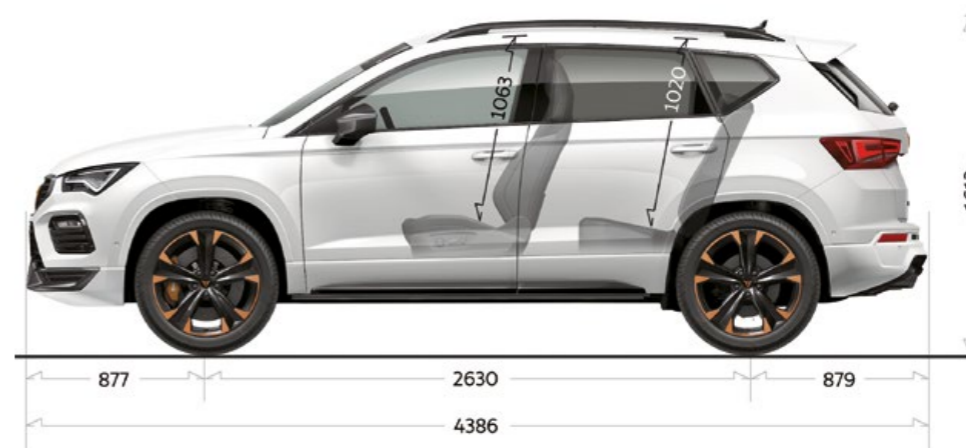

TECHNICAL SPECIFICATIONS

CHASSIS

	2.0 TSI 300 HP (221 kW) DSG-7 Start/Stop 4DRIVE
Front suspension	Independent type McPherson - coil springs - hydraulic shock absorber
Rear suspension	Multilink axle, coil springs and hydraulic shock absorber
Steering System	R-EPS Progressive steering
Turning diameter (m)	10.8
Brake system	Dual hydraulic circuit and brake system diagonal split with brake booster
Front and rear brake type	Front and rear ventilated disc brakes
Front brakes (mm)	CUPRA brakes: 340x30 Brembo calipers: 370x32
Rear brakes (mm)	310x22

WHEELS

Rims	8Jx19 ET45
Tyres	245/40 R19 94W

PACKAGE

	2.0 TSI 300 HP (221 kW) DSG-7 Start/Stop 4DRIVE
Body Type	A-SUV
Length/width/height (mm)	4,386 / 1,841 / 1,599 (roof) - 1,613 (roof rails)
Wheelbase (mm)	2,631
Front/Rear track (mm)	1,575 / 1,549
Boot capacity (l)	485
Fuel tank capacity (l)	55

WEIGHTS

In running order with driver (kg)	1,626
In running order with driver (kg) Front/Rear	953 / 673
Maximum weight allowed (kg)	2,170

Our global range of cars and product specifications varies from country to country. Please, visit your local CUPRA website to know more about the product offer available for you.