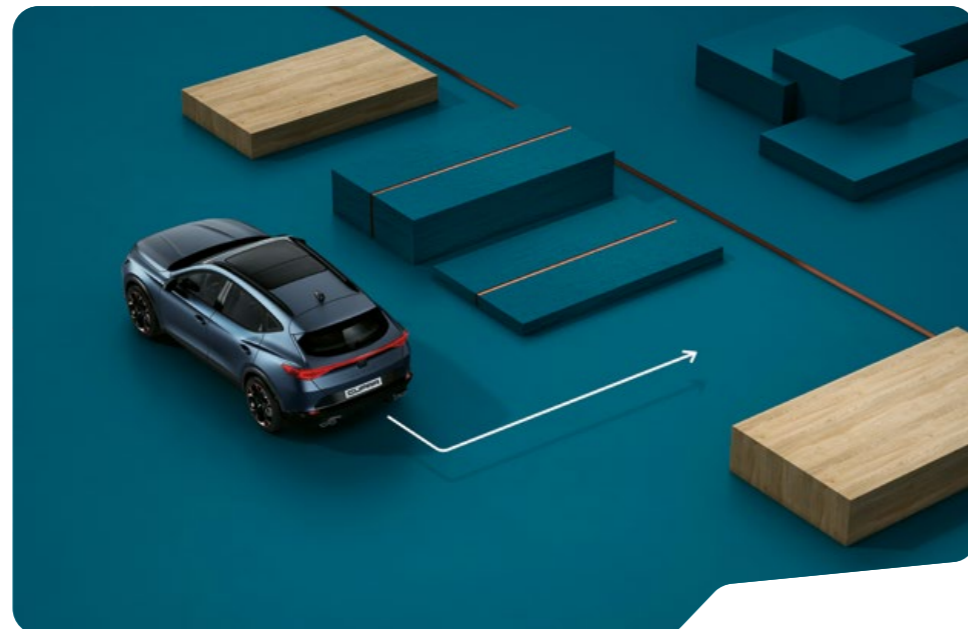

← **LANE
ASSIST**

With corrective steering technology, Lane Assist keeps you in your chosen lane, making an effective contribution towards the prevention of accidents.

Our global range of cars and product specifications varies from country to country. Please, visit your local CUPRA website to know more about the product offer available for you.

← *LIGHT ASSIST*

The CUPRA Ateca is equipped with Light Assist and uses a windscreen camera to detect traffic around you, automatically switching from main beam to avoid dazzling oncoming traffic.

← *TRAFFIC SIGN RECOGNITION*

With built-in Traffic Sign Recognition technology, the integrated front camera lets you see upcoming speed limits and overtaking restrictions via your Digital Cockpit.

→ *PARK ASSIST*

Park Assist gets you in and out of your parking spot with autonomous ease, by measuring the distance between the back of your CUPRA Ateca and taking control of steering so that all you have to do is accelerate or decelerate.