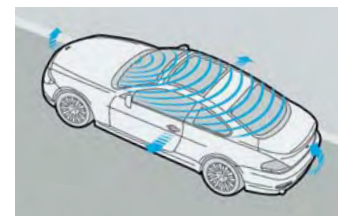

Adaptive directional headlights

Star spoke 218
19-inch, cast.

V spoke 248
18-inch, cast.

Star spoke 117
17-inch, cast.

Wind deflector

Alarm system

All wheels feature runflat tyres.

Interior