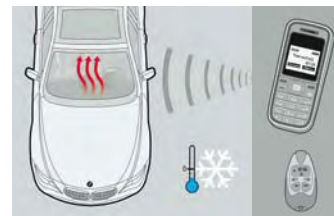

City floor mats
Available in various colours.

M leather-covered gear lever knob

Interior trim strips in variegated maple

Sport seats

Independent heating

Velour floor mats
Available in various colours.

M leather-covered sport gear lever knob