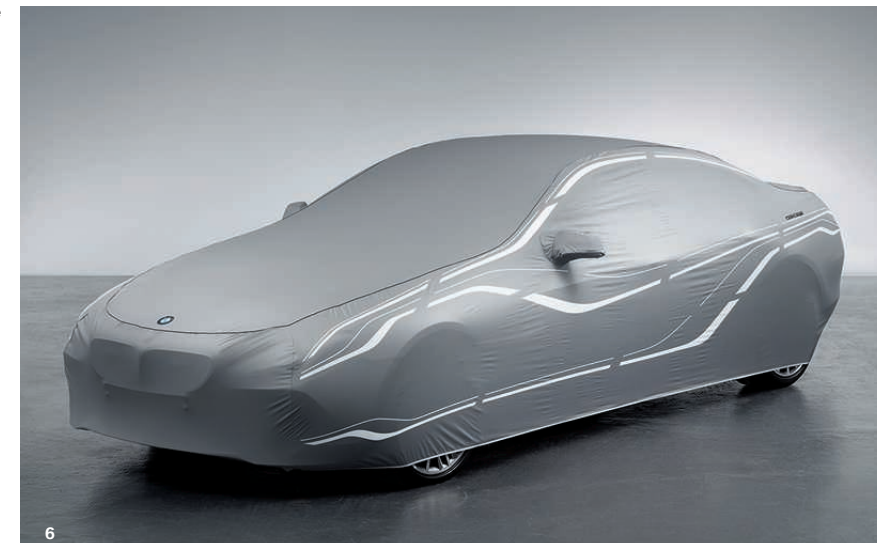

**6 Car cover**

With its aerodynamic looks, the car cover underlines the sporty styling of your BMW 6 Series and fits the car perfectly. It protects against dirt, dust, water and scratches. It can be used indoors and outdoors. Machine-washable up to 30°C.

**7 20" light-alloy wheels V-spoke 281**

**8 Snow chains**

Designed for use with BMW tyres, they are easy to fit and offer optimum grip on snow and ice.

**8 Complete winter wheels**

Specially designed for this vehicle. Available in 17" and 18" sizes.

**18" light-alloy wheels Star-spoke 365 (not pictured)**