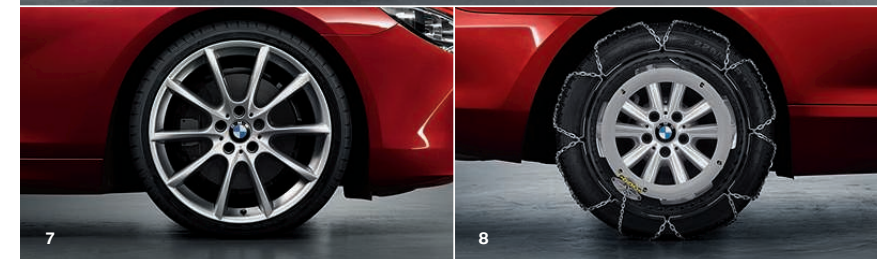

**7 20" light-alloy wheels V-spoke 281**

**8 Snow chains**

Designed for use with BMW tyres, they are easy to fit and offer optimum grip on snow and ice.

**8 Complete winter wheels**

Specially designed for this vehicle. Available in 17" and 18" sizes.

**18" light-alloy wheels Star-spoke 365 (not pictured)**