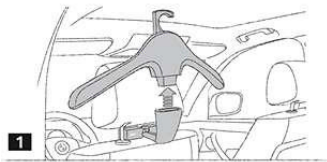

1-4 Travel & Comfort system

This modular system is designed around a base attachment for the headrest bars. A coat-hanger, folding table, universal hook or Apple iPad holder (see p15) can then be fitted. The **coathanger** allows clothes to be transported without creasing. It can also be detached from the mounting (see pic 1) and used to carry clothes outside the vehicle. The **folding table** gives passengers in the rear a convenient surface to put things on and is tilt and height-adjustable. It also includes a foldout cupholder with a stylish chrome ring. The **universal hook** offers a convenient place to hang light shopping bags, suit hangers and the like. The Travel & Comfort system is finished in a stylish matt black with silver highlights and goes perfectly with the interior of your BMW.

5 Rear seat protector

This separable cover protects both the rear seat bench and door linings. Water and dirt-repellent, it features openings for three-point belts which also allow items such as the dog safety harness to be fitted.

6 LED torch, rechargeable

This pocket-sized torch can be connected to the 12V socket for charging.

7 Coolbag

CFC-free electric cooler which chills its contents to approx. 20° C below the temperature inside the vehicle. Capacity: 14 litres.

8+9 Glasses and CD/DVD holder

Twice as functional, twice as easy. Simply attach to the sunshade and it's done. CDs or DVDs can be stored on the inside, a pair of glasses on the outside.

Smoker's package (not pictured)

Includes a cigarette lighter and an ashtray in the front centre console cupholder.