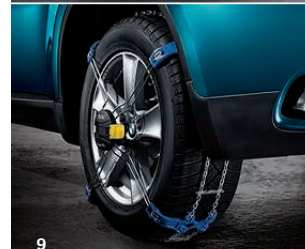

1 + 10 Exhaust pipe finish in chrome
Chrome trim for a sporty rear profile.

2 21" light alloy wheels Double-spoke 275
Cast.

3 21" light alloy wheels Star-spoke 215, Black
Cast.

4 21" light alloy wheels Star-spoke 215, Ferric Grey
Cast.

5 LED headlights
LED headlights in the BMW X6 provide even stronger and more even illumination of the road for significantly improved night vision. Reflective objects are also seen in sharper contrast so they can be detected sooner.

7 21" light alloy wheels Y-spoke 336
Cast.

8 21" light alloy wheels Y-spoke 214
Cast.

Recommended tyres
When buying new tyres, we recommend that you choose those marked with the five-pointed star on the sidewalls. Extensively tested by BMW and tailored to your BMW model, they ensure an unforgettable driving experience. Your BMW Service partner will be happy to advise you.

9 Snow chains
Designed for use with BMW tyres, they are easy to fit and offer optimum grip on snow and ice.

9 Complete winter wheels
Specially designed for the vehicle. Available in 19" and 20" sizes.

Wheel bolt locks (not pictured)
This BMW-specific accessory offers maximum protection against theft. Bolts can only be removed using the special tool supplied.

Exterior mirror for trailer towing (not pictured)
With low vibration levels thanks to special brackets mounted on the door mirror.