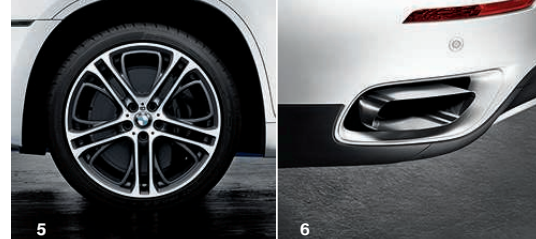

9 BMW Performance aluminium footrest

A perfect, purist addition to the BMW Performance aluminium pedals.

Performance data for BMW X6 50i with BMW Performance power kit