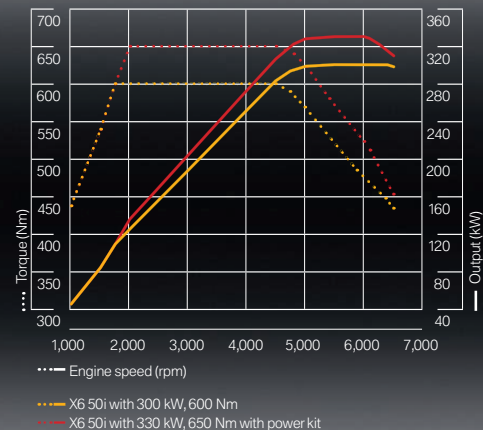

Full-load performance of X6 50i