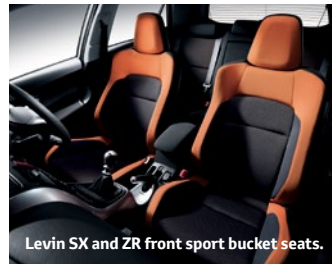

Levin hatch dual-type Optitron display.

Levin ZR Smart Start button.

Driver and front passenger SRS airbags, front seat side airbags, full length side curtain shield airbags and driver's knee airbag. Levin model shown.

Levin ZR hatch interior shown.

Levin SX and ZR front sport bucket seats.

Audio Visual Unit with Satellite Navigation<sup>4</sup>

Levin ZR hatch with 60:40 split fold seats.