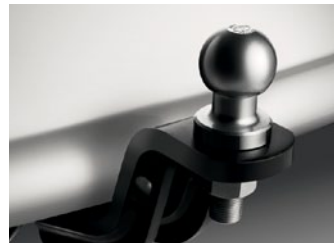

**Towbar³ – 1300kg (braked capacity),
Towball & Trailer Wiring Harness**
(sold separately)