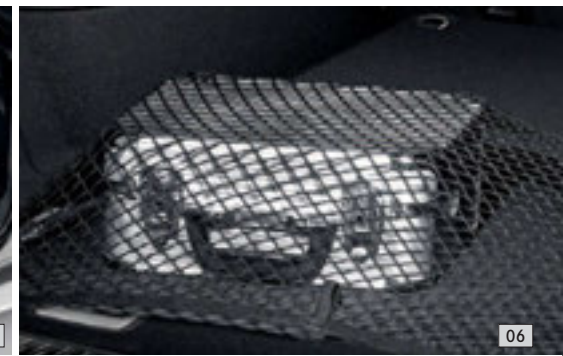

04 Tie-down strap

Even heavy objects can be secured in place easily using this strap.