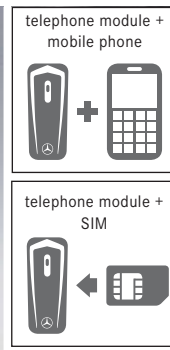

01 Mercedes-Benz Bluetooth® (SAP¹) telephone module²

Experience a new dimension of web access, telephony and navigation support in your S-Class – with the combination of the Mercedes-Benz Bluetooth® (SAP) telephone module and the COMAND Online multimedia system. The telephone module with integrated UMTS module and a direct connection to the vehicle aerial ensures that COMAND Online has a fast, stable and reliable internet connection.

You can phone and simultaneously use Mercedes-Benz Apps via COMAND Online and have the system read SMS messages to you. You can make full use of the Convenience Telephony functions at the same time: convenient operation via your multimedia system, hands-free using the personal contact details saved on your mobile's SIM card and much more.

If required, your mobile is charged via the USB port. The Bluetooth® (SAP) telephone module can either use your mobile's SIM card or a SIM card can be inserted directly into the module, for a connection that is independent of your mobile phone. Many mobile phone providers offer multi SIM cards for your existing contract.

¹ SAP (SIM Access Profile) allows the module to read your mobile phone's SIM card.

² Only in conjunction with Convenience Telephony (Code 386). For further information about the telephone module, software updates and a list of supported mobiles, go to www.mercedes-benz.com/connect and select Convenience Telephony.