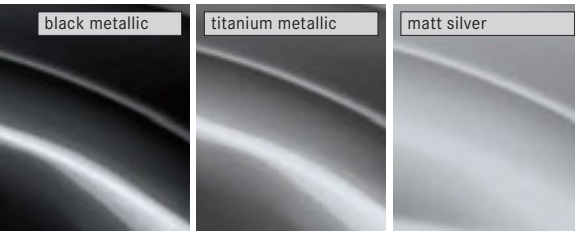

More or less?

When you reach for the stars in your profession, you don't tend to be satisfied with any less in your free time. Genuine Accessories from Mercedes-Benz continue where your sporting or family activities begin: whether it's a bike trip with the children, a day's skiing with friends or a holiday with the whole family. Discover our range of intelligent, S-Class-standard solutions.

01 Alustyle basic carrier bars

Aluminium carrier bars, precision-tailored to the body of your Mercedes-Benz – the perfect basis for a range of Mercedes-Benz transport solutions: ski and snowboard rack, bicycle rack or roof boxes. With integral tool for quick, easy fitting. Aerodynamic Mercedes-Benz design with optimised noise level. Crash-tested. Lockable.

02 Transport and stowage bag for Alustyle basic carrier bars

Robust bag, made from a high-quality nylon fabric. Provides protection for your basic carrier bars when stowing or transporting them.

01 03

02