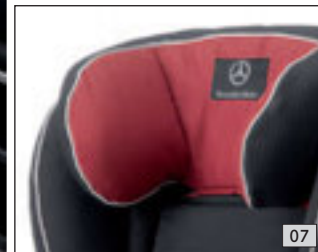

03 “BABY-SAFE plus II” child seat

Deep, moulded seat design offers extra side-impact protection for optimum safety. Special padding, designed to protect particularly vulnerable body areas of children up to around 15 months (up to 13 kg). Equipped as standard with automatic child seat recognition.

04 “DUO plus” child seat

Optimum safety for children between the ages of around 8 months and 4 years (9 to 18 kg). Fitted as standard with top tether, an additional belt for securing the head section, a height-adjustable harness, ventilation channels and ISOFIX attachment points. Available with automatic child seat recognition as an option. Adjustable tilt.

05 “KIDFIX” child seat

Booster seat for optimum side-impact protection, with height-adjustable backrest. The “KIDFIX” seat is secured using the 3-point seat belt and ISOFIX attachment points. Available with automatic child seat recognition as an option. For children between the ages of around 3.5 and 12 (15 to 36 kg).

06-07 Headrest covers

Available for the “BABY-SAFE plus II”, “DUO plus” and “KIDFIX” child seats in flannel grey and chilli red.