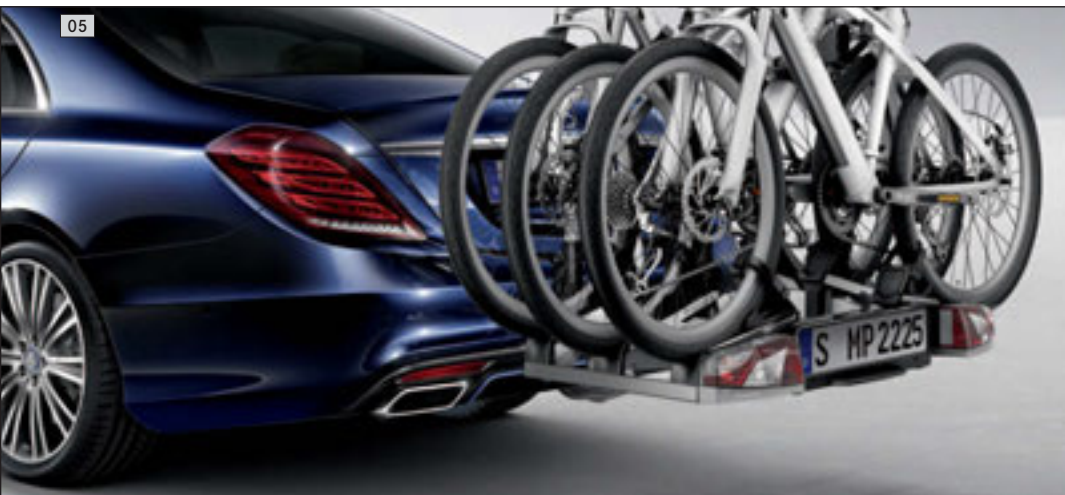

05

05

05 Rear-mounted bicycle rack for trailer coupling, folding

Easy-to-use, lockable rear-mounted bicycle rack, designed to provide secure transport for 2 or 3 cycles. Rack is easy to attach to trailer coupling, and cycles are equally easy to fit to rack. Maximum payload of up to 30 kg per rail, making rack suitable for most ebikes. An ingenious roller mechanism means that the boot can still be opened. The rack is easy to fold for space-saving stowage in the boot, at your holiday accommodation or at home.

Instructions provided with the product include details of loading options.

05

06 Trailer coupling

Folding design. High-quality corrosion-protected finish. With integral socket in ball neck for the electrical systems of rear-mounted carriers or trailers. Max. drawbar load 88 kg.

06

07 Adapter

For trailer with 7-pin plug.

07

Cargo & Care

Carrier systems