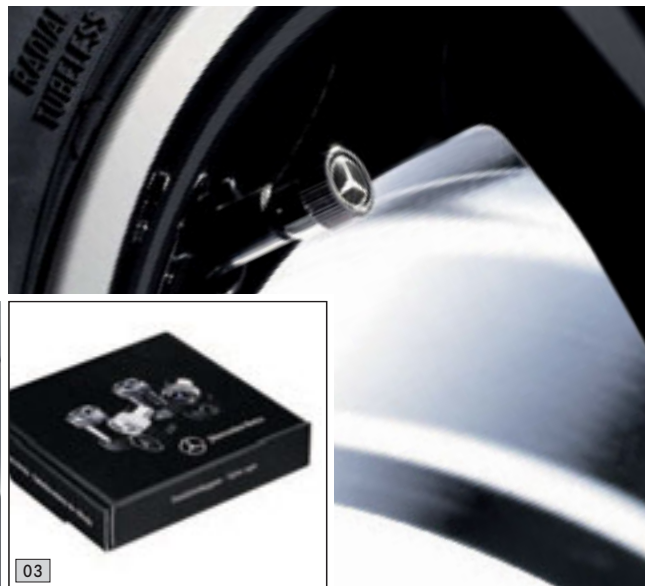

01 Snow chains

High-performance chain for the toughest of conditions and excellent traction on snow and ice. A robust plastic ring prevents your valuable light-alloy wheels from being scratched by individual chain links. Easy to fit – fastens on outside.

01 02

02 Mud flaps

Protect the underbody and the sides of the vehicle from loose chippings and dirt. Available in pairs for front or rear axle. Primed. Can be painted in body colour by dealer.

03

04

05

05 Rim locks

Protect your valuable light-alloy wheels from theft. Set consisting of coded key and one lock per wheel.

Hub caps

Protect the hub from dirt.

Available in the following versions:

- 06 black with chrome star
- 07 classic roadster design in black
- 08 classic roadster design in blue
- 09 sterling silver with chrome star
- 10 himalaya grey with chrome star
- 11 titanium silver with chrome star

06

07

08

09

03 Valve caps, black

Stylish highlights in a new design. Protect the valves from dirt. Set of 4.

04 Tyre pressure gauge

Allows you to carry out a quick tyre pressure check on the road or at home. Keeping tyres at the optimum pressure saves fuel and reduces tyre wear. Suitable for all motor vehicle tyre valves and for cycle valves. Supplied with leather pouch.