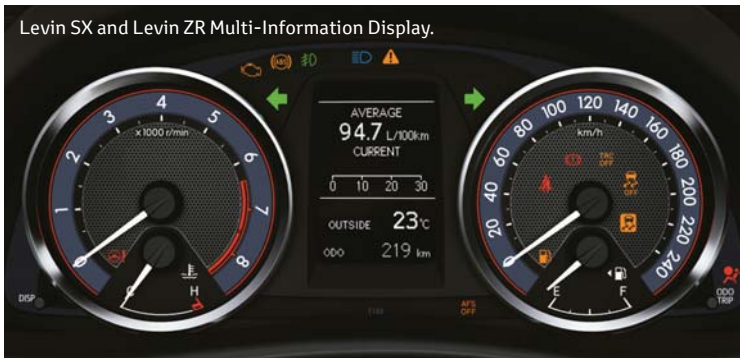

Boasting a powerful yet fuel-efficient 1.8L 4-cylinder engine hidden beneath the sporty aerodynamic styling, the Corolla Hatch also comes with a lowered centre of gravity for improved handling and stability. Choose between the 6-speed manual (hatch or sedan except Ultima), 7-speed Multi-drive automatic transmission (hatch models only) or 4-speed automatic (sedan model only) and the result is a sporty, smooth and fun ride that gives you more.

Paddle shift available on Levin SX and Levin ZR 7-speed Multi-drive models only.

2ZR-FE engine.

Levin ZR manual premium gear knob.

Levin ZR in Inferno with optional Skyview™ roof shown.

Levin ZR manual with optional Skyview™ roof shown.

Levin SX and Levin ZR Multi-Information Display.

Smart Start button (Levin ZR and Ultima Sedan models only).

Sat Nav with 3D Landmarks.

Rear armrest with cupholders.

Levin ZR premium steering wheel with controls.

A 6-speaker CD Tuner audio system with a USB connection for iPod®¹ and MP3 players² comes standard across the Corolla range, with Bluetooth™³ functions for added flexibility.

A full set of steering wheel controls puts everything a driver needs at your fingertips, including audio controls, Multi-Information Display and mobile connectivity, along with paddle shifts for the 7-speed Multi-drive Levin SX and ZR. The Levin ZR and Ultima Sedan also boast Smart Entry and Smart Start technology and a 6.1" touch screen audio system with satellite navigation and traffic monitoring system⁴.