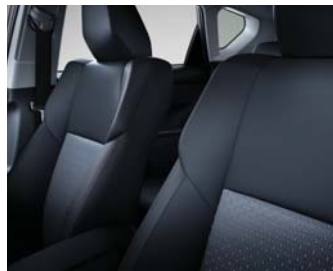

Seat Covers (Available for Ascent and Ascent Sport Hatch models only, front and rear set sold separately)