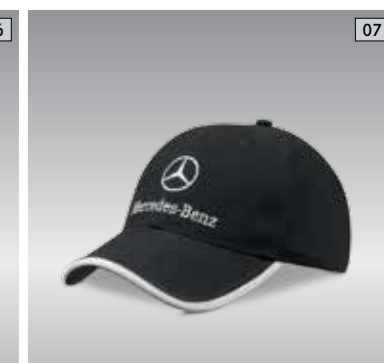

Style & Travel Equipment

These head restraint elements are simple to fit and remove. The modular system centres around a base support which can be combined with a coat hanger, a universal hook or a folding table – the choice is yours.

05 Base support

A 0008103300

06 Universal hook

A 0008140000

Does not include bag.

07 Coat hanger

A 0008103400

08 Folding table

A 0008160000

Coat hanger not in conjunction with Code SH8.
(not offered with Valente)

09 Cup holder

Elegant cup holder for the 3rd seat row. Holds cans and cups within easy reach during your journey. Black.

A 4478101400 9051

Look the part.

01 Mercedes-Benz Men's Jacket

Part number on request

02 Mercedes-Benz Ladies' Jacket

Part number on request

03 Mercedes-Benz Men's Polo

Part number on request

04 Mercedes-Benz Car Key USB Stick

B 66950047

05 Mercedes-Benz Thermo Mug

B 67995181

06 Mercedes-Benz Rucksack

B 66951121

07 Mercedes-Benz Cap

B 66952243

08 Mercedes-Benz Ladies' Polo

Part number on request