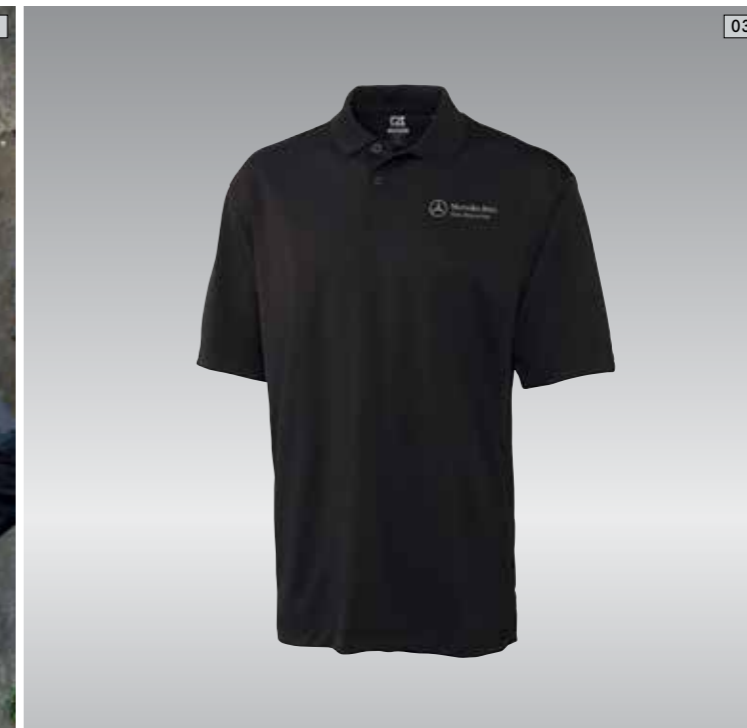

B 66560465

Style & Travel Equipment

These head restraint elements are simple to fit and remove. The modular system centres around a base support which can be combined with a coat hanger, a universal hook or a folding table – the choice is yours.