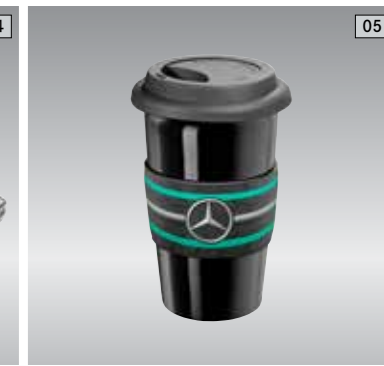

Style & Travel Equipment

These head restraint elements are simple to fit and remove. The modular system centres around a base support which can be combined with a coat hanger, a universal hook or a folding table – the choice is yours.

05 Base support

A 0008103300

06 Universal hook

A 0008140000

Does not include bag.

07 Coat hanger

A 0008103400

08 Folding table

A 0008160000

Coat hanger not in conjunction with Code SH8.
(not offered with Valente)

09 Cup holder

Elegant cup holder for the 3rd seat row. Holds cans and cups within easy reach during your journey. Black.

A 4478101400 9051

Look the part.

01 Mercedes-Benz Men's Jacket

Part number on request

02 Mercedes-Benz Ladies' Jacket

Part number on request

03 Mercedes-Benz Men's Polo

Part number on request

04 Mercedes-Benz Car Key USB Stick

B 66950047

05 Mercedes-Benz Thermo Mug

B 67995181

06 Mercedes-Benz Rucksack

B 66951121

07 Mercedes-Benz Cap

B 66952243

08 Mercedes-Benz Ladies' Polo

Part number on request