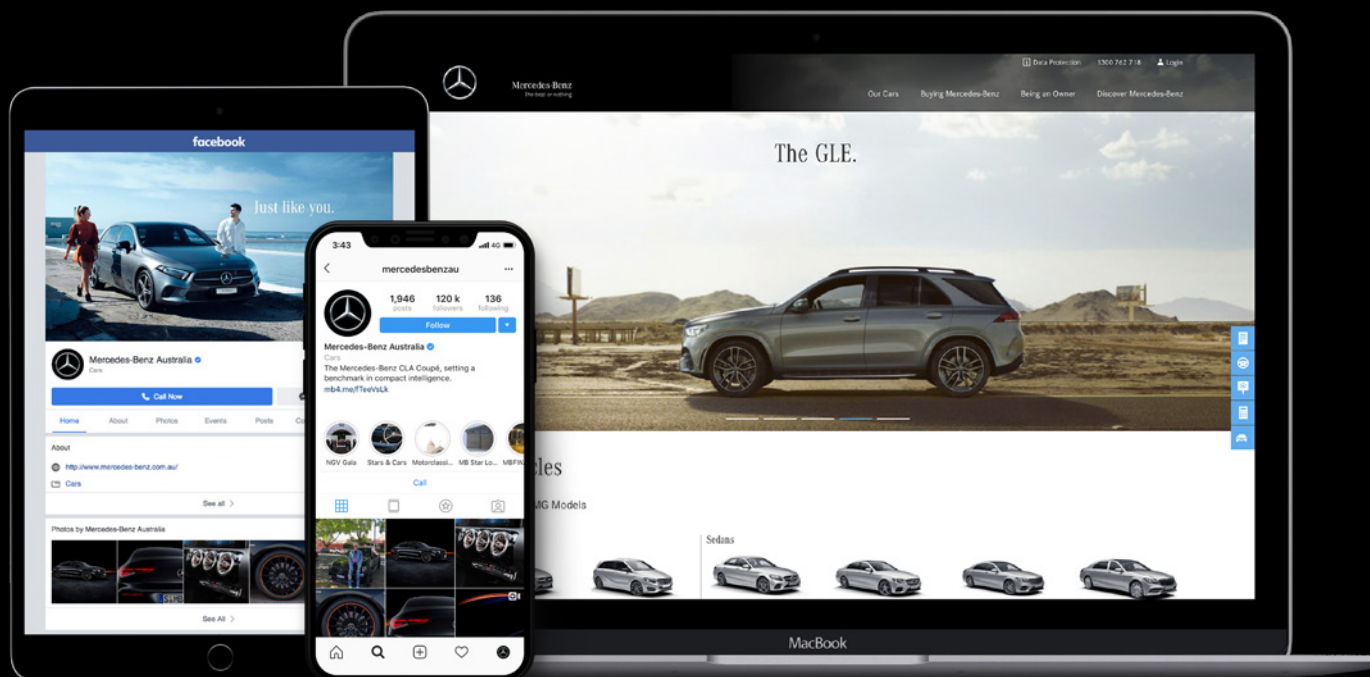

Stay up to date with Mercedes-Benz Australia.

www.mercedes-benz.com.au

Keep up to date with the latest Mercedes-Benz Australia launches,
news and events through our digital and social platforms.