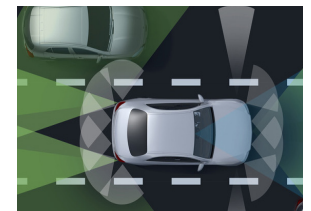

## Option Packages

	Code	GLC 200 SUV	GLC 300 SUV	GLC 300 Coupé	GLC 300 e SUV	GLC 43 SUV	GLC 43 Coupé	GLC 63 S SUV	GLC 63 S Coupé
Vision Package	DVP	①	①	-	①	●	-	●	-
Panoramic glass sunroof (413) (SUV only, not available for Coupé)		-	-	①	-	-	●	-	●
Glass sunroof (414) (Coupé only, not available for SUV)									
Head-up display with virtual image projection <sup>[10]</sup> (463)									
① Not in conjunction with AMG Line Plus Edition (DZ1)									
Seat Comfort Package (front)	DSC	①	①	①	①	●	●	●	●
Memory function with 3 settings for seat adjustments & exterior mirrors (275)									
Heated seats with 3 heating levels (873)									
Additional adjustments for headrest^, seat cushion^ & steering wheel (241) ^Not available on GLC 43 & 63 S with AMG High Performance Seat Package (DAS) ① Included with AMG Line Plus Edition (DZ1) / (must be selected with DZ1)									
Driver Assistance Package <sup>[5]</sup>	DDA	①	●	●	●	●	●	●	●
Active Distance Assist DISTRONIC (DDA, 233, K32, K33)									
Route Based Speed Adaptation (K34)									
Active Steering Assist incl. Active Lane Changing Assist (266)									
Active Brake Assist with Cross-traffic function									
Active Blind Spot Assist & Active Lane Keeping Assist									
Evasive Steering Assist & PRE-SAFE® PLUS									
① Not in conjunction with AMG Line Plus Edition (DZ1)									