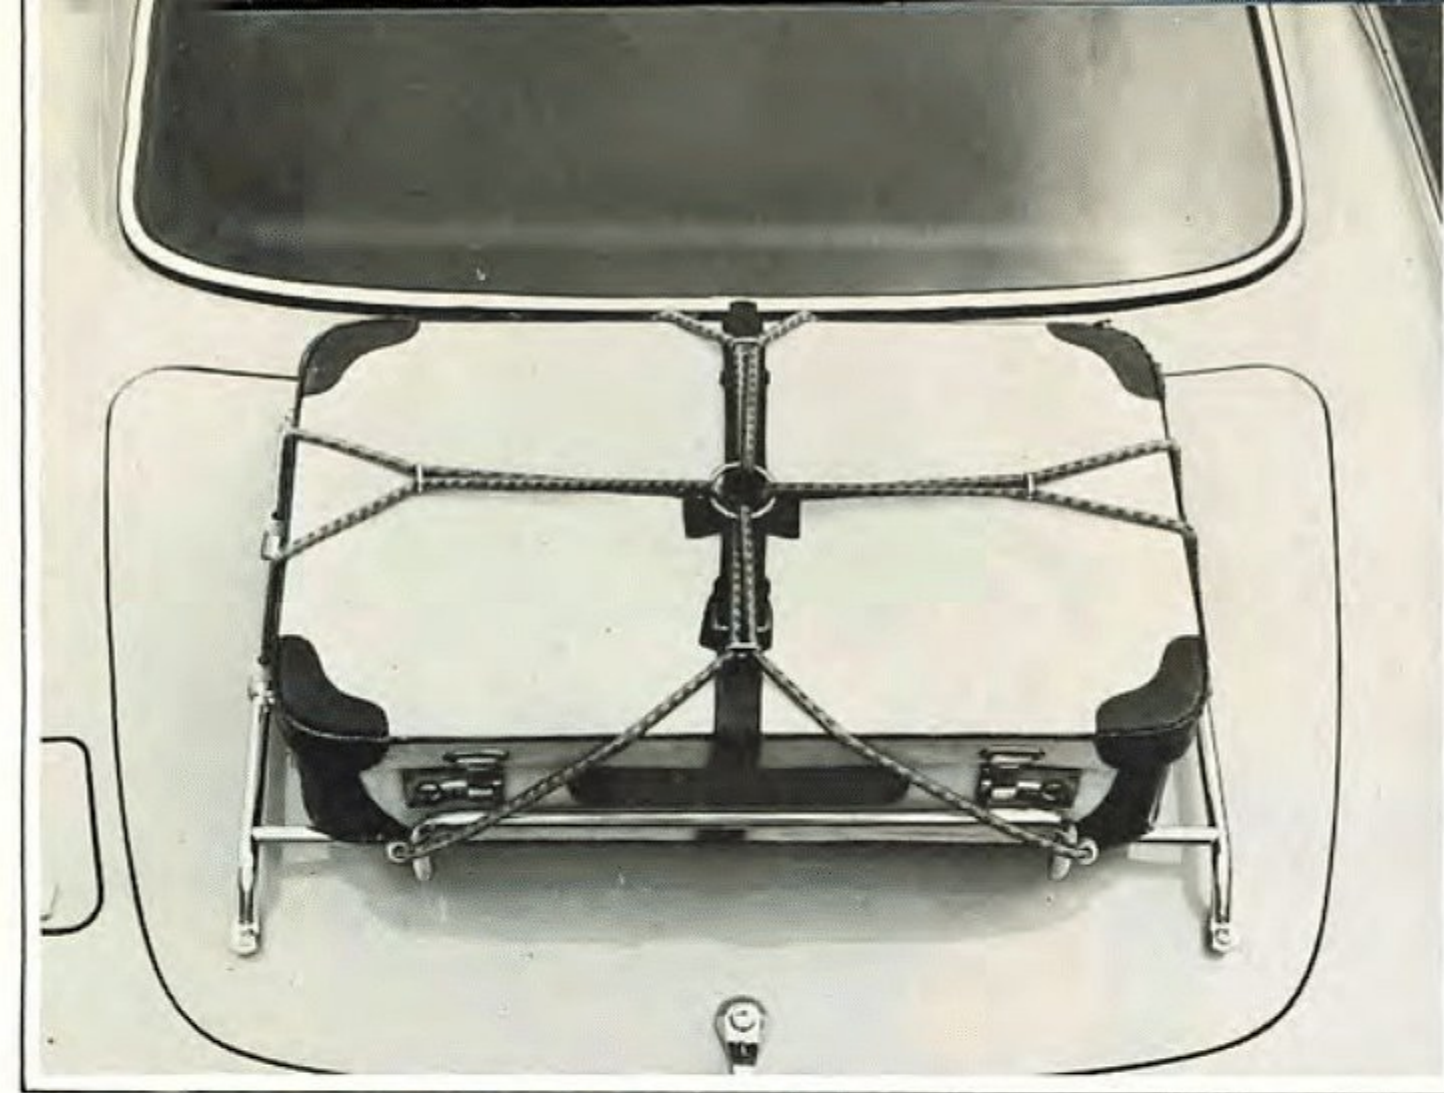

LUGGAGE RACK FOR THE 180

Mounts easily on the trunk lid. Chromed, electric-welded steel tubing. Load area 31" x 16". Sugg. retail price $29.95

RETAINER

May be used on all Volvo racks. Made of fabric-covered tubing to hold luggage of varying dimensions. All racks. Sugg. retail price $2.98

SKI RACK

Ideal for skier or surfer, Volvo's ski rack adds "let's go" convenience to ski and sea sports. All models. Sugg. retail price $7.95