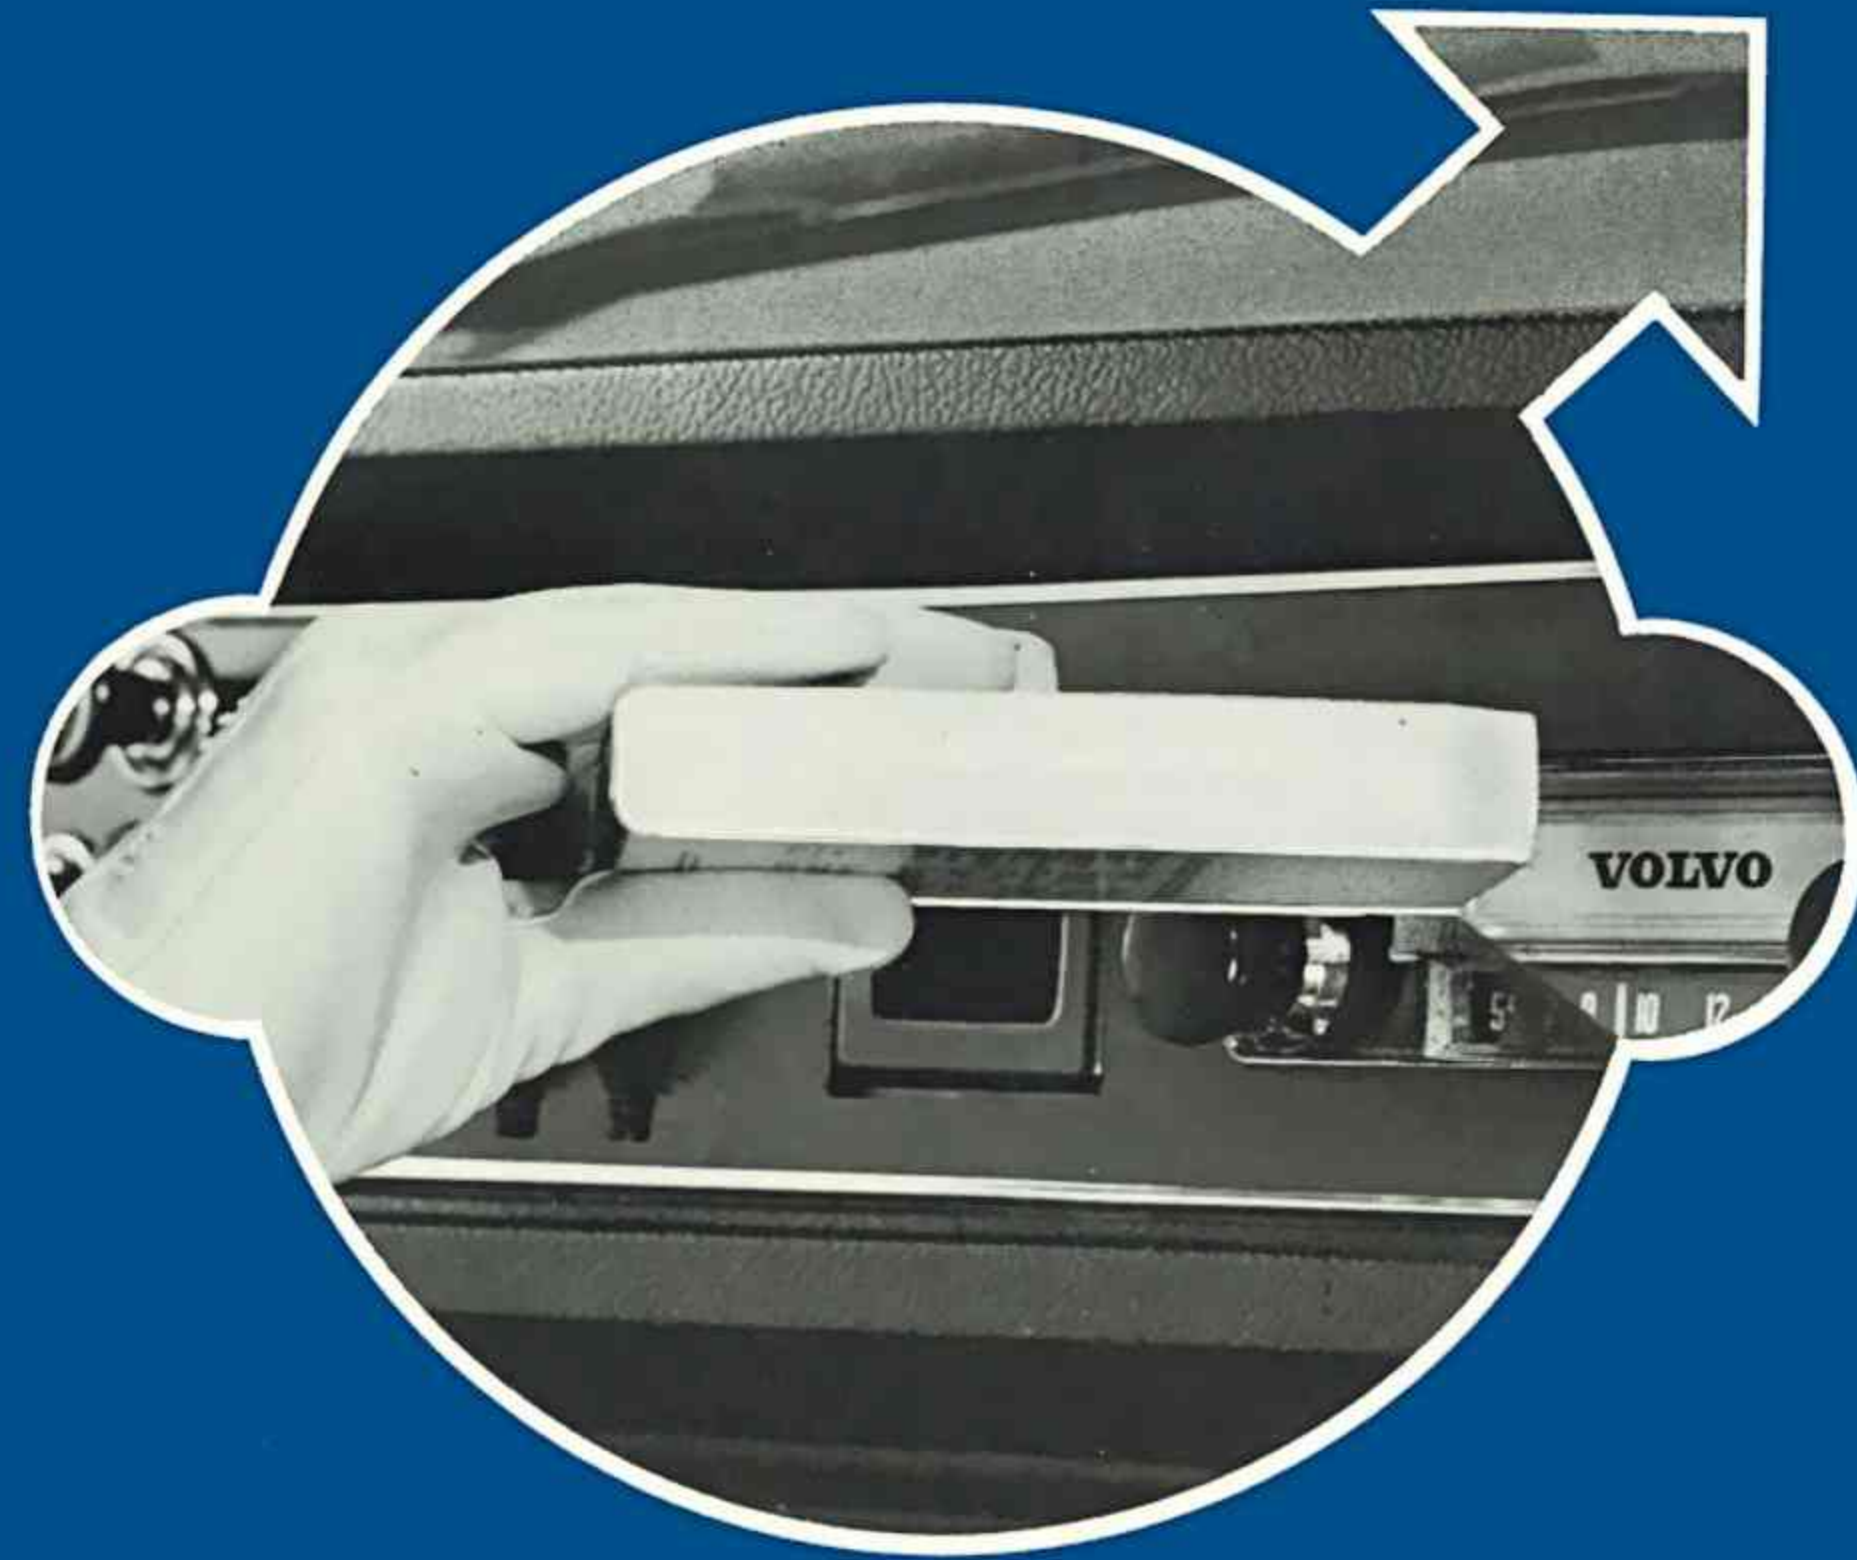

interior luxuries
that are
near necessities