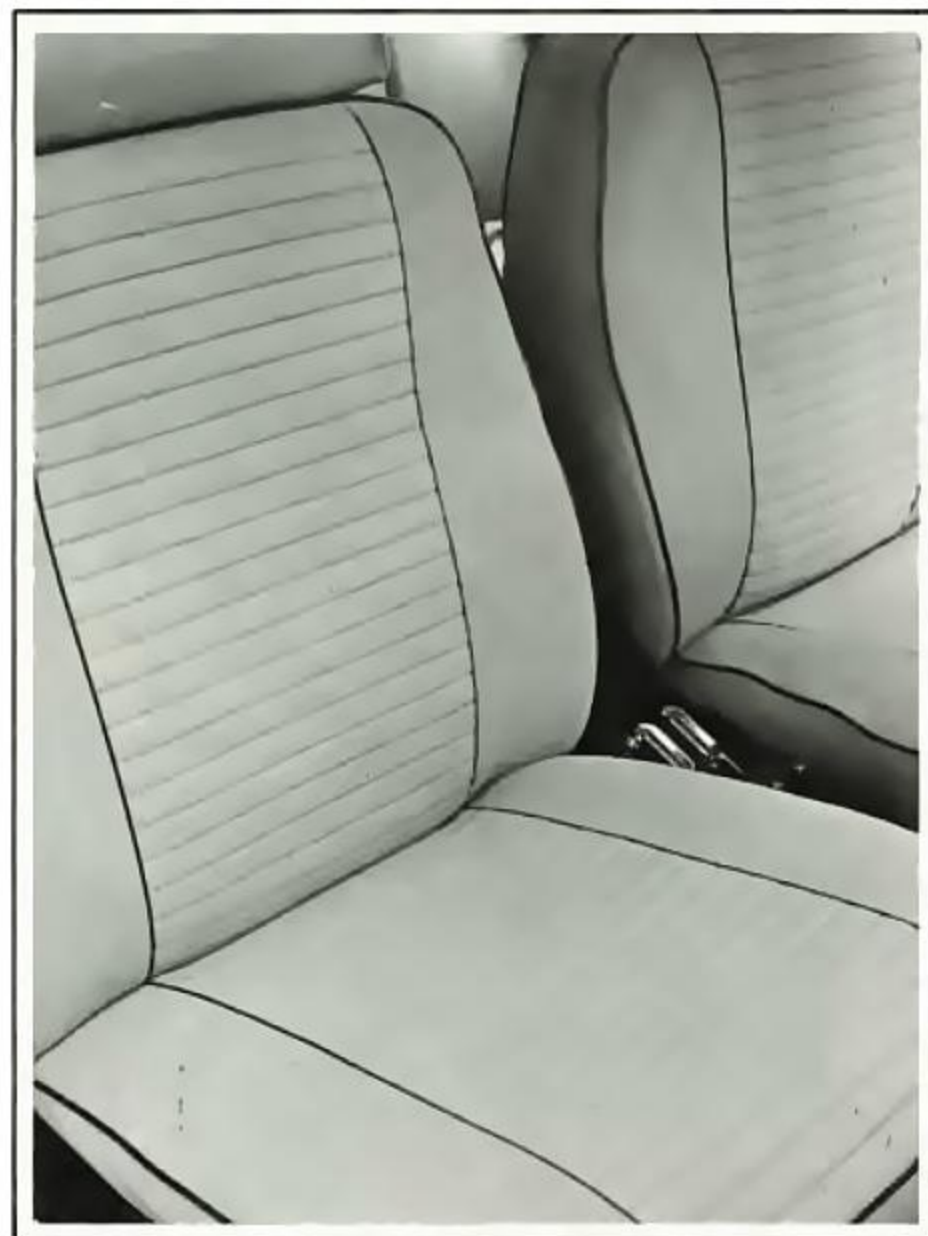

SEAT COVERS, SOLID

Protect your upholstery without disturbing the decor of your interior. Made of foam-backed nylon in several attractive shades. 164

*Sugg. retail price $39.95 pr. (front)
$46.50 (rear)*

SEAT COVERS, CHECKERED

Handsome check pattern available in several color combinations. Easy to install. Made of foam-backed nylon. 140 Series

*Sugg. retail price $27.95 pr. (front)
$29.95 (rear)*