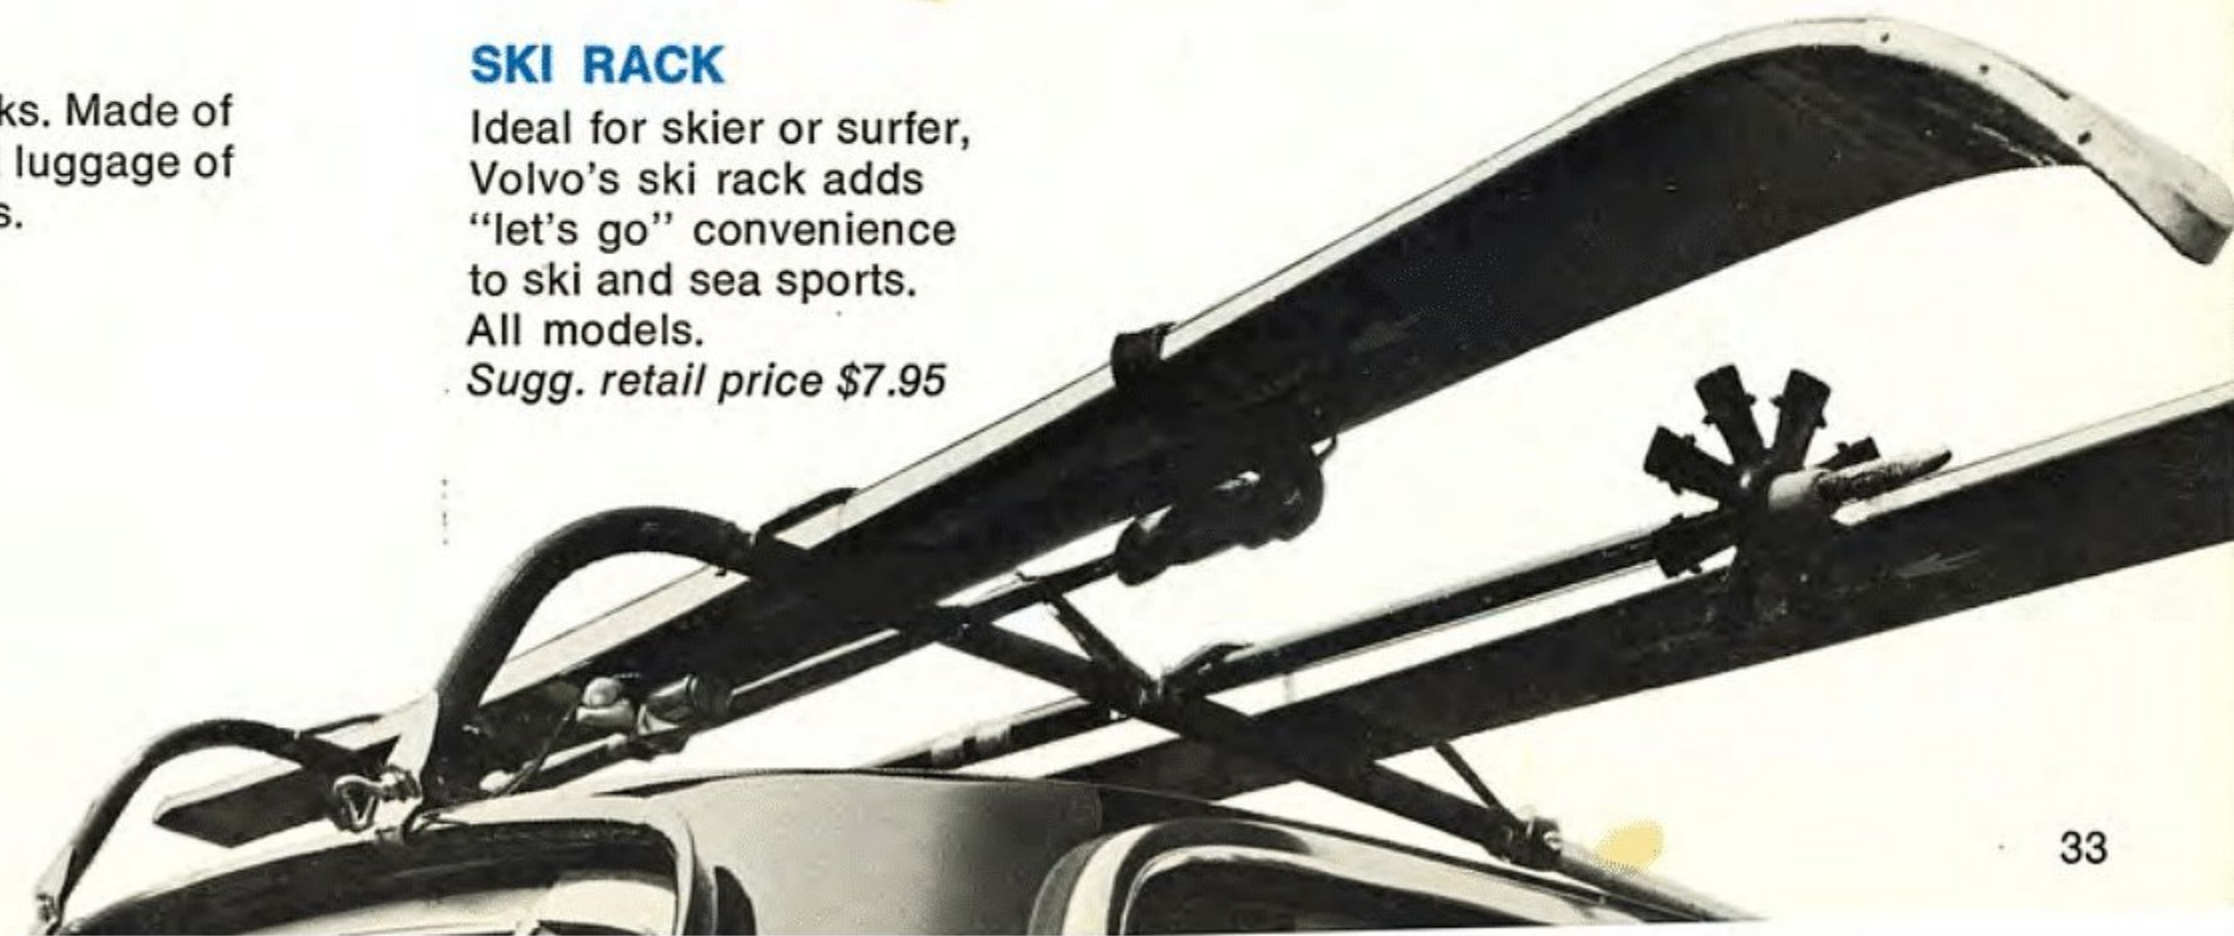

SKI RACK

Ideal for skier or surfer, Volvo's ski rack adds "let's go" convenience to ski and sea sports. All models. Sugg. retail price \$7.95

ROOF RACK COVER

Ideal protection for whatever you carry on your Volvo roof rack. Fits all racks. Sugg. retail price \$6.90