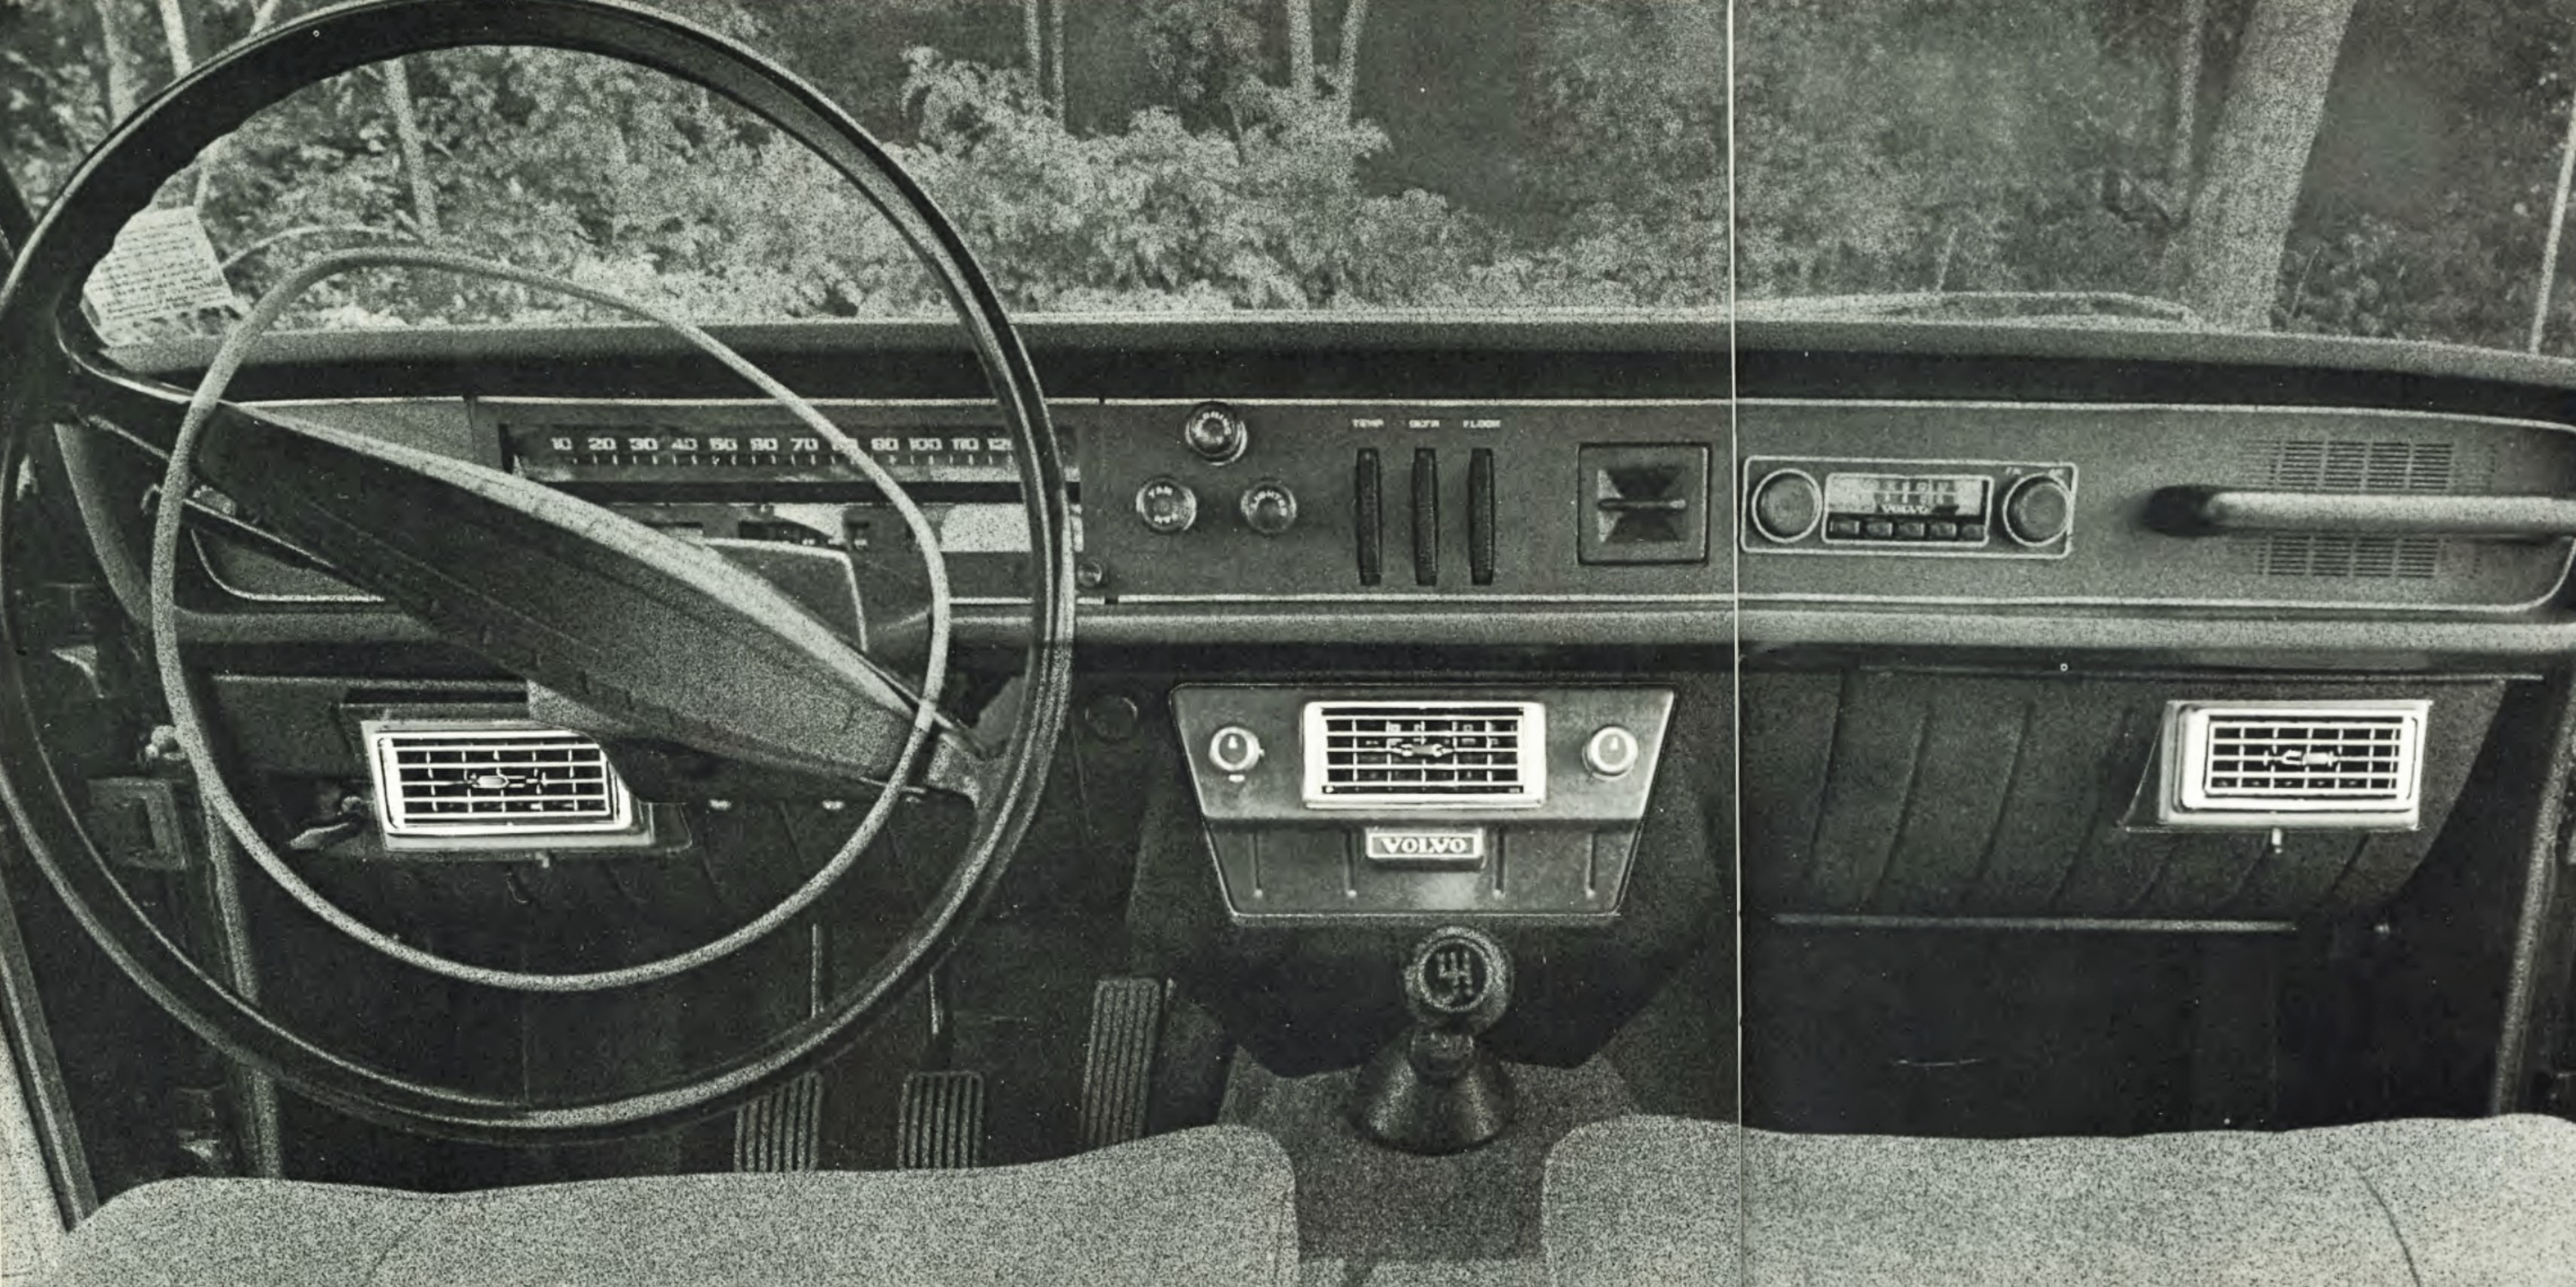

AIR CONDITIONER (above)

Scientifically designed to circulate cool air in all directions. Pre-cool switch provides for quicker cooling from 2 front louvers and 2 side units. Made especially for your Volvo 180.
Sugg. retail price $298.00

AIR CONDITIONER (left)

Fingertip temperature control brings cool air from any one of three different air louvers strategically located across the dash. Blends with panel decor.
140 Series / 164
Sugg. retail price $324.00 (140)
Sugg. retail price $354.00 (164)