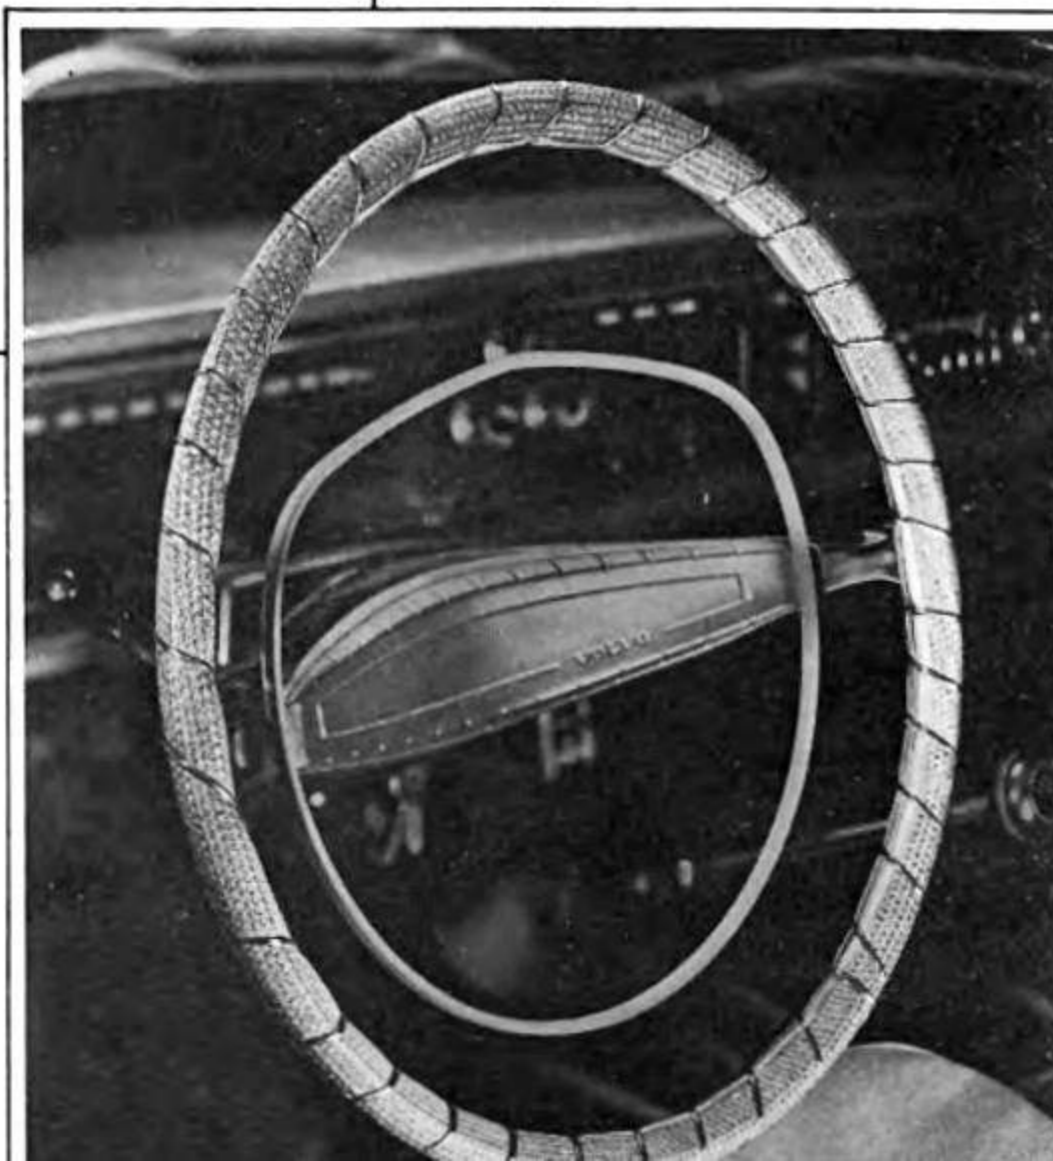

STEERING WHEEL COVER

Keep your hands warm in winter, dry in summer. Easily installed. All models.

Sugg. retail price $2.95