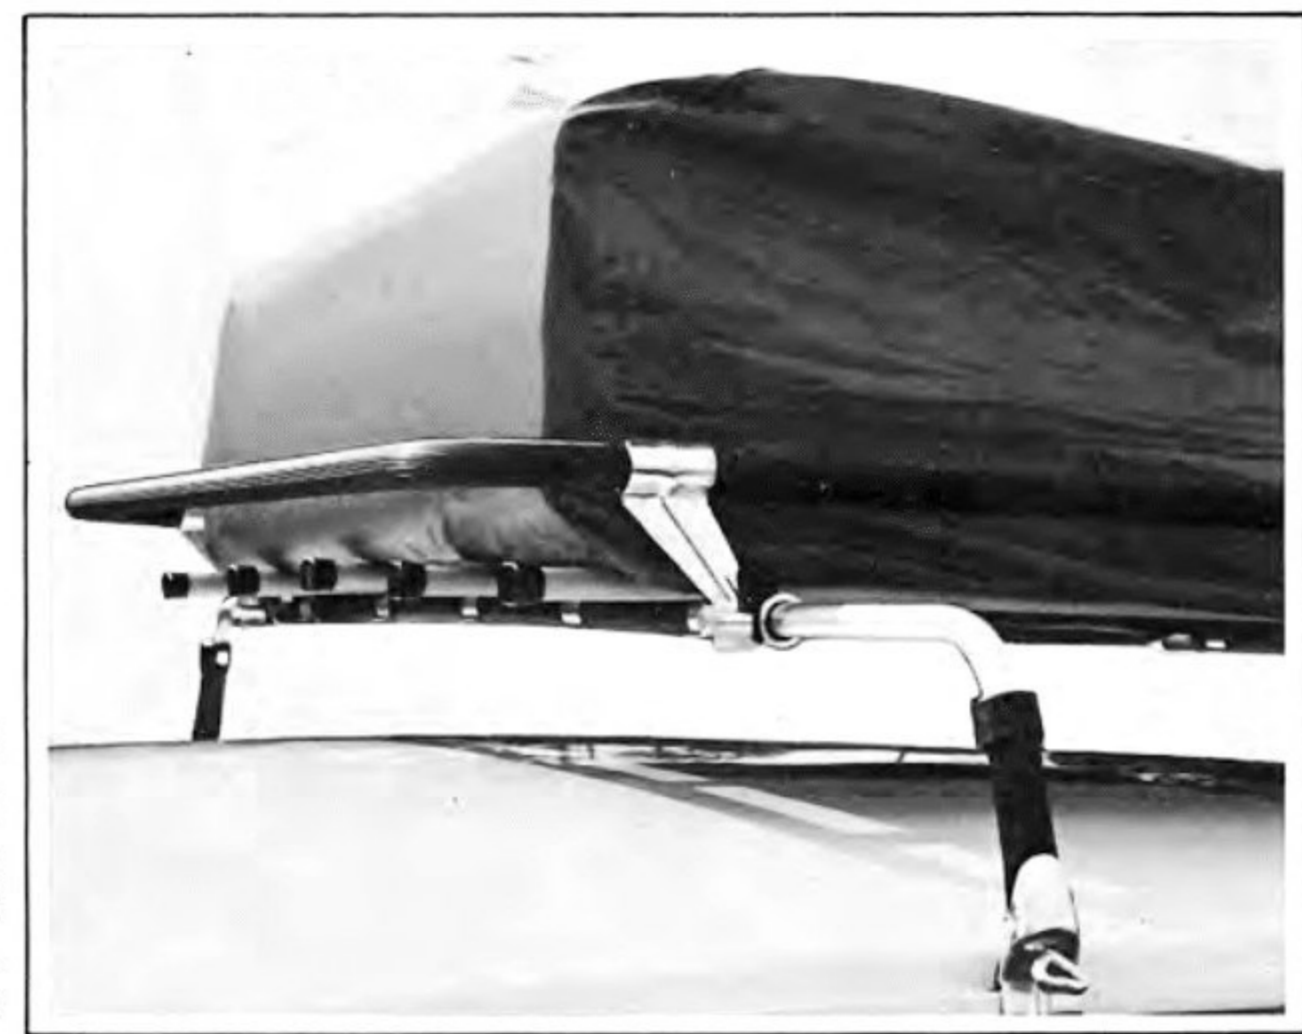

LUGGAGE CONTAINER

Weatherproofed with zippered sides. Keeps your luggage protected against the worst weather. Fits all roof racks.
Sugg. retail price $12.95