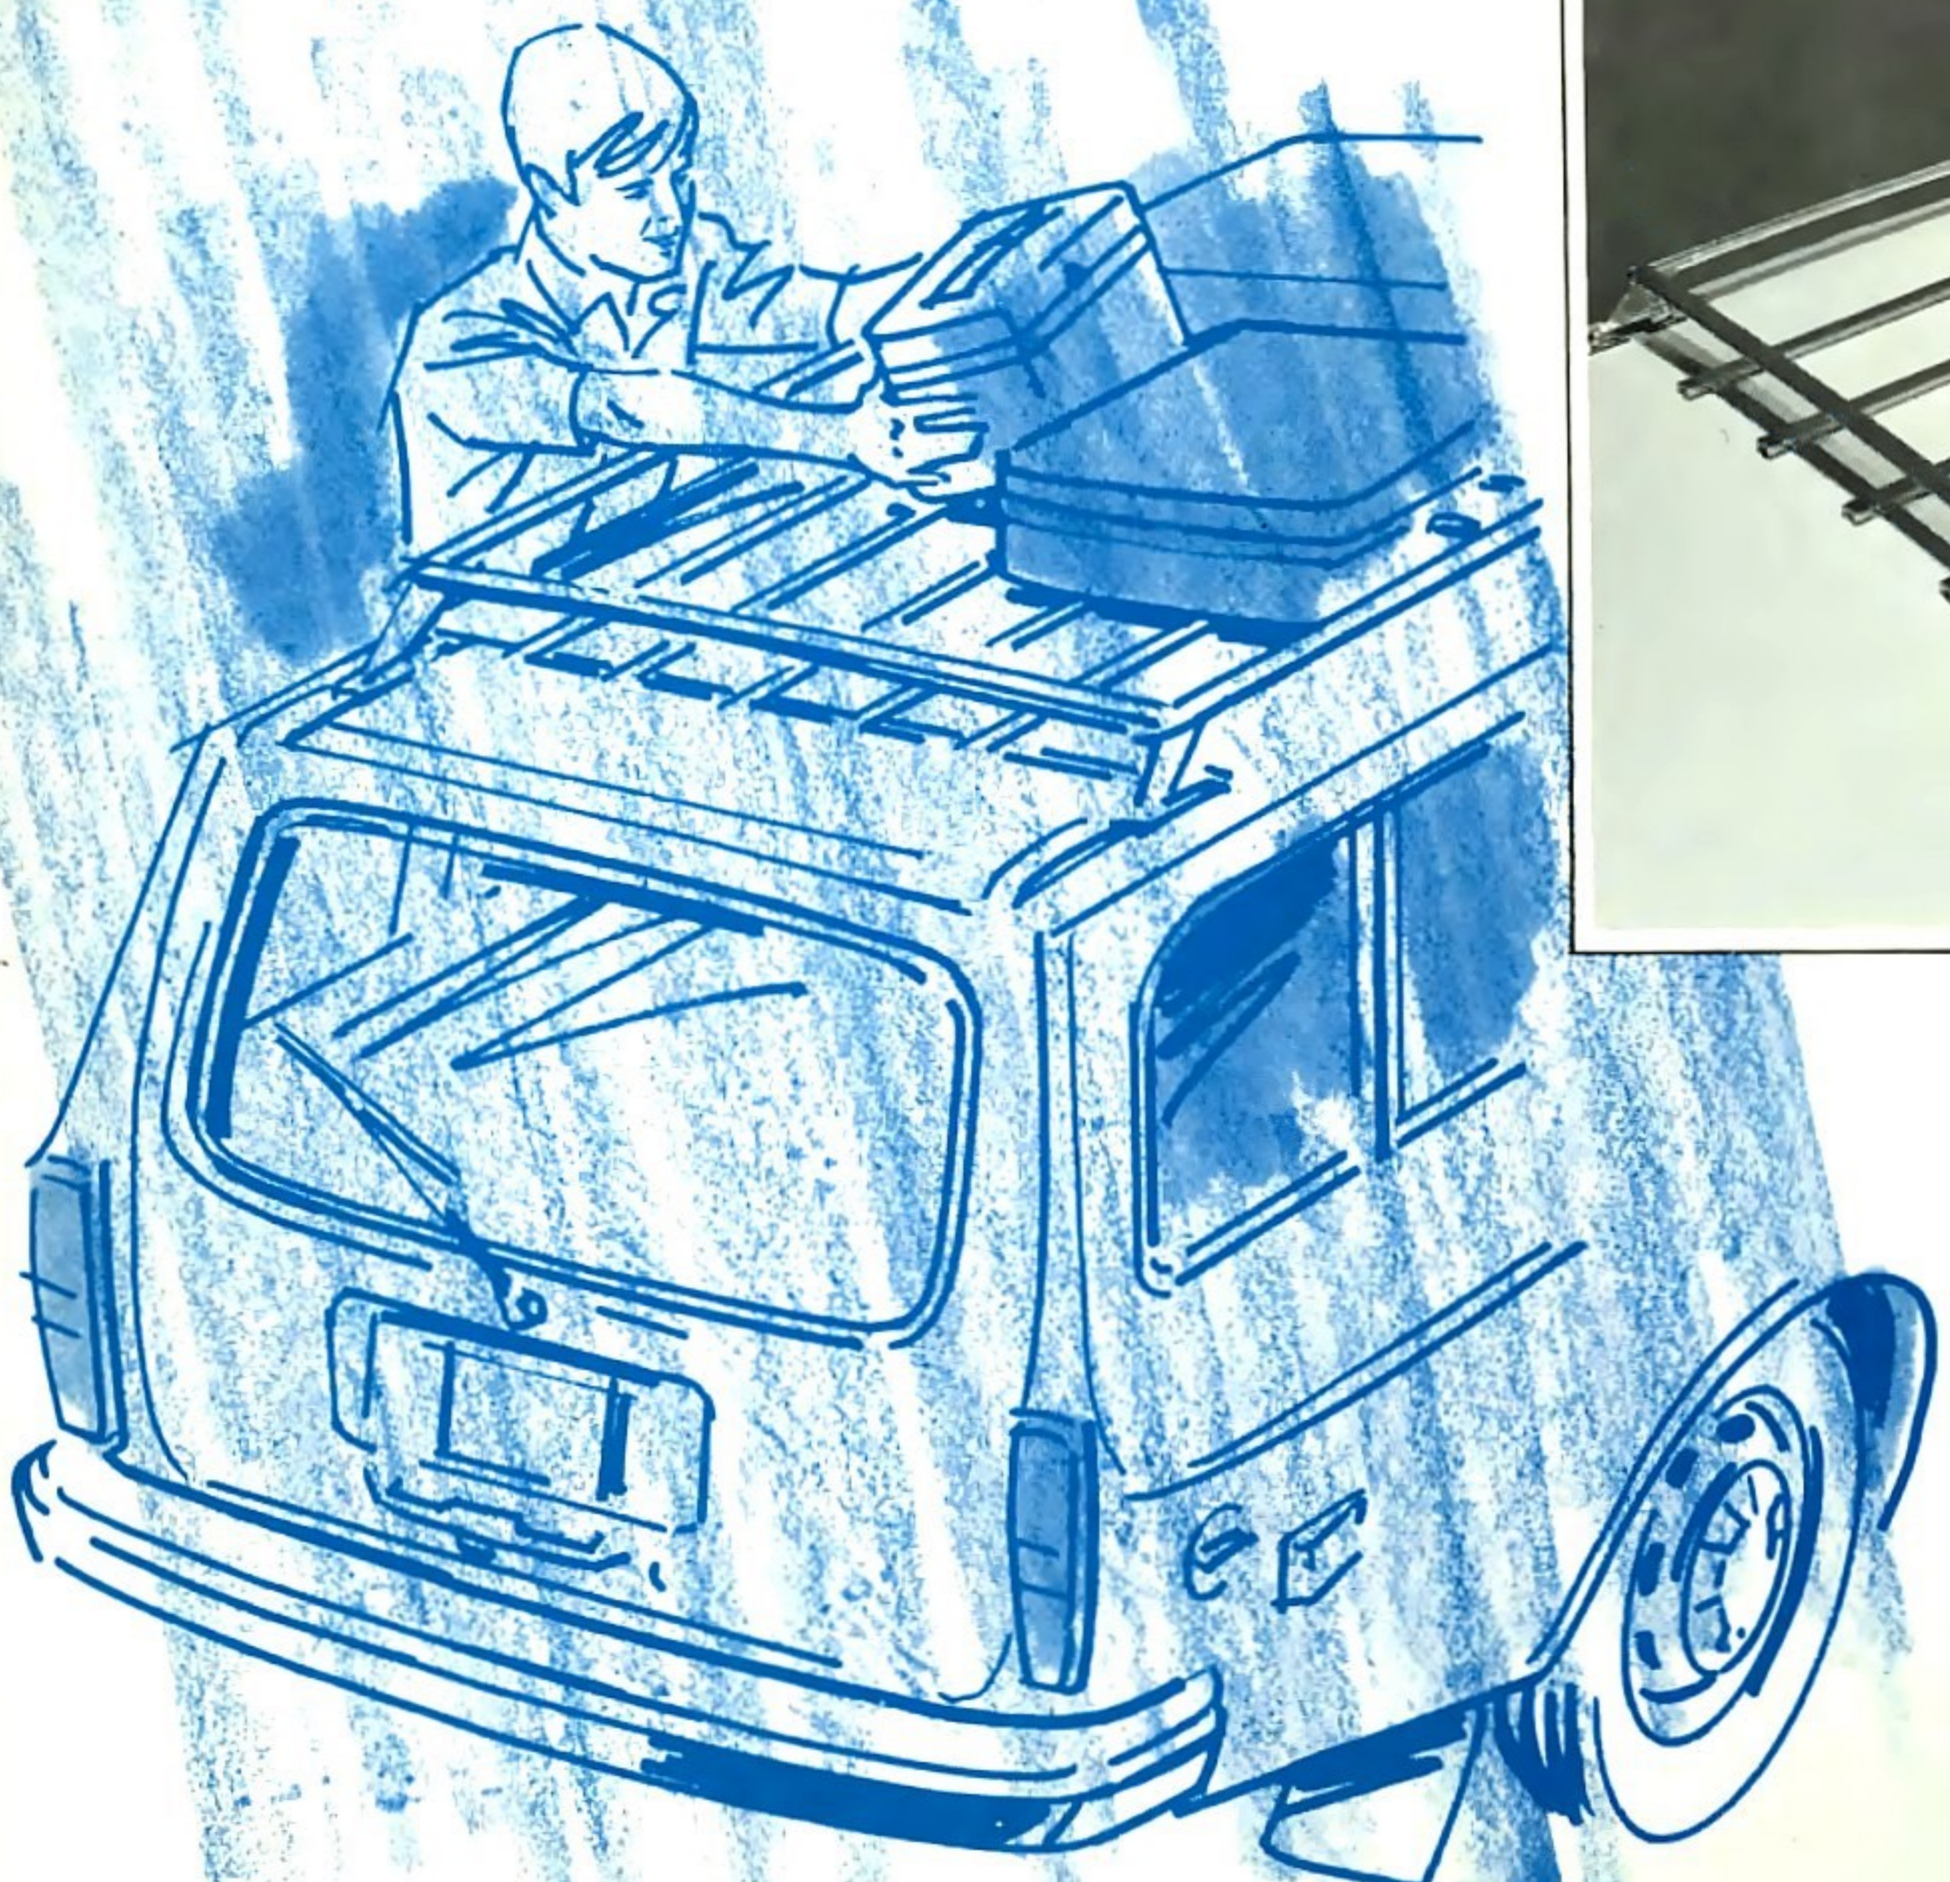

**LUGGAGE RACK,
PERMANENT**

Volvo's sturdy wagon roof rack provides increased "tote-ability" for your bulky luggage and camping gear. Stainless steel with chrome plated castings. Inside dimensions 37"W x 57½"L
145 Station Wagon.
Sugg. retail price $55.65