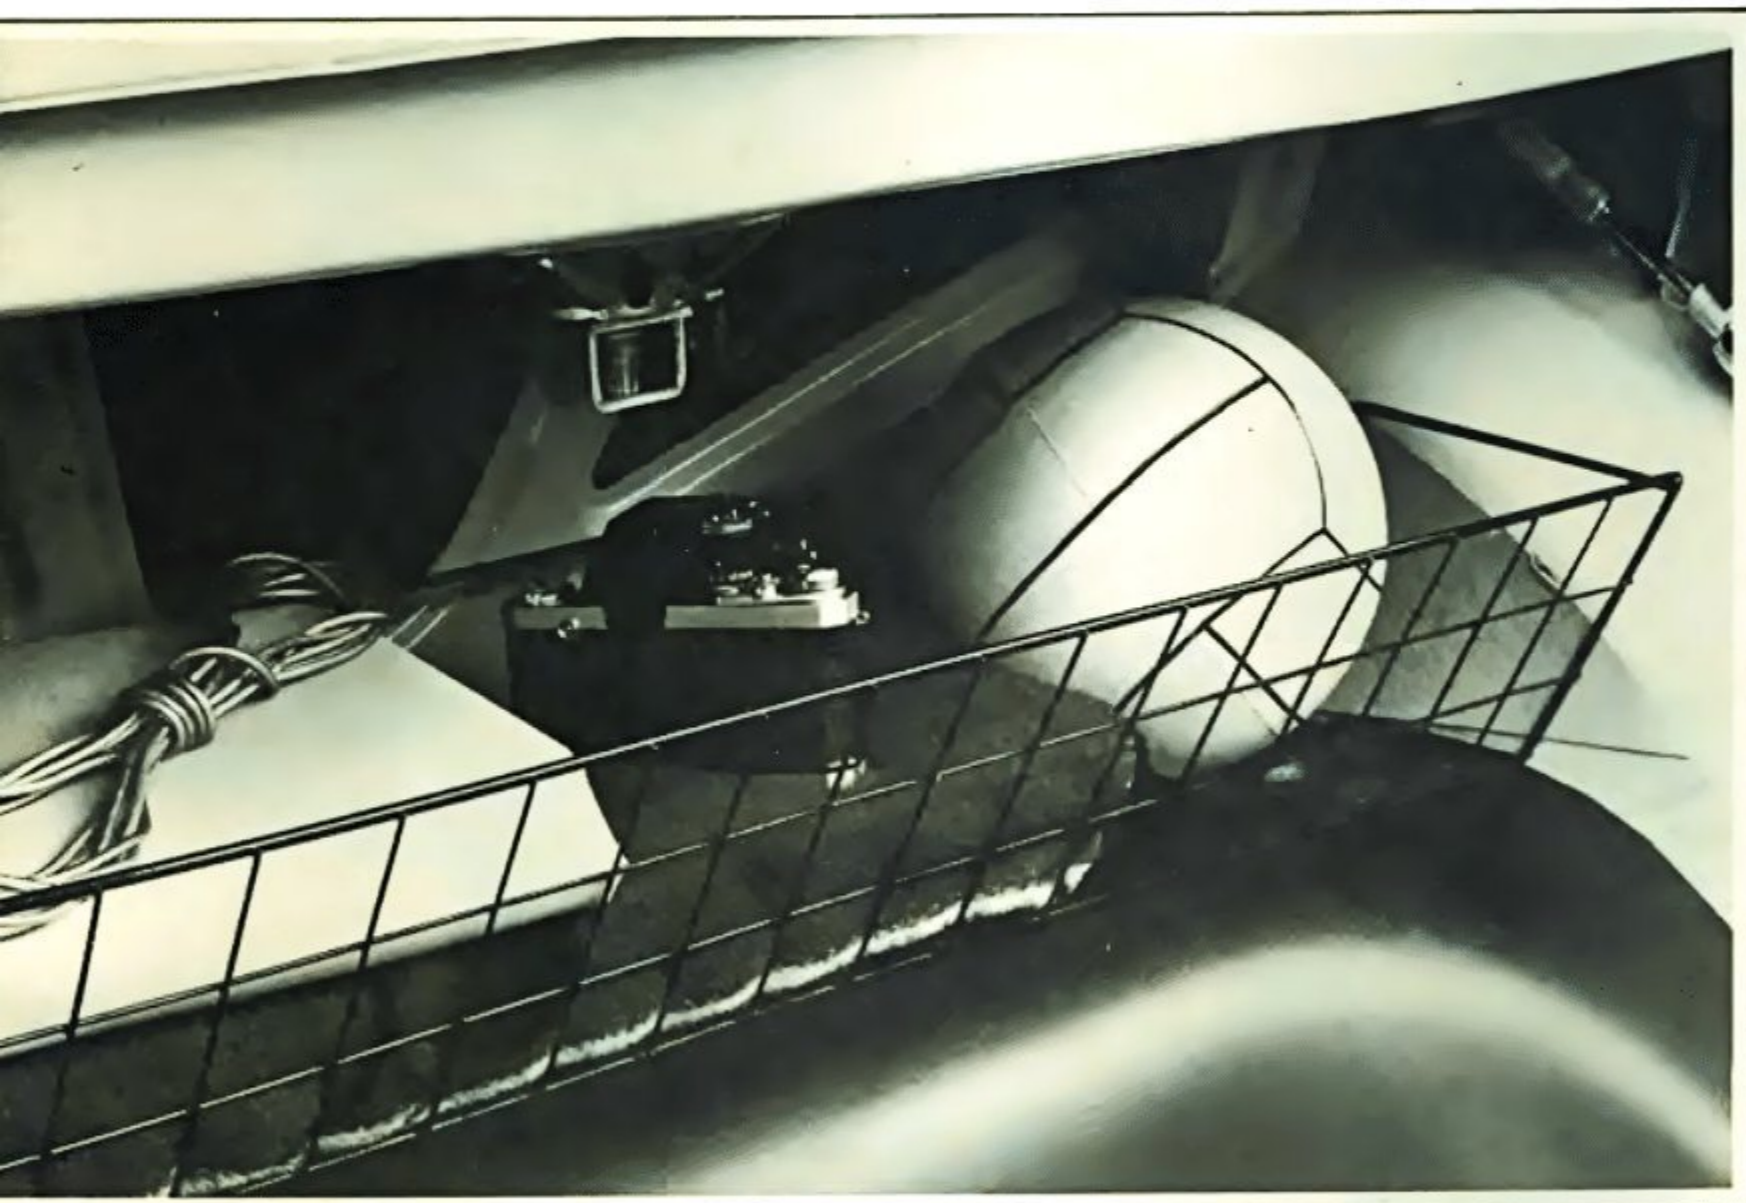

TO STASH AND CARRY THINGS

The perfect way to take along "your own thing". Maps, matches, coins, sun glasses, tissues—whatever you need, whenever you need it. These Volvo organizers help keep all your important and unimportant things available to you, while keeping the inside of your Volvo looking neat.

LUGGAGE COMPARTMENT BASKET

142/144/164
Sugg. retail price $7.50