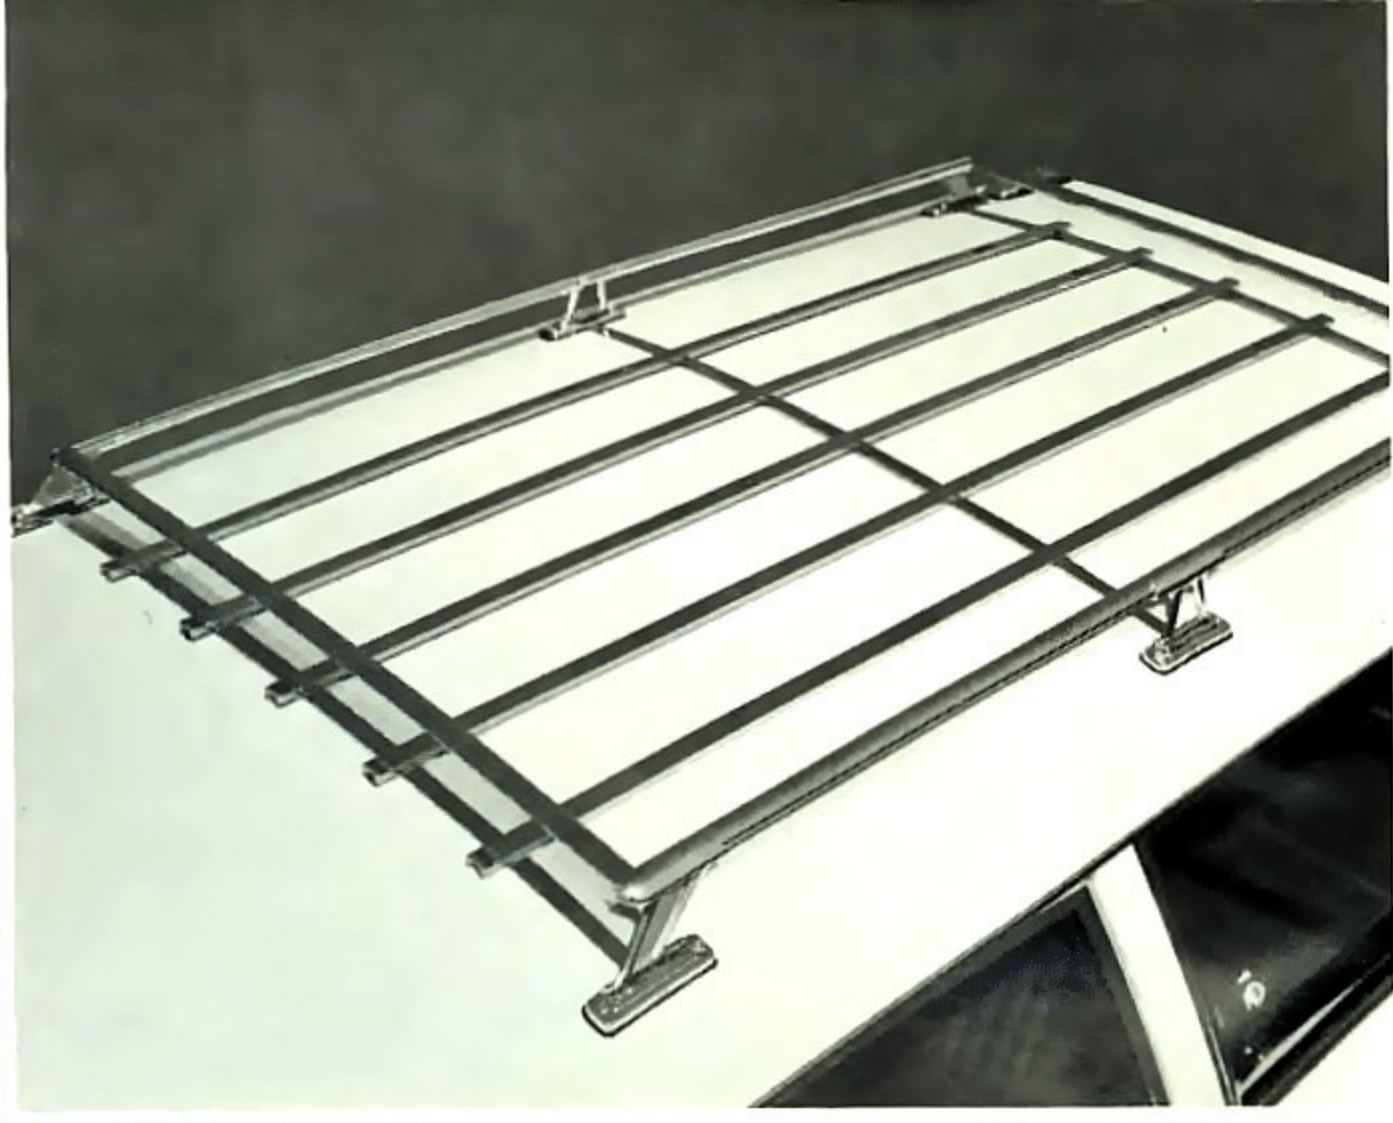

**LUGGAGE RACK,
PERMANENT**

Volvo's sturdy wagon roof rack provides increased "tote-ability" for your bulky luggage and camping gear. Stainless steel with chrome plated castings. Inside dimensions 37"W x 57½"L
145 Station Wagon.
Sugg. retail price $55.65