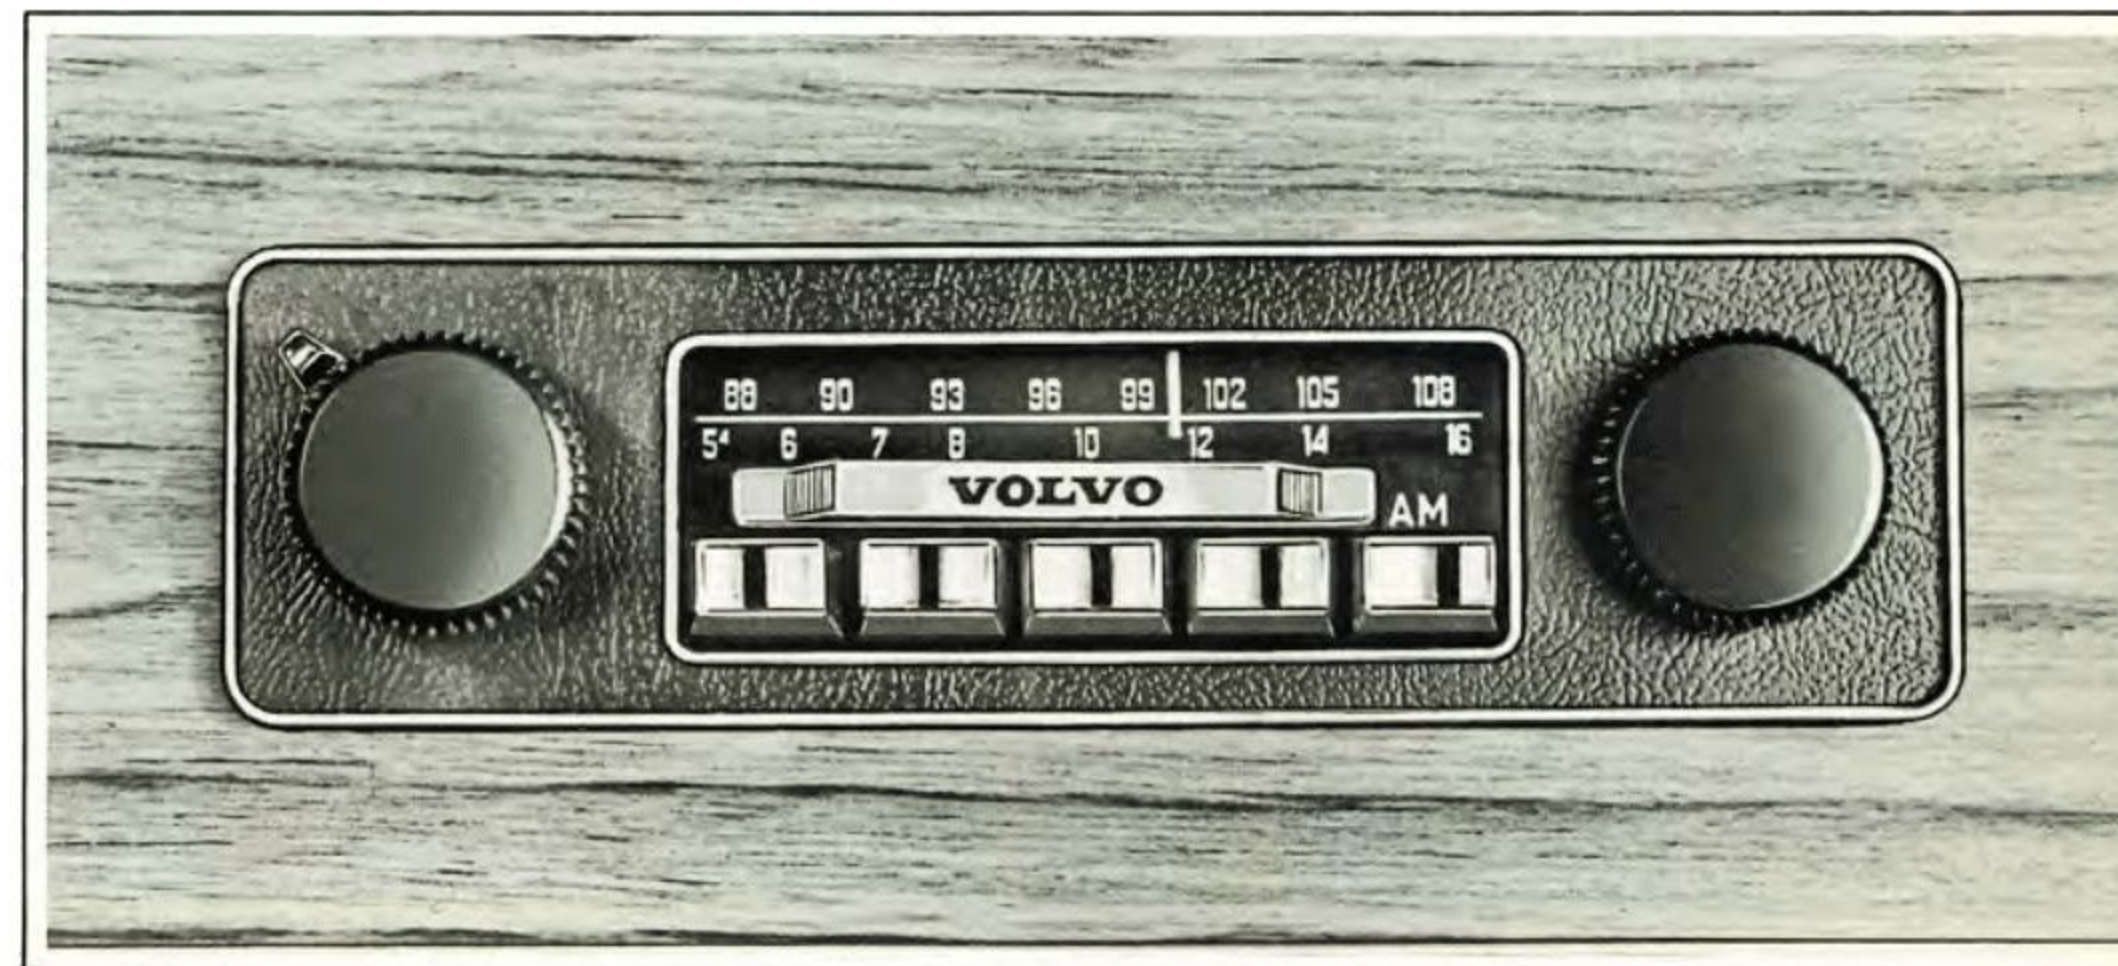

For all those who are not FM buffs, Volvo offers a separate AM radio. All models.

140 Series/164 (2 speakers)

Sugg. retail price \$70.85

180 (one speaker)

Sugg. retail price \$70.85

RECLINING SEAT FITTING

A great way for making your Volvo trips—especially the longer rides—luxuriously comfortable. No more back fatigue. 180
Sugg. retail price \$53.95