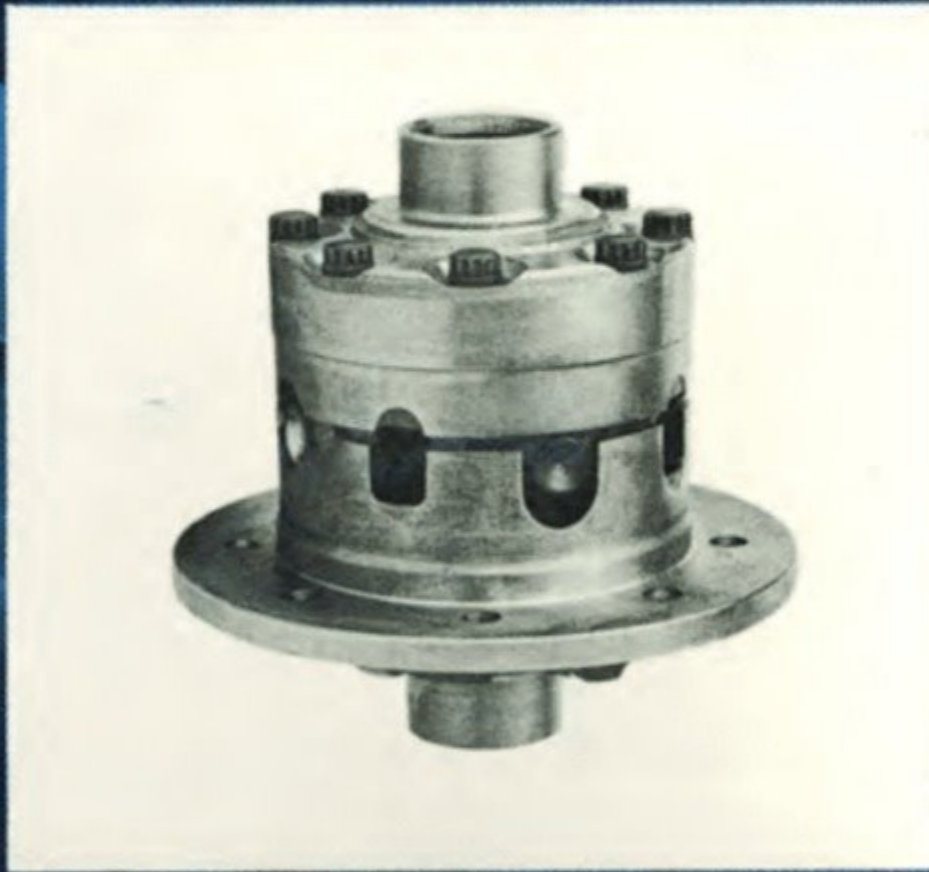

LIMITED SLIP DIFFERENTIAL
Improves traction in sand, mud and snow. Reduces the danger of skidding in turns. All models.
Sugg. retail price from $85.00 to $95.00