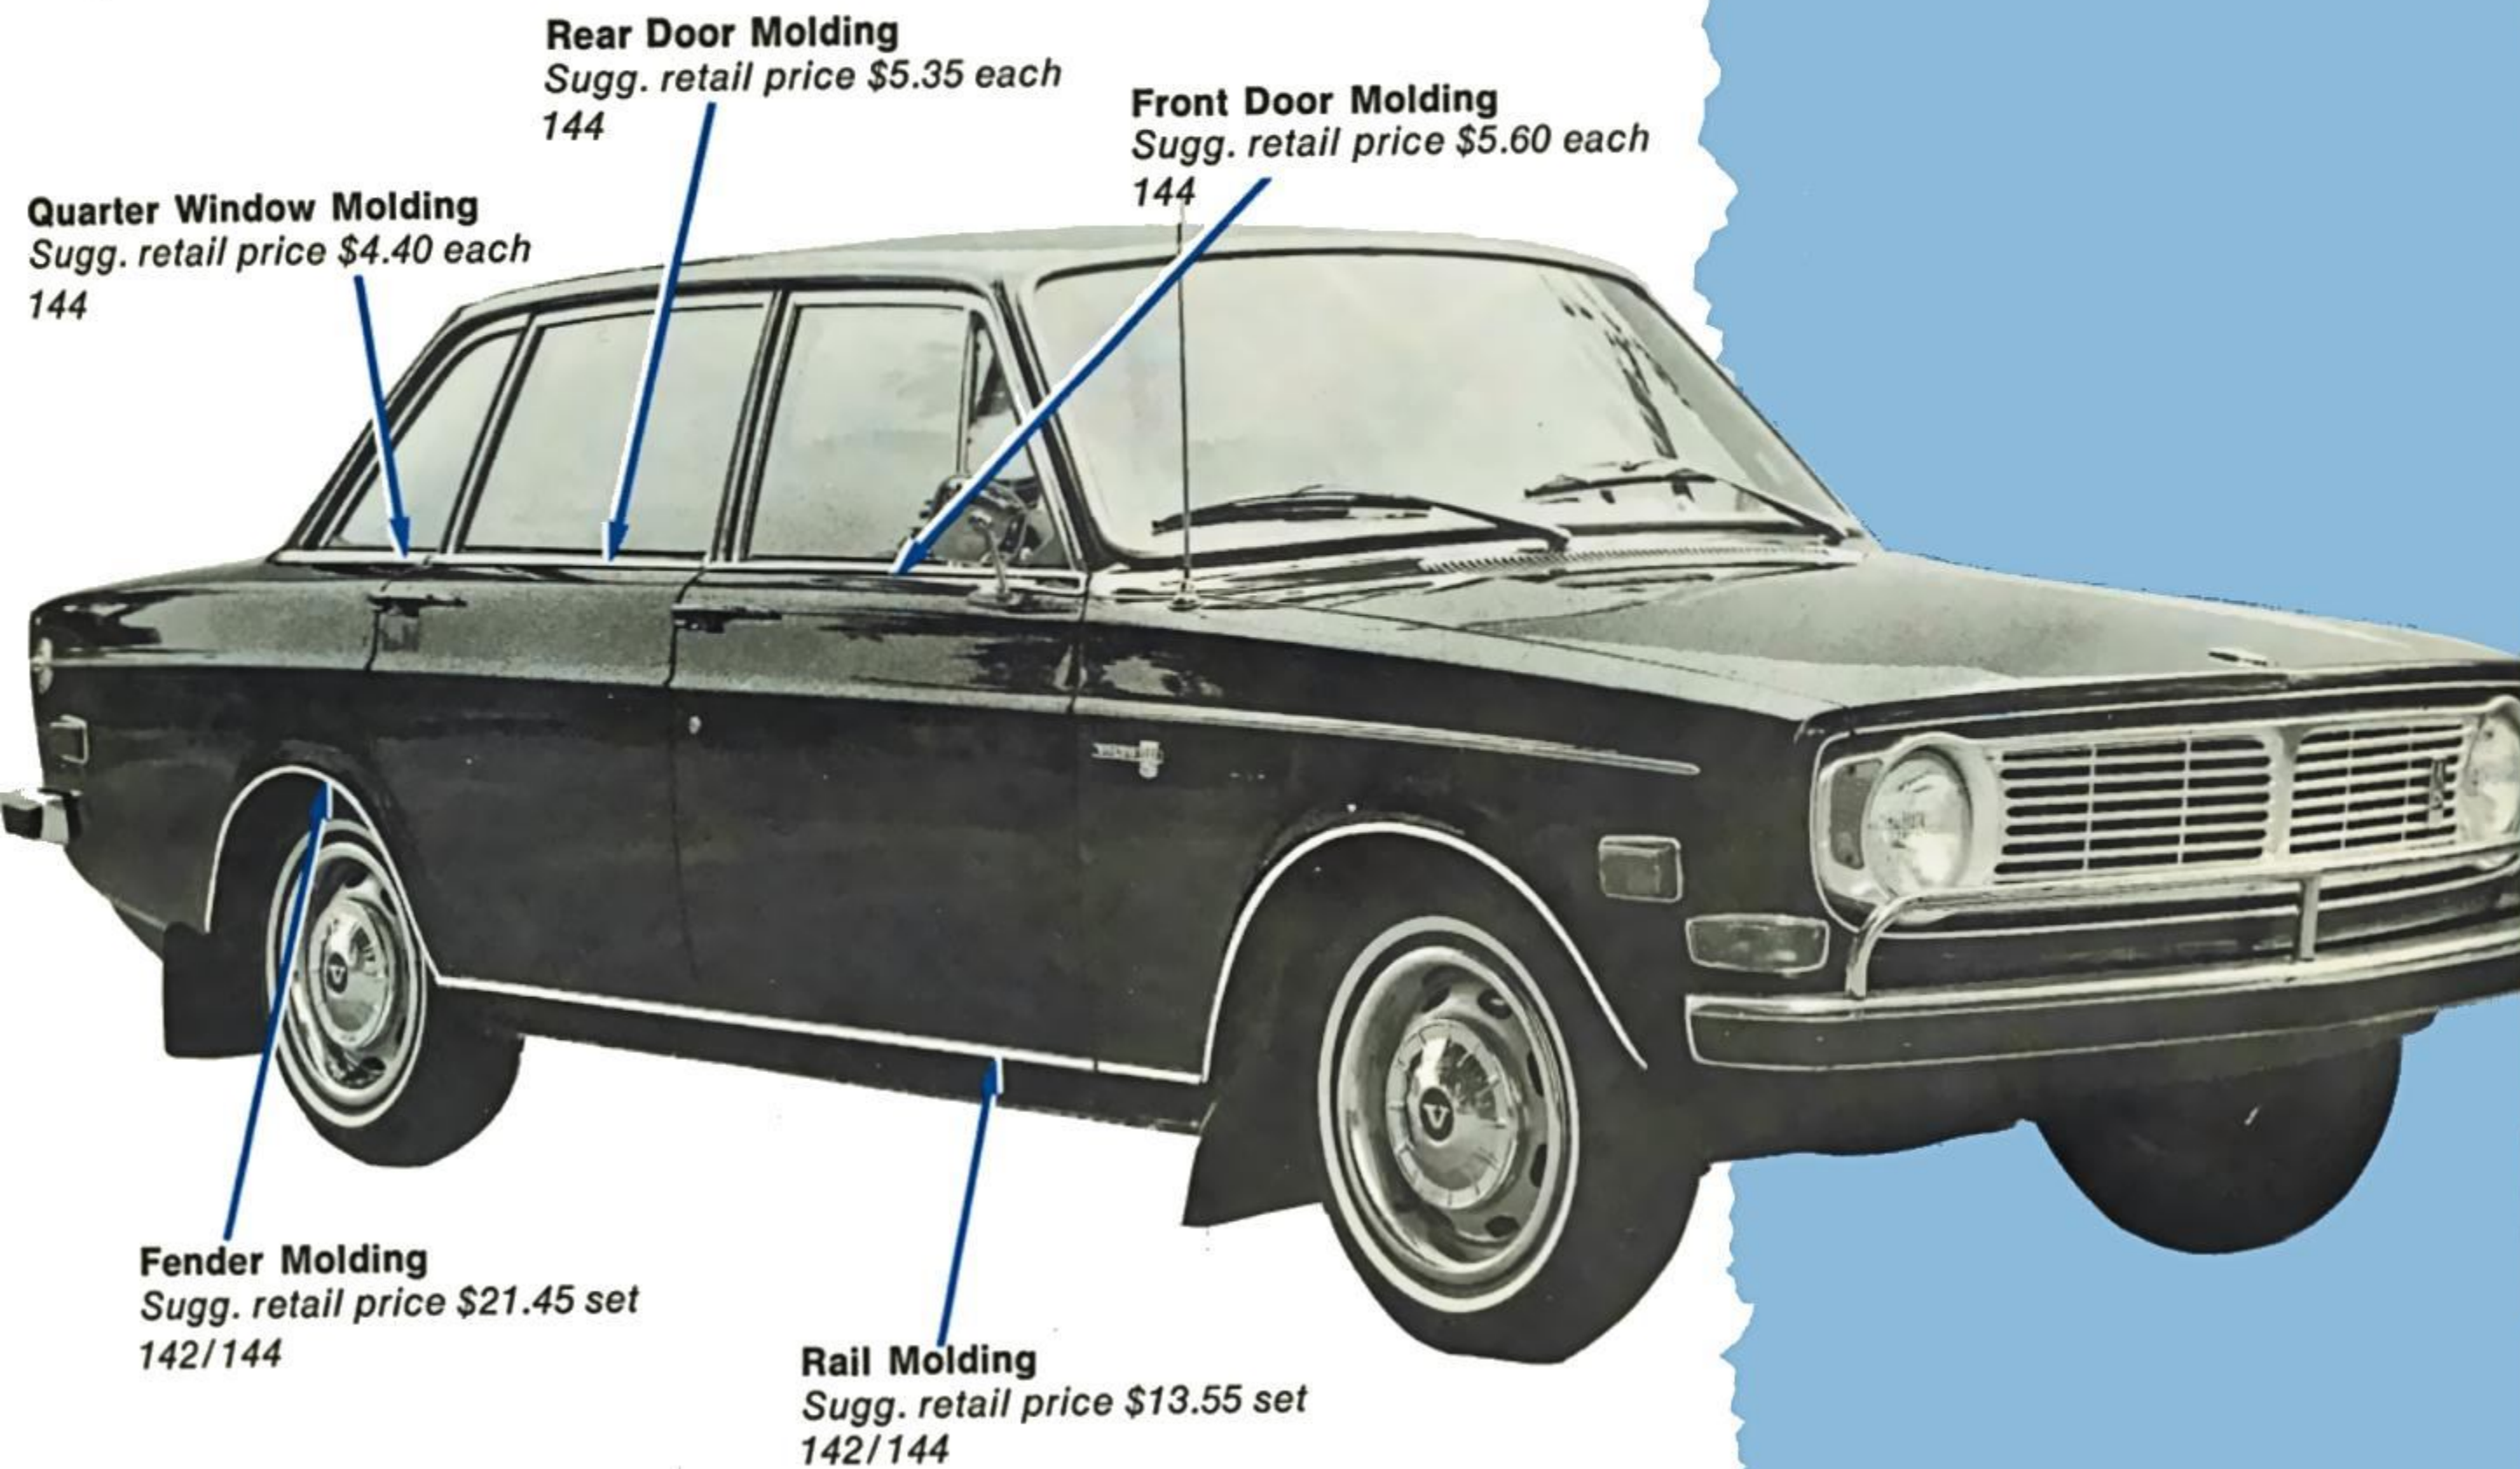

TRIM MOLDING

Use decorative trim to add distinctive touches of your own. Your Volvo will look more luxurious and be better protected. No need to buy a complete package. Get only the exact trim you want.

Rear Door Molding
Sugg. retail price $5.35 each
144

Front Door Molding
Sugg. retail price $5.60 each
144

Quarter Window Molding
Sugg. retail price $4.40 each
144

Fender Molding
Sugg. retail price $21.45 set
142/144

Rail Molding
Sugg. retail price $13.55 set
142/144

"B" Pillar Molding 142 only (not illustrated)
Sugg. retail price $3.75 pair