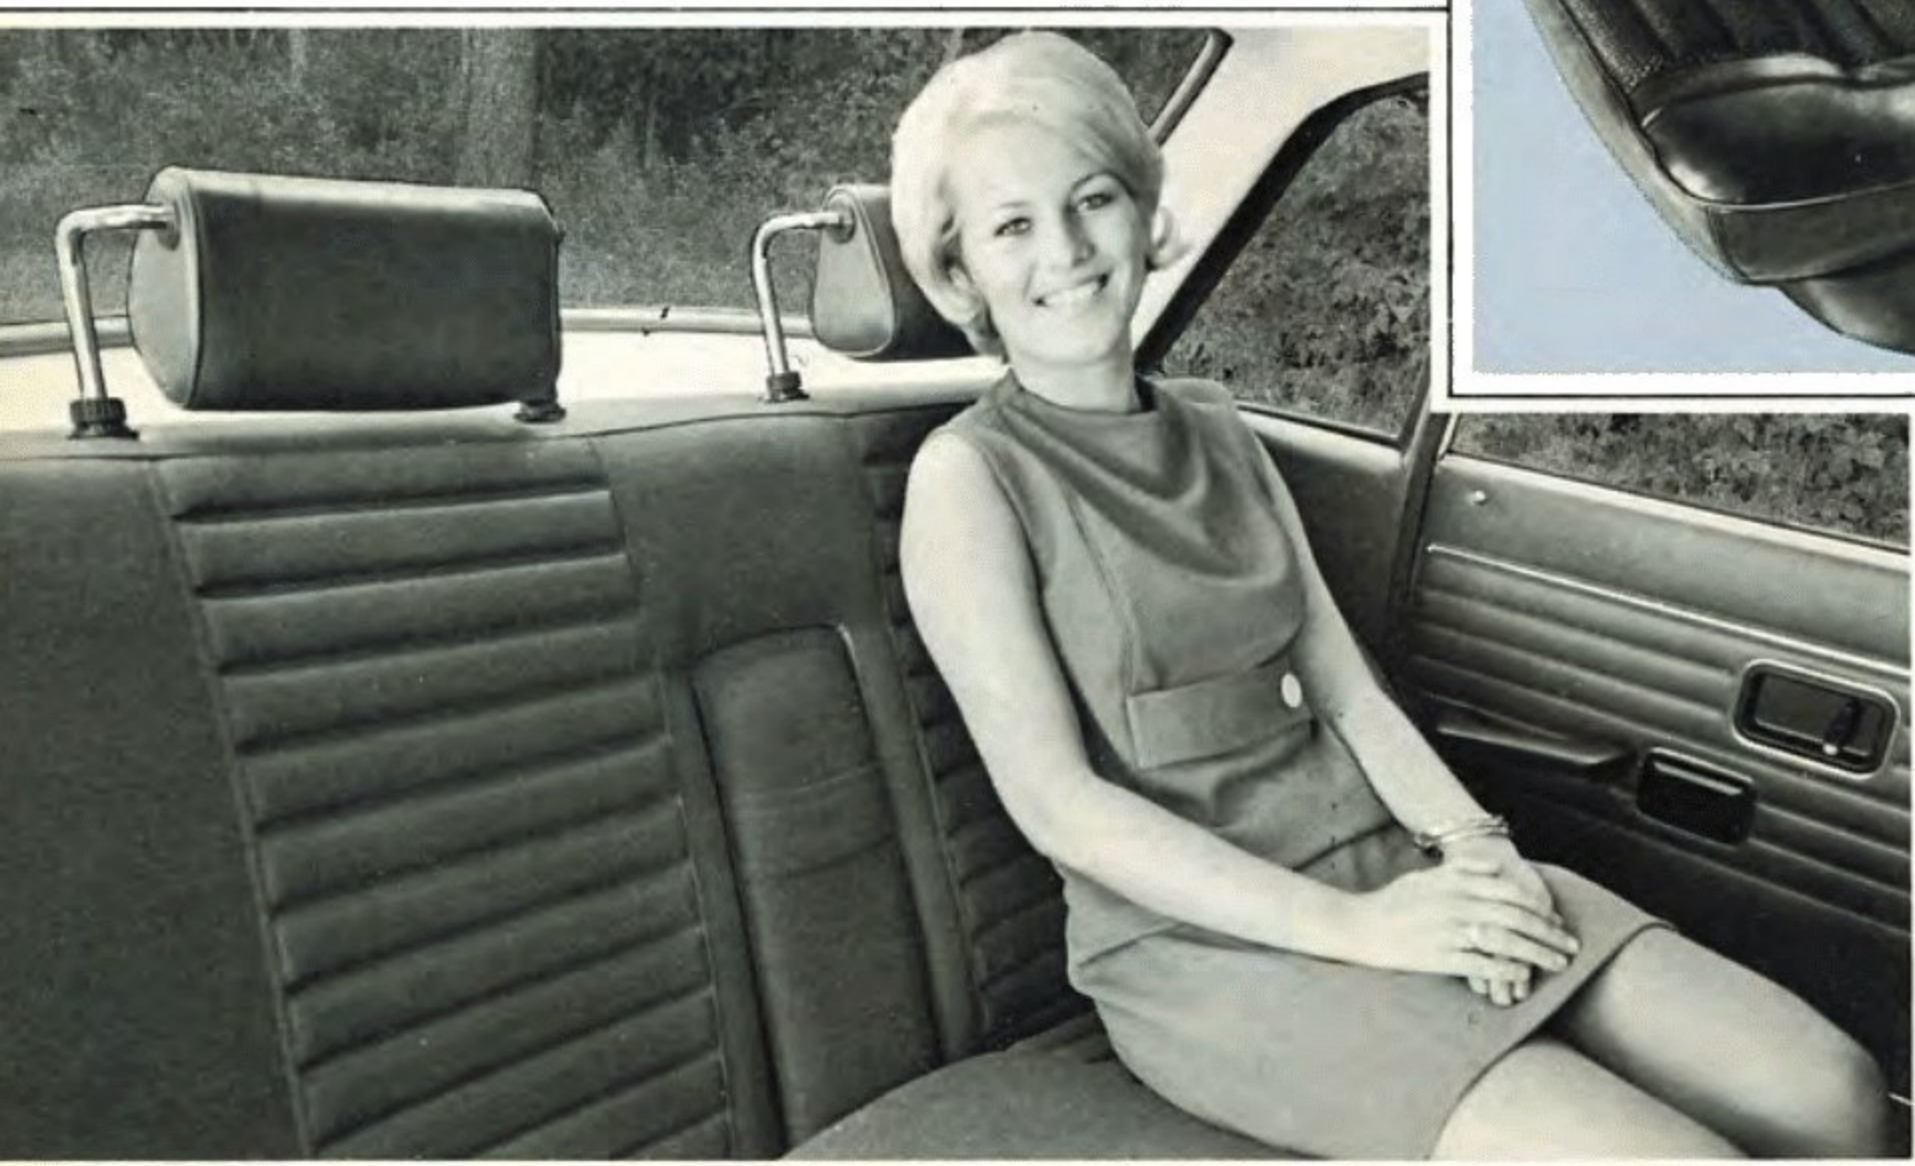

HEADREST

An ideal addition to your reclining seat, this headrest provides added comfort and safety. All 180 models from 1965 onward.
Sugg. retail price \$19.95

REAR HEADREST

Be a good host and give your rear seat passengers a break with this most comfortable headrest. 142/144/164
Sugg. retail price \$19.95