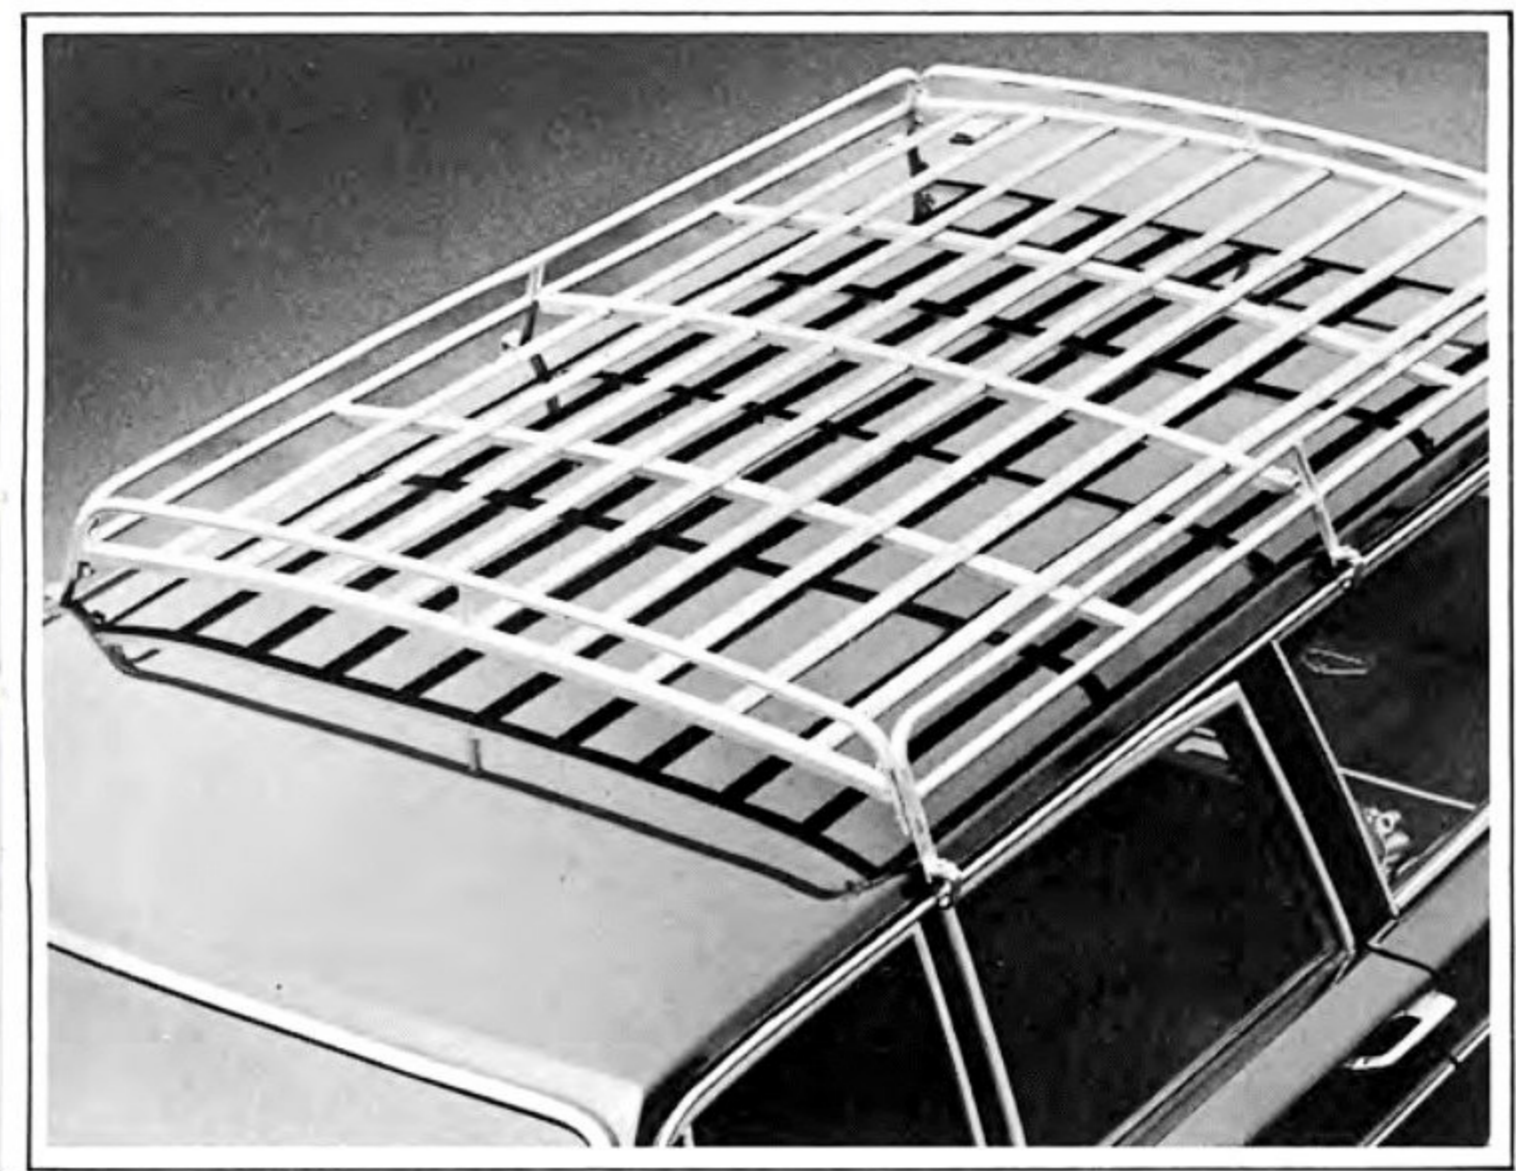

where to stash
where to carry
inside, outside
your Volvo

**LUGGAGE RACK,
PERMANENT**

Volvo's sturdy wagon roof rack provides increased "tote-ability" for your bulky luggage and camping gear. Stainless steel with chrome plated castings. Inside dimensions 37"W x 57½"L
145 Station Wagon.
Sugg. retail price \$55.65