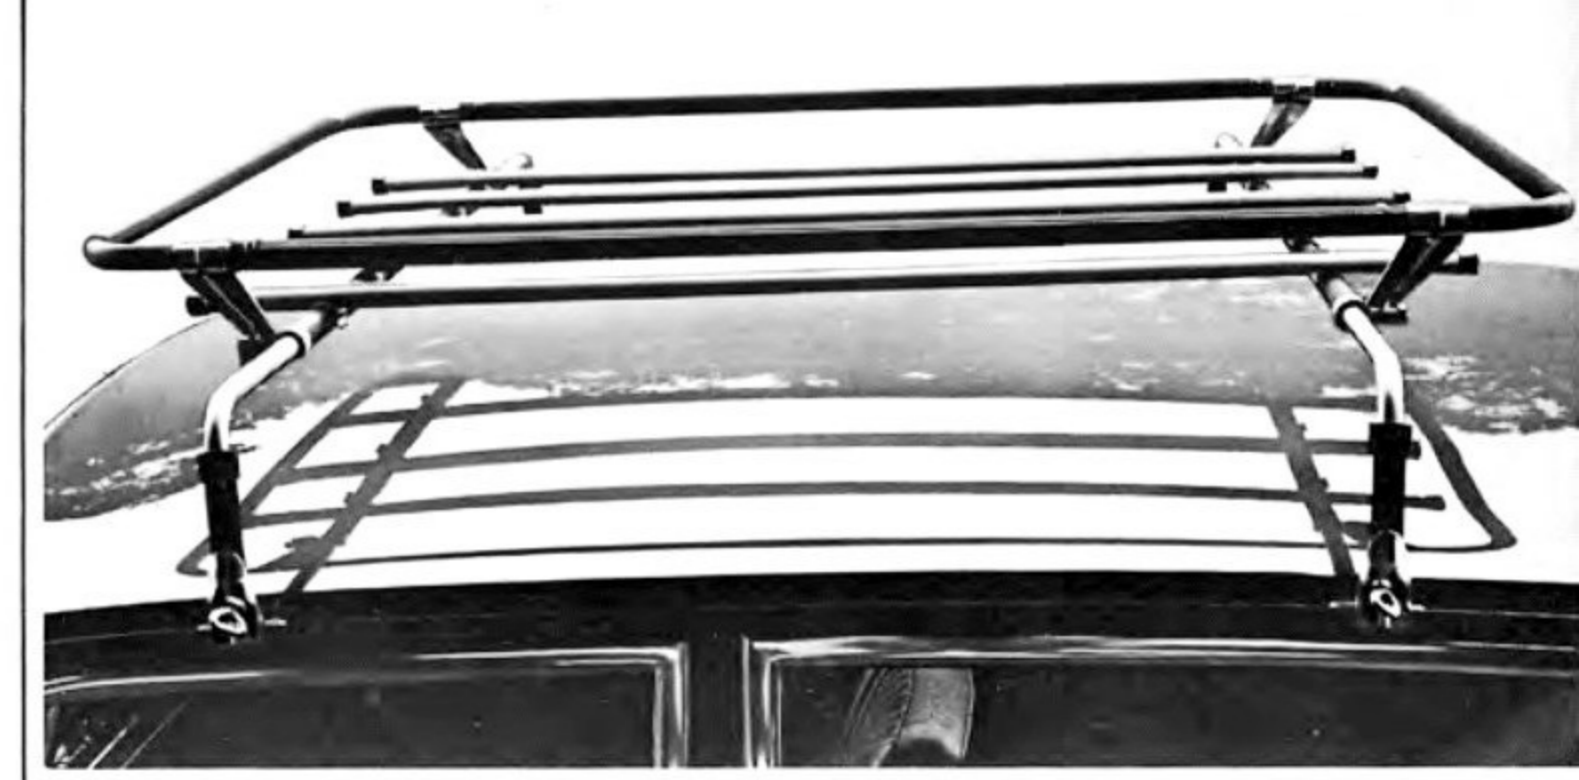

COMBINATION LUGGAGE AND SKI RACK

This all-purpose rack makes the going great—to seaside or mountain resort. Plastic coated steel tubing. Loading area 42" x 38". Three easy adjustable settings for height. All sedans.
Sugg. retail price $25.45
Roof rack only. Sugg. retail price $19.95