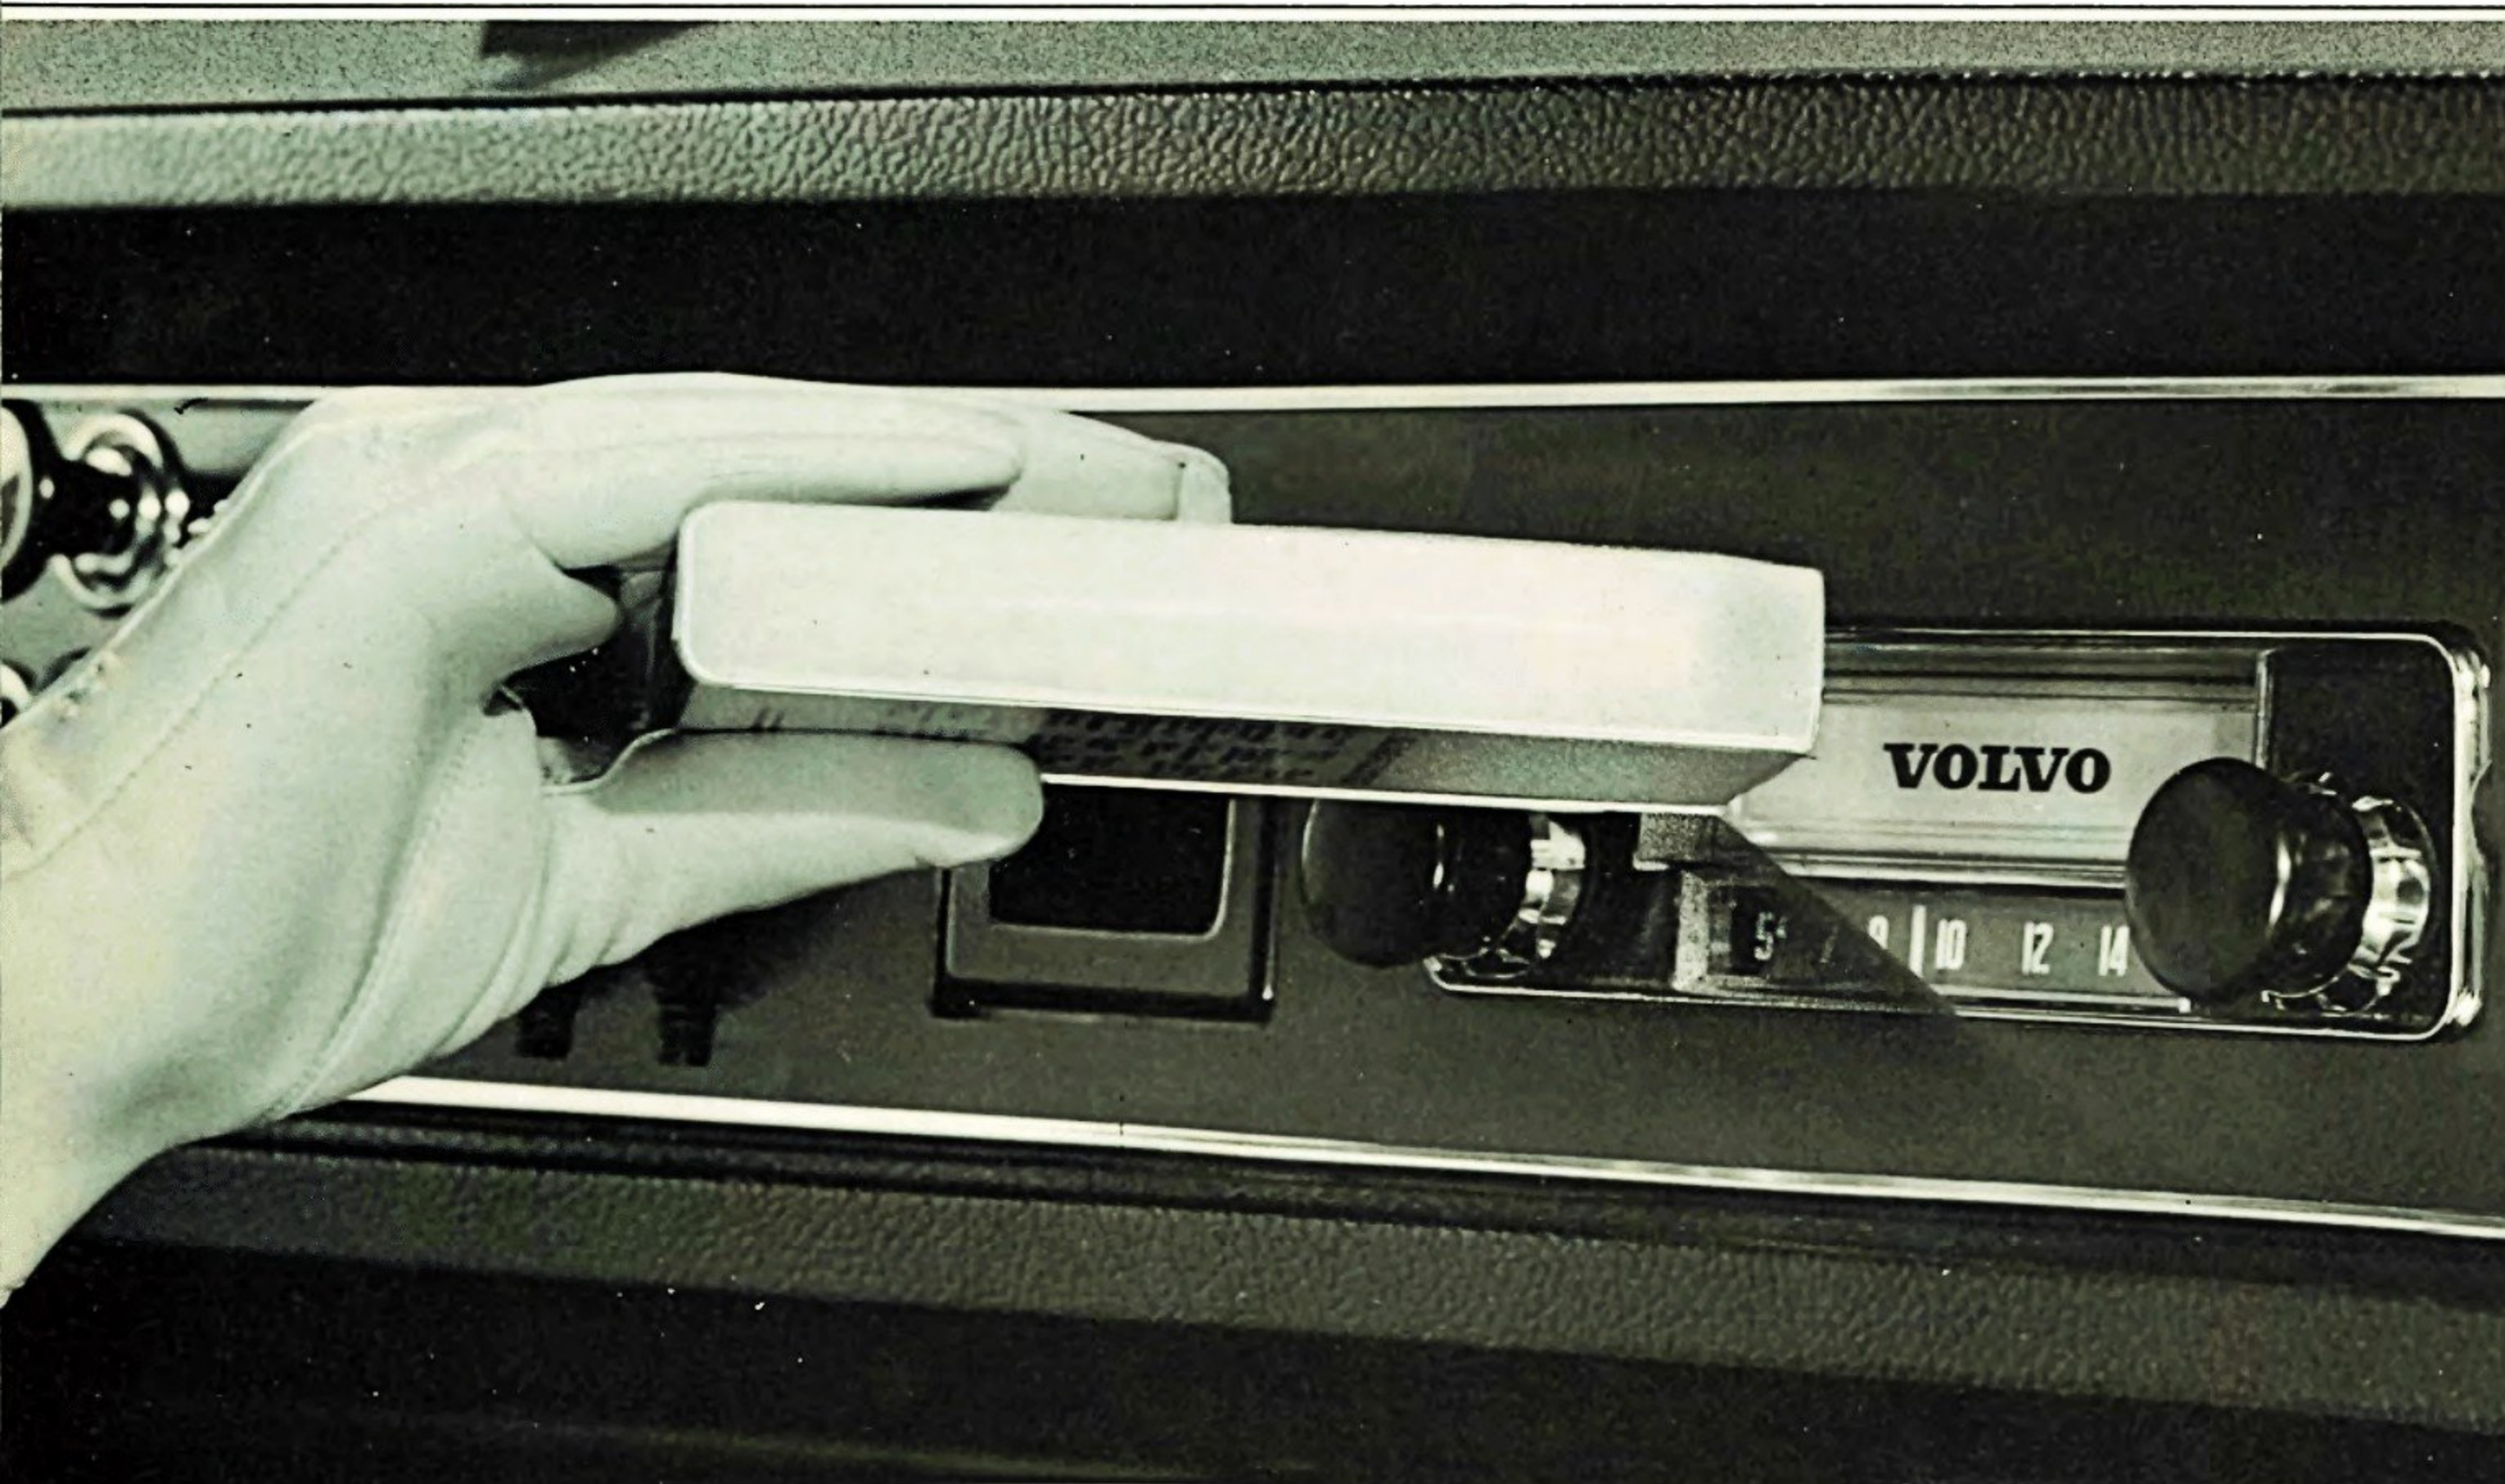

AM RADIO/STEREO TAPE PLAYER

Listen to your favorite radio-broadcasts—then switch to the stereo tape cartridge of your choice. Unsurpassed tonal quality. 140 Series/164
Sugg. retail price $147.50/Antenna Kit $2.45