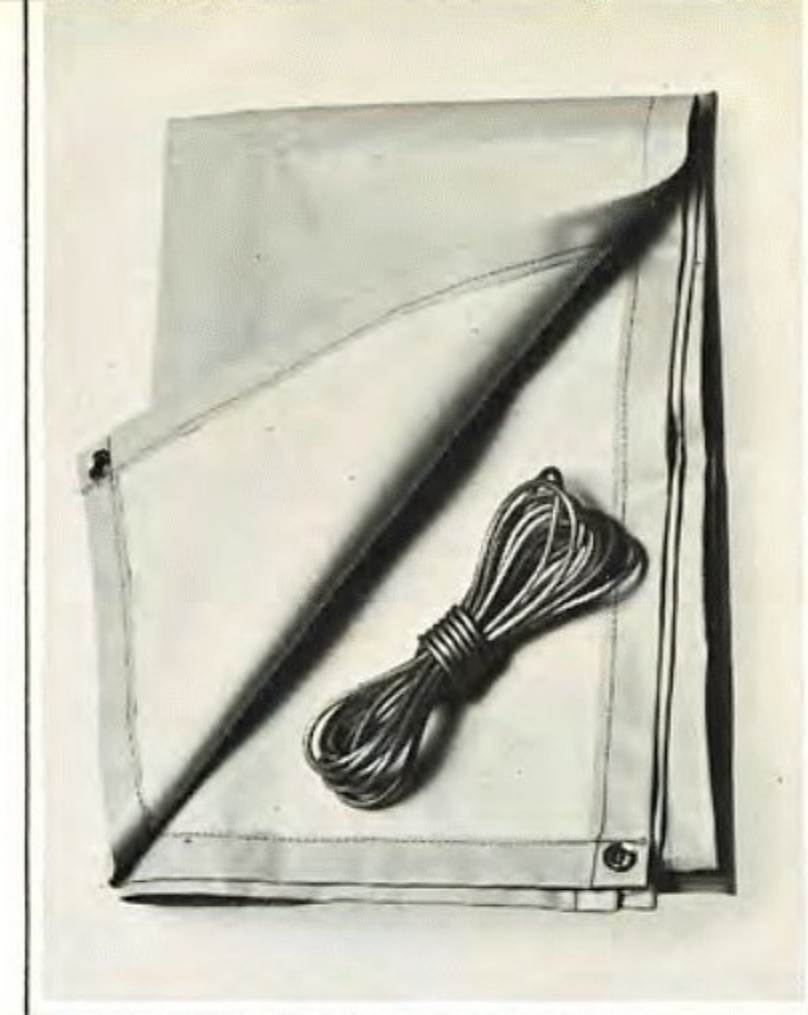

SKI RACK, LOCKABLE

Protect your skis against ski-snatchers. New, lockable rack holds 4 pair of skis safely. All models. Sugg. retail price $32.95

LUGGAGE RACK FOR THE 180

Mounts easily on the trunk lid. Chromed, electric-welded steel tubing. Load area 31" x 16". Sugg. retail price $29.95

RETAINER

May be used on all Volvo racks. Made of fabric-covered tubing to hold luggage of varying dimensions. All racks. Sugg. retail price $2.98

SKI RACK

Ideal for skier or surfer, Volvo's ski rack adds "let's go" convenience to ski and sea sports. All models. Sugg. retail price $7.95

ROOF RACK COVER

Ideal protection for whatever you carry on your Volvo roof rack. Fits all racks. Sugg. retail price $6.90