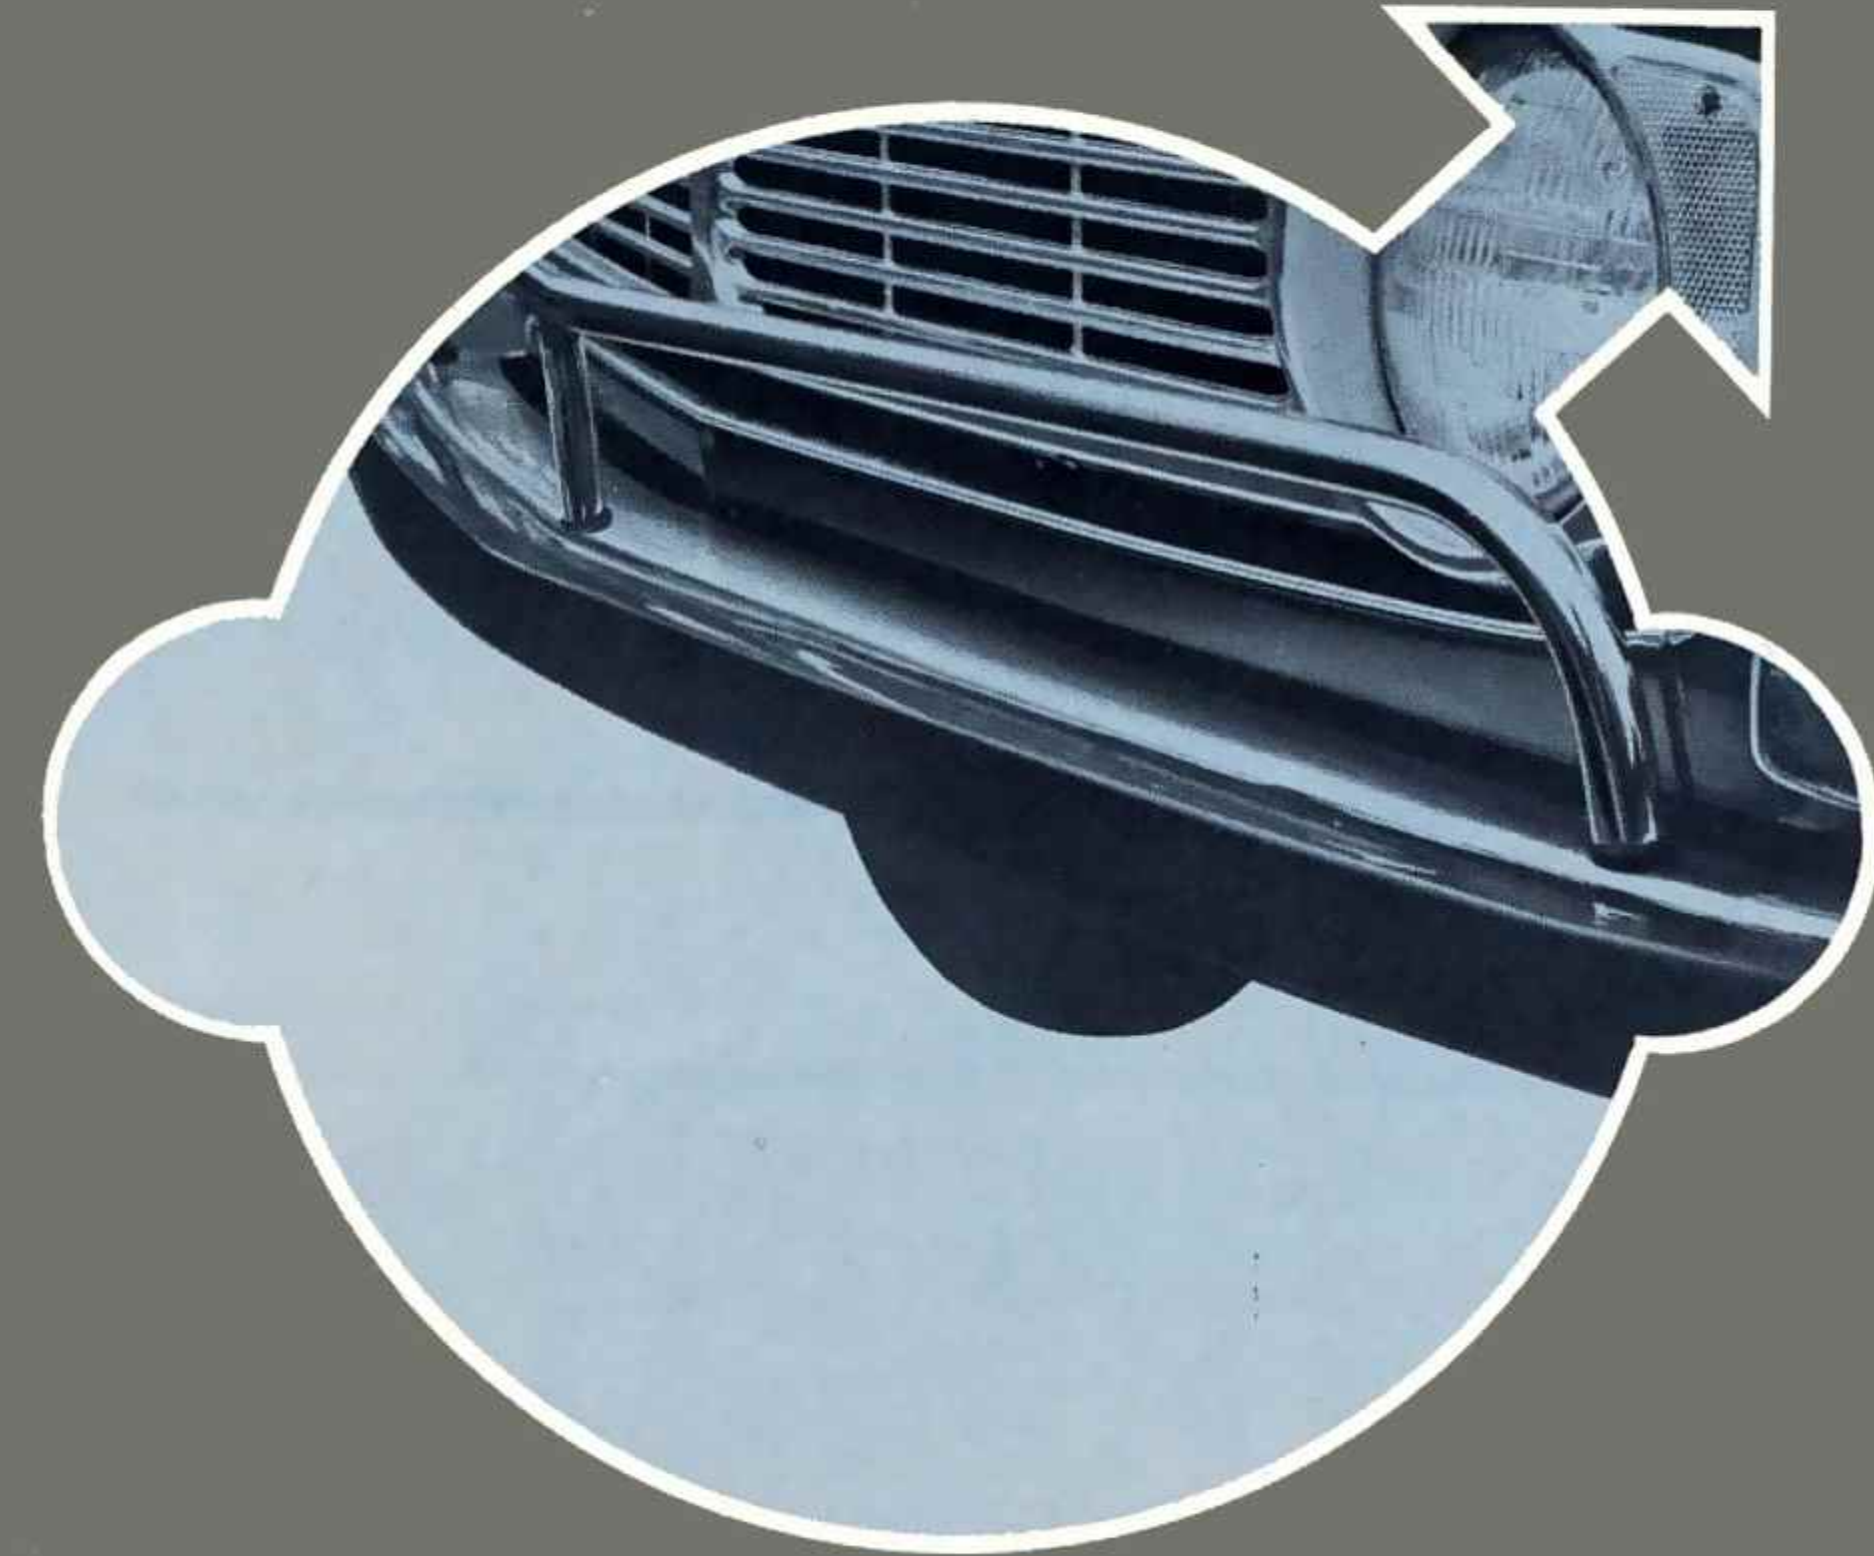

exterior accessories
that make your Volvo
look better, longer