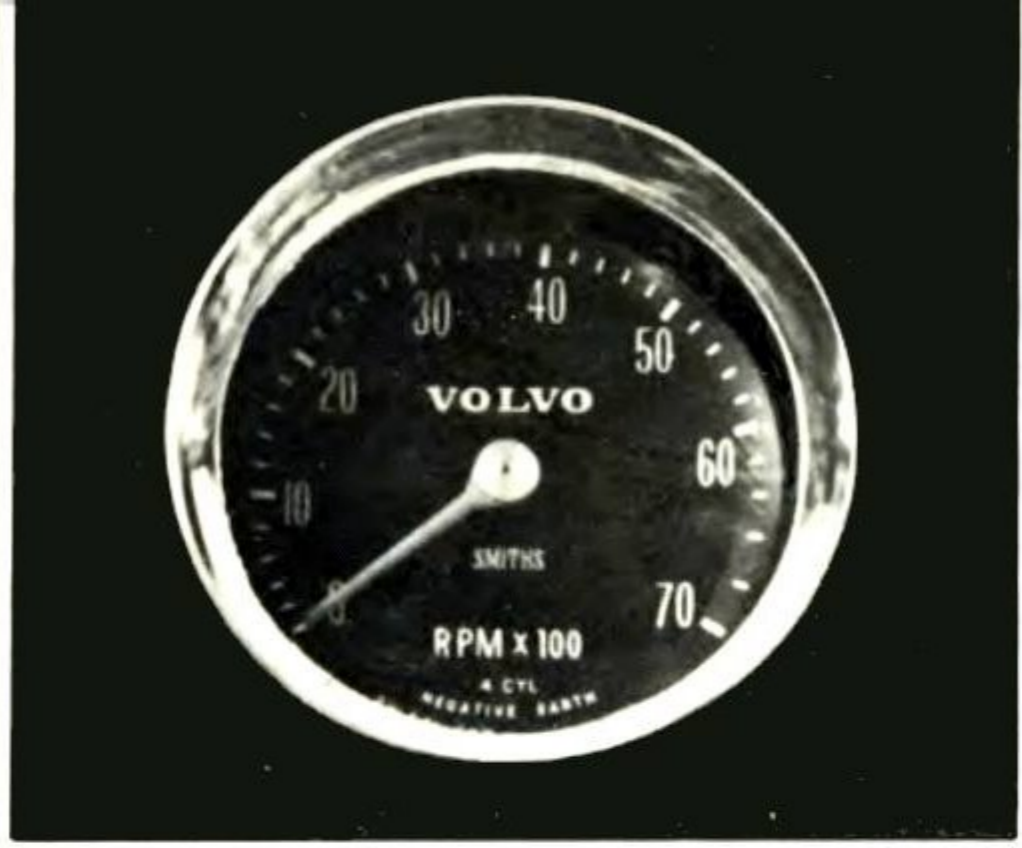

TACHOMETER
Gives you an instant reading of engine R.P.M.
140 Series/164
Sugg. retail price $43.25