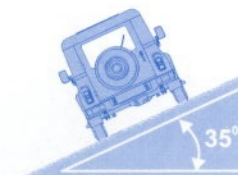

UAZ - 3159

ОАО «Ульяновский автомобильный завод»
432008, Россия, г. Ульяновск, Московское шоссе, 8

Адрес в Internet: www.uz.ru
E-mail: sbyt@uz.ru

Дирекция по маркетингу и продажам:

автомобили
т/ф: (8422) 36-35-15, 32-32-31, 36-75-71
тел: 31-90-58, 36-79-53
запасные части
т/ф (8422) 31-25-36,
тел: 31-94-37, 36-72-92

автотехобслуживание
т/ф (8422) 36-72-10, тел. 36-78-40

отдел рекламы
т/ф (8422) 36-75-58

OJSC «Ulyanovskiy Avtomobilnyy Zavod»
Moskovskoye shosse, 8, Ulyanovsk, 432008, RUSSIA

Internet: www.uz.ru
E-mail: sbyt@uz.ru

Marketing and Sales Management:

Vehicles
tel/fax: (8422) 36-35-15, 32-32-31, 36-75-71
tel: 31-90-58, 36-79-53
Spare parts
tel/fax (8422) 31-25-36,
tel: 31-94-37, 36-72-92

Auto servicing
tel/fax (8422) 36-72-10, tel 36-78-40

Advertising
tel/fax (8422) 36-75-58