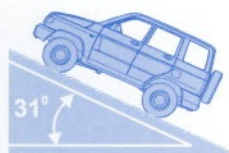

ОАО «Ульяновский автомобильный завод»
432008, Россия, г. Ульяновск, Московское шоссе, 8

Адрес в Internet: www.uzaz.ru
E-mail: sbytl@uzaz.ru

Дирекция по маркетингу и продажам:

автомобили
т/ф: (8422) 36-35-15, 32-32-31, 36-75-71
тел: 31-90-58, 36-79-53
запасные части
т/ф: (8422) 31-25-36,
тел: 31-94-37, 36-72-92

автотехобслуживание
т/ф: (8422) 36-72-10, тел. 36-78-40

отдел рекламы
т/ф: (8422) 36-75-58

OJSC «Ulyanovsky Avtomobilnyy Zavod»
Moskovskoye shosse, 8, Ulyanovsk, 432008, RUSSIA

Internet: www.uzaz.ru
E-mail: sbytl@uzaz.ru

Marketing and Sales Management:

Vehicles
tel/fax: (8422) 36-35-15, 32-32-31, 36-75-71
tel: 31-90-58, 36-79-53
Spare parts
tel/fax: (8422) 31-25-36,
tel: 31-94-37, 36-72-92

Auto servicing
tel/fax: (8422) 36-72-10, tel 36-78-40

Advertising
tel/fax: (8422) 36-75-58