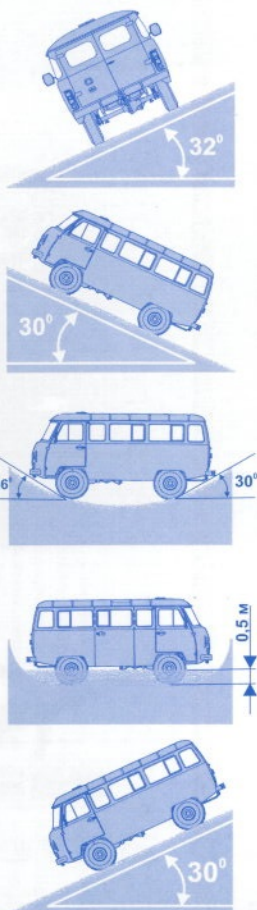

ОАО «Ульяновский автомобильный завод»
432008, Россия, г. Ульяновск, Московское шоссе, 8

Адрес в Internet: www.uz.ru
E-mail: sbyt@uz.ru

Дирекция по маркетингу и продажам:

автомобили
т/ф: (8422) 36-35-15, 32-32-31, 36-75-71
тел: 31-90-58, 36-79-53
запасные части
т/ф (8422) 31-25-36,
тел: 31-94-37, 36-72-92

автотехобслуживание
т/ф (8422) 36-72-10, тел. 36-78-40

отдел рекламы
т/ф (8422) 36-75-58

OJSC «Ulyanovsky Avtomobilny Zavod»
Moskovskoye shosse, 8, Ulyanovsk, 432008, RUSSIA

Internet: www.uz.ru
E-mail: sbyt@uz.ru

Marketing and Sales Management:

Vehicles
tel/fax: (8422) 36-35-15, 32-32-31, 36-75-71
tel: 31-90-58, 36-79-53
Spare parts
tel/fax (8422) 31-25-36,
tel: 31-94-37, 36-72-92

Auto servicing
tel/fax (8422) 36-72-10, tel 36-78-40

Advertising
tel/fax (8422) 36-75-58