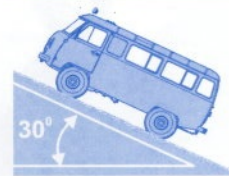

ОАО «Ульяновский автомобильный завод»
432008, Россия, г. Ульяновск, Московское шоссе, 8

Адрес в Internet: www.uzaz.ru
E-mail: sbyat@uzaz.ru

Дирекция по маркетингу и продажам:

автомобили
т/ф: (8422) 36-35-15, 32-32-31, 36-75-71
тел: 31-90-58, 36-79-53
запасные части
т/ф (8422) 31-25-36,
тел: 31-94-37, 36-72-92

автотехобслуживание
т/ф (8422) 36-72-10, тел. 36-78-40

отдел рекламы
т/ф (8422) 36-75-58

OJSC «Ulyanovsky Avtomobilny Zavod»
Moskovskoye shosse, 8, Ulyanovsk, 432008, RUSSIA

Internet: www.uzaz.ru
E-mail: sbyat@uzaz.ru

Marketing and Sales Management:

Vehicles
tel/fax: (8422) 36-35-15, 32-32-31, 36-75-71
tel: 31-90-58, 36-79-53
Spare parts
tel/fax (8422) 31-25-36,
tel: 31-94-37, 36-72-92

Auto servicing
tel/fax (8422) 36-72-10, tel 36-78-40

Advertising
tel/fax (8422) 36-75-58