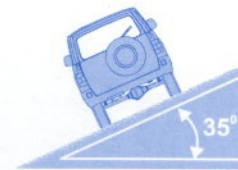

ОАО «Ульяновский автомобильный завод»
432008, Россия, г. Ульяновск, Московское шоссе, 8

Адрес в Internet: www.uz.ru
E-mail: sbyt@uz.ru

Дирекция по маркетингу и продажам:

автомобили
т/ф: (8422) 36-35-15, 32-32-31, 36-75-71
тел: 31-90-58, 36-79-53
запасные части
т/ф: (8422) 31-25-36,
тел: 31-94-37, 36-72-92

автотехобслуживание
т/ф: (8422) 36-72-10, тел. 36-78-40

отдел рекламы
т/ф: (8422) 36-75-58

OJSC «Ulyanovsky Avtomobilny Zavod»
Moskovskoye shosse, 8, Ulyanovsk, 432008, RUSSIA

Internet: www.uz.ru
E-mail: sbyt@uz.ru

Marketing and Sales Management:

Vehicles
tel/fax: (8422) 36-35-15, 32-32-31, 36-75-71
tel: 31-90-58, 36-79-53
Spare parts
tel/fax: (8422) 31-25-36,
tel: 31-94-37, 36-72-92

Auto servicing
tel/fax: (8422) 36-72-10, tel 36-78-40

Advertising
tel/fax: (8422) 36-75-58