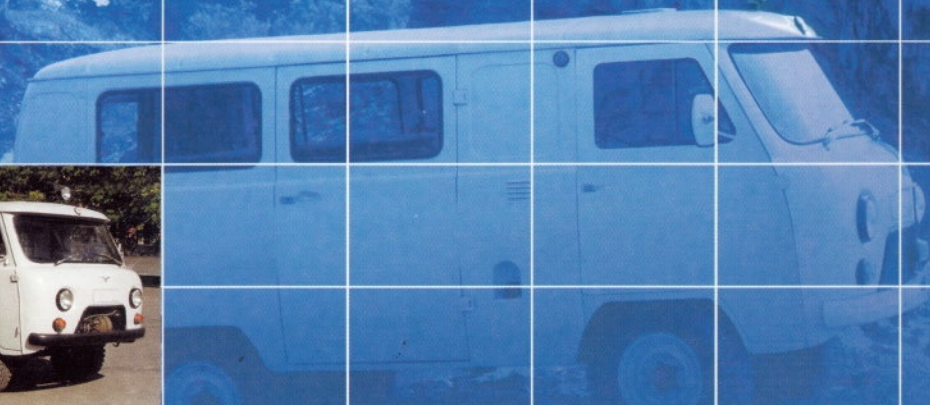

Санитарный автомобиль

УАЗ-3962

UAZ-3962

Ambulance