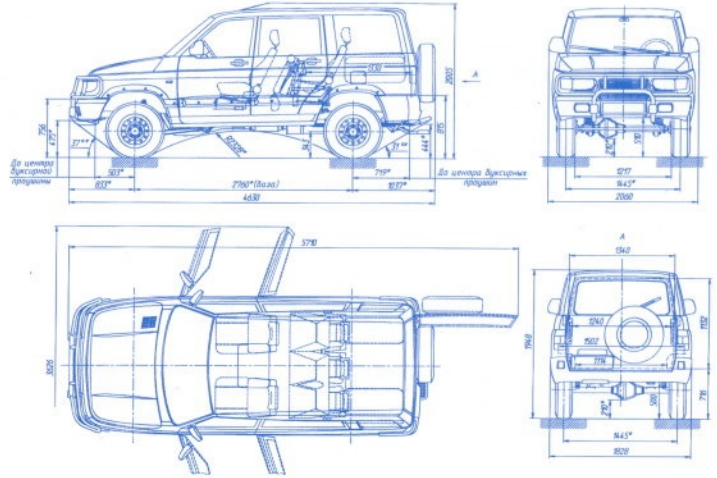

УАЗ - 31622

Колесная формула	4 x 4
Количество мест	5 + 4
Габаритные размеры, мм	4630 x 1828 x 1948
Дорожный просвет, мм	210
Масса снаряженного а/м, кг	2040
Полная масса, кг	2840
Грузоподъемность, кг	800
Максимальная скорость, км/ч	150
Расход топлива при 90 км/ч, л/100 км	10,4
при 120 км/ч	14,5
Двигатель	ЗМЗ 4092.10 с впрыском топлива
топливо	бензин АИ-93 (А-92)
объем, л	2,7
мощность, л.с., нетто по ГОСТ 14846-81	132,6
брутто по SAE J 816b	144,3
MAX крутящий момент, Н.м (кгс.м), нетто по ГОСТ 14846	223,7 (22,8) при 4000 мин⁻¹
Коробка передач	механическая, 5-ступенчатая, синхронизированная
Раздаточная коробка	мелкомодульная, 2-ступенчатая,
Тормозная система	передние тормоза-дисковые, задние - барабанные
Шины	225/75 R16

Часть автомобилей выпускается в комплектации с антидотксичными системами.