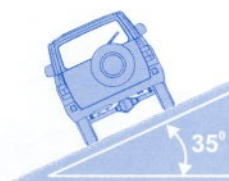

ОАО «Ульяновский автомобильный завод»
432008, Россия, г. Ульяновск, Московское шоссе, 8

Адрес в Internet: www.uzaz.ru
E-mail: sbytl@uzaz.ru

Дирекция по маркетингу и продажам:

автомобили
т/ф: (8422) 36-35-15, 32-32-31, 36-75-71
тел: 31-90-58, 36-79-53
запасные части
т/ф: (8422) 31-25-36,
тел: 31-94-37, 36-72-92

автотехобслуживание
т/ф: (8422) 36-72-10, тел. 36-78-40

отдел рекламы
т/ф: (8422) 36-75-58

OJSC «Ulyanovsky Avtomobilnyy Zavod»
Moskovskoye shosse, 8, Ulyanovsk, 432008, RUSSIA

Internet: www.uzaz.ru
E-mail: sbytl@uzaz.ru

Marketing and Sales Management:

Vehicles
tel/fax: (8422) 36-35-15, 32-32-31, 36-75-71
tel: 31-90-58, 36-79-53
Spare parts
tel/fax: (8422) 31-25-36,
tel: 31-94-37, 36-72-92

Auto servicing
tel/fax: (8422) 36-72-10, tel 36-78-40

Advertising
tel/fax: (8422) 36-75-58