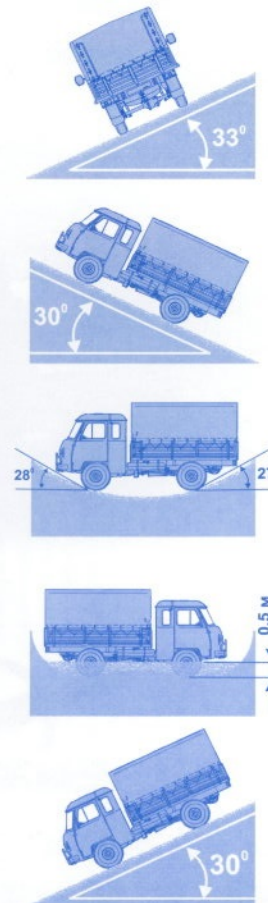

ОАО «Ульяновский автомобильный завод»
432008, Россия, г. Ульяновск, Московское шоссе, 8

Адрес в Internet: www.uz.ru
E-mail: sbyt@uz.ru

Дирекция по маркетингу и продажам:

автомобили
т/ф: (8422) 36-35-15, 32-32-31, 36-75-71
тел: 31-90-58, 36-79-53
запасные части
т/ф (8422) 31-25-36,
тел: 31-94-37, 36-72-92

автотехобслуживание
т/ф (8422) 36-72-10, тел. 36-78-40

отдел рекламы
т/ф (8422) 36-75-58

OJSC «Ulyanovsky Avtomobilny Zavod»
Moskovskoye shosse, 8, Ulyanovsk, 432008, RUSSIA

Internet: www.uz.ru
E-mail: sbyt@uz.ru

Marketing and Sales Management:

Vehicles
tel/fax: (8422) 36-35-15, 32-32-31, 36-75-71
tel: 31-90-58, 36-79-53
Spare parts
tel/fax (8422) 31-25-36,
tel: 31-94-37, 36-72-92

Auto servicing
tel/fax (8422) 36-72-10, tel 36-78-40

Advertising
tel/fax (8422) 36-75-58