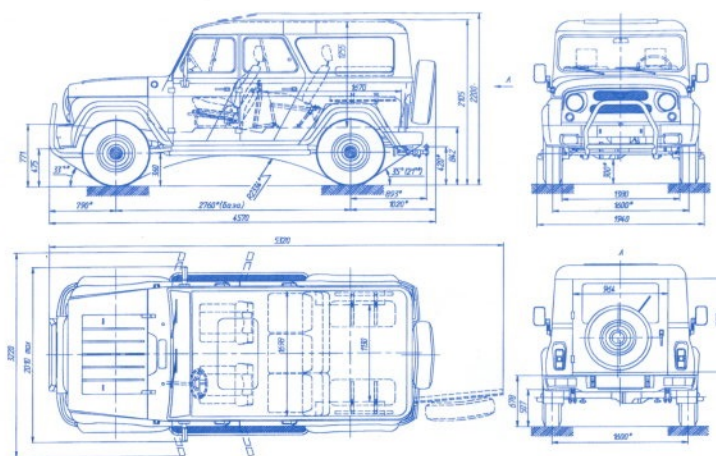

UAZ - 3159

Колесная формула	4 x 4
Количество мест	5 + 4
Габаритные размеры, мм	4570 x 1940 x 2105
Дорожный просвет, мм	300
Масса снаряженного а/м, кг	2000
Полная масса, кг	2800
Грузоподъемность, кг	800
Максимальная скорость, км/ч	140
Расход топлива при 90 км/ч, л/100 км	16,4
Двигатель	ЗМЗ 409 с впрыском топлива
топливо	бензин АИ-92 (АИ-93)
объем, л	2,7
мощность, л.с., нетто по ГОСТ 14846-81	132,6
брутто по SAEj 816b	144,3
МАХ крутящий момент, Н.м (кгс.м) нетто по ГОСТ 14846	223,7 (22,8) при 4000 мин⁻¹
Коробка передач	механическая, 5-ступенчатая, синхронизированная
Раздаточная коробка	мелкомодульная, 2-ступенчатая
Тормозная система	двухконтурная, с вакуумным усилителем, барабанная
Шины	225R16C или 245/75R16