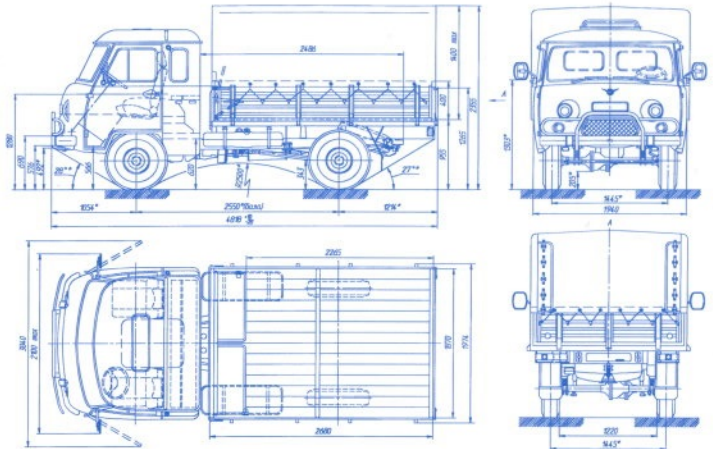

УАЗ - 3303 (9) | УАЗ - 39095
/ УАЗ - 330302 (92) | УАЗ - 390952

Колесная формула	4 x 4
Количество мест	2
Габаритные размеры, мм	4460 x 1940 x 2070 | 4818 x 1974 x 2355
Дорожный просвет, мм	220 | 205
Глубина преодолеваемого брода, м	0,5
Наибольший уровень преодолеваемого подъема при полной массе, град	30
Масса снаряженного а/м, кг	1650 | 1880
Полная масса, кг	2650 | 3050
Грузоподъемность, кг	1000 (2 чел. + 850 кг) | 1170 (2 чел + 1020 кг)
Максимальная скорость, км/ч	100 (110) | 105
Расход топлива при 90 км/ч, л/100 км	17,5 (16,5) | 18
Двигатель карбюраторный:	УМЗ 4178.10 (4218.10) / ЗМЗ 4021.10 (4104.10) | УМЗ 4218.10 / ЗМЗ 4104.10
топливо	бензин А-76
объем, л	2,445 (2,89) | 2,89
мощность, л.с., нетто по ГОСТ 14846	76 (84) / 74 (85) | 84 / 85
MAX крутящий момент, Н.м (кгс.м), нетто по ГОСТ 14846	159,8(16,3) (189(19,3) при 2200-2500 мин⁻¹ / 155(15,8) (186(19) при 2500 мин⁻¹ | 189 (19,3) при 2200-2500 мин⁻¹ / 186,2 (19) при 2500 мин⁻¹
Коробка передач	механическая, четырехступенчатая
Раздаточная коробка	двухходовая, двухступенчатая
Тормозная система	двухконтурная, с вакуумным усилителем, барабанная
Шины	215/90-15С, 215/90R15С, 225/75R16, 225R16С | 225/75R16

Модификации: УАЗ - 3303 - 024 - тент платформы, высокие борты;
УАЗ - 33036 - грузовик - «люкс» (увеличенная база, грузоподъемность 1300 кг, металлическая платформа, мягкие сиденья и обивка, радиальные шины и др.).

* Чертеж модели УАЗ-39095
* Drawing of UAZ-39095

Грузовой автомобиль УАЗ-3303
Flat bed truck UAZ-3303

Грузовой автомобиль с увеличенной кабиной УАЗ-39095
UAZ-39095 Flat bed truck with enlarged cab