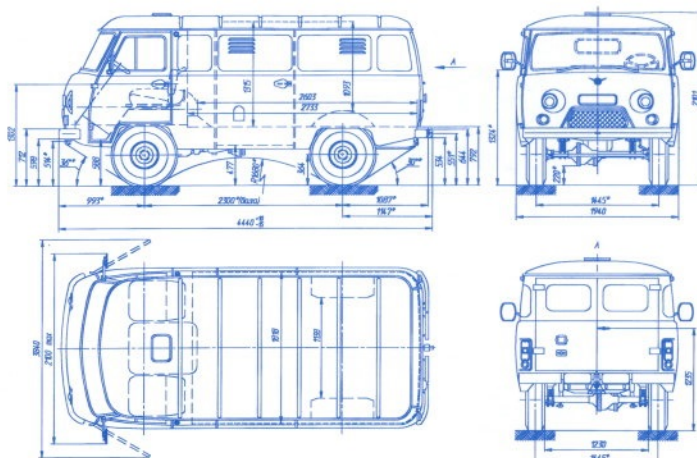

УАЗ-3741 (9) / УАЗ-374102 (92) | **УАЗ-39625 (9) / УАЗ-396252-03 (396252)**

Колесная формула	4 x 4
Количество мест в кабине	2 | 8-9
Габаритные размеры, мм	4440 x 1940 x 2101
Дорожный просвет, мм	220
Глубина преодолеваемого брода, м	0,5
Наибольший уровень преодолеваемого подъема при полной массе, град	30
Масса снаряженного а/м, кг	1720 | 1820
Полная масса, кг	2660 | 2720
Грузоподъемность, кг	2 чел. + 850 кг
Максимальная скорость, км/ч	110 (117)
Расход топлива при 90 км/ч, л/100 км	16,5 (15,5)
Двигатель карбюраторный:	УМЗ 4178.10 (4218.10) / ЗМЗ 4021.10 (4104.10)
топливо	бензин А-76
объем, л	2,445 (2,89)
мощность, л.с., нетто по ГОСТ 14846	76 (84) / 74 (85)
MAX крутящий момент, Н.м (кгс.м), нетто по ГОСТ 14846	159,8(16,3) (189(19,3) при 2200-2500 мин^А-1 / 155(15,8) (186(19) при 2500 мин^А-1
Коробка передач	механическая, четырехступенчатая
Раздаточная коробка	двухходовая, двухступенчатая
Тормозная система	двухконтурная, с вакуумным усилителем, барабанная
Шины	215/90R15C, 225/R16C, 225/15R16 | 215/90-15C, 215/90R15C, 225/75R16/, 225R16C

* Чертеж модели УАЗ-3741
* Drawing of UAZ-3741