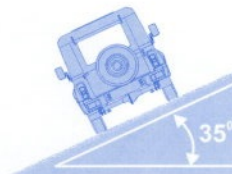

УАЗ - 3153

Wheel arrangement	4 x 4
Seating capacity	5 + 4
Overall dimensions, mm	4514 x 1805 x 2025
Ground clearance, mm	220
River fording depth, m	0,5
MAX gradeability of the vehicle with GVW, degree	31
Curb weight, kg	1800
Gross vehicle weight, kg	2600
Loading capacity, kg	800
MAX speed, km/h	120
Fuel consumption at 90 km/h, l/100 km	15,5
Carburetor engine:	УМЗ 4218.10
fuel	petrol
displacement, l	2,89
MAX output, HP, gross as per SAE J 816b	100
net as per GOST 14846	84
MAX torque, NM (kgf.m), net as per GOST 14846	189 (19,3) at RPM 2200-2500
Gear box	manual, 4-speed
Transfer case	2-shift type
Brake system	dual circuit, with vacuum booster, drum type
Tires	225/75 R16, 225R16C