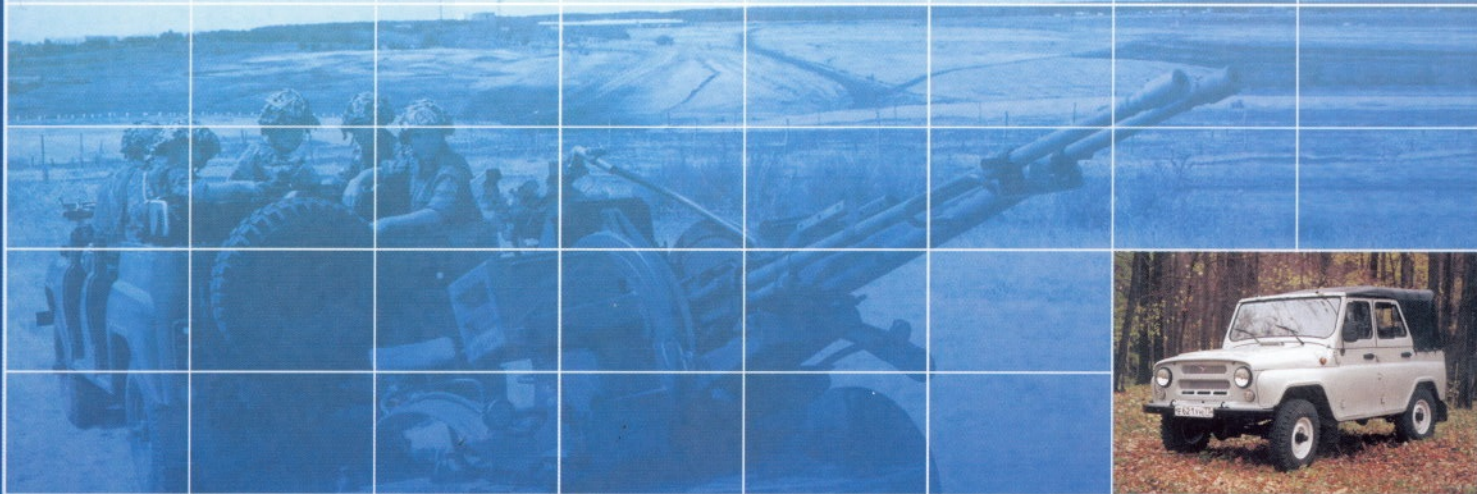

Легковой тентованный

УАЗ-31512

UAZ-31512

Passenger soft top