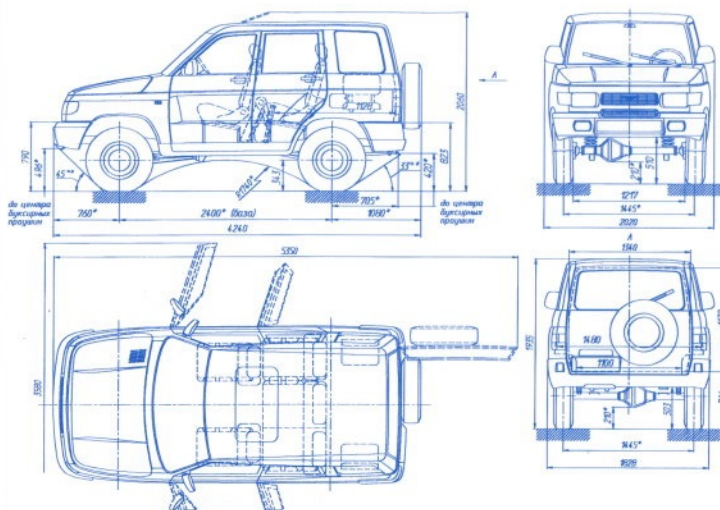

УАЗ – 31602

Колесная формула	4 x 4
Количество мест	5 + 2
Габаритные размеры, мм	4240 x 1828 x 1935
Дорожный просвет, мм	210
Масса снаряженного а/м, кг	1965
Полная масса, кг	2565
Грузоподъемность, кг	600
Максимальная скорость, км/ч	150
Расход топлива при 90 км/ч, л/100 км	10,4
при 120 км/ч	14,5
Двигатель	ЗМЗ 4092.10 с впрыском топлива
топливо	бензин АИ-93 (А-92)
объем, л	2,7
мощность, л.с. нетто по ГОСТ 14846-81	132,6
брутто по SAEj 816b	144,3
MAX крутящий момент, Н.м (кгс.м), нетто по ГОСТ 14846	223,7 (22,8) при 4000 мин⁻¹-1
Коробка передач	механическая, 5-ступенчатая, синхронизированная
Раздаточная коробка	мелкомодульная, 2-ступенчатая,
Тормозная система	передние тормоза-дисковые, задние – барабанные
Шины	225/75 R16

Часть автомобилей выпускается в комплектации с антиокисичными системами.