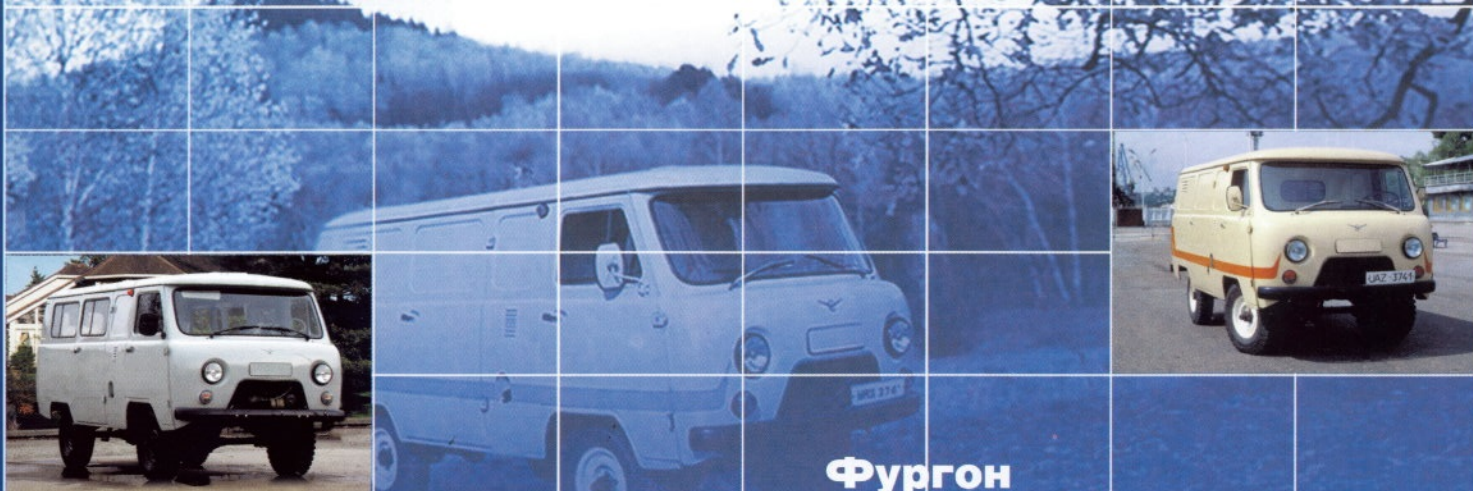

Специальный
грузопассажирский

Фургон
с цельнометаллическим
кузовом

УАЗ-39625 УАЗ-3741

UAZ-39625 UAZ-3741

Special van

**Cargo van with
all-metal body**