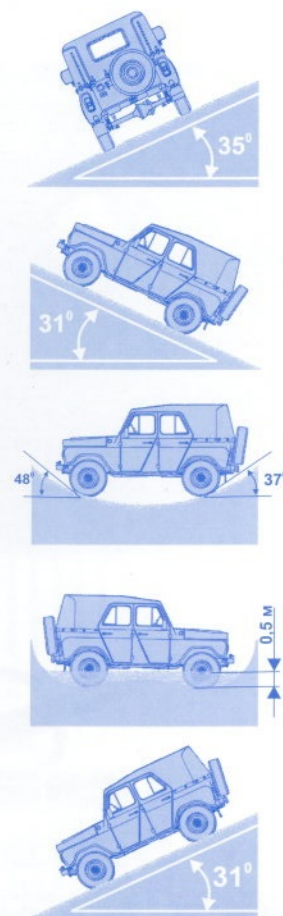

ОАО «Ульяновский автомобильный завод»
432008, Россия, г. Ульяновск, Московское шоссе, 8

Адрес в Internet: www.uz.ru
E-mail: sbyt@uz.ru

Дирекция по маркетингу и продажам:

автомобили
т/ф: (8422) 36–35–15, 32–32–31, 36–75–71
тел: 31–90–58, 36–79–53
запасные части
т/ф (8422) 31–25–36,
тел: 31–94–37, 36–72–92

автотехобслуживание
т/ф (8422) 36–72–10, тел. 36–78–40

отдел рекламы
т/ф (8422) 36–75–58

OJSC «Ulyanovsky Automobilny Zavod»
Moskovskoye shosse, 8, Ulyanovsk, 432008, RUSSIA

Internet: www.uz.ru
E-mail: sbyt@uz.ru

Marketing and Sales Management:

Vehicles
tel/fax: (8422) 36–35–15, 32–32–31, 36–75–71
tel: 31–90–58, 36–79–53
Spare parts
tel/fax (8422) 31–25–36,
tel: 31–94–37, 36–72–92

Auto servicing
tel/fax (8422) 36–72–10, tel 36–78–40

Advertising
tel/fax (8422) 36–75–58