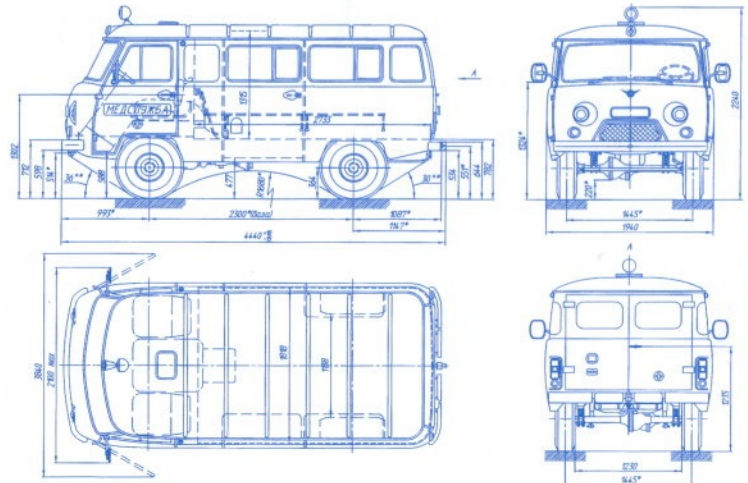

УАЗ – 3962 (9) / УАЗ – 396202 (92)

Колесная формула	4 x 4
Количество мест	8-9
Габаритные размеры, мм	4440 x 1940 x 2240
Дорожный просвет, мм	220
Глубина преодолеваемого брода, м	0,5
Наибольший уровень преодолеваемого подъема при полной массе, град	30
Масса снаряженного а/м, кг	1825
Полная масса, кг	2500
Грузоподъемность, кг	2 чел.+ 850
Максимальная скорость, км/ч	110 (117)
Расход топлива при 90 км/ч, л/100 км	16,5 (15,5)
Двигатель карбюраторный:	УМЗ 4178.10 (4218.10) / ЗМЗ 4021.10 (4104.10)
топливо	бензин А-76
объем, л	2,445 (2,89)
мощность, л.с., нетто по ГОСТ 14846	76 (84) / 74 (85)
МАХ крутящий момент, Н.м (кгс.м), нетто по ГОСТ 14846	159,8(16,3) (189(19,3) при 2200-2500 мин⁻¹ / 155(15,8) (186(19) при 2500 мин⁻¹
Коробка передач	механическая, четырехступенчатая
Раздаточная коробка	двухходовая, двухступенчатая
Тормозная система	двухконтурная, с вакуумным усилителем, барабанная
Шины	215/90-15С, 215/90R15С, 225/75R16, 225R16С

модификации: УАЗ – 3962 (9) – 016 – санитарный автомобиль
(мягкая обивка, сиденье сопровождающего в салоне).