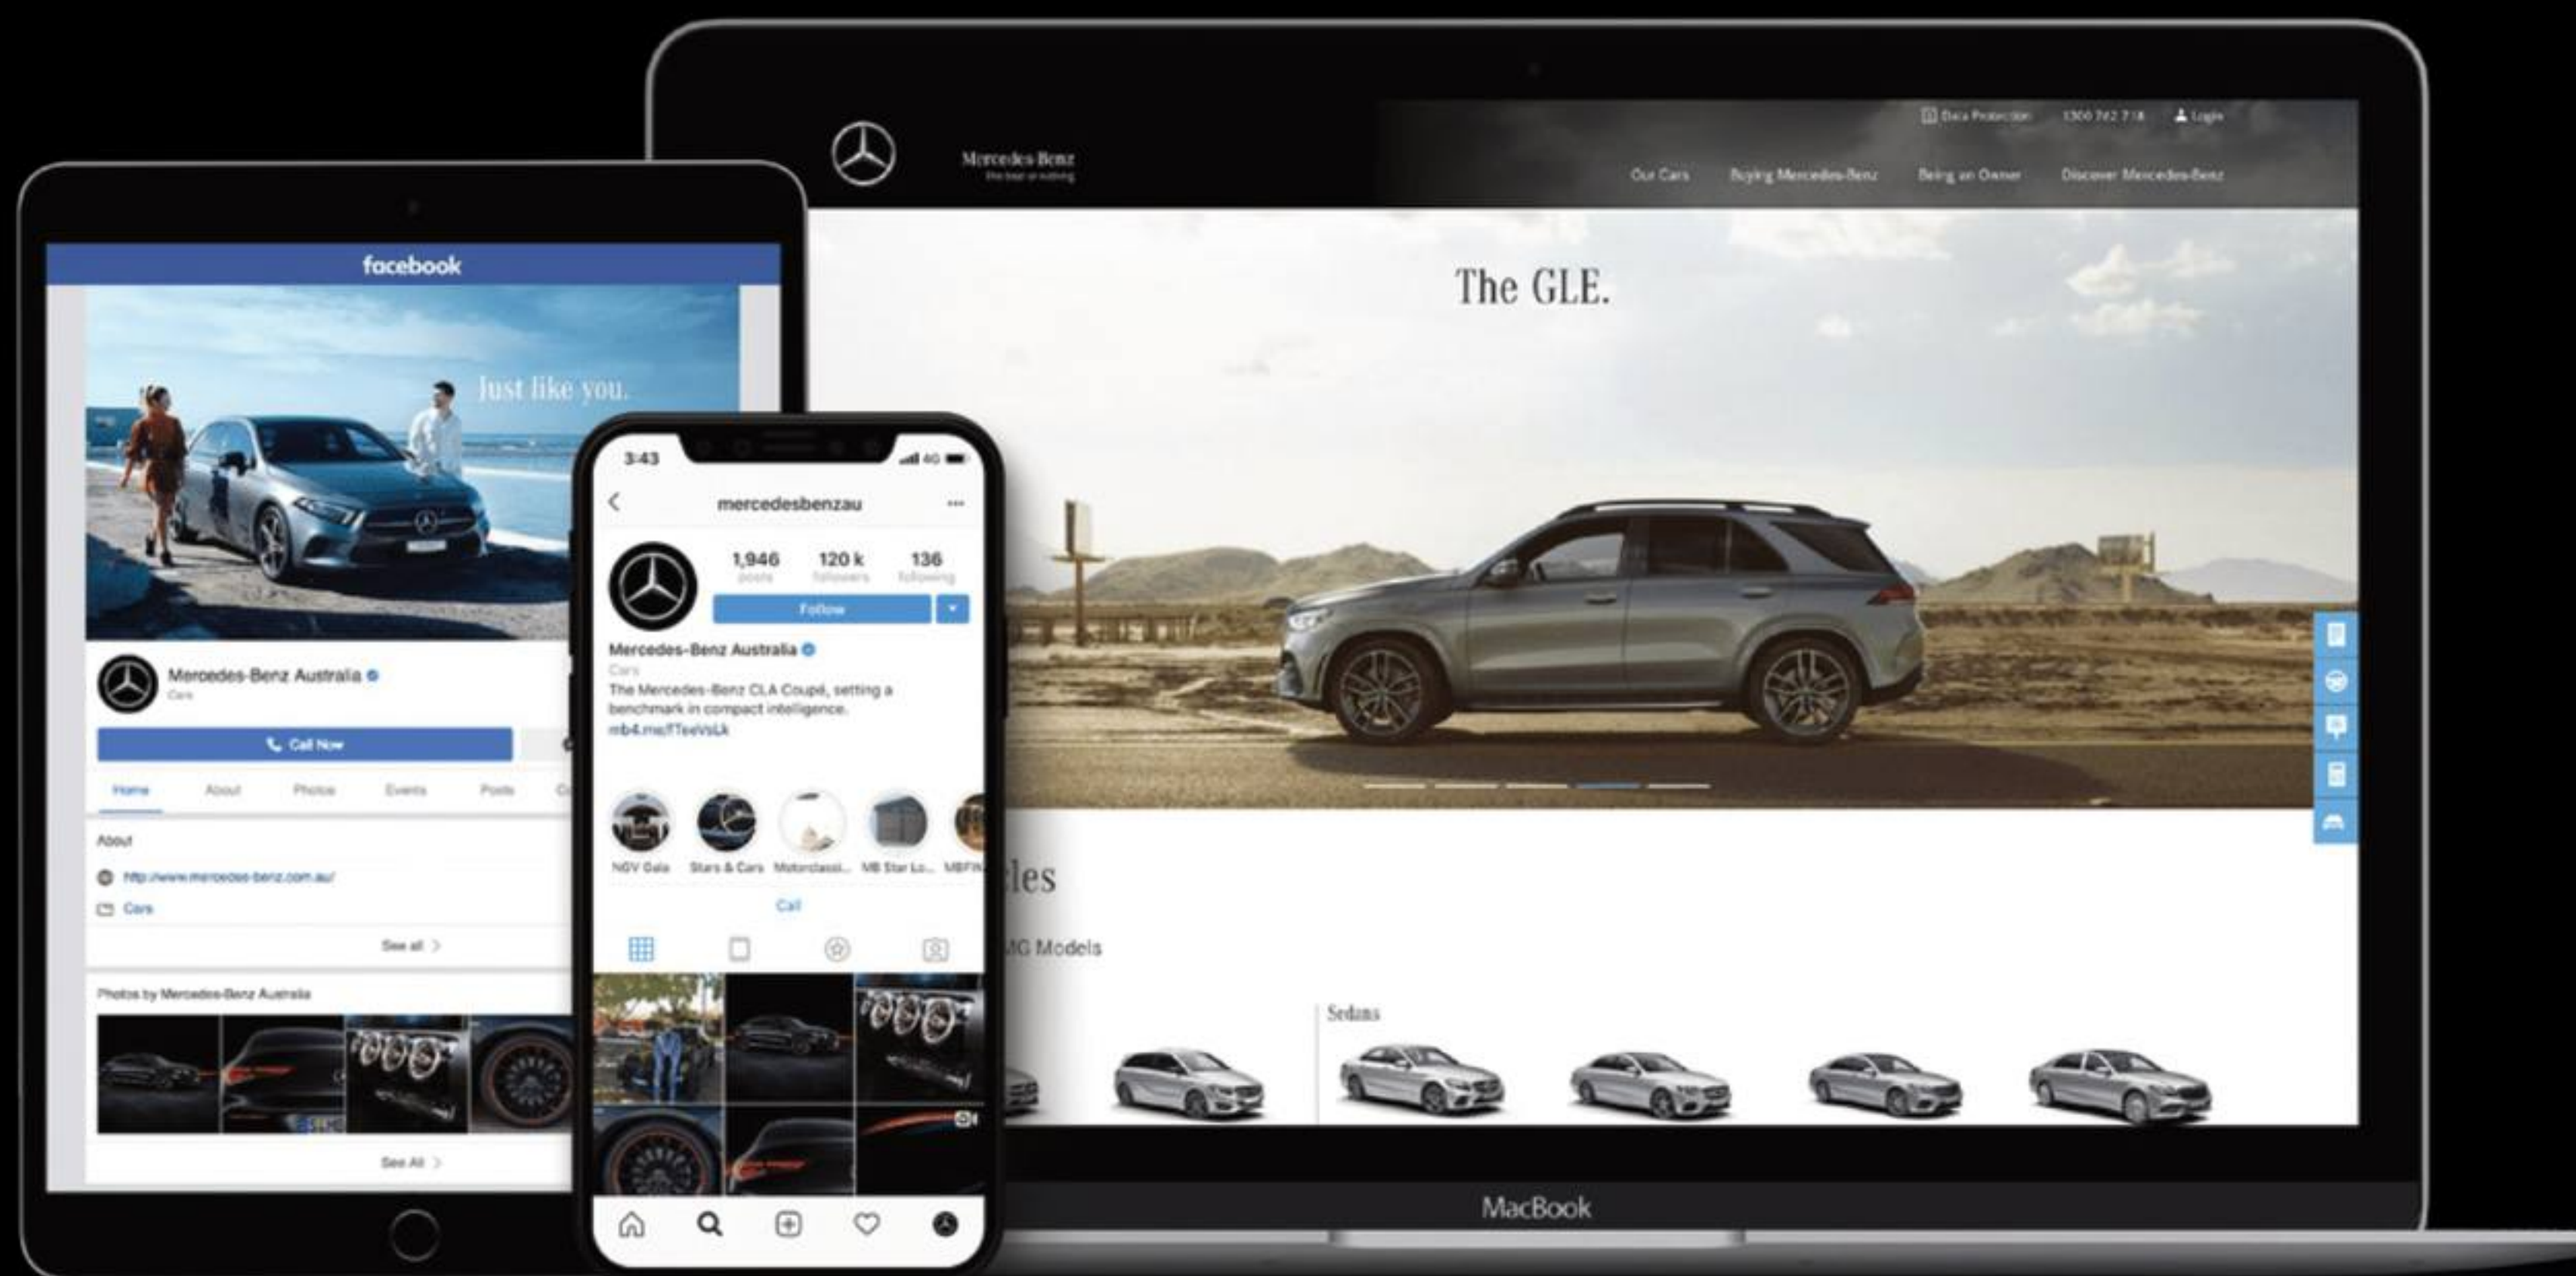

Stay up to date with Mercedes-Benz Australia.

www.mercedes-benz.com.au

Keep up to date with the latest Mercedes-Benz Australia launches,
news and events through our digital and social platforms.

[facebook.com/
MercedesBenzAU](https://facebook.com/MercedesBenzAU)

[instagram.com/
MercedesBenzAU](https://instagram.com/MercedesBenzAU)

[www.youtube.com/
MercedesBenzAU](https://www.youtube.com/MercedesBenzAU)