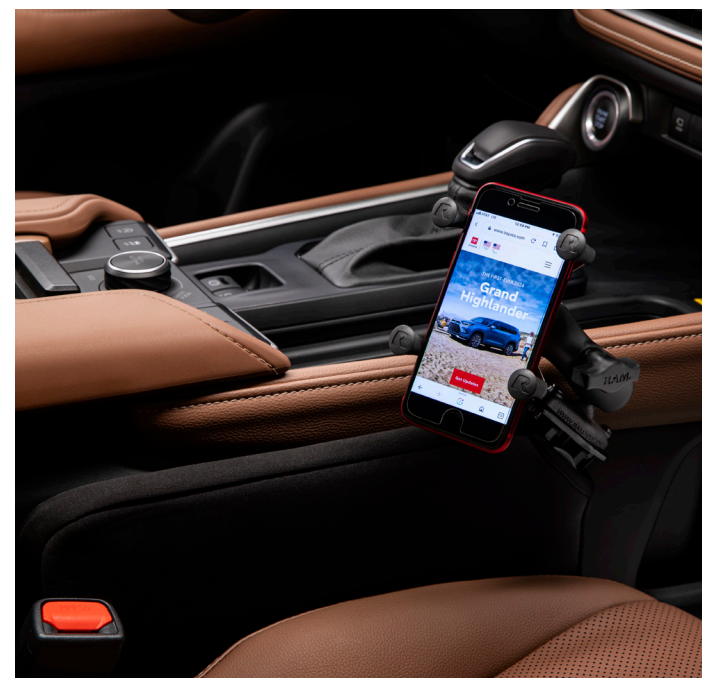

Quick Charging Cable Package⁸

Automotive grade quality USB charging cables are a convenient way to have your smart devices charged while on the go.

Includes:

- 1-Apple Lightning to USB-A Cable - 3'
- 1-Apple Lightning to USB-C Cable - 3'
- 1-USB-C to USB-A Cable - 3'
- 1-USB-C to USB-C Cable - 3'

Personalize your vehicle to fit any lifestyle.

Whether you're going for more adventure or more attitude, our collection of accessories in the Toyota Accessory Portfolio will take your Toyota to the next level.