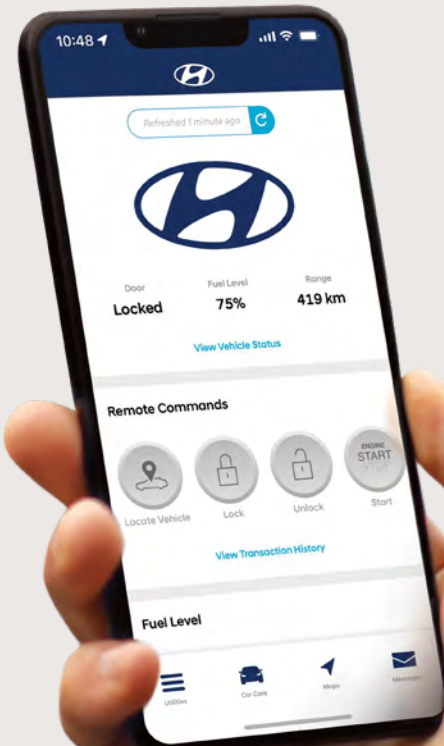

Available smart power liftgate

Available 12.3" full digital instrument cluster with Blind View Monitor

Available head-up display

Available harman/kardon® audio system

Available surround view monitor

Ultimate convenience. Ultimate connectivity.

Bluelink[®] is our standard connected vehicle system that conveniently keeps you connected with your Hyundai via the smartphone app and offers a suite of services at the press of a button.

This innovative connected system gives you the ability to remotely lock/unlock and start your vehicle, adjust climate controls, keep track of your vehicle's health with smart diagnostic tools and so much more.

Remote start with climate control

SOS

SOS emergency and roadside assistance

Automatic collision notification

Remote lock/unlock

Find my car

Local search

Real-time diagnostics

Find a dealer

3 YEAR

Complimentary 3-year subscription on equipped models

Hyundai SmartSense™

Road-trip with confidence and peace of mind with the extensive list of Hyundai SmartSense™ safety technologies offered with the PALISADE.