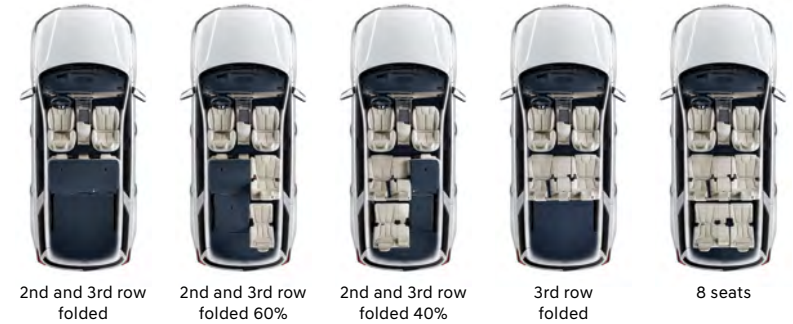

Thoughtful features throughout the cabin.

The PALISADE does an exceptional job of accommodating everyone's needs, starting with seven standard USB outlets dispersed throughout the cabin.

Cargo versatility.
The cabin space can be easily configured in a variety of different ways to tackle the demands of the moment. Enjoy up to 2,447 L total cargo capacity with all rear seats folded down.

8-passenger model shown.