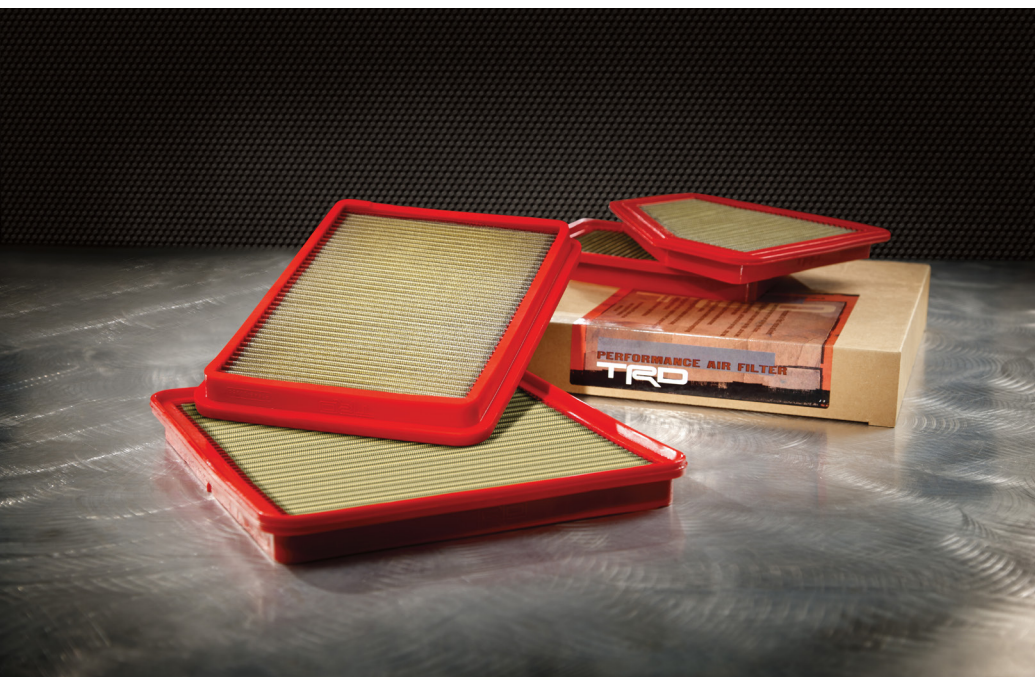

TRD Air Filter

For optimal engine protection and performance, the TRD air filter offers superb filtration and enhanced airflow.

- Four-ply filter element features durable, epoxy-coated mesh enclosure and elastomeric seal to help optimize a precise, leak-free fit.