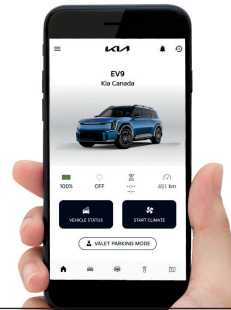

(((SiriusXM®)))

With your new vehicle, enjoy access to SiriusXM® satellite radio from anywhere you go - while you're on the road, using the smartphone app, online, or even through your smart TV.

Free for the first 3 months. See features page or visit kia.ca for full details.