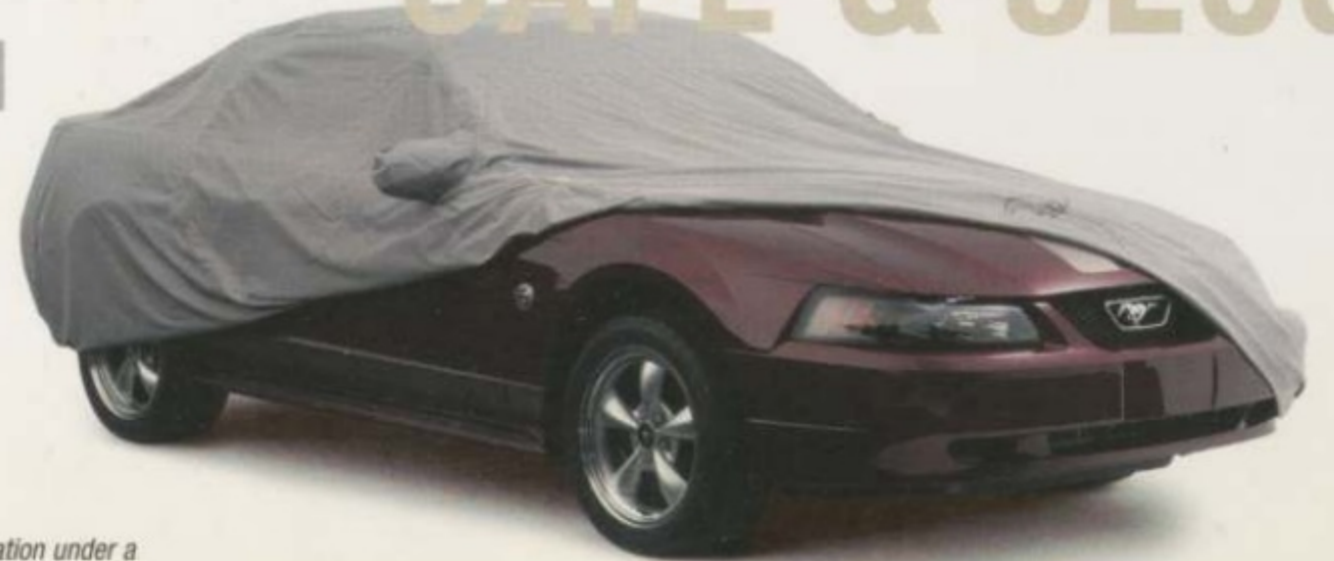

*Eligible for residualization under a Ford Credit Red Carpet Lease.