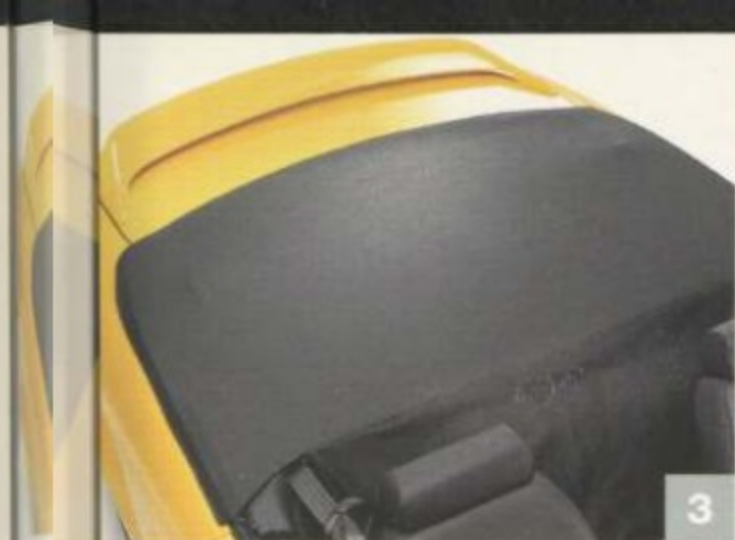

4. Mustang Graphics

(not pictured) Peel and stick these vinyl graphics to the rear bumper of your car and add instant pizzazz! Available in green/purple, orange, black or white. Mustang only. Base Part No. **16605**

5. Mustang Bullitt Ground Effects Kit

Simply remove the factory rockers/sill plates and bolt these on. Rockers are constructed of weather-resistant plastic. Kit includes two rocker moldings, two sill plates and all hardware for easy installation. They come primed and ready to paint. NOTE: Not for use with front splash guards. Base Part No. **20049**

6. Side Window Deflectors

Deflectors keep out snow or rain so you can crack open the window and let fresh air in. Durable, smoke-colored acrylic. Self-stick adhesive for easy installation. Available for Mustang Sedan. Base Part No. **18246**