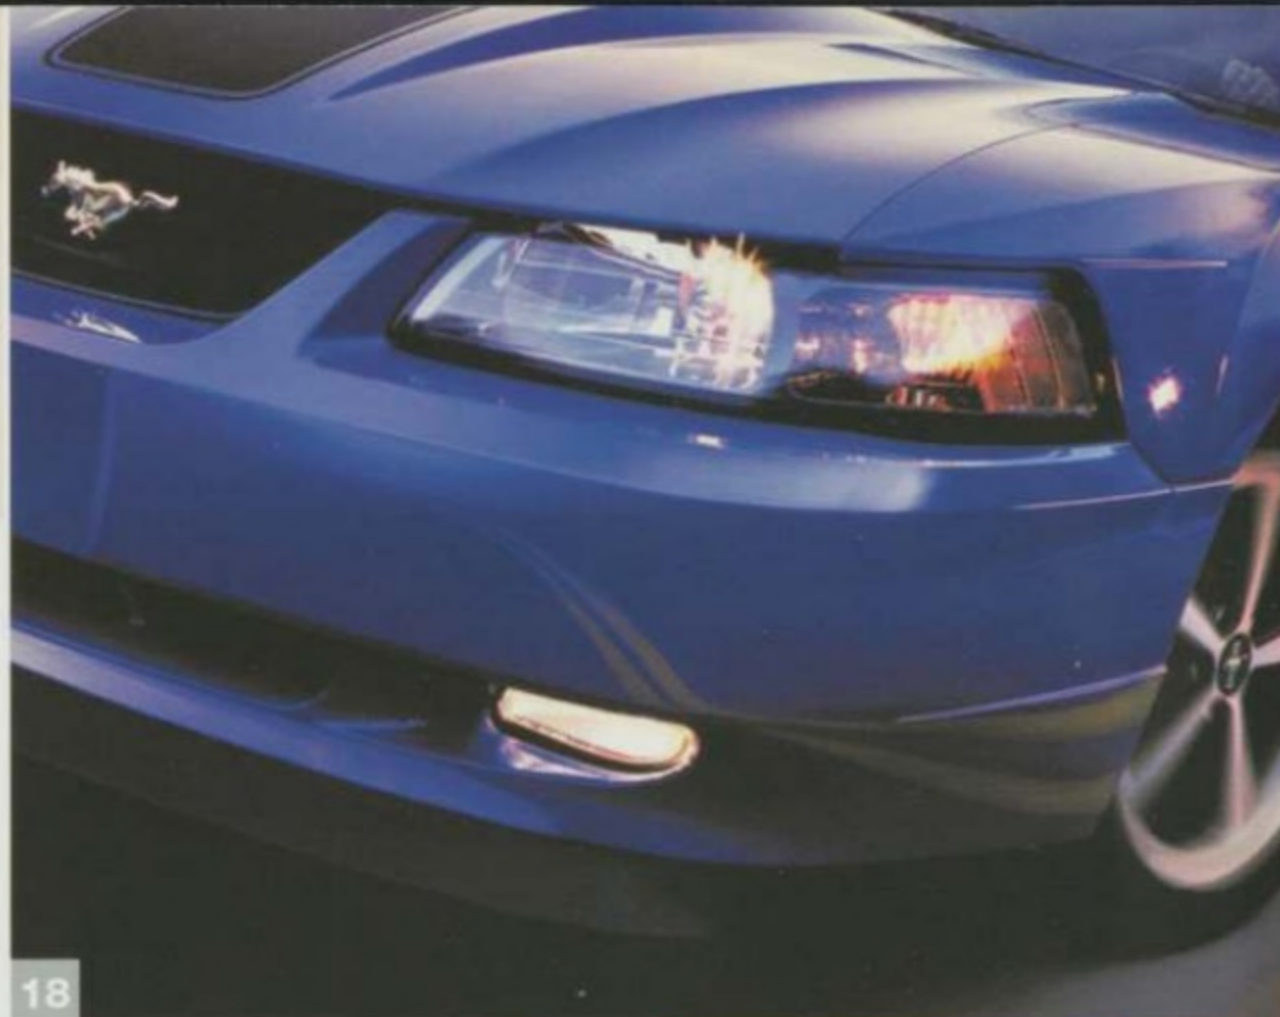

10

11

12

13

14

15

16

17

Custom Wheels*

A selection of custom wheels is now available at your local Ford dealer. Designed specifically for your vehicle, they meet Ford's rigorous appearance, durability and corrosion-resistance requirements. Each wheel is kitted and includes the wheel, center cap with Pony logo and chrome lug nuts. Base Part No. **1007**

10. 1R3Z-1007-AB; fits Mustang
17" X 8" Painted aluminum 5-spoke, Cobra-style.

11. 1R3Z-1007-BA; fits Mustang
17" X 8" Painted aluminum 5-spoke, GT-style.

12. XR3Z-1007-GA; fits Mustang
17" X 8" Painted black aluminum 5-spoke, GT-style.

13. XR3Z-1007-DA; fits Mustang
17" X 8" Painted beige aluminum 5-spoke, 40th Anniversary GT-style.

14. 3R3Z-1007-GA; fits Mustang
17" X 8" Chromed aluminum 5-spoke, Cobra-style.

15. XR3Z-1007-EA; fits Mustang
17" X 8" Polished, forged aluminum 5-spoke, Cobra-style.

16. XR3Z-1007-CA; fits Mustang
17" X 8" Painted aluminum 5-spoke, Mach 1-style.

17. XR3Z-1007-FA; fits Mustang
17" X 8" Painted silver aluminum, 5-spoke GT-style.

18

18. Fog Lights

For optimal vision and safety. Fog lights mount to the lower fascia of the front bumper with original equipment design that ensures proper fit. Dealer installation recommended. Mustang only. Base Part No. **15200**

19. Flat Splash Guards

Guard against mud, snow and ice. Durable splash guards are embossed with the Pony logo. Packaged in a 2-piece set, either front or rear. Mustang only. Base Part No. **16A550**

20. Molded Splash Guards

Deflect mud, snow and ice away from lower body panels. Contoured, durable design, embossed with the Pony logo, complements vehicle's design and gives excellent protection. Packaged in pairs for front or rear. NOTE: Specify trim level. Mustang only. Base Part No. **16A550**