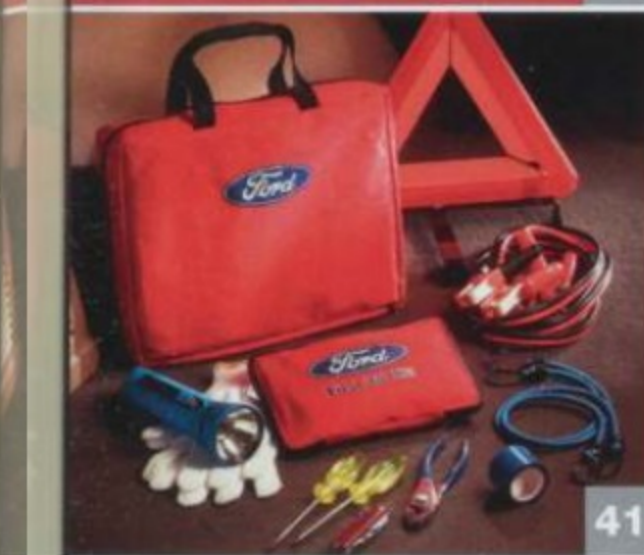

PEACE OF MIND

37

37. Daytime Running Lamp Module
This system automatically activates the low-beams at 75% of their normal operating voltage whenever the ignition is in the "on" position. Dealer installation recommended.
Base Part No. 13B218

38. Remote Start Systems*
Enjoy the comfort and convenience of a pre-warmed or pre-cooled vehicle. Systems start vehicle from up to 500 ft. (150 m) away, and ensure that it's locked and that its security system (if equipped) is armed. Comes with two remote transmitters. Two systems to choose from: Remote Start only; and Remote Start and Vehicle Security. Available for automatic transmissions only. Securilok® kit (sold separately) required for most applications. Dealer installation recommended.
Base Part No. 19G364 (19G365 for Securilok®)

39. Remote Keyless Entry*
If your vehicle is equipped with power door locks, the remote keyless entry will let you lock and unlock the doors from up to 50 ft. (15 m) away. System features remote illuminated entry, which turns on the dome light, and a one-button personal protection panic feature that activates the vehicle's horn. Includes two hand-held remotes. Dealer installation recommended.
Base Part No. 220K51

38

39

40

41

42

43

40. Cargo Security Shade
Conceal your belongings with this heavy-duty vinyl shade. Mounts behind rear seat above the cargo area and may be stored on its roll when not in use. Available in colors to match the vehicle interior. Focus Wagon only.
Base Part No. 45440