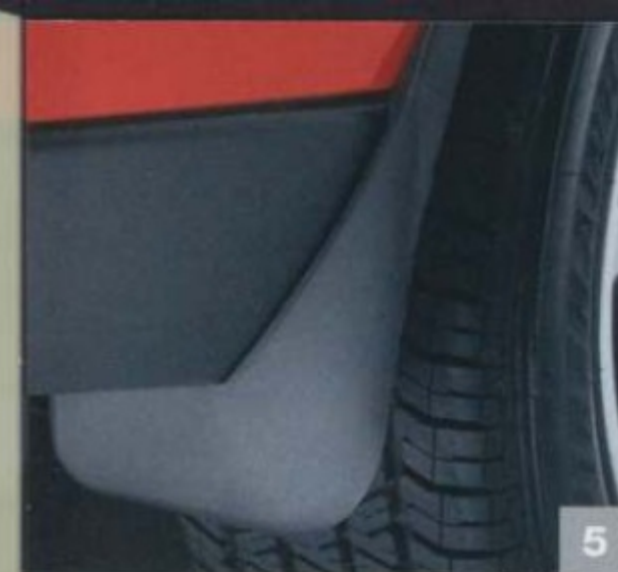

4. Fog Lights

For optimal vision and safety. Fog lights mount to the lower fascia of the front bumper with original equipment design that ensures proper fit. Dealer installation recommended. Base Part No. **15200**

5. Molded Splash Guards

Deflect mud, snow and ice away from lower body panels. Contoured design complements vehicle lines and gives excellent protection. Heavy-duty black plastic construction resists cracking. Packaged in pairs for front or rear. Rear guards have either the Ford Oval logo (4-door, Sedan and Wagon) or Focus logo (3-/5-door). NOTE: Specify trim level. Base Part No. **16A550**

6. Flat Splash Guards

Guard against mud, snow and ice. Durable splash guards are embossed with Ford Oval logo. Packaged in a 2-piece set for front or rear. Base Part No. **16A550**