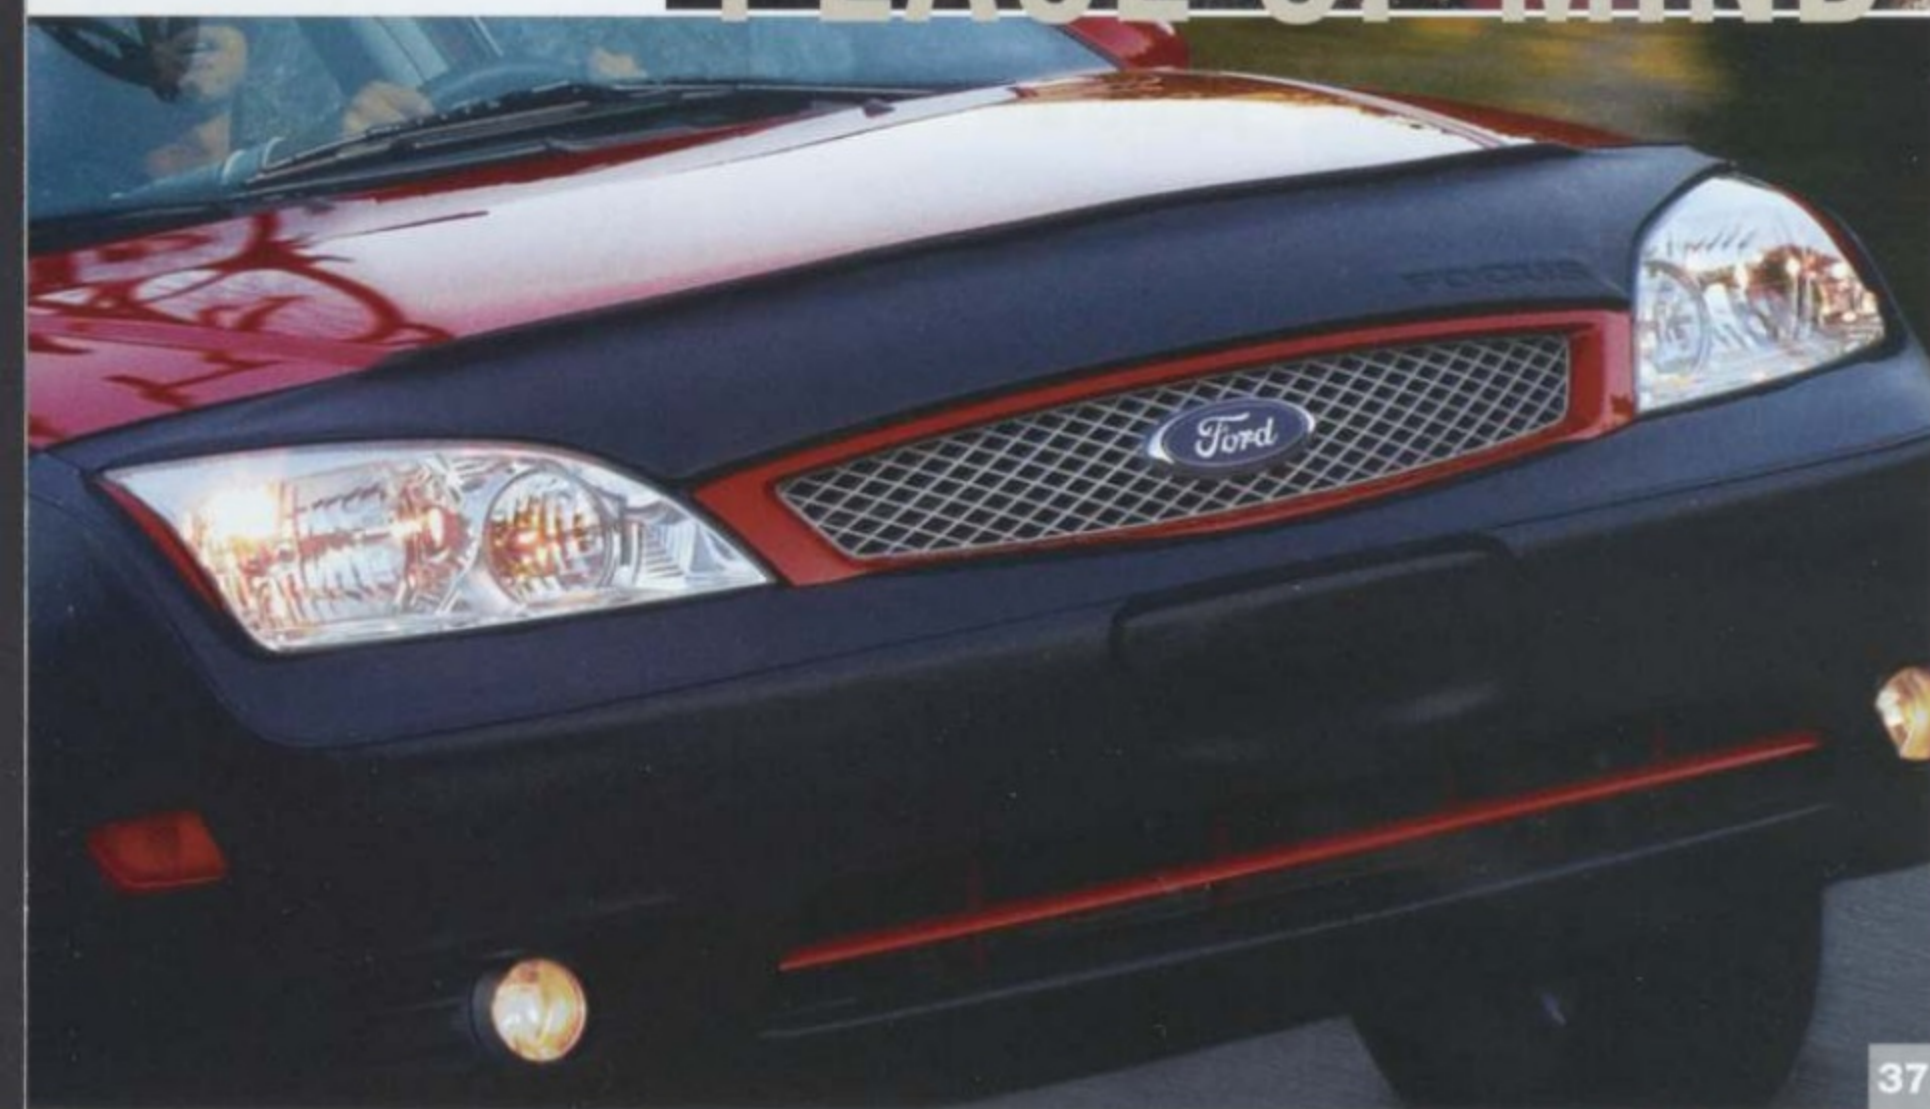

PEACE OF MIND

37

37. Daytime Running Lamp Module
This system automatically activates the low-beams at 75% of their normal operating voltage whenever the ignition is in the "on" position. Dealer installation recommended.
Base Part No. 13B218

38. Remote Start Systems*
Enjoy the comfort and convenience of a pre-warmed or pre-cooled vehicle. Systems start vehicle from up to 500 ft. (150 m) away, and ensure that it's locked and that its security system (if equipped) is armed. Comes with two remote transmitters. Two systems to choose from: Remote Start only; and Remote Start and Vehicle Security. Available for automatic transmissions only. Securilok® kit (sold separately) required for most applications. Dealer installation recommended.
Base Part No. 19G364 (19G365 for Securilok®)

39. Remote Keyless Entry*
If your vehicle is equipped with power door locks, the remote keyless entry will let you lock and unlock the doors from up to 50 ft. (15 m) away. System features remote illuminated entry, which turns on the dome light, and a one-button personal protection panic feature that activates the vehicle's horn. Includes two hand-held remotes. Dealer installation recommended.
Base Part No. 220K51