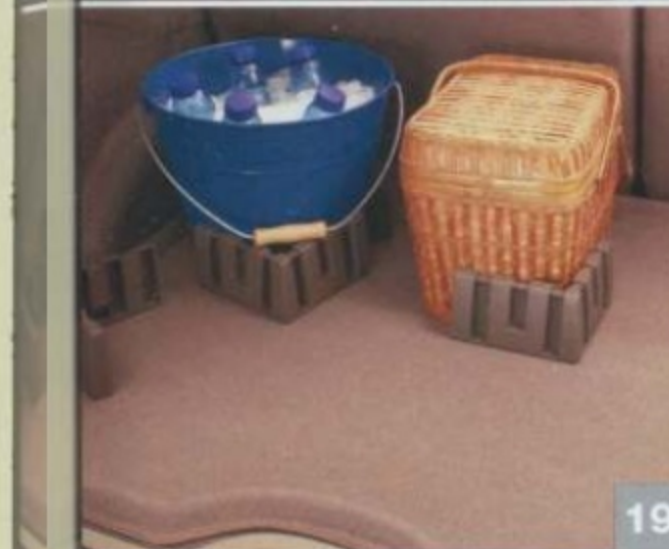

11

12

Custom Wheels*

A selection of custom wheels is now available at your local Ford dealer. Designed specifically for your vehicle, they meet Ford's rigorous appearance, durability and corrosion-resistance requirements. Each wheel is kitted and includes the wheel, center cap and lug nuts (most applications). Base Part No. 1007

11. 3M5Z-1007-FA

16" X 6.5" Polished aluminum 6-spoke style. Includes polished aluminum center cap (kit does not include lug nuts.)

12. 3S4Z-1007-HA

16" X 6" Bright machined aluminum 5-spoke style. Includes chromed center cap and chromed lug nuts.

Protect your wheels!
See page 11 for Wheel Locks.

INSIDE AMENITIES

13

14

15

16

13. Smoker's Pack and Ash Cup/Coin Holder

Add an ash cup and a lighter to your vehicle. The ash cup/coin holder is designed to fit in cup holders and includes a lid to keep ashes or spare change in place. It's constructed of a durable thermoplastic and removes easily for cleaning. Both the ash cup and lighter mount to the center console. Base Part No. 04788
Ash Cup/Coin Holder
Base Part No. 04788
Ash Cup w/Lighter Element

14. Speed Control

Microcomputer-controlled system automatically adjusts the throttle to maintain your desired cruising speed. Fingertip controls are conveniently located on the steering wheel. Dealer installation recommended. Base Part No. 9A818

15. Mobile-Ease™

Leading-edge technology lets you dial, send and receive calls through your Bluetooth™ wireless phone – hands-free, through simple voice commands. Integrates with vehicle's audio system and mutes radio as you send/receive calls. Automatically links with a compatible hands-free wireless Bluetooth phone as you enter vehicle. Visit the bluetooth.letstalk.com website for available Bluetooth phones. Base Part No. 19G399