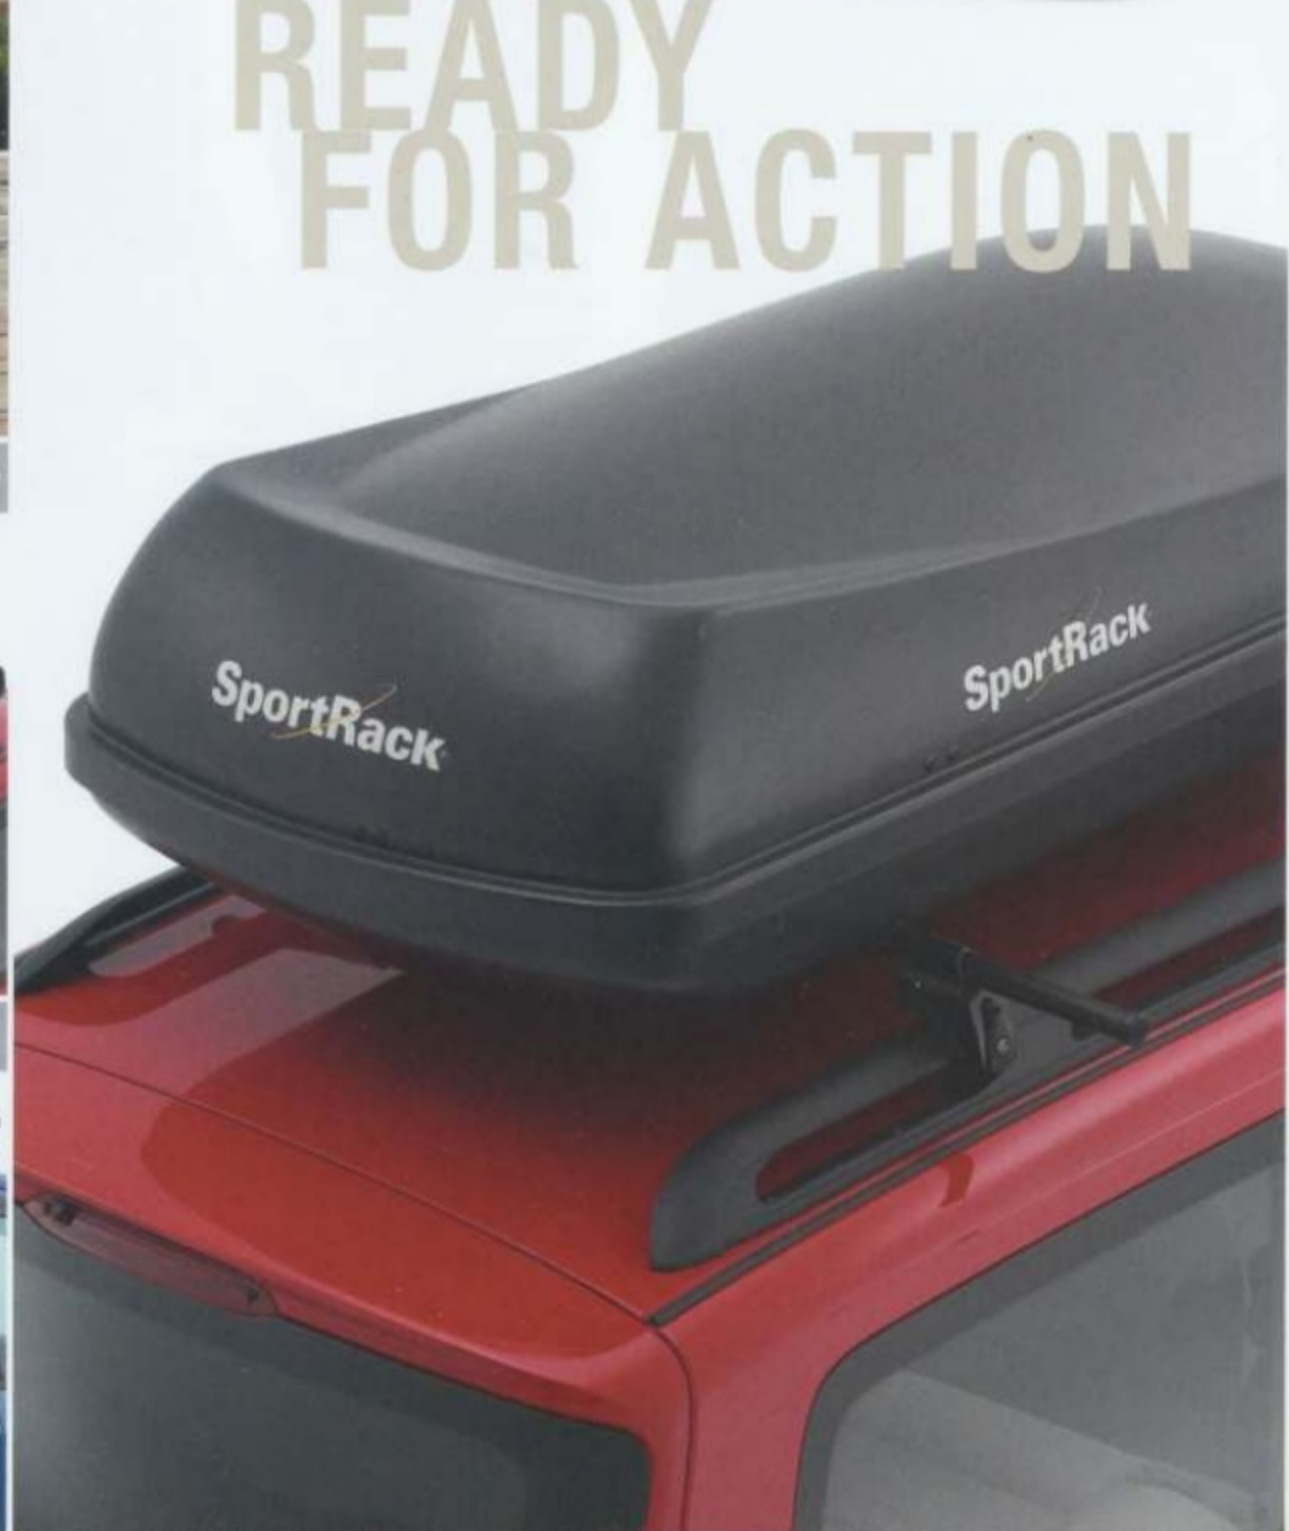

30

READY FOR ACTION

29