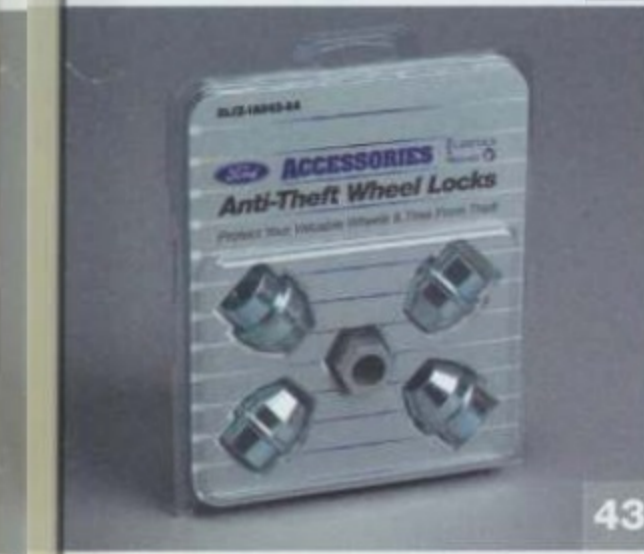

**39. Remote Keyless Entry\***  
If your vehicle is equipped with power door locks, the remote keyless entry will let you lock and unlock the doors from up to 50 ft. (15 m) away. System features remote illuminated entry, which turns on the dome light, and a one-button personal protection panic feature that activates the vehicle's horn. Includes two hand-held remotes. Dealer installation recommended.  
Base Part No. 220K51

38

39

40

41

42

43

**40. Cargo Security Shade**  
Conceal your belongings with this heavy-duty vinyl shade. Mounts behind rear seat above the cargo area and may be stored on its roll when not in use. Available in colors to match the vehicle interior. Focus Wagon only.  
Base Part No. 45440

**41. Highway Safety Kit**  
Convenient carrying kit includes a first aid kit, a reflective triangle, a flashlight, bungee cords, a thermal blanket, cotton gloves, hose tape, a multifunction knife, Phillips and slotted head screwdrivers, a 12-hour light stick, jumper cables and pliers.  
Base Part No. 19F515