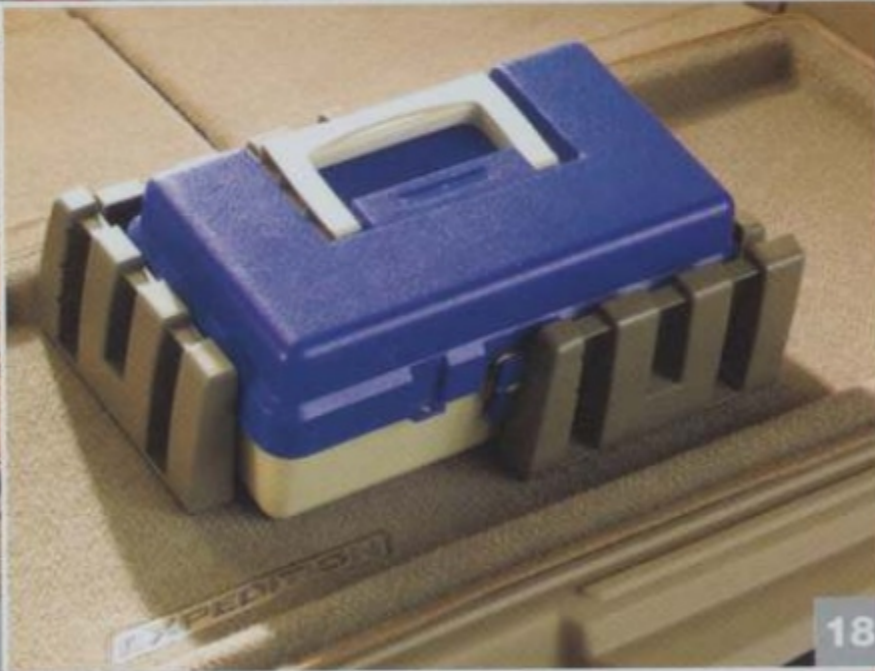

*Eligible for residualization under a Ford Credit Red Carpet Lease.

15 16

17

18

19

6

15. DVD Rear Seat Entertainment System*

Compact, all-in-one, overhead DVD unit features a 7" flip-down, 16:9, LCD screen that folds neatly into headliner when not in use. Comes with remote control and two wireless headphones. System also plays CDs, MP3s, CDRs and CDRWs. Has RCA inputs for video games, VCR or camcorder. Can also work through vehicle's stereo. Comes with vehicle-specific mounting hardware. Available for all Expeditions with rear A/C. Base Part No. **196323**