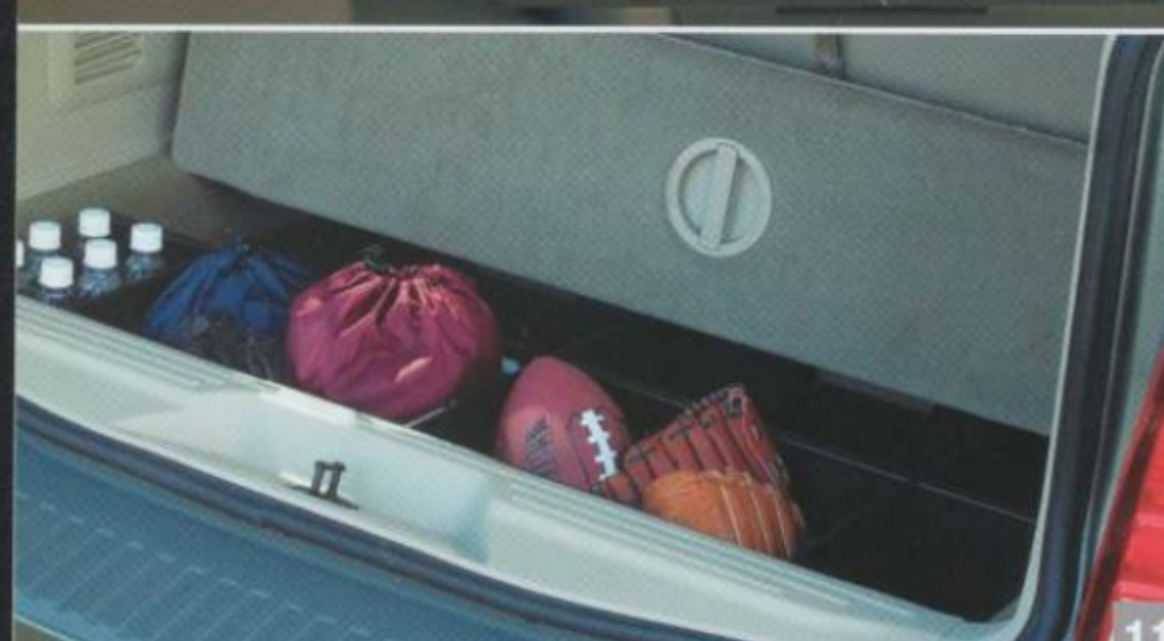

10

10. DVD Rear Seat Entertainment System*

Compact, all-in-one, overhead DVD unit features a 7" flip-down, 16:9, LCD screen that folds neatly into headliner when not in use. Comes with remote control and two wireless headphones. System also plays CDs, MP3s, CDRs and CDRWs. Has RCA inputs for video games, VCR camcorder. Can also work through vehicle's stereo. Comes with vehicle-specific mounting hardware. Base Part No. **19G323**

11. Cargo Management System

Provides a cargo area that allows you to conceal storage items inside the unit, in the rear cargo area, and on top of the unit's 220-lb. load-bearing lid. Located in the third-row tub for maximum storage capability, it collapses for easy storage. Base Part No. **1711600**

12. Rear Cargo Net

Keep packages and other loose items from spilling in your vehicle. The netting stretches easily over bulky items and the soft braided cording won't scratch painted surfaces. Corner loops attach to existing rings in vehicle's cargo area. Installs easily; no tools required. Envelope style. Base Part No. **1655066**

13. Smoker's Pack and Ash Cup/Coin Holder

Add an ash cup and a lighter to your vehicle. The ash cup/coin holder is designed to fit in cup holders and includes a lid to keep ashes or spare change in place. It's constructed of durable thermoplastic and removes easily for cleaning. Both the ash cup and lighter mount to the center console. Base Part No. **04810**

Ash Cup/Coin Holder

Base Part No. **04810**

Ash Cup with Lighter Element

14. Vehicle Security System*