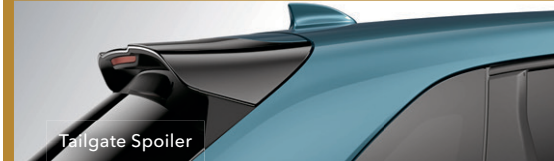

HPD Accessories