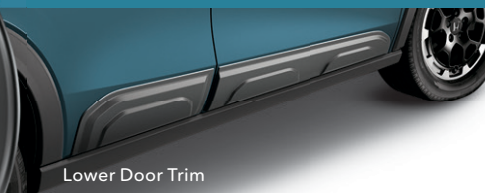

HPD Accessories