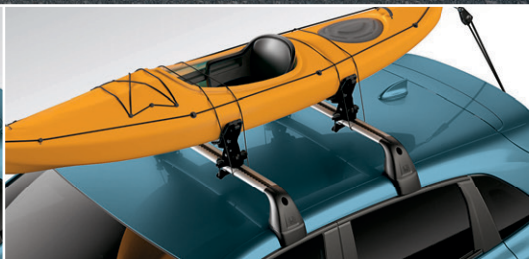

2025

HR-V

Honda Genuine Accessories

Why you should buy Honda Genuine Accessories

As the proud owner of a brand new Honda, you have a unique opportunity to apply your own finishing touches. Make your Honda yours by choosing from a wide array of Honda Genuine Accessories that add style, protection, and convenience.

So now's the perfect time to tailor your ride to fit your personal needs and preferences.

Fit, Finish, and Functionality

Honda Genuine Accessories are designed specifically for Honda vehicles, providing a factory color match, factory-installed appearance and functionality tailored to each individual model.