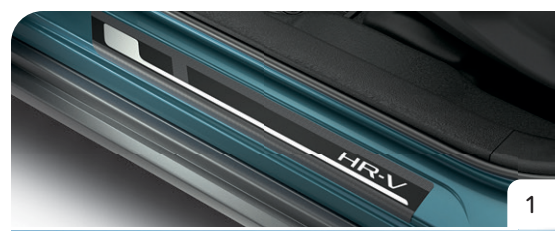

Rugged Lifestyle Accessories

HR-V LX shown in Nordic Forest Pearl with Gloss Black Emblems, HPD Emblem, HPD Decal, Front and Side Lower Trim, Lower Door Trim, Roof Rack, Ski/Snowboard Attachment, Tailgate Spoiler, and 17-in Glint Black Alloy Wheels.

Protection and Convenience

1. Door Sill Protection Film
2. All-Season Floor Mats
3. Cargo Net
4. Cargo Cover
5. Cargo Tray
6. Seat Back Protectors