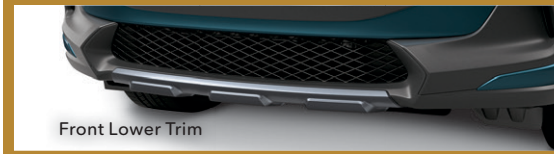

HPD Accessories