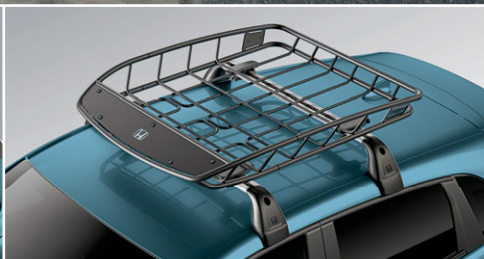

2025

HR-V

Honda Genuine Accessories

Why you should buy Honda Genuine Accessories

As the proud owner of a brand new Honda, you have a unique opportunity to apply your own finishing touches. Make your Honda yours by choosing from a wide array of Honda Genuine Accessories that add style, protection, and convenience.

So now's the perfect time to tailor your ride to fit your personal needs and preferences.

Fit, Finish, and Functionality

Honda Genuine Accessories are designed specifically for Honda vehicles, providing a factory color match, factory-installed appearance and functionality tailored to each individual model.