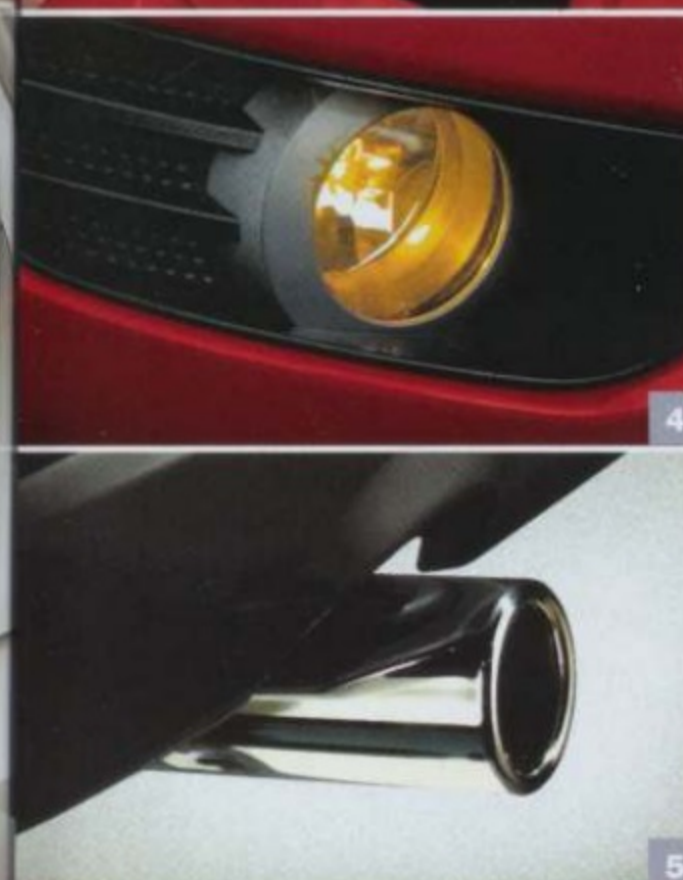

4 Fog Lights

For optimal vision and safety. Fog lights mount to the lower fascia of the front bumper with original equipment design that ensures proper fit. Dealer installation recommended.
Base Part No. **15200**

5 Chrome Exhaust Tip*

Slips over the end of the tailpipe. Constructed of heavy-duty, chrome-plated stainless steel for long life. Easy to install; no drilling necessary.
Base Part No. **5K238**

6 Focus Ground Effects Body Kit*

Trick out your Focus with these cool effects. Constructed of rugged original-equipment material, ground effects are available in four separate kits: front and rear fascias (primed), 4-door (includes fastener hardware and exhaust tip); front and rear fascias (primed), 3-/5-door (includes fastener hardware and exhaust tip); spoiler, 4-door (select painted colors); spoiler, 3-/5-door (primed). Available for vehicles when originally equipped with fog lamps (excluding ST model).
Base Part No. **20049** Fascia Kit
Base Part No. **44210** Spoiler

*Eligible for residualization under a Ford Credit Red Carpet Lease.