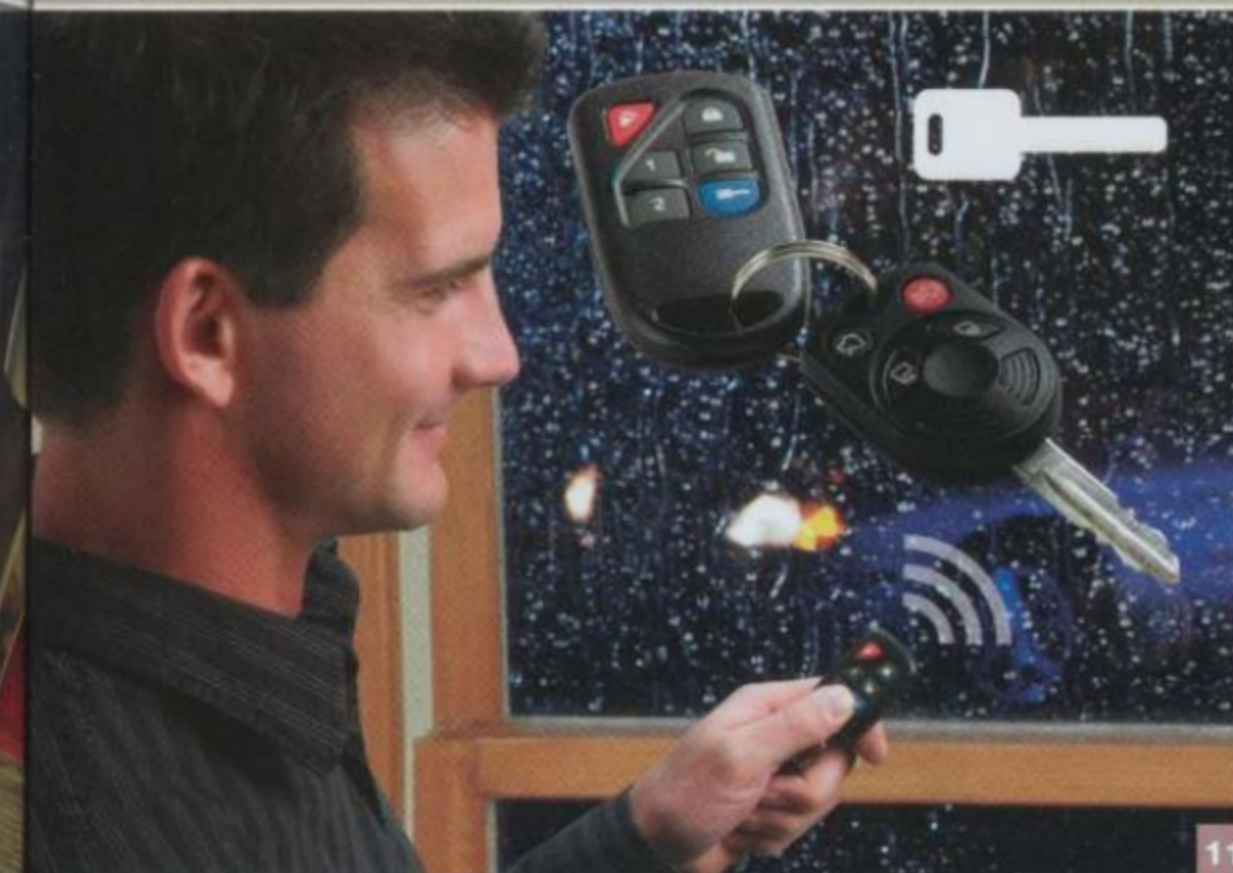

INSIDE THE COMFORT ZONE. Genuine Ford Accessories are engineered and factory tested to be in perfect synch with your Fusion – providing innovative interiors that offer comfort, convenience, style and peace of mind.

[fordaccessoriesstore.com]

8 9

10

11

12

13

14

8 Wheel Locks

For added protection against wheel theft, replace one lug nut on each wheel with one of these locks. Chrome-plated locks available for exposed lugs; anodized, zinc-plated locks available for hidden lugs. Kit includes four locks and key.
Base Part No. **1A043**

9 Trunk/Rear Cargo Net

Keep packages and other loose items from spilling in your vehicle. The black netting stretches easily over bulky items and the soft braided cording won't scratch painted surfaces. Corner hooks attach to existing rings (or install those provided) in vehicle's cargo area. Installs easily; no tools required. Envelope style.
Base Part No. **55066**

10 Trunk Cargo Organizer

Premium-grade polyethylene with a removable, adjustable divider system for separating items. Also helps protect vehicle interior from spills. Installs easily in trunk area – no tools required.
Base Part No. **115A00**

11 Remote Start Systems