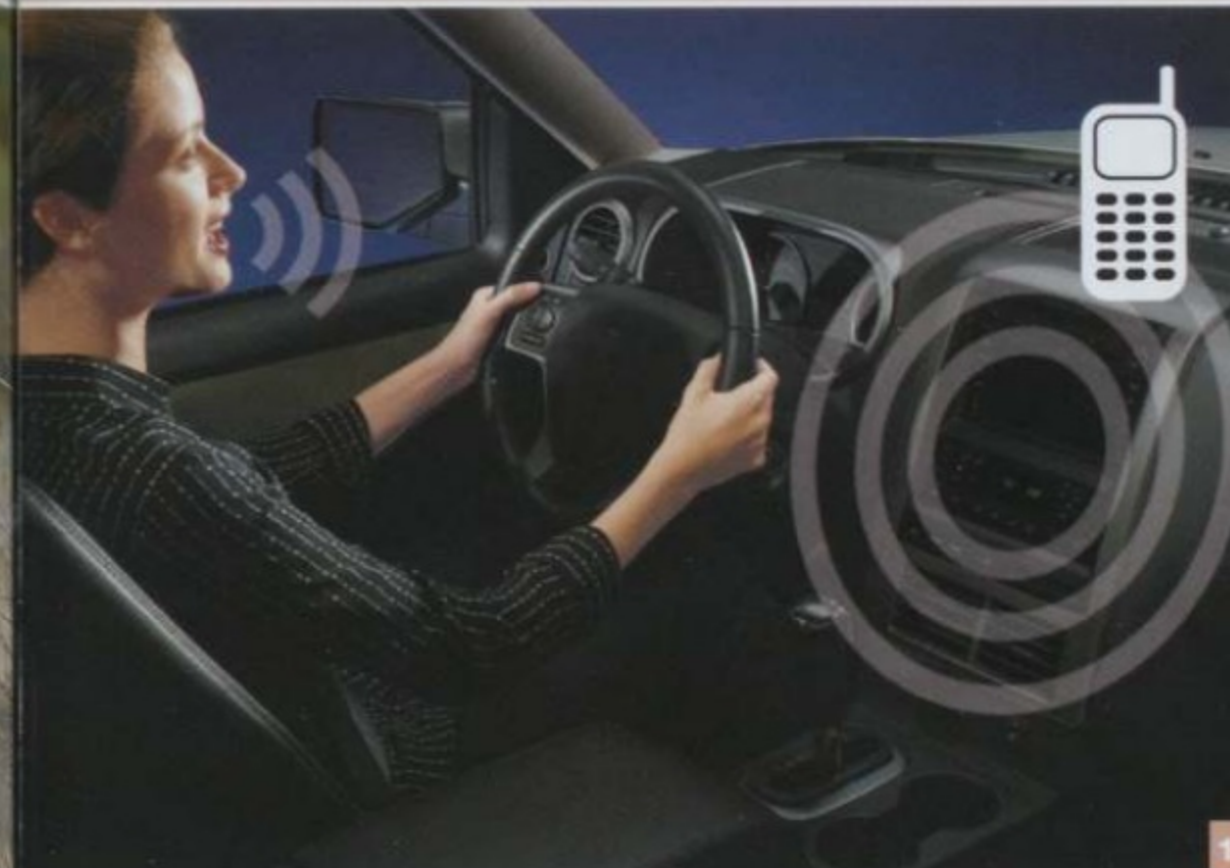

INSIDE THE COMFORT ZONE.

Genuine Ford Accessories are engineered and factory tested to be in perfect synch with your Mustang – providing innovative interiors that offer comfort, convenience, style and peace of mind.

[fordaccessoriesstore.com]

13

15

14

16

17

13 Smoker's Pack and Ash Cup/Coin Holder

Add an ash cup and a lighter to your vehicle. The ash cup/coin holder is designed to fit in cup holders and includes a lid to keep ashes or spare change in place. It's constructed of a durable thermoplastic and removes easily for cleaning. Both the ash cup and lighter mount to the center console.

Base Part No. **04810** Ash Cup/Coin Holder
Base Part No. **04810** Ash Cup with Lighter Element

14 Electrochromic Mirrors and Electrochromic HomeLink® Mirrors

Ease the discomfort of headlight glare in your rearview mirror. Automatically dims when glare is detected. Electrochromic Mirrors are available with built-in compass only or with the added feature of a temperature display. Electrochromic HomeLink Mirrors have a wireless control feature that allows you to activate home lighting, open garage doors, disarm security systems, and communicate with any radio-frequency-controlled home device from your vehicle. They are also available with compass only or with compass/temperature display. Dealer installation recommended.

Base Part No. **17700**

15 Mobile-Ease™