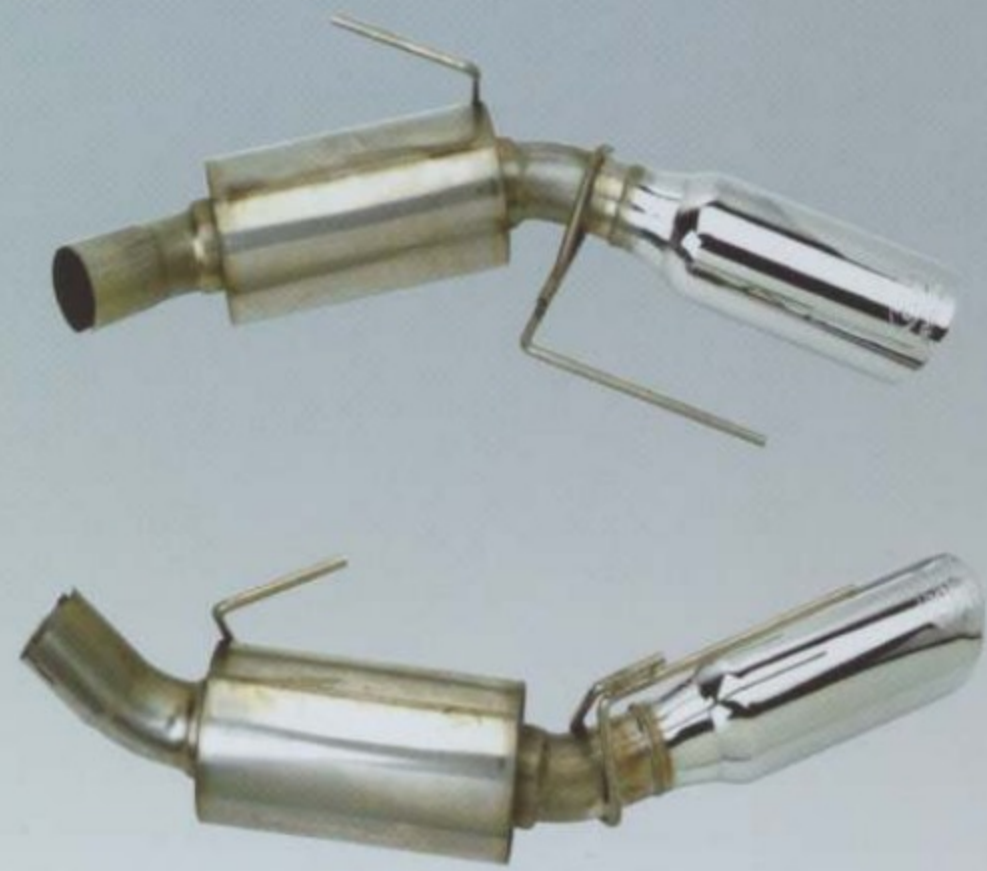

Your Mustang. Revved up.