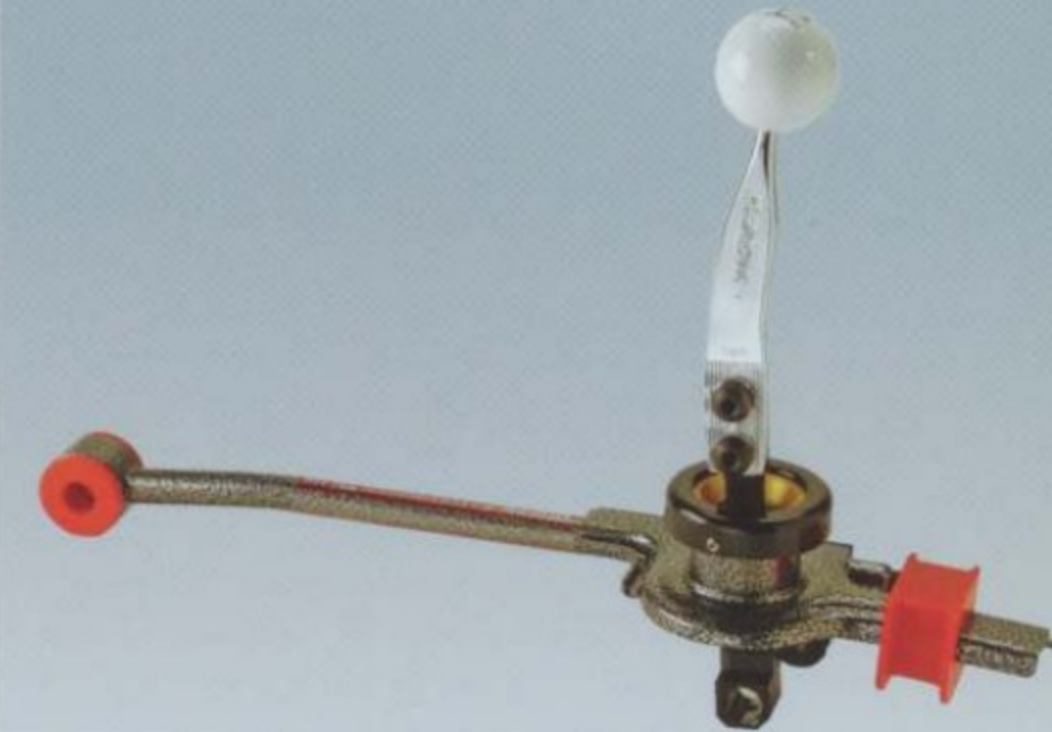

Your Mustang. Revved up.

37 38

39 40

41

Made by Ford enthusiasts for Ford enthusiasts, Ford Racing Performance Parts are among the best-engineered and best-performing parts that you can buy. So go fast and look good. It's time to put your Mustang in drive.

37 Mustang GT Axle Back Exhaust Kit

For a proven increase in horsepower and torque. Provides a louder, "throatier" exhaust note. Fits 2005–2007 Mustang GT. Includes mufflers with Ford Racing embossed 3.5" exhaust tips. 49 state drive-by noise legal (not legal in CA). **M-5230-5GT***

38 Handling Pack

For more street manners and an aggressive lowered stance. Stiffens up the front end, lowers car approximately 1.5". Fits 2005–2007 Mustang GT Coupe. Includes tuned dampers, lowering springs, anti-roll bars, strut tower brace. **M-2005-FR3**

*Not legal for sale or use on pollution-controlled motor vehicles.

Most Ford Racing Performance Parts are sold with no warranty. See fordracingparts.com for more details. Available at select FRPP Dealers only.

39 Power Pack

For drivers who want to power up and still maintain mild street manners. Adds approximately 20 horsepower at rear wheels. Includes 90mm cold air kit with calibration, axle back muffler kit with polished exhaust tips and performance oil filter. Visit www.fordracingparts.com for applications.

40 Mustang GT Short Throw Shifter with Chrome Handle and Ball

Designed by Ford Racing and Hurst to reduce shift throw by 40%. Fits 2005–2007 Mustang GT with 3650 transmission. Spherical bearing with classic chrome shifter, classic white ball shift knob, and OE main stamping. Includes urethane body vibration isolators. **M-7210-T1**

41 Mustang Stainless Steel Ford Racing Entry Guards