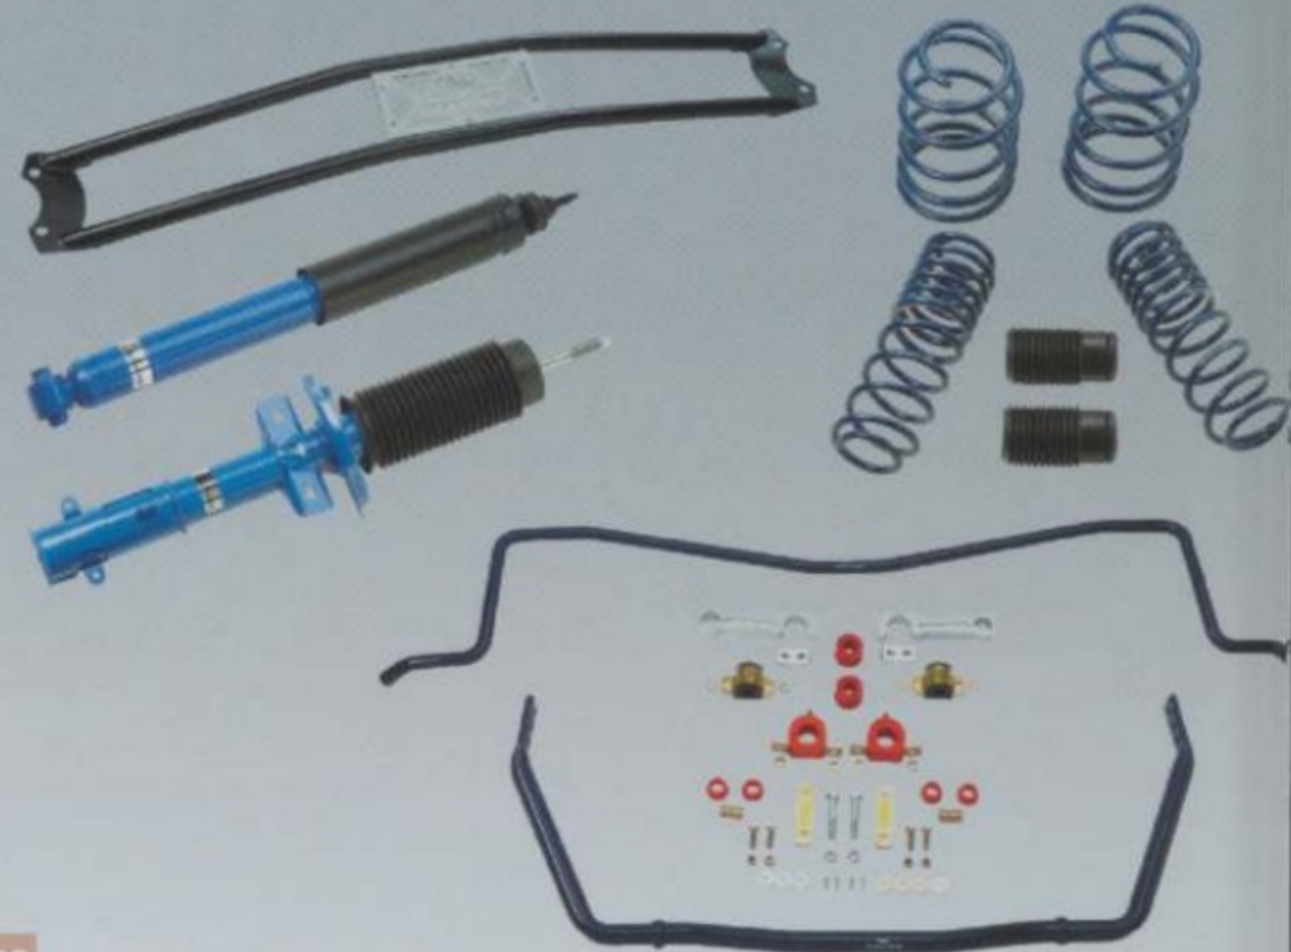

Your Mustang. Revved up.

37 38

39 40

41

Made by Ford enthusiasts for Ford enthusiasts, Ford Racing Performance Parts are among the best-engineered and best-performing parts that you can buy. So go fast and look good. It's time to put your Mustang in drive.

37 Mustang GT Axle Back Exhaust Kit

For a proven increase in horsepower and torque. Provides a louder, "throatier" exhaust note. Fits 2005–2007 Mustang GT. Includes mufflers with Ford Racing embossed 3.5" exhaust tips. 49 state drive-by noise legal (not legal in CA). **M-5230-5GT***

38 Handling Pack

For more street manners and an aggressive lowered stance. Stiffens up the front end, lowers car approximately 1.5". Fits 2005–2007 Mustang GT Coupe. Includes tuned dampers, lowering springs, anti-roll bars, strut tower brace. **M-2005-FR3**

*Not legal for sale or use on pollution-controlled motor vehicles.

Most Ford Racing Performance Parts are sold with no warranty. See fordracingparts.com for more details. Available at select FRPP Dealers only.

39 Power Pack

For drivers who want to power up and still maintain mild street manners. Adds approximately 20 horsepower at rear wheels. Includes 90mm cold air kit with calibration, axle back muffler kit with polished exhaust tips and performance oil filter. Visit www.fordracingparts.com for applications.

40 Mustang GT Short Throw Shifter with Chrome Handle and Ball

Designed by Ford Racing and Hurst to reduce shift throw by 40%. Fits 2005–2007 Mustang GT with 3650 transmission. Spherical bearing with classic chrome shifter, classic white ball shift knob, and OE main stamping. Includes urethane body vibration isolators. **M-7210-T1**

41 Mustang Stainless Steel Ford Racing Entry Guards