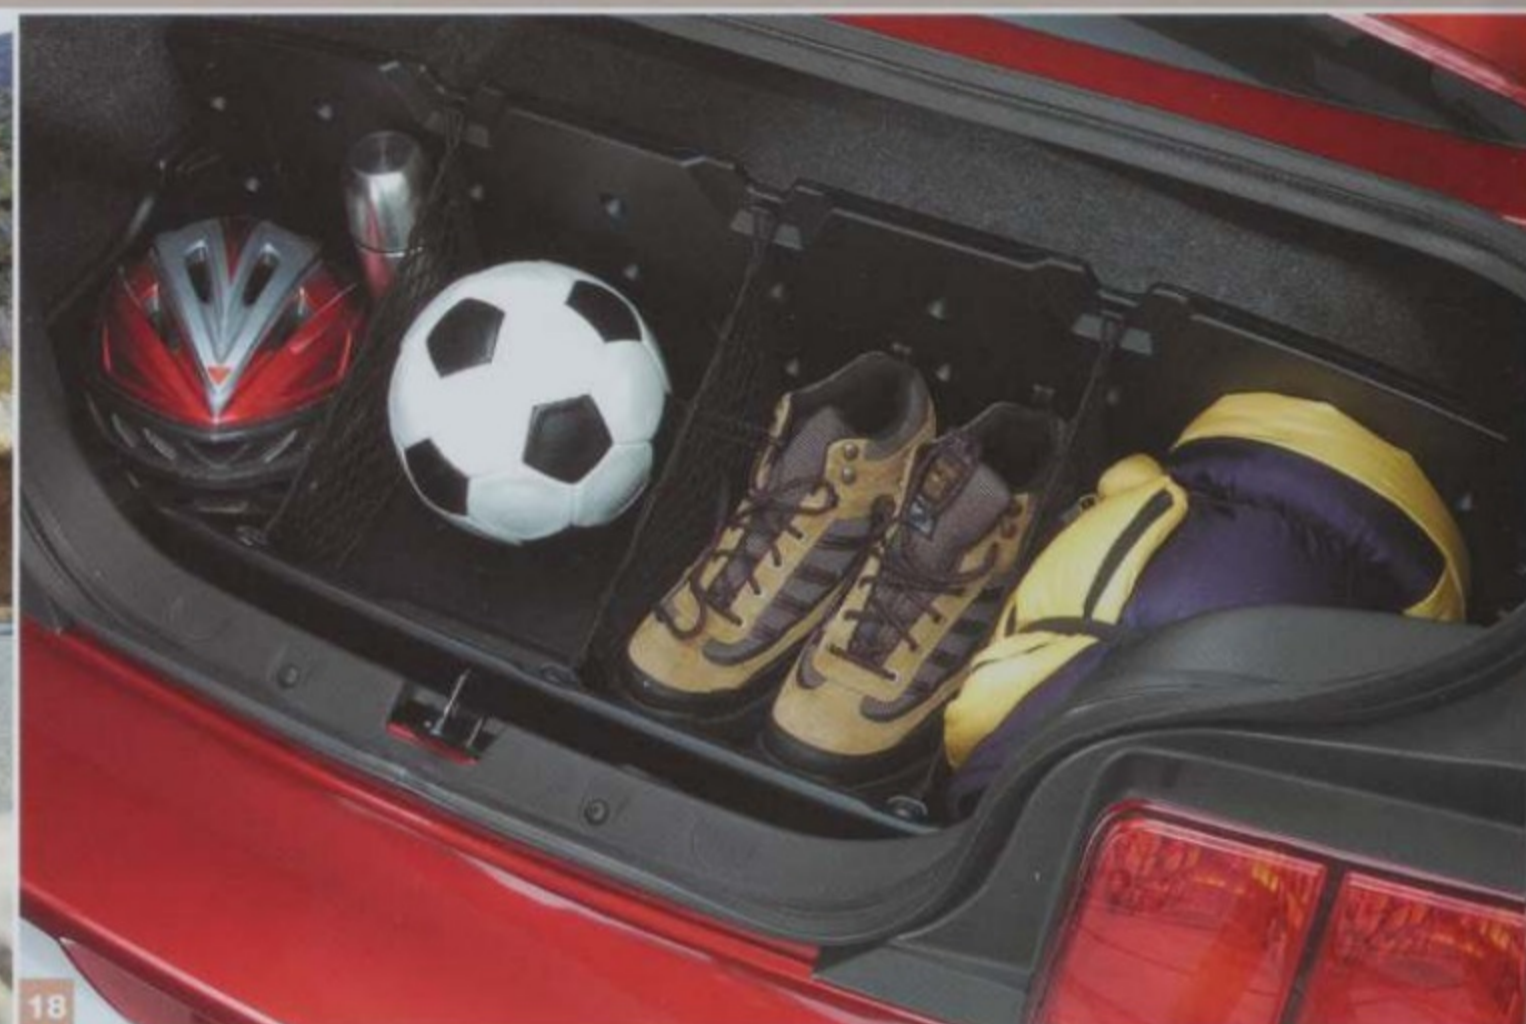

GO THE DISTANCE. Whether you're adding function or flair – or both – to your Mustang, you can always count on Genuine Ford Accessories. They're covered by the same outstanding limited warranty as your new Mustang (see back cover for details).

[fordaccessoriesstore.com]

18 Trunk Cargo Organizer

Premium-grade polyethylene with a removable, adjustable divider system. Installs easily in trunk area – no tools required. Protects vehicle interior from spills. NOTE: Does not fit into Mustangs equipped with shaker 1000 subwoofers in the trunk.

Base Part No. **115A00**

19 Trunk Cargo Net

Keep loose items organized. Netting stretches easily over bulky items; braided cording won't scratch painted surfaces. Corner hooks attach to existing rings (or install those provided) in vehicle's cargo area. Installs easily; some tools required. Envelope style.

Base Part No. **550A66**

20 Full Vehicle Cover*

Constructed of multi-layer, non-woven, breathable material, NOAH® covers resist rain, snow, acid rain and bird droppings, and protect your vehicle's finish from UV rays and door dings. Double-stitched overlapped seams; elastic sewn into the front and rear hems help hold cover in place. Non-scratch grommets can be used with a tie-down rope (included) or a cable and lock (not included). Also available with WeatherShield™ fabric that features the Nextec® encapsulation process for excellent protection and compact storage. Silk-screened vehicle logo on front; license plate view window in rear.

Base Part No. **19A412**

21 Shelby GT500 Full Vehicle Cover

(not pictured) Constructed of gray WeatherShield™ fabric that features the Nextec® encapsulation process for excellent protection and compact storage. Features "Cobra Snake" image (in black) on front and Shelby script (in black) at rear. Includes storage bag with "Cobra Snake" image (in black).

Base Part No. **19A412**