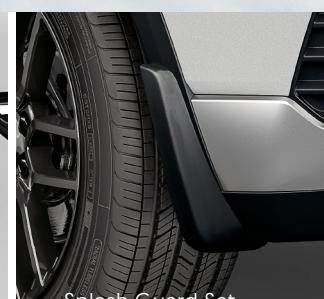

Gloss Black Type S Emblem

Type S Valve Stem Caps

Rear Diffuser

Front Grille | Gloss Black A-Mark Emblem

Splash Guard Set

Short Roof Box

Black Wheel Locks

Seat Back Protectors