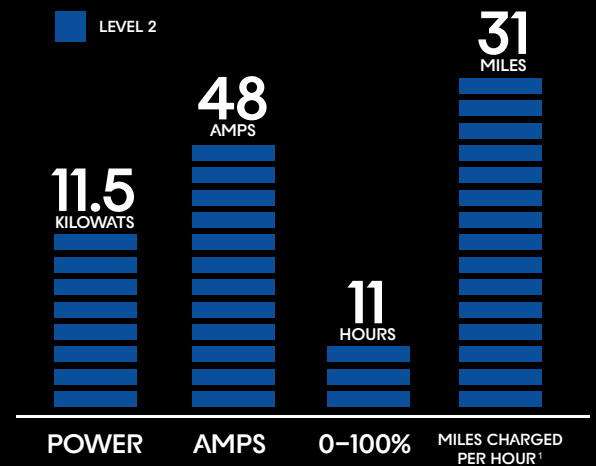

¹ Estimated 31 mi. range based on internal testing and specific conditions using Acura Home Charging Station. Your results will vary based on vehicle and battery condition, charger output, original state of charge, and environmental factors.