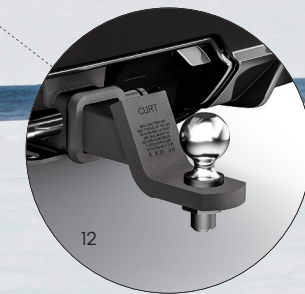

PROTECTION, CONVENIENCE, AND STYLE-ELECTRIFIED.

1. Front Underbody Spoiler	5. Roof Basket	9. Rear Diffuser
2. Gloss Black A-SPEC Emblem	6. Side Underbody Spoiler	10. Carbon Fiber Tailgate Spoiler
3. Carbon Fiber Door Mirror Cover	7. Crossbars	11. Gloss Black Emblems
4. Lower Door Trim	8. 20-in Black Alloy Wheels	12. Trailer Hitch Accessories

ZDX A-SPEC AWD shown in Snowfall Pearl with accessories.
Some components and colors may vary. Please see your Acura dealer for details.

ZDX TYPES

Generate excitement with the added spark of exclusive signature upgrades. Each proudly displays the distinct Type S logo, a stylish tribute to precision engineering.

ZDX Type S shown in Tiger Eye Pearl with Carbon Fiber Door Mirror Covers, Front Grille, Front Underbody Spoiler, Gloss Black Emblems, and Side Underbody Spoilers.