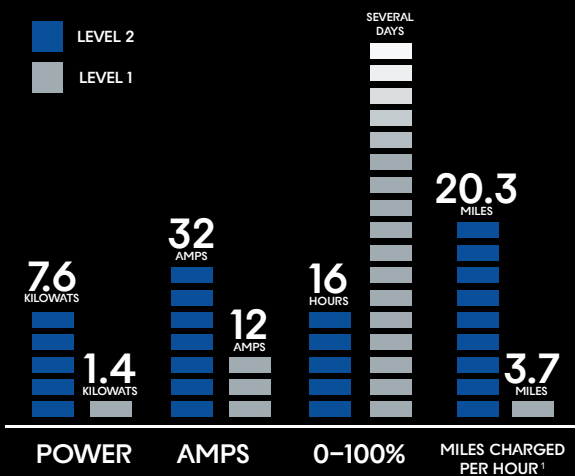

¹ Estimated 31 mi. range based on internal testing and specific conditions using Acura Home Charging Station. Your results will vary based on vehicle and battery condition, charger output, original state of charge, and environmental factors.