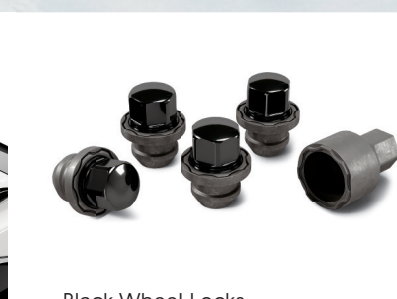

Gloss Black Type S Emblem

Type S Valve Stem Caps

Rear Diffuser

Front Grille | Gloss Black A-Mark Emblem

Splash Guard Set

Short Roof Box

Black Wheel Locks

Seat Back Protectors