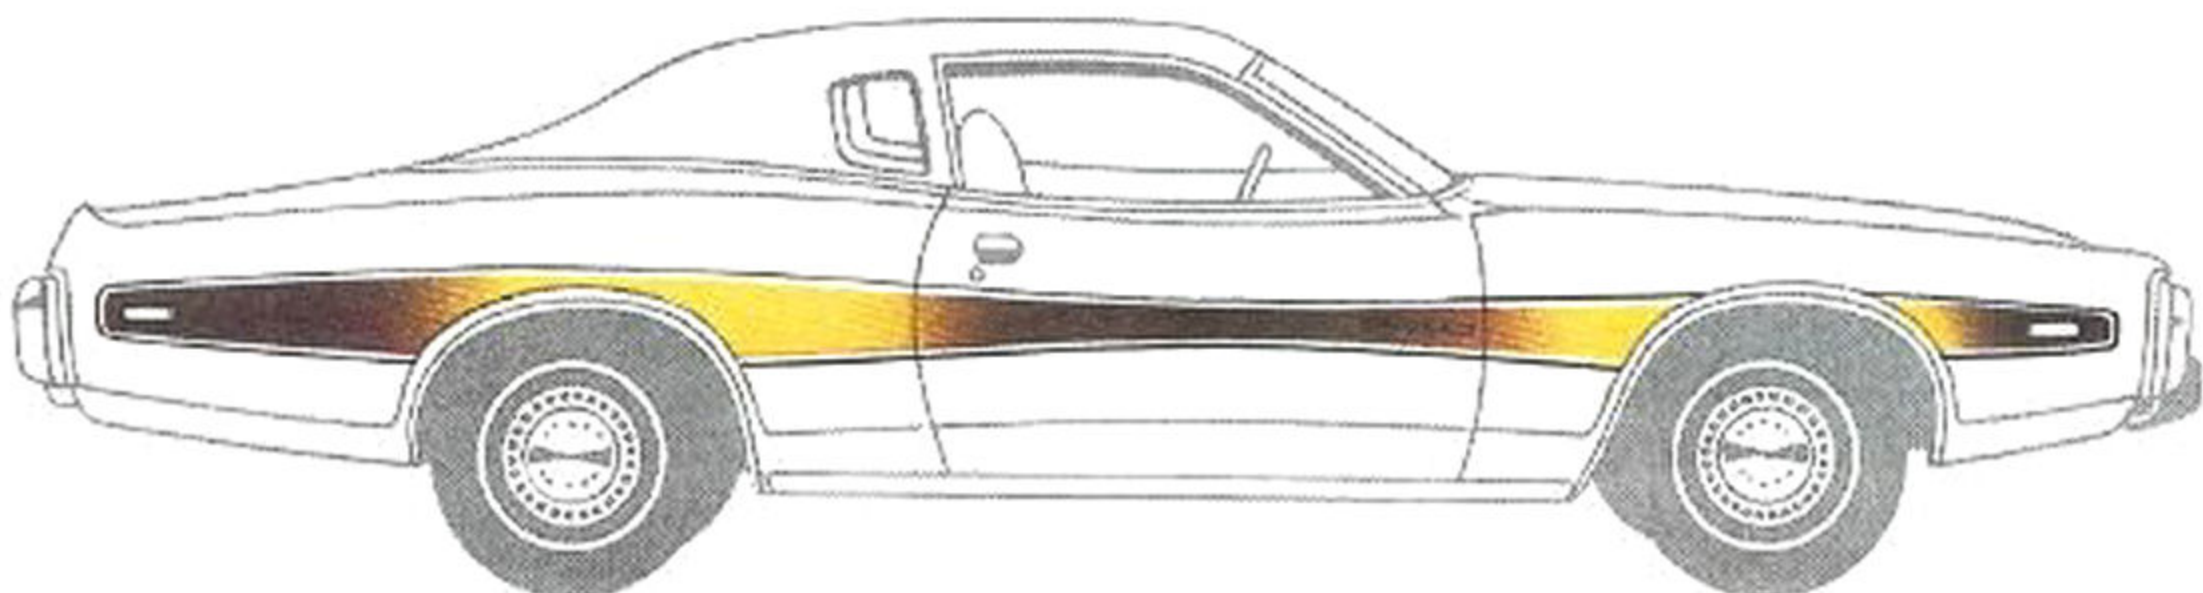

PARCHMENT/BROWN GRADATED BODY SIDE TAPE STRIPE is standard on all Spring Special Charger models. (Sales Code V6K.)