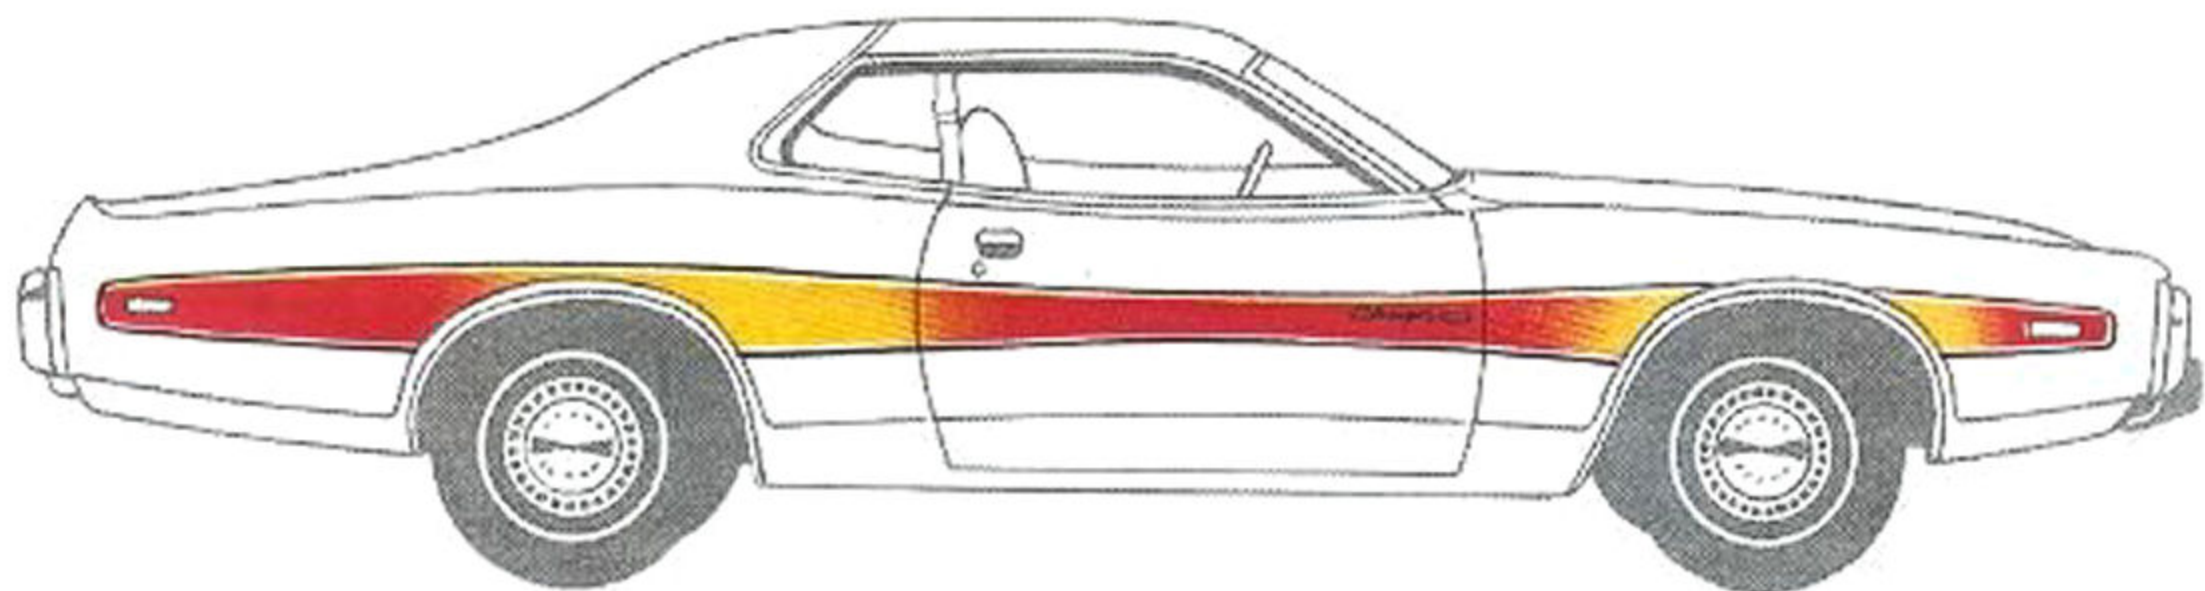

STRIPES

STRIPES

Have we got stripes for you.

STRIPES

STRIPES

STRIPES

A STRIPE OF A DIFFERENT COLOR

Charger's wide variety of personalized stripes represents a quick and easy way to personalize this car and increase sales profits. Stripes fit in beautifully with Charger's image and are designed to enhance its unique lines. Make sure your prospects know of their availability.

RED GRADATED BODY SIDE TAPE STRIPE is an extra-cost option on all Charger models. (Sales Code V6R.)

BLACK BODY SIDE TAPE STRIPE is standard with Rallye package on Charger coupe and two-door hardtop. (Sales Code V6X.)

BODY SIDE UPPER PAINT STRIPE is standard on Charger SE and Charger hardtop models. Extra-cost option on Charger coupe. (Sales Codes: Blue, V7B; Green, V7G; Parchment, V7L; White, V7W; Black, V7X; Gold, V7Y.)