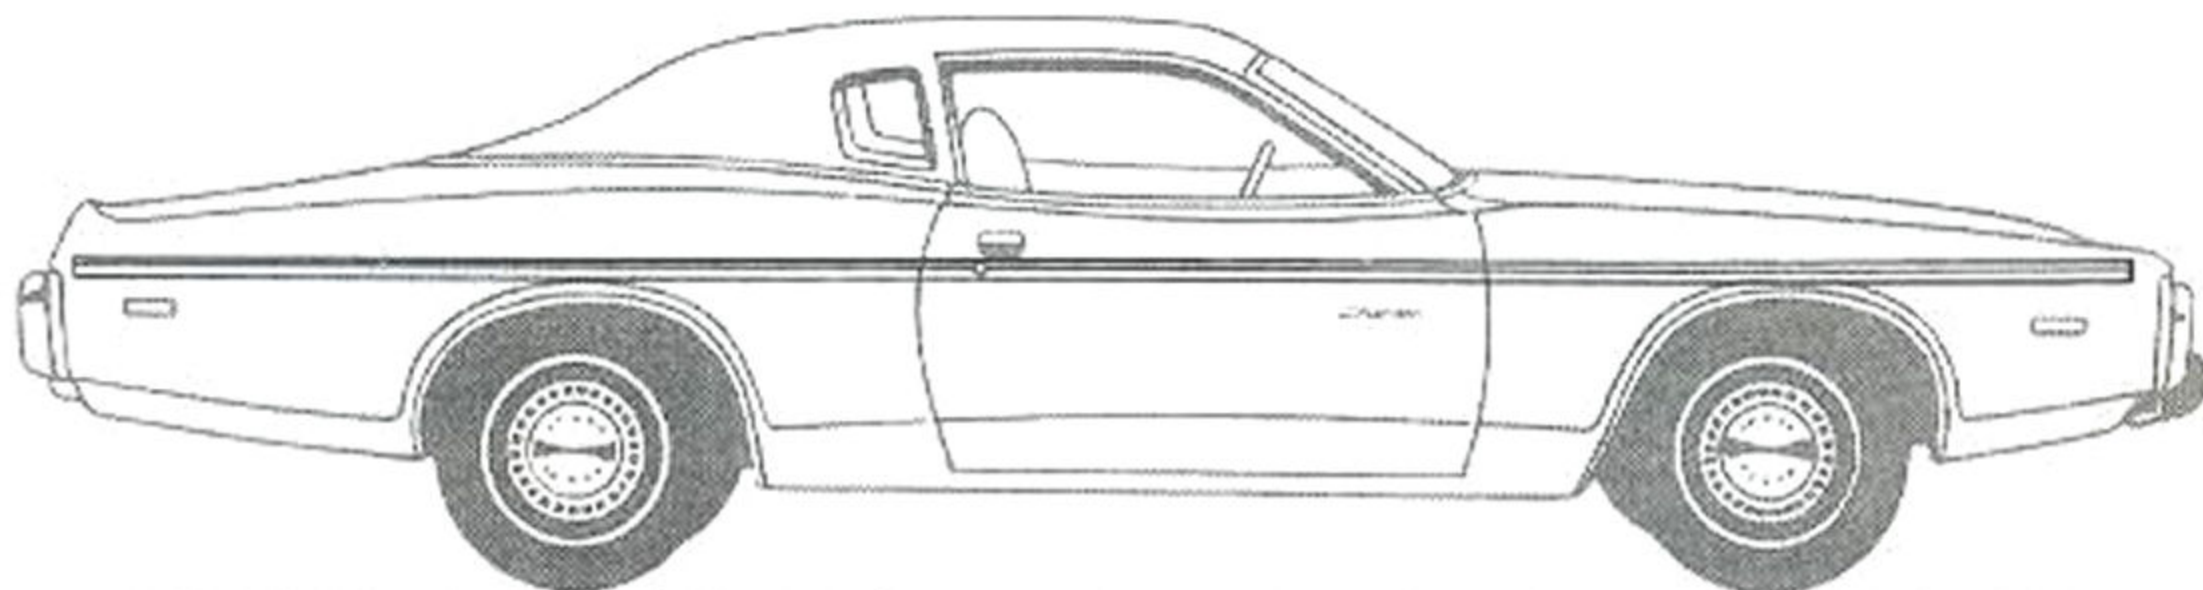

BODY SIDE TAPE STRIPE is available in white only and is optional on all Charger hardtop models. (Sales Code V9W.)