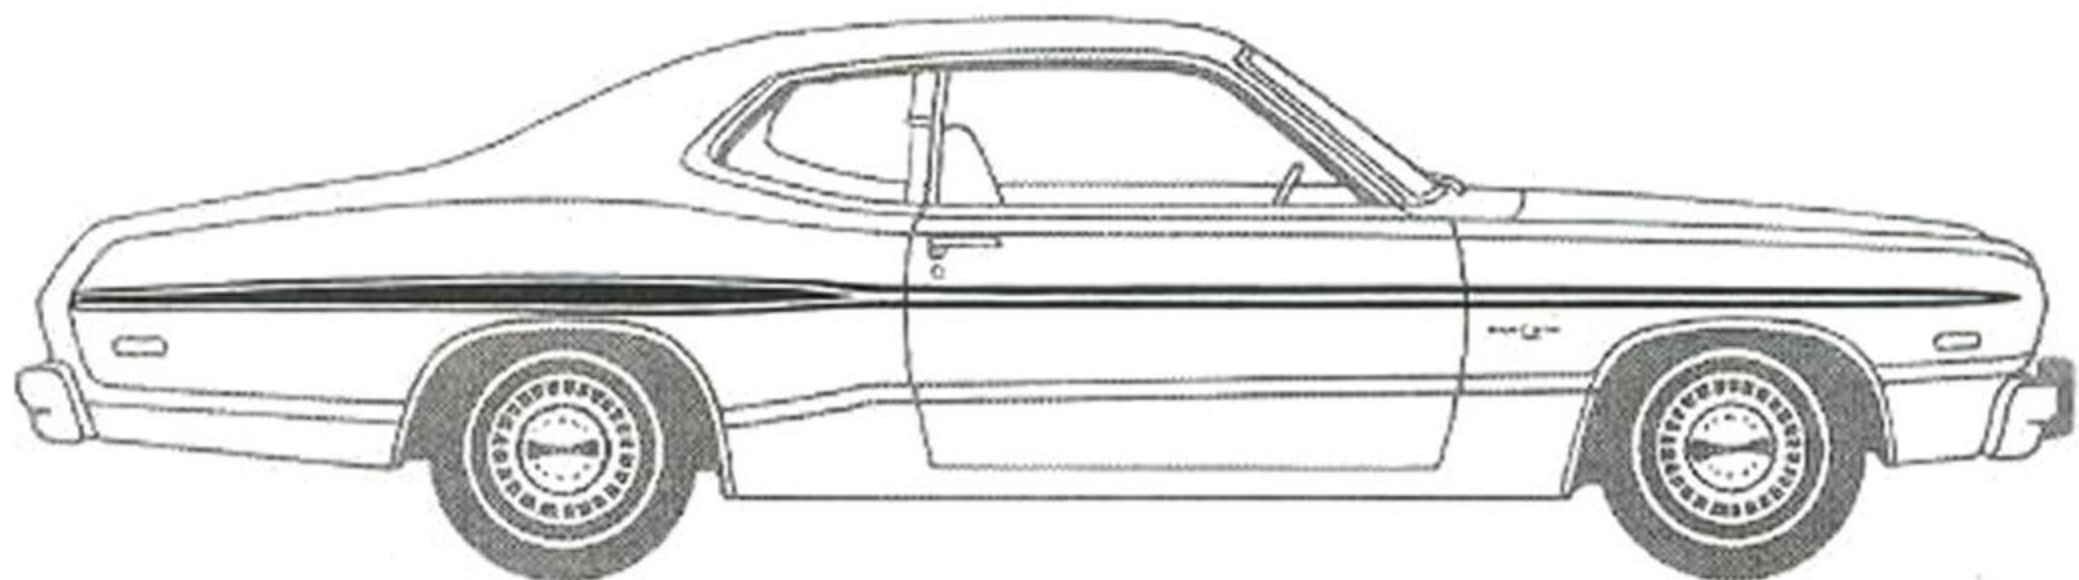

MORE STRIPES FOR SPORTS

Dart Sport's youthful lines are beautifully accentuated by the performance stripe and "up and over" stripe shown here. You can offer your prospects the look of performance without sacrificing Dart's proven economy. No wonder Dart's sales continue to climb.

BODY SIDE PERFORMANCE STRIPE: It's standard on the 360 Sport and optional on Dart Sport. (Sales Codes: White, V6W; Black, V6X.)