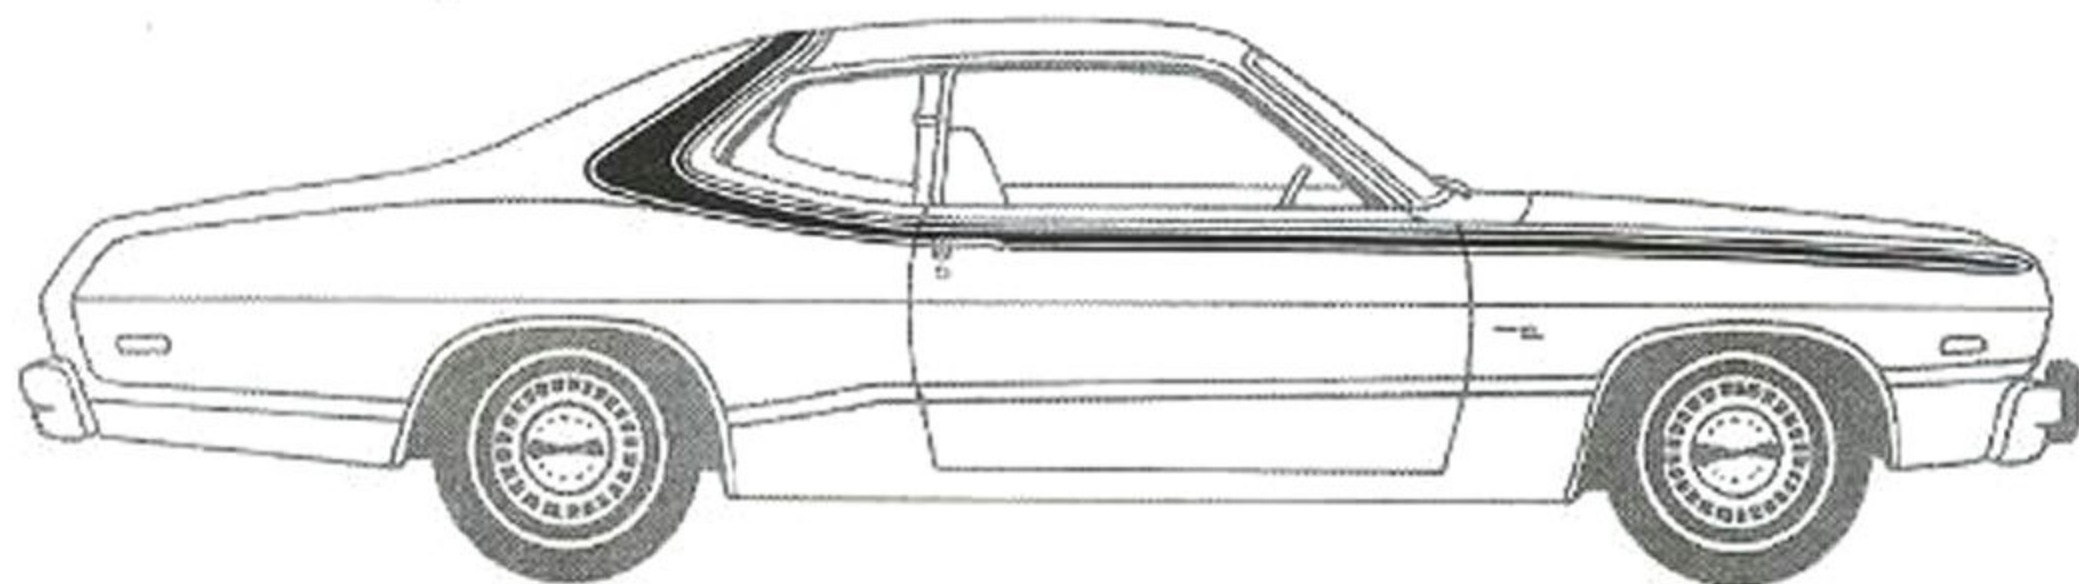

"UP AND OVER" TAPE STRIPE: Standard with Sport Topper. (Package Sales Code A65.) Not available with full vinyl roof or with V6 stripe. (Sales Codes: Parchment, V9L; White, V9W; Black, V9X.)