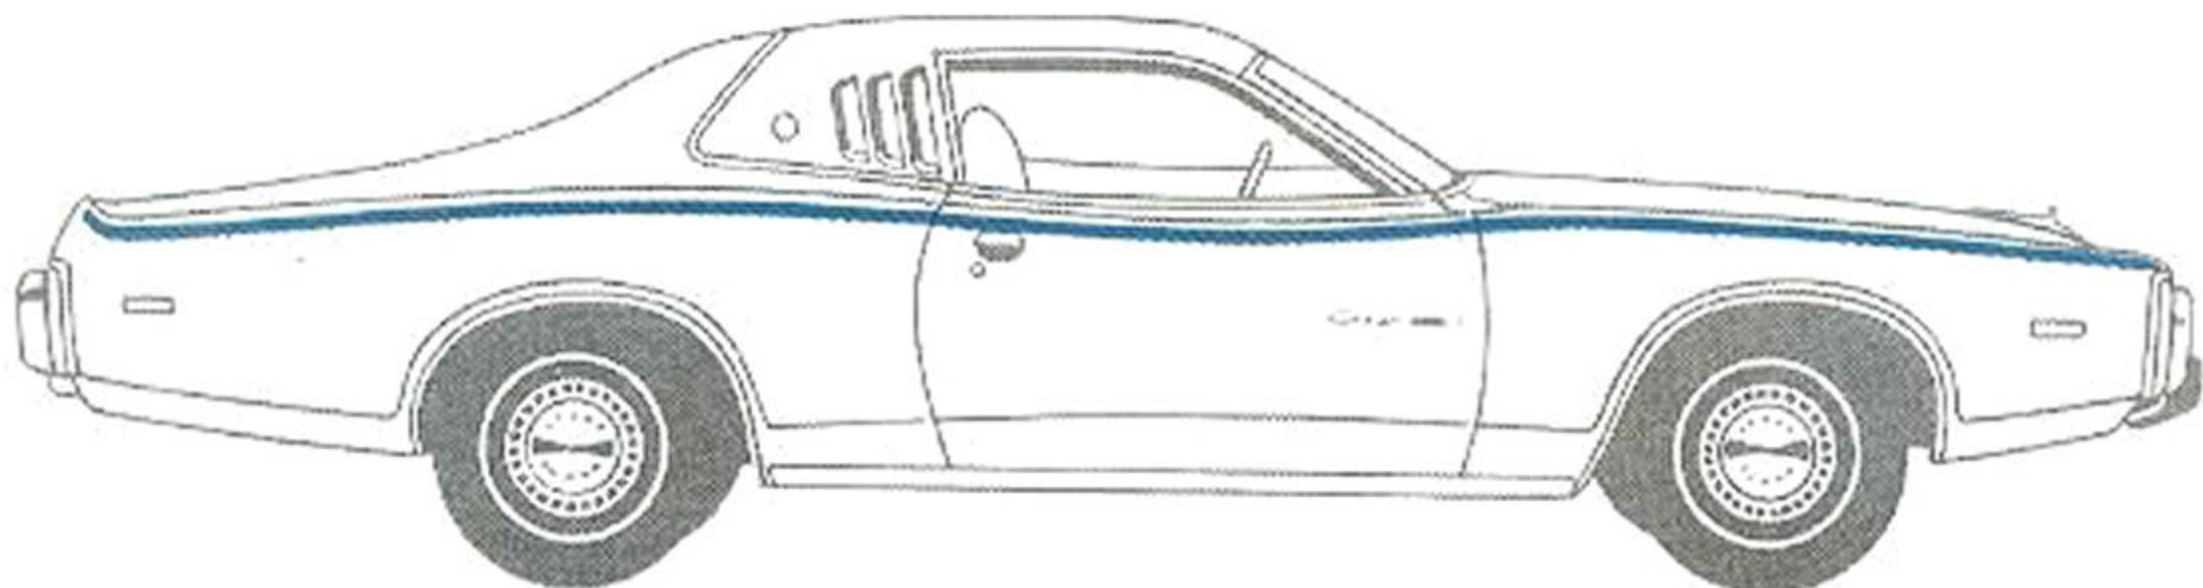

HOOD PAINT TREATMENT is a unique option available with the A57 Rallye package only. Not available on Charger SE. (Sales Code V21.)

REAR DECK TAPE is optional on all Charger models. Available in black only. (Sales Code V8X.)

RED GRADATED BODY SIDE TAPE STRIPE is an extra-cost option on all Charger models. (Sales Code V6R.)

BLACK BODY SIDE TAPE STRIPE is standard with Rallye package on Charger coupe and two-door hardtop. (Sales Code V6X.)

BODY SIDE UPPER PAINT STRIPE is standard on Charger SE and Charger hardtop models. Extra-cost option on Charger coupe. (Sales Codes: Blue, V7B; Green, V7G; Parchment, V7L; White, V7W; Black, V7X; Gold, V7Y.)