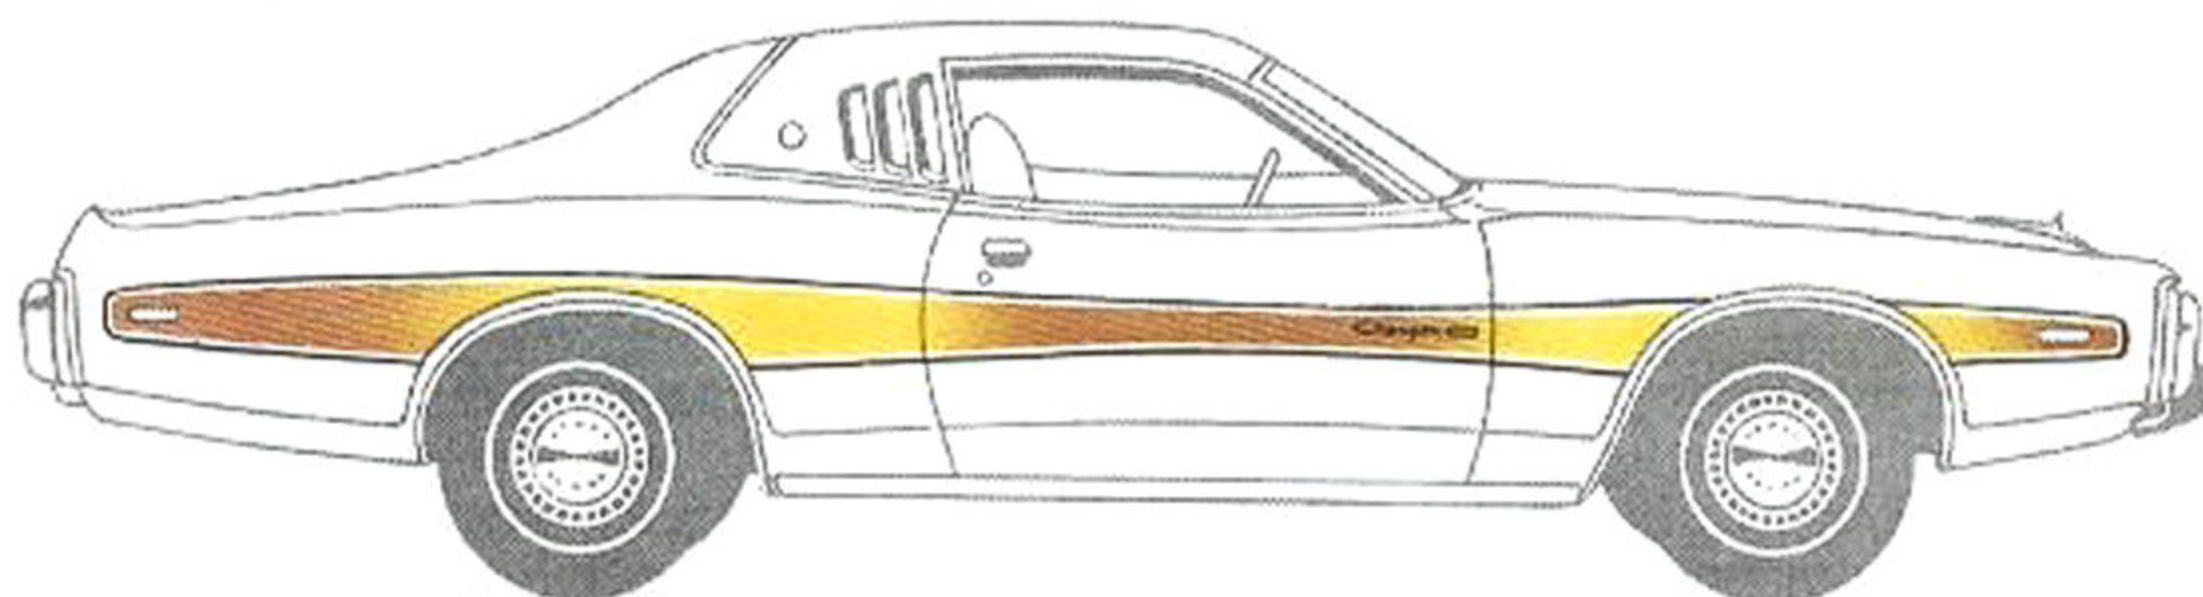

RED GRADATED BODY SIDE TAPE STRIPE is an extra-cost option on all Charger models. (Sales Code V6R.)

BLACK BODY SIDE TAPE STRIPE is standard with Rallye package on Charger coupe and two-door hardtop. (Sales Code V6X.)

BODY SIDE UPPER PAINT STRIPE is standard on Charger SE and Charger hardtop models. Extra-cost option on Charger coupe. (Sales Codes: Blue, V7B; Green, V7G; Parchment, V7L; White, V7W; Black, V7X; Gold, V7Y.)

BODY SIDE TAPE STRIPE is available in white only and is optional on all Charger hardtop models. (Sales Code V9W.)

GOLD GRADATED BODY SIDE TAPE STRIPE is an extra-cost option on all Charger models. (Sales Code V6Y.)