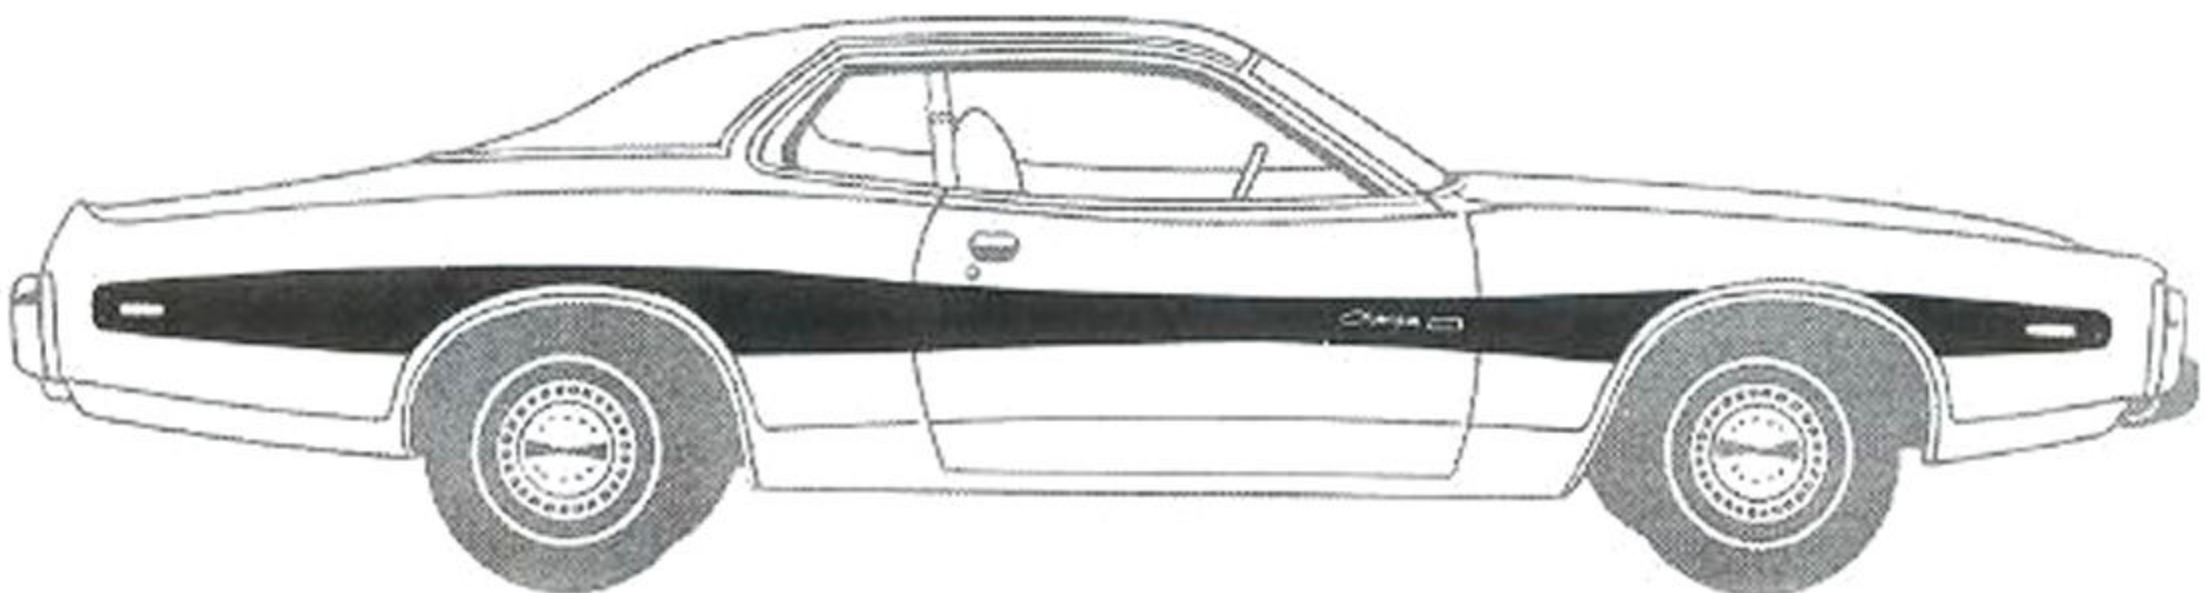

STRIPES

STRIPES

Have we got stripes for you.

STRIPES

STRIPES

STRIPES

A STRIPE OF A DIFFERENT COLOR

Charger's wide variety of personalized stripes represents a quick and easy way to personalize this car and increase sales profits. Stripes fit in beautifully with Charger's image and are designed to enhance its unique lines. Make sure your prospects know of their availability.

RED GRADATED BODY SIDE TAPE STRIPE is an extra-cost option on all Charger models. (Sales Code V6R.)

BLACK BODY SIDE TAPE STRIPE is standard with Rallye package on Charger coupe and two-door hardtop. (Sales Code V6X.)