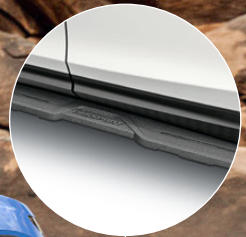

The 2025 Passport

Rely on accessories built to be as unrelenting as your sense of adventure. Outfit your Passport with Honda Genuine Accessories.

Frame Mount Bike Attachment
Safely transport your bike without the hassle of disassembling it

Gloss Black Rear H-Mark Emblem
Accentuate your Passport's unique body style with this boldly designed insignia

Trailer Hitch
Put in tow all that you need when adventure comes your way

Die-Cast Running Boards
Add a rugged, aggressive look to your Passport

(Top right and bottom image) Passport EX-L-TrailSport shown in Diffused Sky Blue Pearl with Body Side Molding, Crossbars, Die-Cast Running Boards, Fender Flares, Frame Mount Bike Attachment, Gloss Black Rear H-Mark Emblem, Trailer Hitch, and HPD 18-in Black Alloy Wheels with Black Wheel Locks and Black Wheel Lug Nut Set.

Roof Basket
Low-profile design for more storage on long trips

Crossbars
Come to grips with packing and make yourself a loadmaster

Fender Flares
Add muscle-flexing detail for an extra-rugged look

HPD 20-in Black Alloy Wheels*

HPD 18-in Black Alloy Wheels
A boldly stylish upgrade that's sure to grab attention at every turn

Oil Pan Guard
Safeguard against the hazards of rough travel

Passport Black Edition shown in Lunar Silver Metallic with Crossbars, Door Visors, Fender Flares, Front Grille, Hood Protector, Oil Pan Guard, Roof Basket, and HPD 18-in Black Alloy Wheels with Black Wheel Locks and Black Wheel Lug Nut Set. Some components and colors may vary. Please see your Honda dealer for details.

5,000-lb
towing capacity**

Trailer Hitch

500-lb
tongue weight**

Roof Basket

150-lb
weight capacity

Roof Rails

165-lb
maximum-load capacity

All-Season Floor Mats
Extended sidewalls add extra protection to shield from the wear and tear of everyday driving