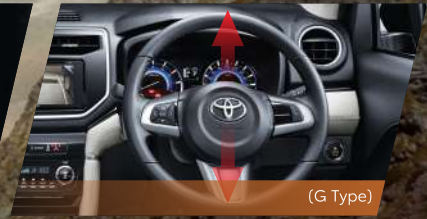

(G Type)

(G Type)

COMFORTABLE TILT STEERING (All Type)

Adjustable steering wheel for comfortable driving and confident control.