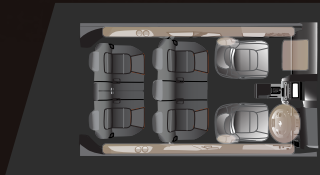

EMERGENCY BRAKE SIGNAL (EBS) (All Type)

PROTECTIVE 6 SRS AIRBAGS (All Type)