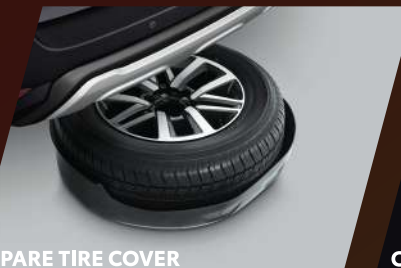

SCAN FOR MORE INFORMATION

TOYOTA CUSTOMIZATION OPTION

FOR YOUR CONVINIENCE

Customization items for all types may vary, depending on the products and areas.

AIR PURIFIER

SPORTY OUTER MIRROR COVER

SPARE TIRE COVER