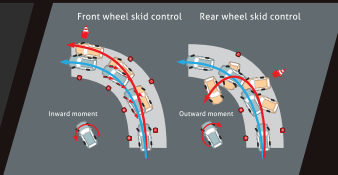

(G Type)

VEHICLE STABILITY CONTROL (All Type)