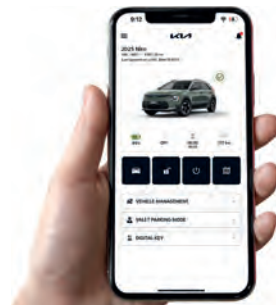

SiriusXM

With your new vehicle, enjoy access to SiriusXM® satellite radio from anywhere you go - while you're on the road, using the smartphone app, online, or even through your smart TV.

Free for the first 3 months. See features page or visit kia.ca for full details.