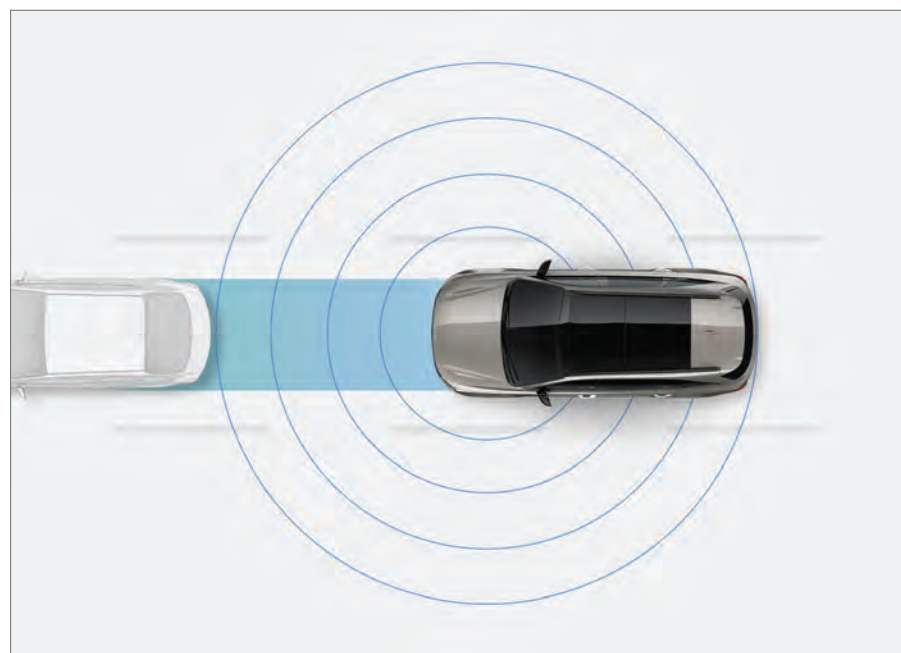

The new Sorento HEV

Movement that inspires

The go-anywhere hybrid electric vehicle.

The 2025 Sorento HEV brings an electrified advantage to all your adventures, delivering high-efficiency electric propulsion in stop-and-go city driving and worry-free gasoline performance with battery-replenishing regenerative braking whenever it's needed. All with exceptional comfort, style and leading-edge safety.

Smart Power Liftgate opens automatically when you stand behind it for 3 seconds with your Smart Key - and closes automatically when you walk away.*

The spacious cargo area provides up to 2,139 L (75.5 cu. ft.) of space to handle family-size loads.

Dual 12.3" TFT screens - one for driving information, one for infotainment and climate control - keep everything in your line of sight to enhance your driving experience.

The Surround View Monitor displays the situation around your vehicle to assist you with safe parking.*