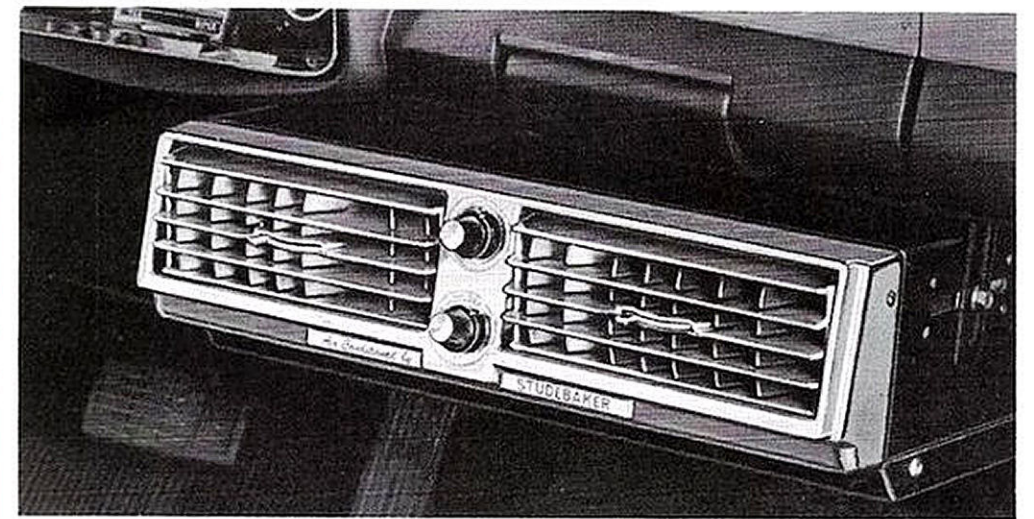

AUTOMATIC HILL HOLDER

POWER STEERING

AIR CONDITIONING

- Makes hot weather driving a pleasure for you.
- Controls the humidity in your car.
- Gives you a silent, draft-free ride.
- Prevents that "worn-out" feeling after a long trip.
- Invigorating! Keeps you alert for SAFE highway driving.

REAR SEAT SPEAKER

When operating in unison with radio speaker, provides stereophonic-type tone quality. Manually operated switch permits you to play front or rear speaker separately.