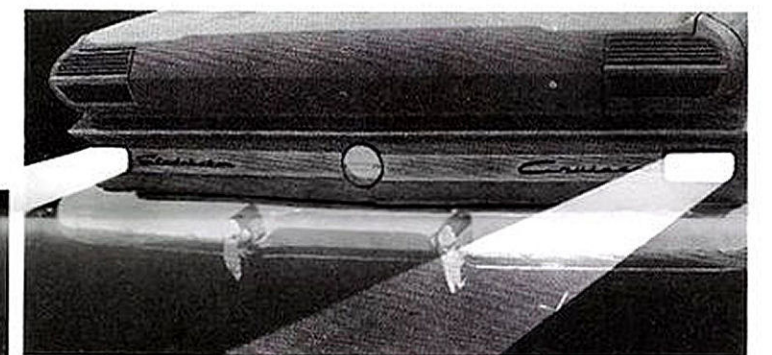

BACK-UP LIGHTS

Backing up at night presents no hazards when your car is equipped with back-up lights. They light automatically when shifting lever is moved into the reverse position.

VANITY TRAY LIGHT

Open the door and the light turns on automatically. Facilitates searching for articles at night. Also serves as a map light.

AUTOMATIC ELECTRIC CLOCK

Precision made and electronically calibrated for accuracy. Automatic self-adjustment to compensate for fast or slow movement. Beautifully styled to blend with instrument cluster.