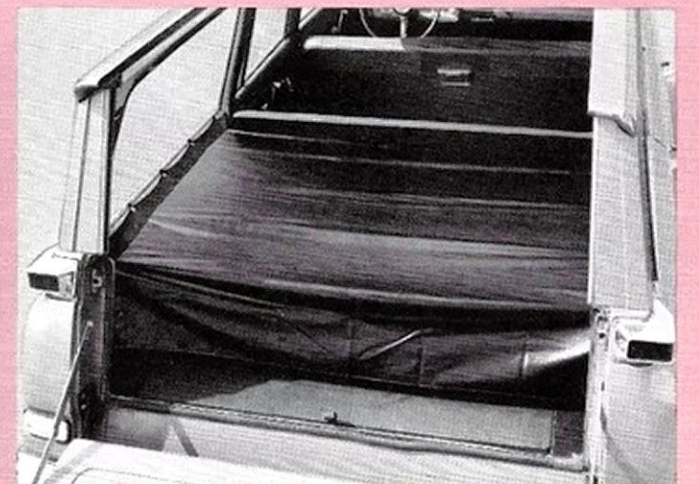

1966

Studebaker

Studebaker accessories are custom designed for Studebaker cars. As you unfold these pages, browse through the wide assortment that is offered for your car. Choose any Studebaker accessory with confidence because it is factory guaranteed to give you the finest in quality, performance and economy.

FOR YOUR NEW STUDEBAKER

that extra something

Printed in U.S.A.

WAGONAIRE EXCLUSIVES

for Safety-for Convenience-for Service

LUGGAGE RACK

TAIL GATE STEP

Permits easy access to the cargo area.

STATION WAGON CARGO MAT
Protect the cargo area of your Studebaker Wagonaire from dirt, grime and scuffing when carrying loads. Heavy duty ribbed construction to resist wear and tear.

STATION WAGON REAR DECK CUSHIONS

Provide comfort and utility for children, sportsmen and campers, on local trips as well as extended trips. Available in two sections for greater flexibility, easy handling and storage.

CARGO COVER

Especially designed for use by travelers and salesmen for covering and protecting luggage and samples in the cargo area. Custom fitted, durable vinyl construction and easy snap-on installation.

STA-BAR KIT

Protect children and pets from accidentally falling from open tail gate window. Can also be used to prevent loads from shifting in the cargo area. Easily removed when not needed.