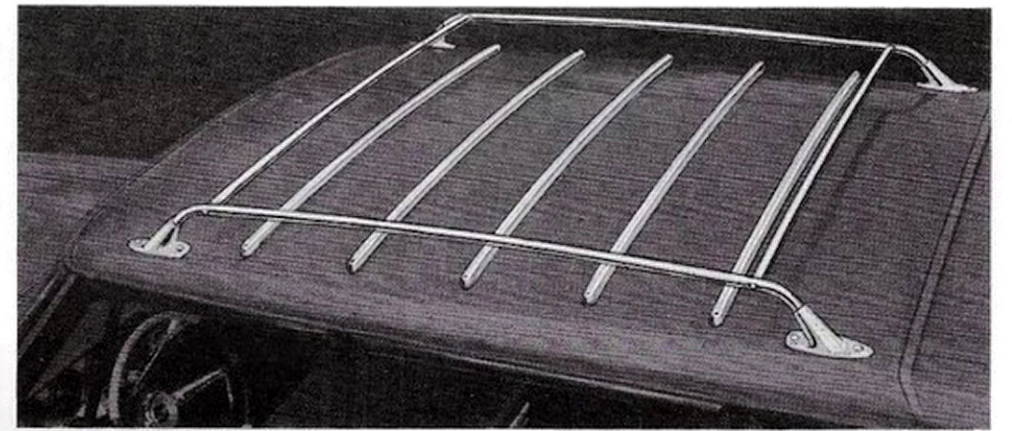

WAGONAIRE EXCLUSIVES

for Safety-for Convenience-for Service

LUGGAGE RACK