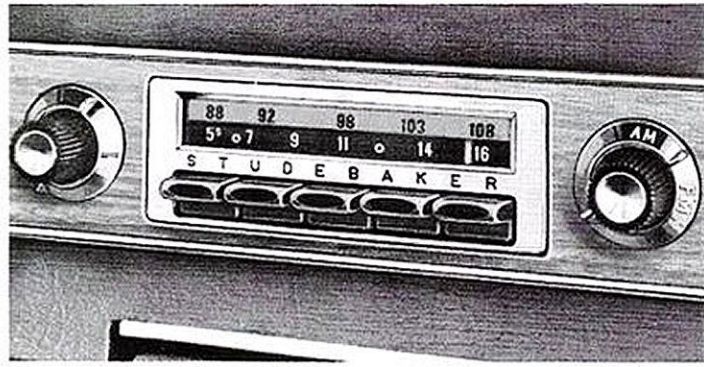

RADIOS

AM-FM RADIO WITH PUSH BUTTON TUNING

Thrill to the wonderful new world of FM (Frequency Modulation) reception. It offers you a wider station and program choice, virtually static-free FM reception, automatic frequency control along with 5 push-buttons for AM or FM stations. Enjoy exclusive "All Transistor" features such as instant play, lower battery drain, longer life and unexcelled reliability.