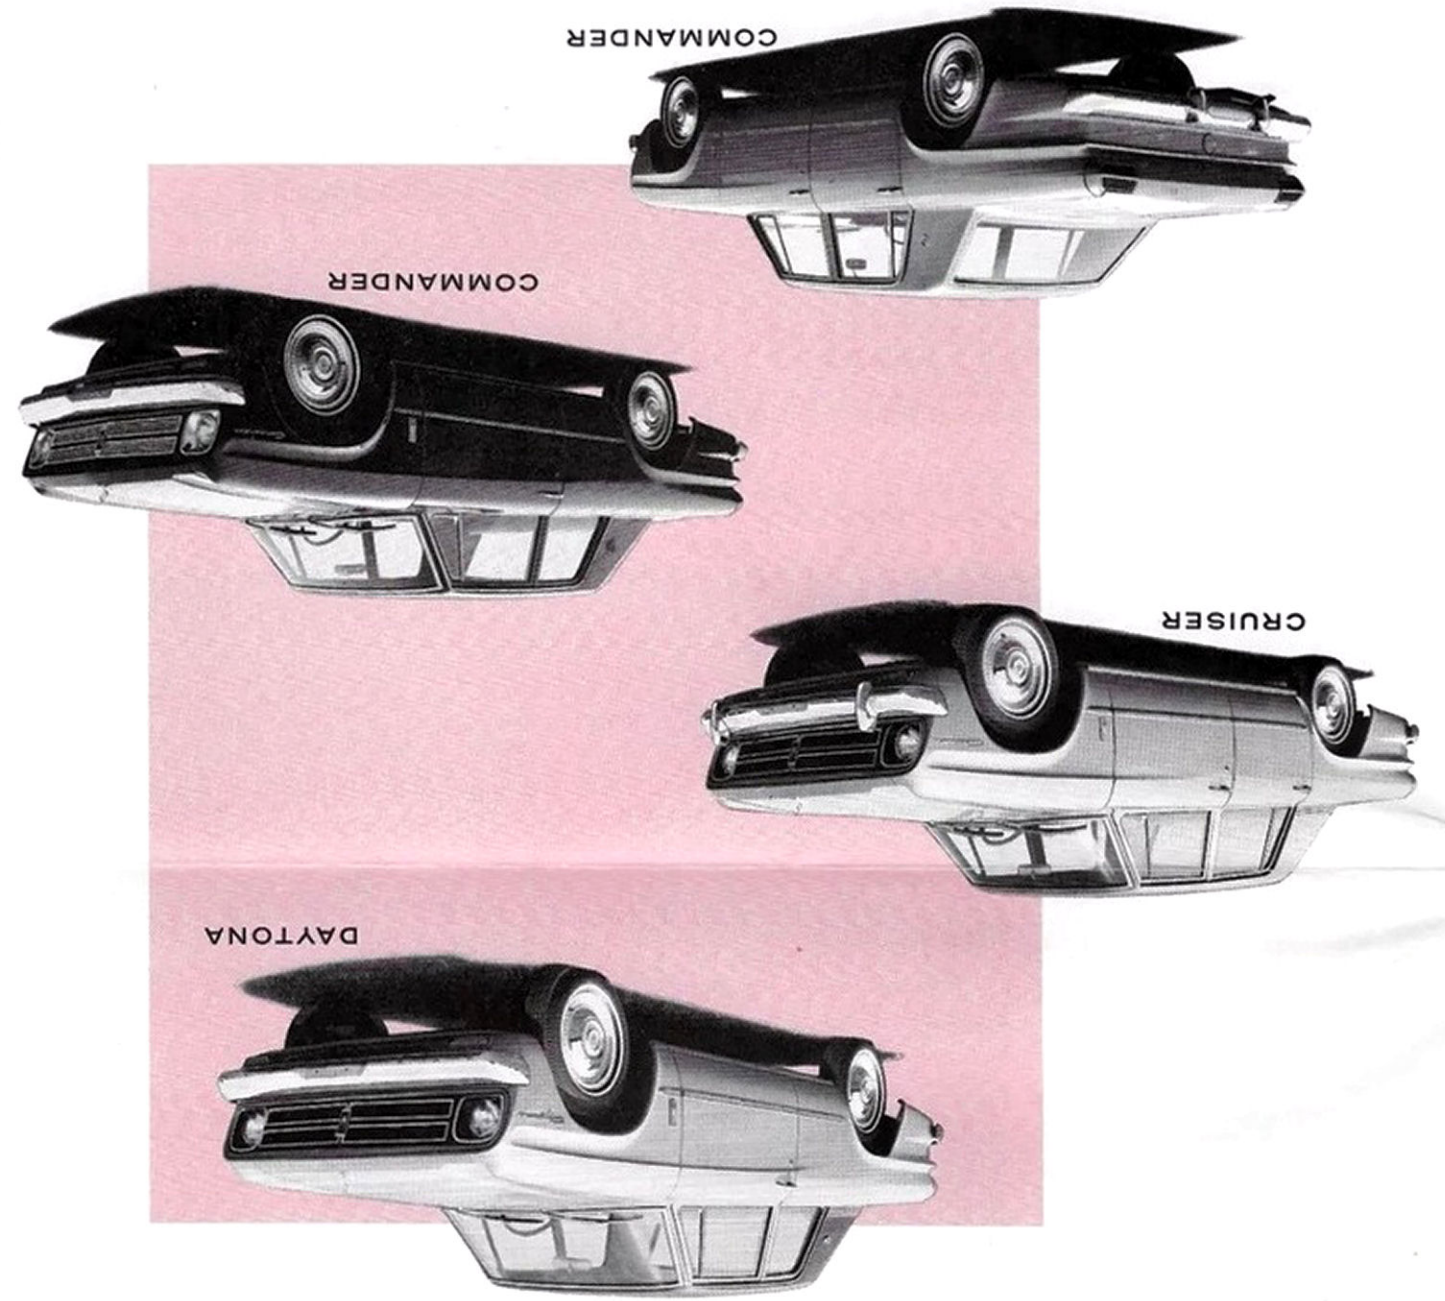

Studebaker accessories are custom designed for Studebaker cars. As you unfold these pages, browse through the wide assortment that is offered for your car. Choose any Studebaker accessory with confidence because it is factory guaranteed to give you the finest in quality, performance and economy.

FOR YOUR NEW STUDEBAKER

that extra something

Printed in U.S.A.