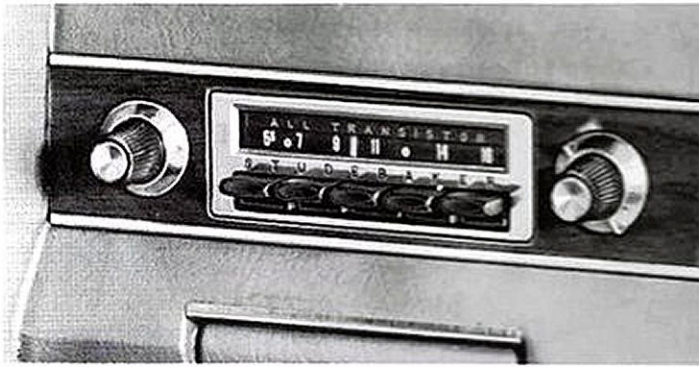

HIGHWAY FIDELITY AM RADIO

"All Transistor" construction provides instant play and many other features. Available in push button or manual tuning.