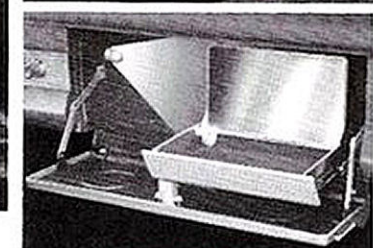

VANITY TRAY LIGHT

Open the door and the light turns on automatically. Facilitates searching for articles at night. Also serves as a map light.