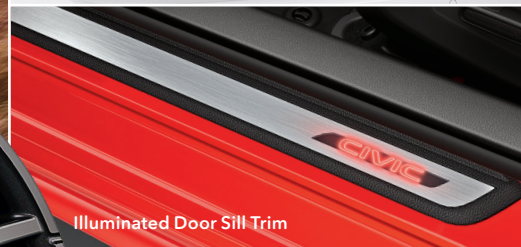

Gloss Black Emblems