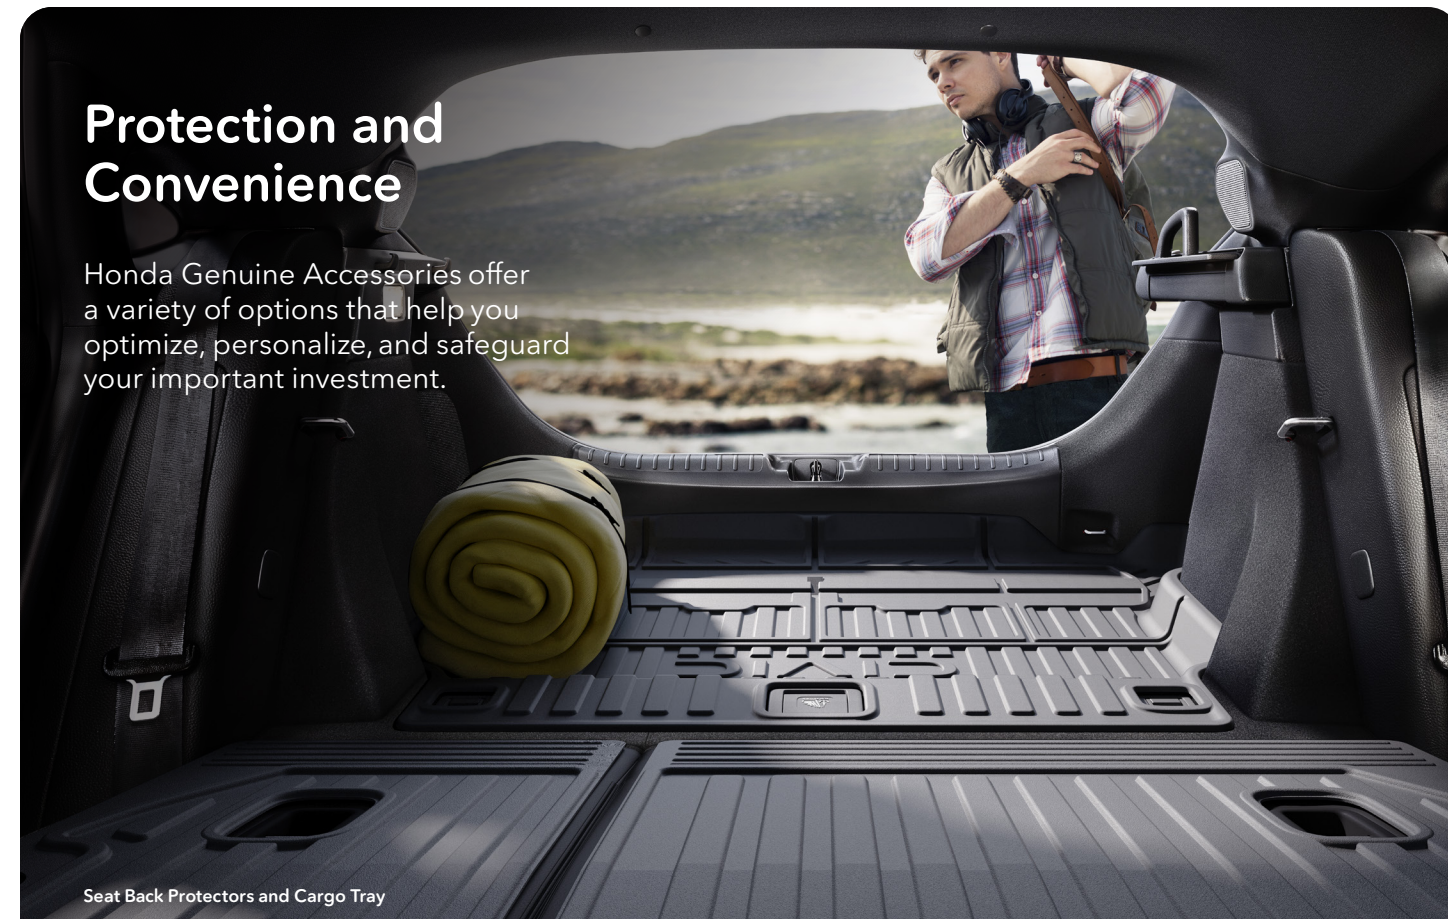

Protection and Convenience

Honda Genuine Accessories offer a variety of options that help you optimize, personalize, and safeguard your important investment.