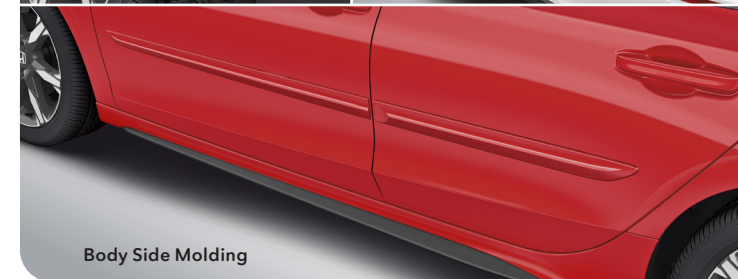

Splash Guard Set

Rear Bumper Protector

All-Season Floor Mats

Body Side Molding