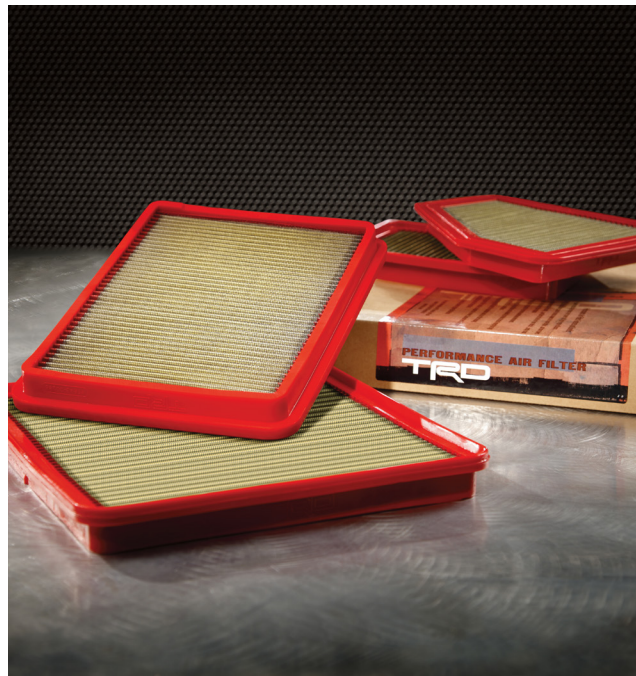

TRD Air Filter

For optimal engine protection and performance, the TRD air filter offers superb filtration and enhanced airflow.

- Four-ply filter element features durable, epoxy-coated mesh enclosure and elastomeric seal to help optimize a precise, leak-free fit
- Washable and reusable—regular cleaning and reoiling ensure free airflow and top performance
- TRD air filter cleaning kit also available