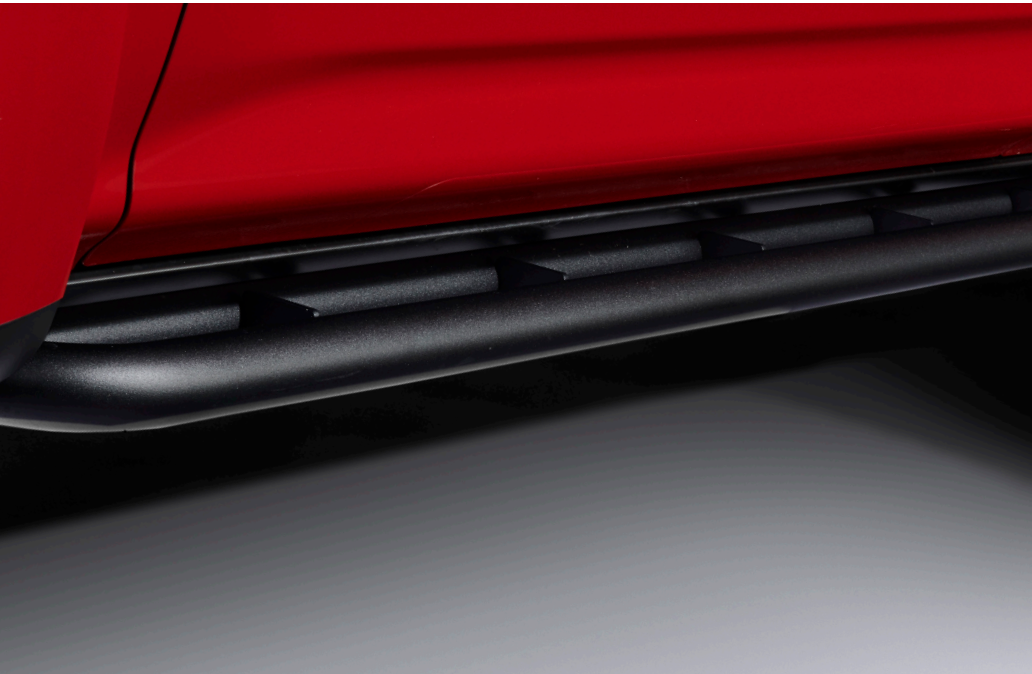

Rock Rails

Be prepared for the unexpected and help avoid unnecessary repair costs by protecting your vehicle from road hazards (rocks, bumps, branches, etc.).

- Genuine Toyota Accessory part made from steel with a black powder coat finish