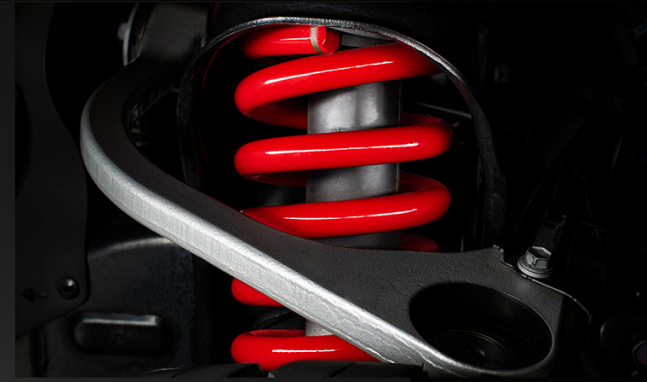

2025 Tundra

Accessories