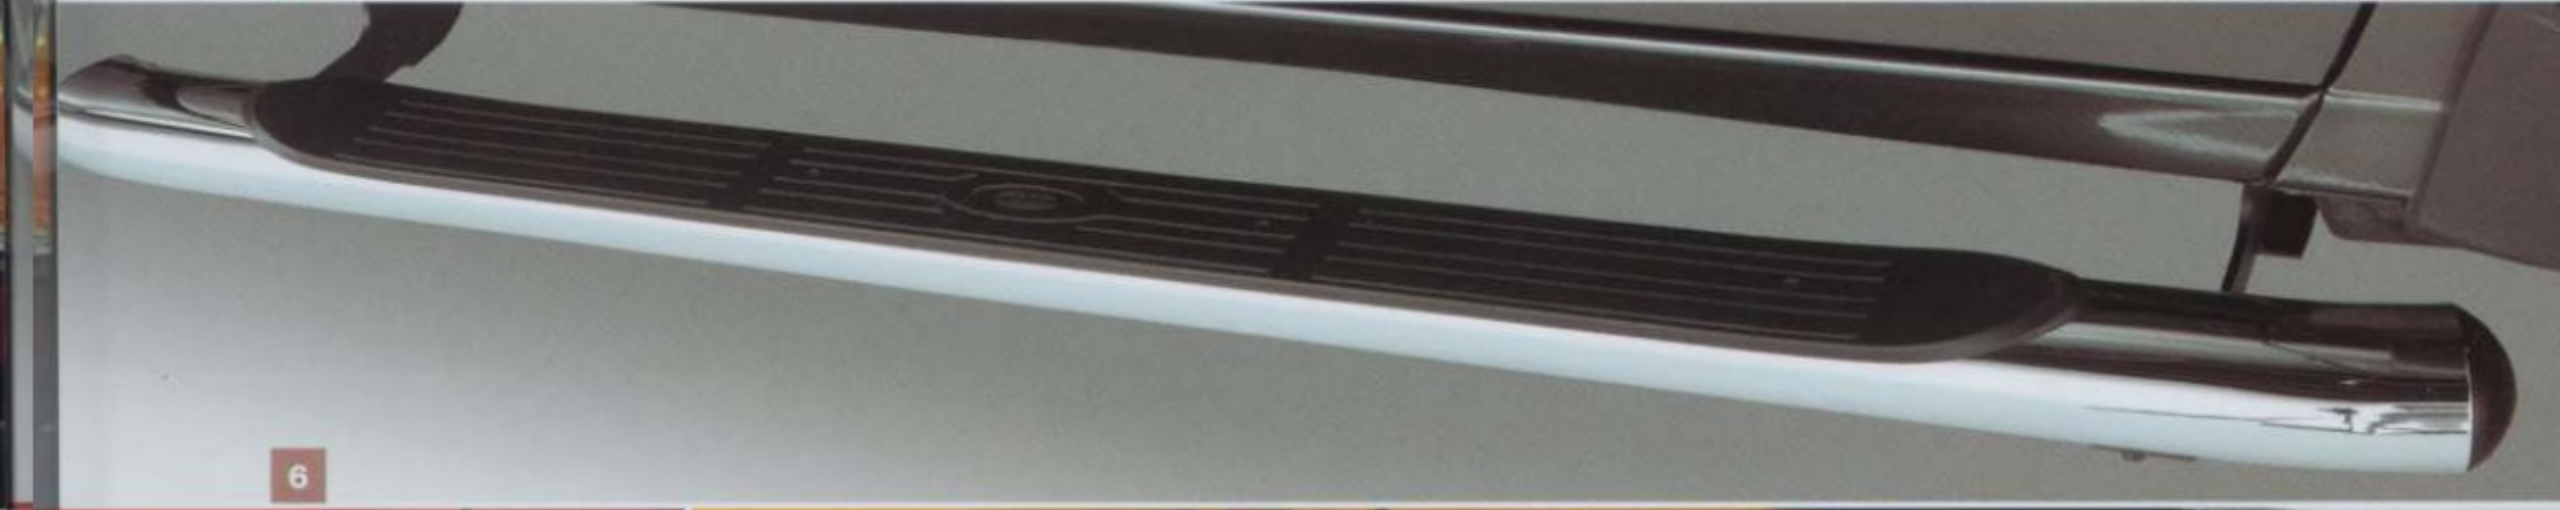

GO ALL OUT. Enhance the exterior of your Ranger with long-wearing, great-looking Genuine Ford Accessories.

[fordaccessoriesstore.com]

1 2

3

4

5

6

7 8

1 Chrome Bug Shield

Stylish chrome-finished bug shield protects the edge of your hood from bugs, small stones and other debris. Easy installation. Base Part No. **16C900**

2 Low-Profile Wraparound Bug Shield*

Protect the edge of your hood from bugs, small stones and other debris. Durable smoke-colored acrylic to complement any exterior color. Easy to install. Base Part No. **16C900**

3 Side Window Deflectors

Deflectors keep out snow or rain so you can crack open the window and let fresh air in. Durable, smoke-colored acrylic. Self-stick adhesive for easy installation. Available in set of two. Base Part No. **18246**

4 Manual Sliding Rear Window*

Your Ranger not only looks cool, it can help keep you cool, too. Provides extra ventilation and comfort. Solar-tinted glass helps reduce glare. Base Part No. **422B30**

5 Original Equipment Step Bars*

A step up in style and durability. Corrosion-resistant steel substructure with a rugged step pad and a chip-resistant black finish. Easy no-drill installation. Base Part No. **16450**

6 Custom Elliptical Step Bars

A step up in style and durability. Corrosion-resistant steel substructure with a rugged step pad and chrome finish. (Chrome-finished step bar not available on Regular Cabs.) Easy no-drill installation. Base Part No. **16450**

7 Taillamp Surrounds

Add a custom look to any truck. Constructed of impact-resistant ABS plastic with self-adhesive backing for easy installation. Features a high-nickel chrome finish. Base Part No. **13B564**

8 Plastic Bed Rail Caps