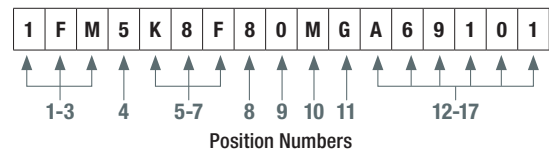

VIN POSITION 12-17 SEQUENTIAL VEHICLE IDENTIFIERS	
Passenger Cars:	
A unique six digit numeric sequence code is assigned to each passenger car by the vehicle assembly plant of manufacture.	
100001 thru 599999- Ford Division Vehicles	
600001 thru 999999- Lincoln Division Vehicles	
Trucks, MPVs, Buses and Incomplete Vehicles:	
A unique six digit alphanumeric sequence code is assigned for trucks, MPVs, buses and related incomplete vehicles.	
A00001 thru H99999 - Ford Division Vehicles (except Transit Connect & EcoSport)	
J00001 thru L99999 - Lincoln Division Vehicles	
000001-999999 - Ford Transit Connect & EcoSport	

2021 VIN GUIDE

Your Guide for Vehicle Identification

How To Use:

Here is your 2021 guide to interpreting universal Vehicle Identification Numbers (VIN). This vehicle information applies to 2021 models only.

For previous model VIN information, check sources at your local dealerships or log on to: www.remarketing.dealerconnection.com

The VIN data provided is preliminary and prepared for the exclusive use of Ford and Lincoln dealers.

Typical VIN

Universal Vehicle Identification Numbers (VIN) have 17 "positions." There is a number or a letter in each position.

Positions	1-3	World Manufacturer Identifier
Position	4	Restraint System Type
Positions	5-7	Make, Car Line, Series, Body Type
Position	8	Engine Type - Displacement, Cylinders, Fuel Type, Manufacturer and Horsepower
Position	9	VIN Check Digit (0-9 or X)
Position	10	Vehicle, Model Year
Position	11	Plant or Manufacturer
Positions	12-17	Numerical Sequence Number Identifier

Place Your Bid

Purchasing quality vehicles from Ford Sponsored Auctions has never been easier.

Buy Off-Lease Accelerate...24/7/365 purchase off-lease vehicles at market price online through Ford Credit Accelerate. www.fcaccelerate.com Help Desk 1-866-356-9578

Buy Live...at traditional Ford sponsored auctions. Come on down. Kick the tires! www.remarketing.dealerconnection.com

Buy QUIC...24/7/365 All vehicles listed with no reserve price! www.fordquic.com Help Desk 1-866-626-4346

Buy Broadcast...from live auctions using your desktop with Simulcast, Online Ringman, Live Global Bid and LiveBlock. Never miss a sale again. www.remarketing.dealerconnection.com

Live or Online – When you're ready to buy, we're ready to sell

For VIN Guide information and much more visit the Ford Remarketing website www.remarketing.dealerconnection.com

The Ford Remarketing website is your one-stop shop for Ford Sponsored Auction information:

- Ford Sponsored Auction Sales Calendar
- Auction Run Lists
- Vehicle Condition Reports
- Window Labels
- Auction Prices
- VIN Guides
- Automotive Remarketing Services (ARS)
- Links to other key industry websites including Ford QUIC – www.fordquic.com
- Vehicles offered for sale 24/7/365

Automotive Remarketing Services (ARS)

Automotive Remarketing Services offers the opportunity to sell previously-owned vehicles – Ford, Lincoln or other brands – through the Ford Sponsored Auction Network.

ARS features:

- High Conversion Rate
- Hassle-free "Pick-up-to-Payment" to reduce the remarketing complexity
- Premium Placement to maximize resale value
- Access to Ford Internet Sales Channels through www.fordquic.com
- Buyer Finance Flexibility through the Ford Credit Signature Plan
- Dedicated Ford Area Manager works to get your best price
- Convenient Interactive Website
- Ability to list vehicles for sale on Ford's 24/7 website - www.fordquic.com with user-set Buy Now prices
- Professional Helpdesk Operations – ars@ford.com
- NO ENROLLMENT FEE! Call 866-277-9142 toll-free for fast and hassle-free enrollment.

Ford Sponsored Auctions

Anytime, Anywhere: In the Lane

- Front-line ready vehicles nationwide

On the Internet: Broadcast Sales

- Purchase during "live" auctions using your desktop with Simulcast, Online Ringman, Live Global Bid and LiveBlock

QUIC (Quality Used Internet Cars)

- View condition reports, window labels, vehicle images and purchase at www.fordquic.com
- Visit www.remarketing.dealerconnection.com for all your Ford Remarketing needs