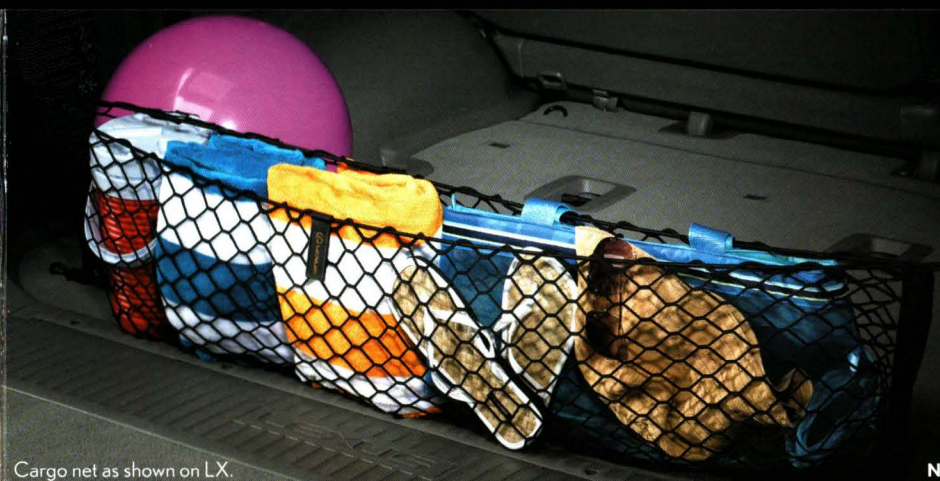

A

M

Cargo net as shown on LX.

N

B

Car cover as shown on RX.

L

GX

ACCESSORIES FOR YOUR GX

**20
05**

**GO ANYWHERE.
DO ANYTHING.**
And That's Just the Beginning
of the Possibilities.

You've made it to the top. But rather than find it lonely, you've discovered the trip to be quite enjoyable. Now we invite you to make it unforgettable as well. With Genuine Lexus Accessories. Designed and manufactured with the same rigorous attention to detail as your Lexus GX, there's simply no better accessory to put on your LUV.