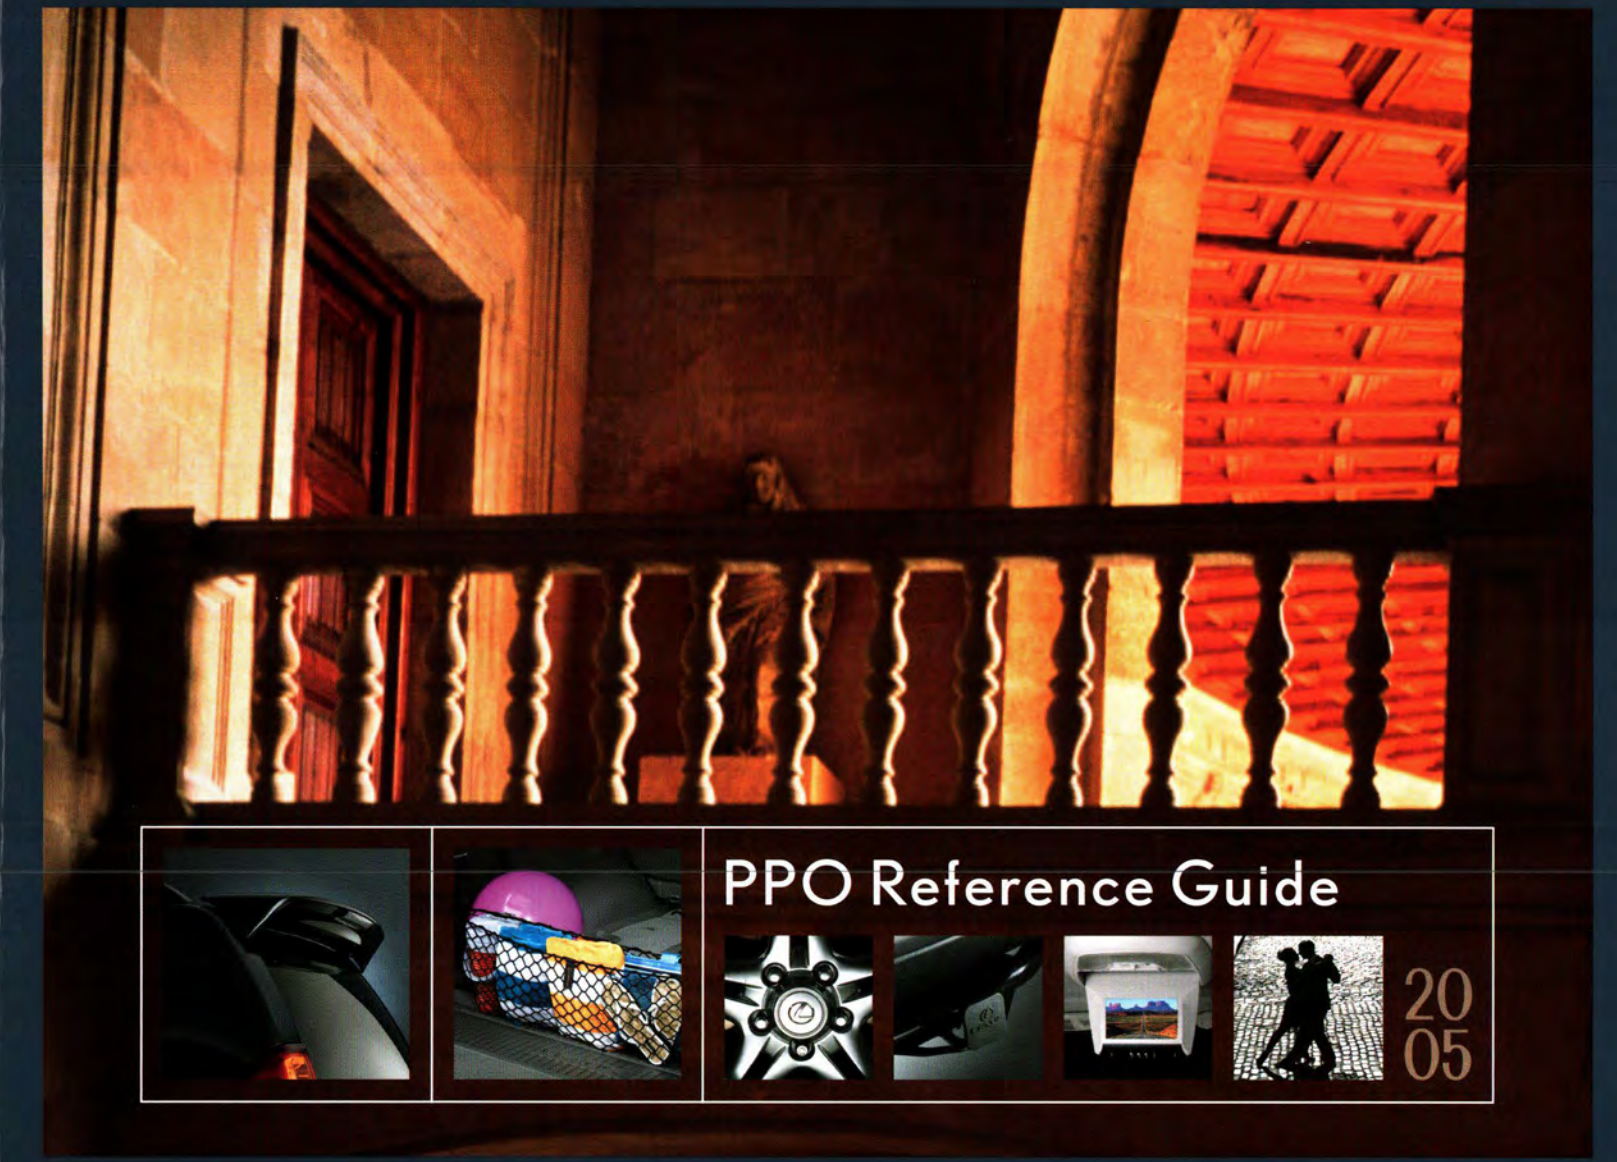

¹XM Satellite Radio subscription required.

LEXUS
ACCESSORIES
THE PASSIONATE PURSUIT OF PERFECTION.

©2004 Lexus. A Division of Toyota Motor Sales, USA, Inc.
MDC# 00257-LXPRG-05

VEHICLE	PPO CODE	DESCRIPTION	MSRP	DEALER COST	GROSS PROFIT
ES	GN	Cargo Net	\$59.00	\$35.00	\$24.00
	LM	Trunk Mat	\$69.00	\$41.00	\$28.00
	WL	Wheel Locks	\$66.00	\$40.00	\$26.00
	3P	Paint Protection Film	\$385.00	\$185.00	\$200.00
ES Packages	Z1	Preferred Accessory Package <i>Includes Trunk Mat, Cargo Net, Wheel Locks.</i>	\$194.00	\$116.00	\$78.00
GS	GN	Cargo Net	\$59.00	\$35.00	\$24.00
	LM	Trunk Mat	\$69.00	\$41.00	\$28.00
	WL	Wheel Locks	\$66.00	\$40.00	\$26.00
	3P	Paint Protection Film	\$385.00	\$185.00	\$200.00
GS Packages	Z1	Preferred Accessory Package <i>Includes Trunk Mat, Cargo Net, Wheel Locks.</i>	\$194.00	\$116.00	\$78.00
GX	C1	Cargo Mat	\$92.00	\$55.00	\$37.00
	GN	Cargo Net	\$59.00	\$35.00	\$24.00
	E5	Exhaust Tip	\$75.00	\$45.00	\$30.00
	DD	Rear Spoiler	\$551.00	\$345.00	\$206.00
	FO	Sport Bumper Trim	\$699.00	\$459.00	\$240.00
	DH	Towing Hitch w/Ball Mount	\$499.00	\$399.00	\$100.00
	WL	Wheel Locks	\$81.00	\$49.00	\$32.00
	WH	Wireless Headphones	\$182.00	\$138.00	\$44.00
	3P	Paint Protection Film	\$385.00	\$185.00	\$200.00
	GX Packages	Z1	Preferred Accessory Package <i>Includes Cargo Mat, Cargo Net, Wheel Locks.</i>	\$232.00	\$139.00