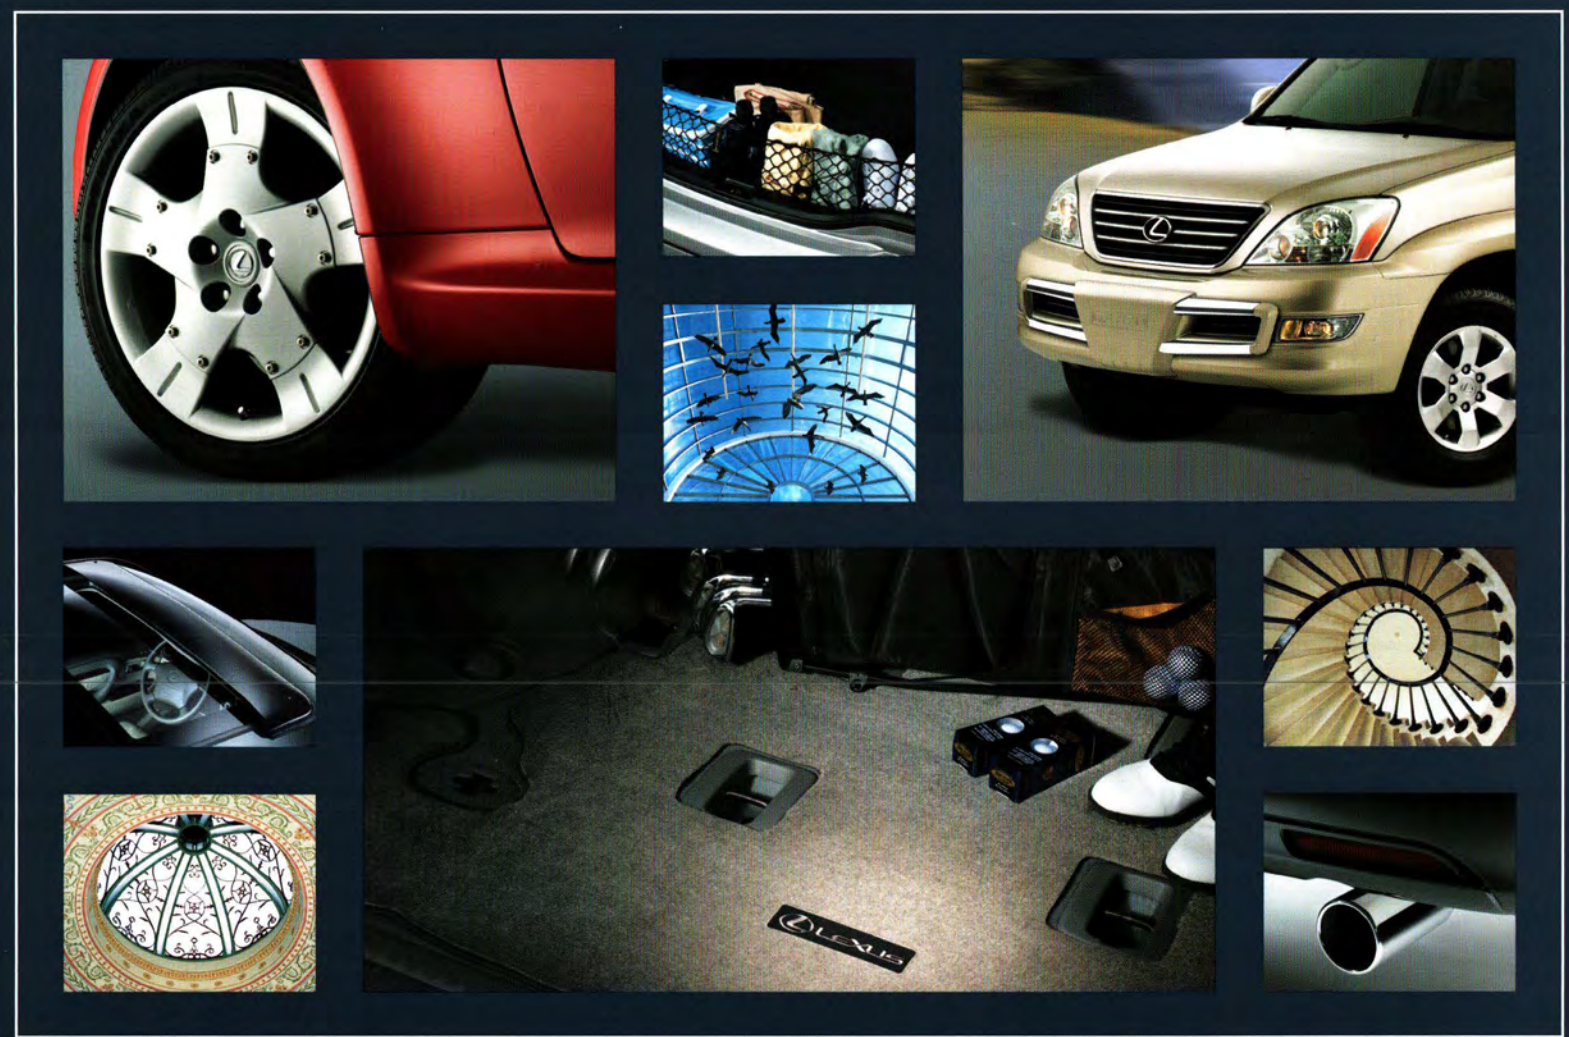

¹XM Satellite Radio subscription required.

LEXUS
ACCESSORIES
THE PASSIONATE PURSUIT OF PERFECTION.

©2004 Lexus. A Division of Toyota Motor Sales, USA, Inc.
MDC# 00257-LXPRG-05

VEHICLE	PPO CODE	DESCRIPTION	MSRP	DEALER COST	GROSS PROFIT
ES	GN	Cargo Net	\$59.00	\$35.00	\$24.00
	LM	Trunk Mat	\$69.00	\$41.00	\$28.00
	WL	Wheel Locks	\$66.00	\$40.00	\$26.00
	3P	Paint Protection Film	\$385.00	\$185.00	\$200.00
ES Packages	Z1	Preferred Accessory Package <i>Includes Trunk Mat, Cargo Net, Wheel Locks.</i>	\$194.00	\$116.00	\$78.00
GS	GN	Cargo Net	\$59.00	\$35.00	\$24.00
	LM	Trunk Mat	\$69.00	\$41.00	\$28.00
	WL	Wheel Locks	\$66.00	\$40.00	\$26.00
	3P	Paint Protection Film	\$385.00	\$185.00	\$200.00
GS Packages	Z1	Preferred Accessory Package <i>Includes Trunk Mat, Cargo Net, Wheel Locks.</i>	\$194.00	\$116.00	\$78.00
GX	C1	Cargo Mat	\$92.00	\$55.00	\$37.00
	GN	Cargo Net	\$59.00	\$35.00	\$24.00
	E5	Exhaust Tip	\$75.00	\$45.00	\$30.00
	DD	Rear Spoiler	\$551.00	\$345.00	\$206.00
	FO	Sport Bumper Trim	\$699.00	\$459.00	\$240.00
	DH	Towing Hitch w/Ball Mount	\$499.00	\$399.00	\$100.00
	WL	Wheel Locks	\$81.00	\$49.00	\$32.00
	WH	Wireless Headphones	\$182.00	\$138.00	\$44.00
	3P	Paint Protection Film	\$385.00	\$185.00	\$200.00
	GX Packages	Z1	Preferred Accessory Package <i>Includes Cargo Mat, Cargo Net, Wheel Locks.</i>	\$232.00	\$139.00